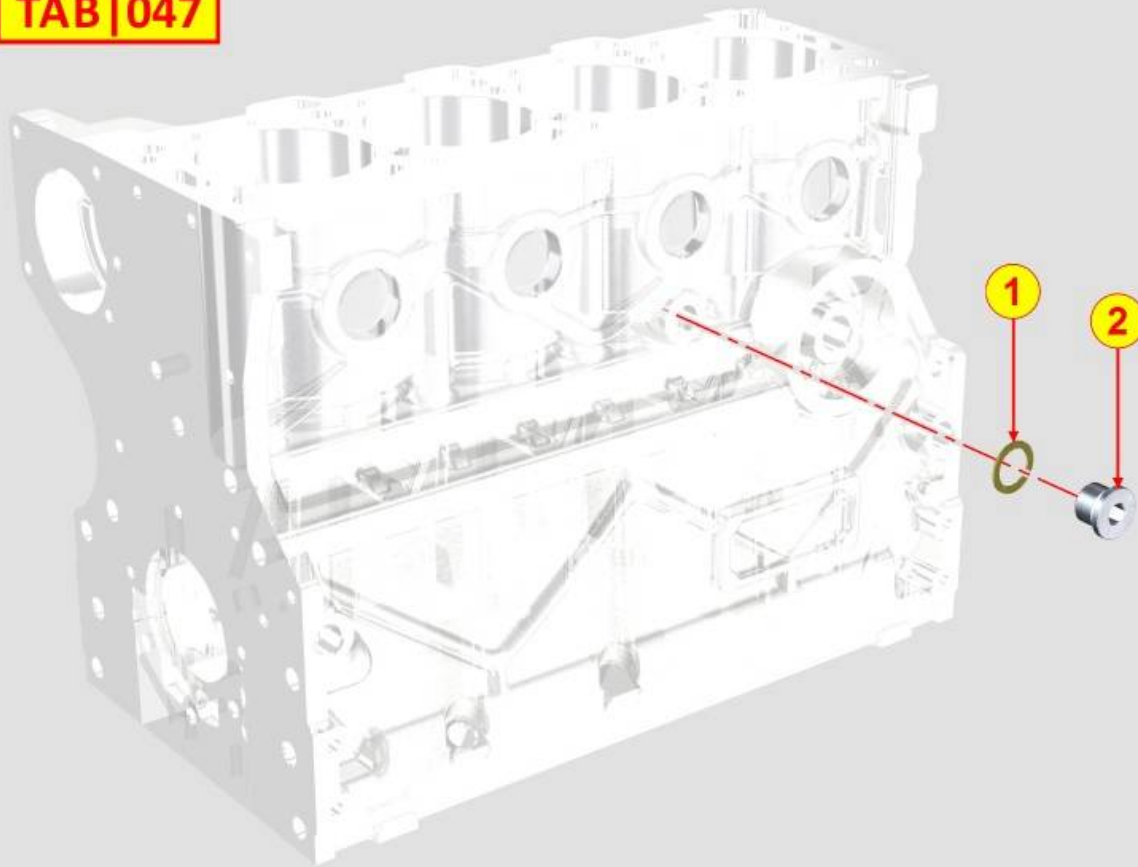

PAGURO - SPARE PARTS CATALOGUE
PAGURO 9000 v - OIL COOLER

TAB | 047

PAGURO - SPARE PARTS CATALOGUE
PAGURO 9000 v - OIL COOLER

NO.	CODE:	DESCRIPTION	Q.TY
1	AD40LO4670019	COPPER WASHER D22X16.2 1	1
2	AD40LO9040031	HEX PLUG M16X1.5 DIN 908 + ZNB	1