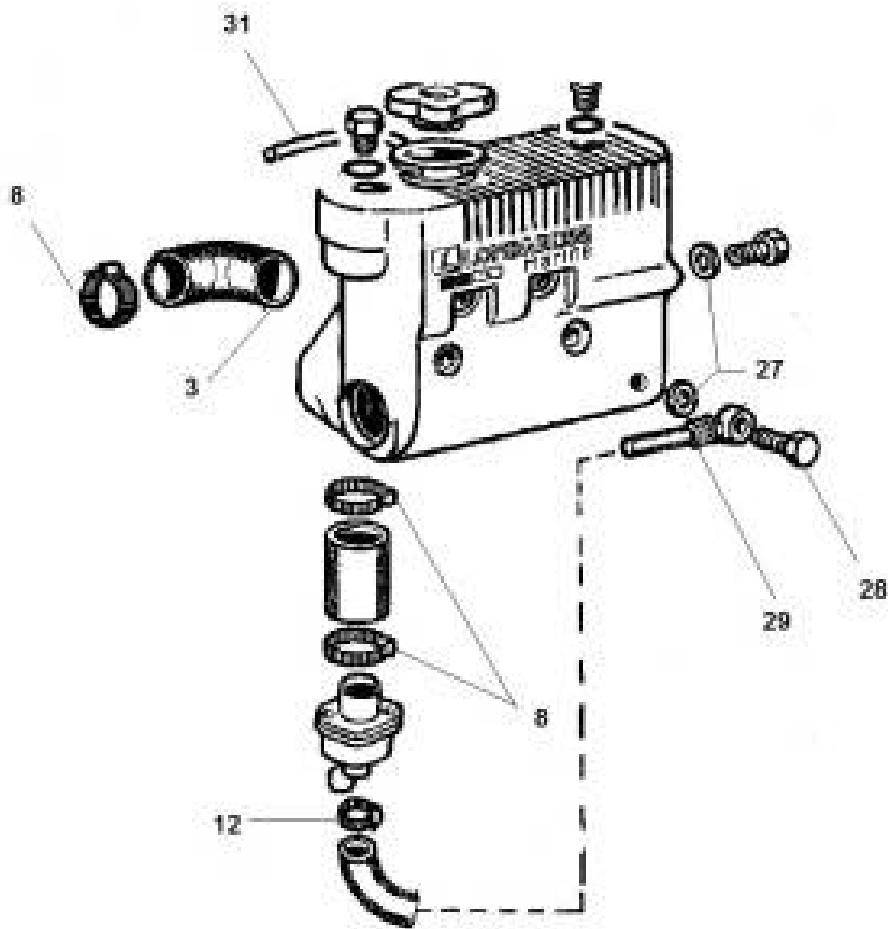

PAGURO - SPARE PARTS CATALOGUE
PAGURO 9000 v - HOSES FOR WATER COOLER

PAGURO - SPARE PARTS CATALOGUE
PAGURO 9000 v - HOSES FOR WATER COOLER

NO.	CODE:	DESCRIPTION	Q.TY
3	AD40LO9340015	TUBE	1
8	AD40LO3630028	CLAMP d.32-50 SX9C W1	2
12	AD40LO3630129	CLAMP	1
13	AD40LO9305099	RECIRCULATION TUBE LDW 502M-702M	1
27	AD40LO4670061	COPPER WASHER D19/14.2 1.5 THK	2
28	AD40LO1901032	Banjo bolt 14X1	1