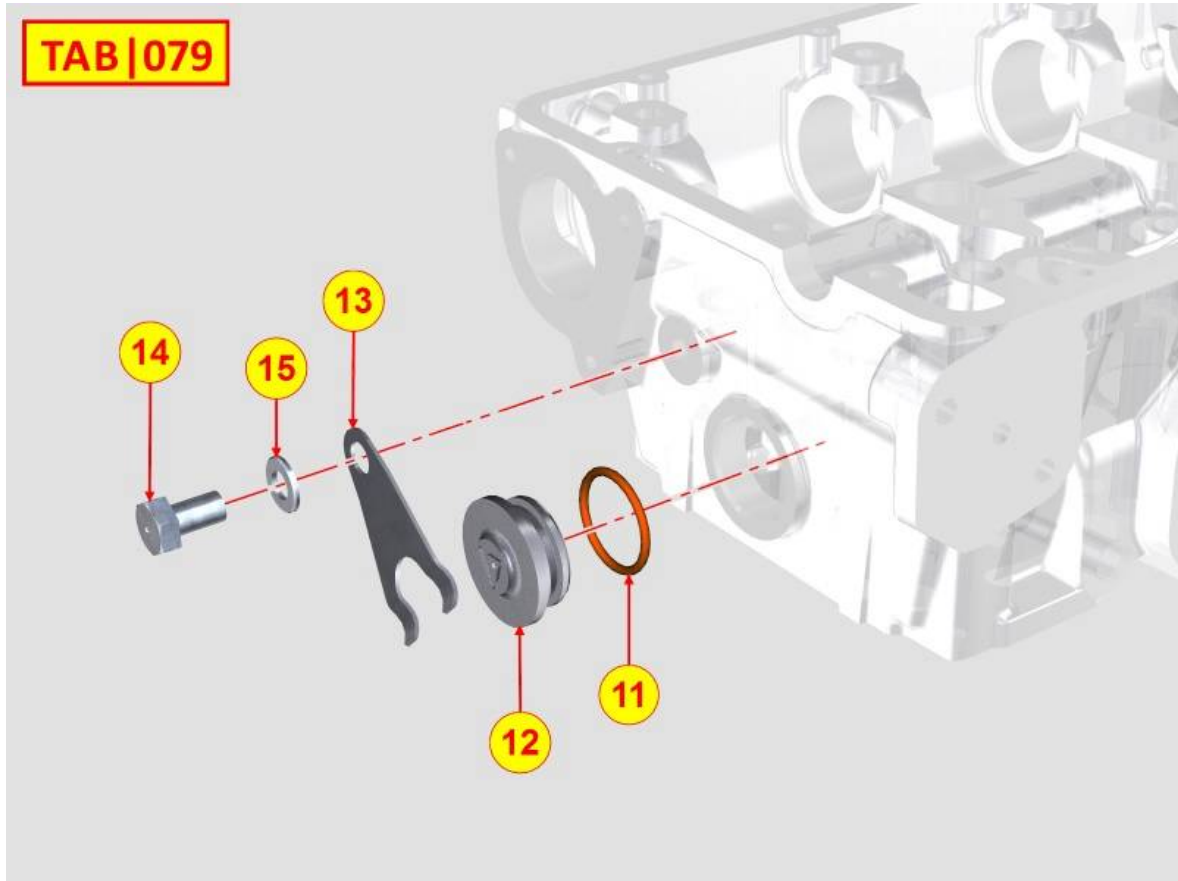

PAGURO - SPARE PARTS CATALOGUE
PAGURO 9000 v - COOLANT INLET FLANGE

NO.	CODE:	DESCRIPTION	Q.TY
1	AD40LO9730018	HSHC SCREW ISO 4762 M6X45	2
2	AD40LO4501158	WATER PUMP INLET FLANGE GASKET	1
3	AD40LO7330286	WAT.PUMP ENTRY UNION(LOMB.MA.)	1
5	AD40LO4670061	COPPER WASHER D19/14.2 1.5 THK	1
10	AD40LO9195078	THERMOSTAT	1

PAGURO - SPARE PARTS CATALOGUE
PAGURO 9000 v - FITTING FOR CAB HEATING