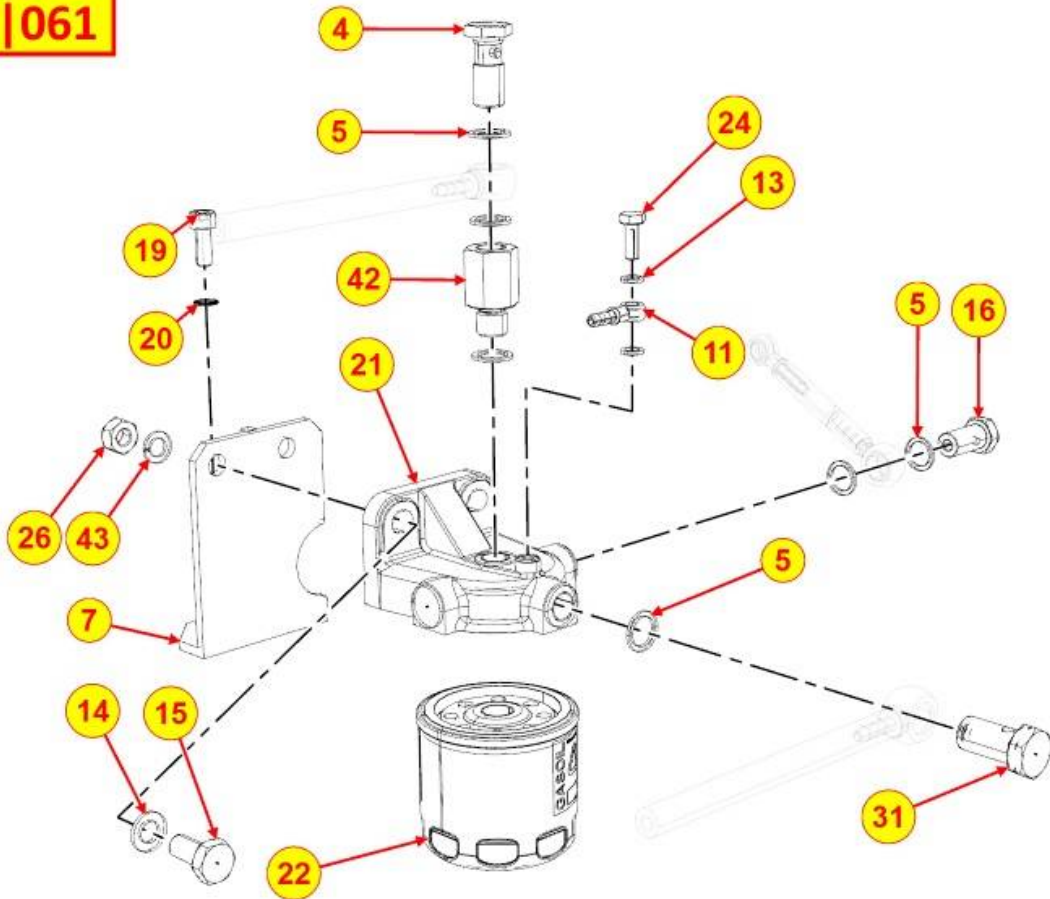

PAGURO - SPARE PARTS CATALOGUE
PAGURO 9000 v - FUEL FILTER

TAB | 061

PAGURO - SPARE PARTS CATALOGUE
PAGURO 9000 v - FUEL FILTER

NO.	CODE:	DESCRIPTION	Q.TY
5	AD40LO4670061	COPPER WASHER D19/14.2 1.5 THK	7
7	AD40LO8760110 (AD40LO8760082)	SUPPORT (L.MARINE) GREY	1
11	AD40LO7270108	BANJO D.6	1
13	AD40LO4670062	COPPER WASHER D10/6.2 1.5 THK	2
14	AD40LO7625019	WASHER10X18X2	2
15	AD40LO9730045	ALLEN SCREW 10X30- 5931-12.9+dac	2
16	AD40LO1901032	BANJO BOLT 14X1	1
20	AD40LO7565007	SPRING WASHER D14.2/8.2	2
21	AD40LO3730125	FUEL FILTER	1
22	AD40LO2175288 (AD40LO2175045)	FUEL FILTER	1
22	AD40LO2175288 (AD40LO2175235)	FUEL FILTER	1
26	AD40LO3240033	NUT M10X1,5- UNI.5588-8S+ZN.B	2
31	AD40LO9680049	FUEL FILTER VALVE	1
43	AD40LO7565011	LOCK WASHER M10	2