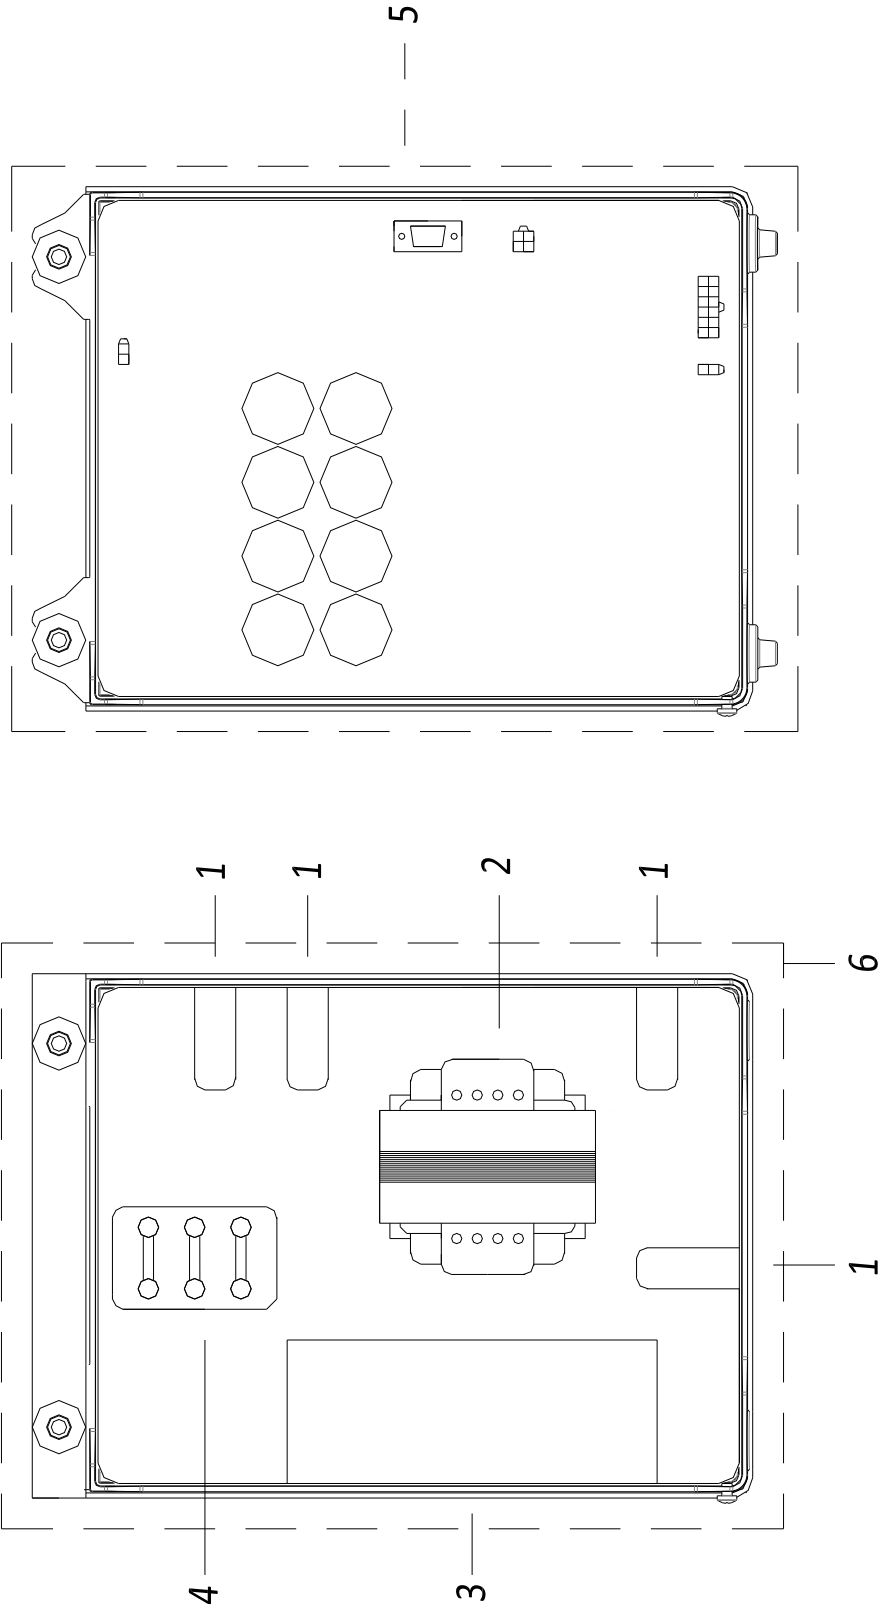

PAGURO 9000 v

SPARE PARTS CATALOGUE

PAGURO - SPARE PARTS CATALOGUE
PAGURO 9000 v - TAB.1

PAGURO - SPARE PARTS CATALOGUE
PAGURO 9000 v - TAB.1

NO.	CODE:	DESCRIPTION	Q.TY
1	AD01LO0002	ENGINE LDW702 3000RPM	1
2	AC09SC0004-00	EXHAUST MANIFOLD P6/9/6.5	1
3	AD23SS0003	SWITCH, TEMPERATURE EXHAUST SINGLE	1
4	AD02NS0003	ALTERNATOR P9v	1
5	AD12ST0104-00	ACTUATOR BRACKET P9v/p12v	1
6	AD12ST0153-00	I-F BRACKET P9v	1
7	AD09AT0001	ACTUATOR P9v/P12v	1
8	AD11FI0001	INTERNAL SHOCK ABSORBER P6/9/6.5/9v/12v	4
9	AD40LO6429561	BRACKET SCA. SIDE	1
9	AD40LO6429562	BRACKET ASP SIDE	1

PAGURO - SPARE PARTS CATALOGUE
PAGURO 9000 v - TAB.2

PAGURO - SPARE PARTS CATALOGUE
PAGURO 9000 v - TAB.2

NO.	CODE:	DESCRIPTION	Q.TY
1	AD08SC0010	ELECTRICAL PLANT P6/9/6.5/8.5	1
2	AD09RE0016	RELE'	2
3	AD09RS0003	RESISTOR, R47	1
4	AD09TR0002	TRANSFORMER, CURRENT	1
5	AD09AT0005	TERMOSWITCH	1
6	AD08ID0002	BATTERY CHARGER REGULATOR	1
8	AD08SC0015	CONNECTOR, 8 PINS FEMALE	1
9	AD08SC0016	CONNECTOR, 8 PINS MALE	1
10	AD08DR0001	REMOTE CONTROL PANEL WITH CABLE (DISCONTINUED)	1
11	AD21CA0100	COMPLETE PLASTIC BOX WITH LABEL	1
12	AD38AD0012	STICKER, CONTROL PANEL	1
13	AC30SC0001-00	CABLE, 15MT	1
14	AD08SC0012	PRINTED CIRCUIT BOARD (DISCONTINUED)	1
15	AC30SC0002-00	CABLE, 15MT + ATS25	1
16	AD08DR0005-00	CONTROL PANEL ATS-25 WITH CABLE	1

PAGURO - SPARE PARTS CATALOGUE
PAGURO 9000 v - TAB.3

PAGURO - SPARE PARTS CATALOGUE
PAGURO 9000 v - TAB.3

NO.	CODE:	DESCRIPTION	Q.TY
1	AD09FE0001	FERRITITE	4
2	AD09PR0014	BOTTER TRANSFORMER SINGLEPH. 200VA P 230- 400V	1
3	AD09FI0001	EMC FILTER	1
4	AD09MO0002	CONNECTOR 82X52	1
5	AD08NS0002	INVERTER P9v/12v	1
6	AC30SC0003-00	INVERTER ELECTRICAL PLANT P9V/12V	1