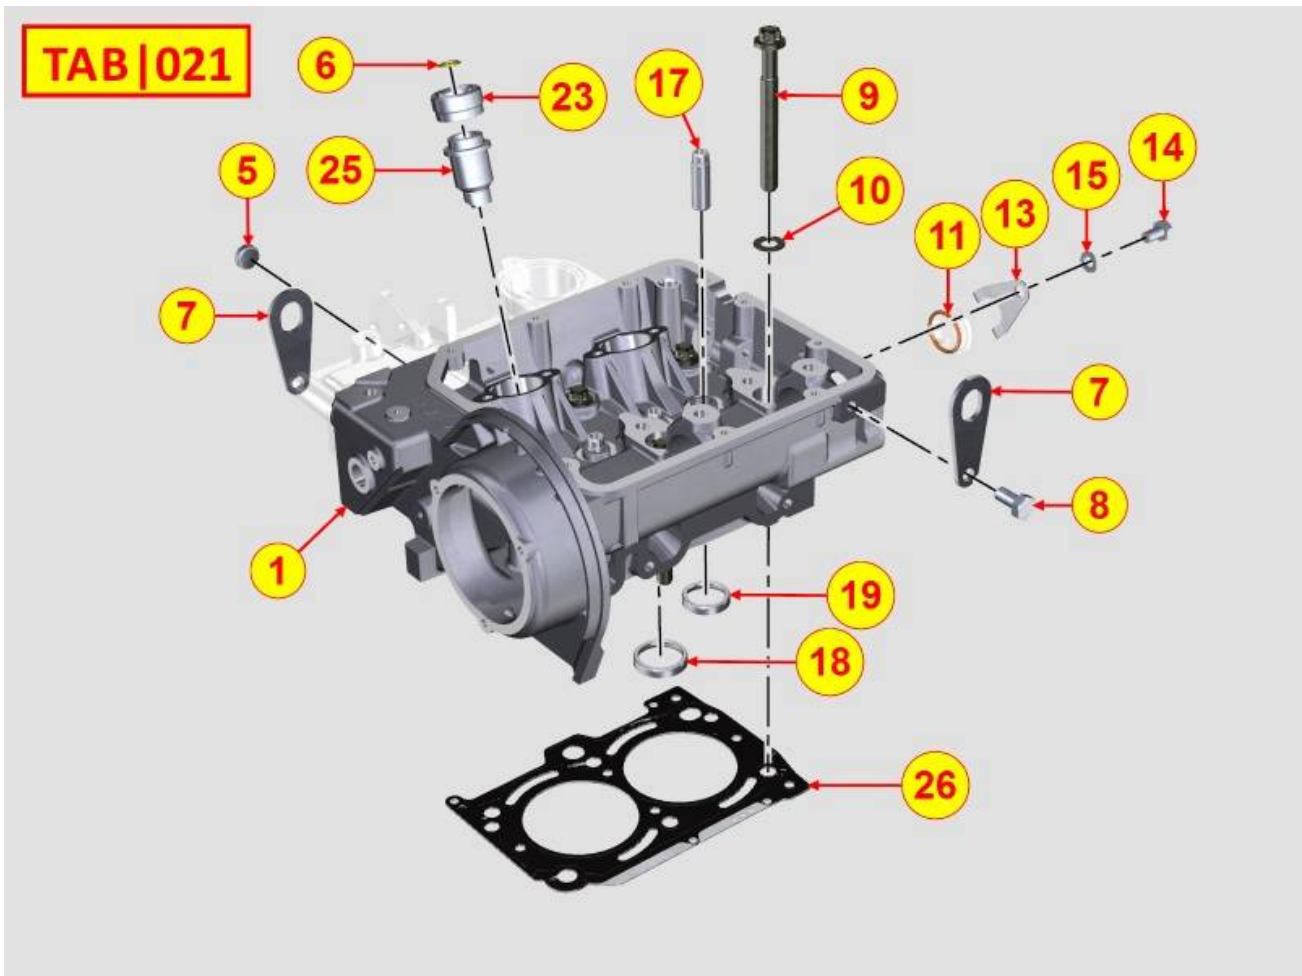

PAGURO - SPARE PARTS CATALOGUE
PAGURO 9000 v - CYLINDER HEAD

PAGURO - SPARE PARTS CATALOGUE
PAGURO 9000 v - CYLINDER HEAD

NO.	CODE:	DESCRIPTION	Q.TY
1	AD40LO9200912	CYLINDER HEAD	1
5	AD40LO8990047	SHUTTER CAP D18	1
6	AD40LO5989007	SPARK ARRESTOR 2.430.190.002	2
7	AD40LO8545190	BRACE	2
8	AD40LO1770002	HEX.HEAD.SCR.M8X16 -5739	1
9	AD40LO9820222	TORX BOLT M10X90 FOCS+	6
10	AD40LO7625130	WASHER D19/10.2 1.0 THK	6
11	AD40LO1200081	ORING 3100 D2000	1
13	AD40LO5570019	RETAINER	1
14	AD40LO1770127	SCREW	1
15	AD40LO7625010	WASHER D.8X15X1,5	1
17	AD40LO4845200	VALVE GUIDE	4
18	AD40LO8000228	VALVE SEAT	2
19	AD40LO8000229	VALVE SEAT	2
23	AD40LO4130096	PRECHAMBER LOCKING NUT	2
24	AD40LO3527517	PRECHAMBER SPACER	6
25	AD40LO6725070	COMBUSTION PRECHAMBER	2
26	AD40LO4730826	HEAD GASKET 702/P 1.41-1.49	1
26	AD40LO4730827	HEAD GASKET 702/P 1.51-1.59	1
26	AD40LO4730828	HEAD GASKET 702/P 1.61-1.69	1
40	AD40LO8205106	ORING AND GASKET SET FOCS 2C (HIGHT SE	1