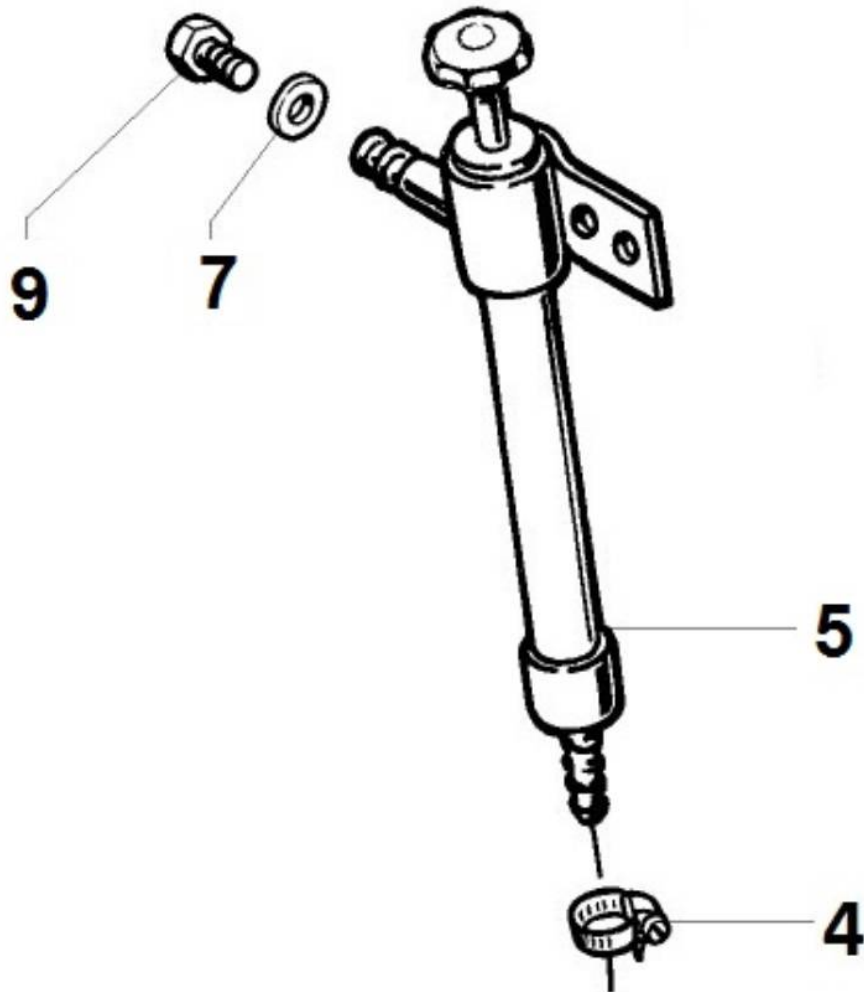

PAGURO - SPARE PARTS CATALOGUE
PAGURO 9000 v - PUMP FOR OIL EXTRACTION

PAGURO - SPARE PARTS CATALOGUE
PAGURO 9000 v - PUMP FOR OIL EXTRACTION

NO.	CODE:	DESCRIPTION	Q.TY
4	AD40LO3630129	CLAMP	1
5	AD40LO6595021	OIL PUMP FOR LMG4000	1