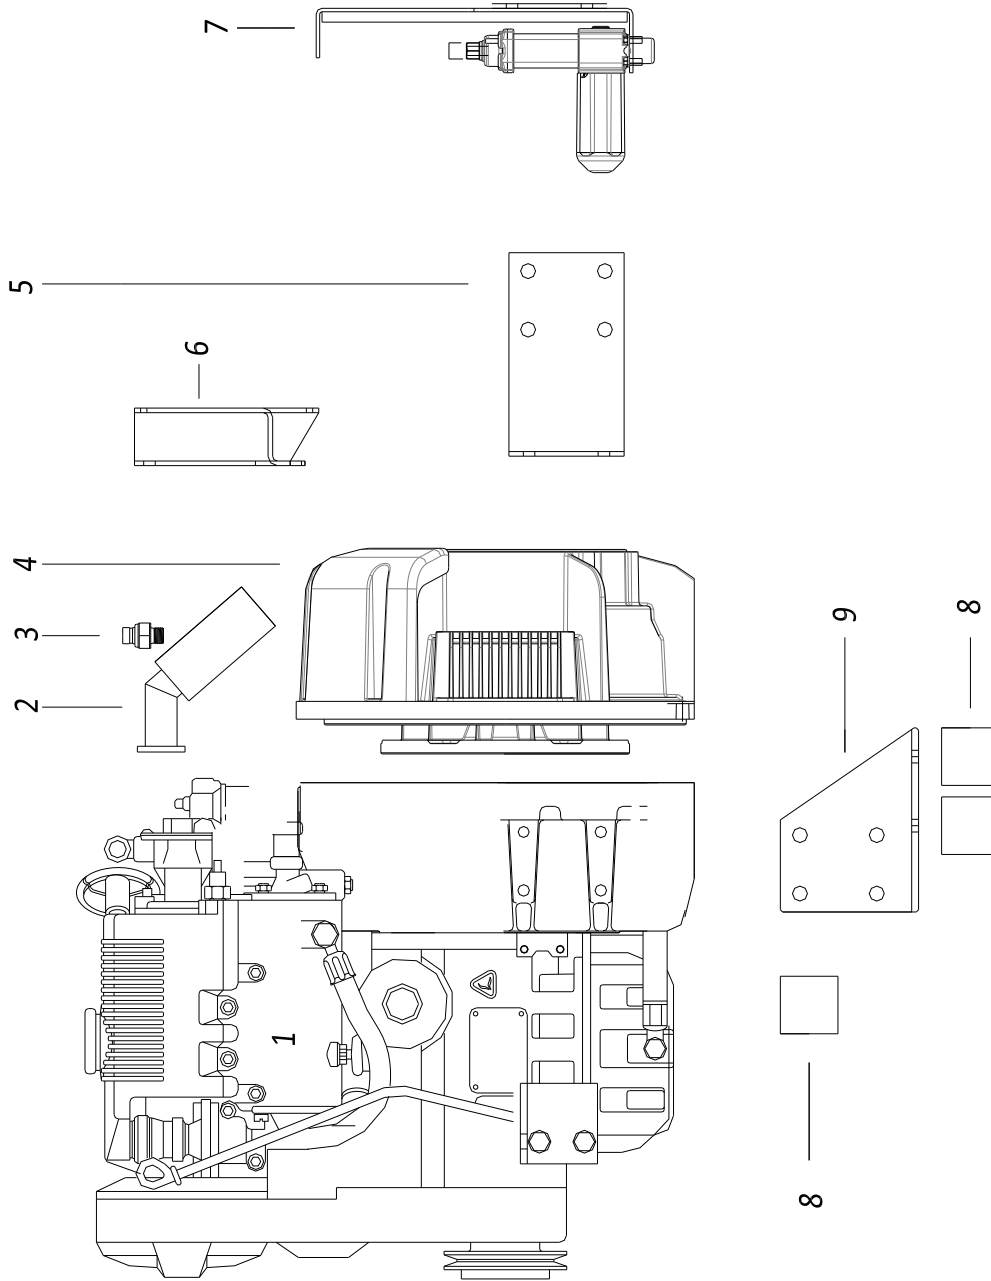

PAGURO 9000 v

SPARE PARTS CATALOGUE

PAGURO - SPARE PARTS CATALOGUE
PAGURO 9000 v - TAB.1

PAGURO - SPARE PARTS CATALOGUE
PAGURO 9000 v - TAB.1

NO.	CODE:	DESCRIPTION	Q.TY
1	AD01LO0002	ENGINE LDW702 3000RPM	1
2	AC09SC0004-00	EXHAUST MANIFOLD P6/9/6.5	1
3	AD23SS0003	SWITCH, TEMPERATURE EXHAUST SINGLE	1
4	AD02NS0003	ALTERNATOR P9v	1
5	AD12ST0104-00	ACTUATOR BRACKET P9v/p12v	1
6	AD12ST0153-00	I-F BRACKET P9v	1
7	AD09AT0001	ACTUATOR P9v/P12v	1
8	AD11FI0001	INTERNAL SHOCK ABSORBER P6/9/6.5/9v/12v	4
9	AD40LO6429561	BRACKET SCA. SIDE	1
9	AD40LO6429562	BRACKET ASP SIDE	1

PAGURO - SPARE PARTS CATALOGUE
PAGURO 9000 v - TAB.2

PAGURO - SPARE PARTS CATALOGUE
PAGURO 9000 v - TAB.2

NO.	CODE:	DESCRIPTION	Q.TY
1	AD08SC0010	ELECTRICAL PLANT P6/9/6.5/8.5	1
2	AD09RE0016	RELE'	2
3	AD09RS0003	RESISTOR, R47	1
4	AD09TR0002	TRANSFORMER, CURRENT	1
5	AD09AT0005	TERMOSWITCH	1
6	AD08ID0002	BATTERY CHARGER REGULATOR	1
8	AD08SC0015	CONNECTOR, 8 PINS FEMALE	1
9	AD08SC0016	CONNECTOR, 8 PINS MALE	1
10	AD08DR0001	REMOTE CONTROL PANEL WITH CABLE (DISCONTINUED)	1
11	AD21CA0100	COMPLETE PLASTIC BOX WITH LABEL	1
12	AD38AD0012	STICKER, CONTROL PANEL	1
13	AC30SC0001-00	CABLE, 15MT	1
14	AD08SC0012	PRINTED CIRCUIT BOARD (DISCONTINUED)	1
15	AC30SC0002-00	CABLE, 15MT + ATS25	1
16	AD08DR0005-00	CONTROL PANEL ATS-25 WITH CABLE	1

PAGURO - SPARE PARTS CATALOGUE
 PAGURO 9000 v - TAB.4

PAGURO - SPARE PARTS CATALOGUE
PAGURO 9000 v - TAB.4

NO.	CODE:	DESCRIPTION	Q.TY
1	AD40AN4393	WATER PUMP ST106 LOMBARDINI/PAGURO	1
2	AD40AN2470	CIRCLIP 28X1.2	1
3	AD40AN2402	BALL BEARING 60012RS (12X28X8)	1
4	AD40AN3737	Lipseal 12x24x7	1
5	AD40AN5396	SCREW M4x8 FOR COG FIXING	1
6	ADHA0001-00	COPPER WASHER 4X8	1
7	AD40AN2521	GASKET FOR WATER PUMP COVER	1
8	AD40AN233	SCREW FOR WATER PUMP 4X8	1
9	AD40AN2381	CAM PLATE FOR WATER PUMP	1
10	AD40AN2380	WATER PUMP COVER	1
11	AD40AN3823	WATER PUMP IMPELLER (Ø 12.00 10 BLADES)	1
12	AD40AN1092	O-RING 3403 DI. 10.78X2.62	1
13	AD40AN4394	WATER PUMP SHAFT ST106 P LOMB.	1