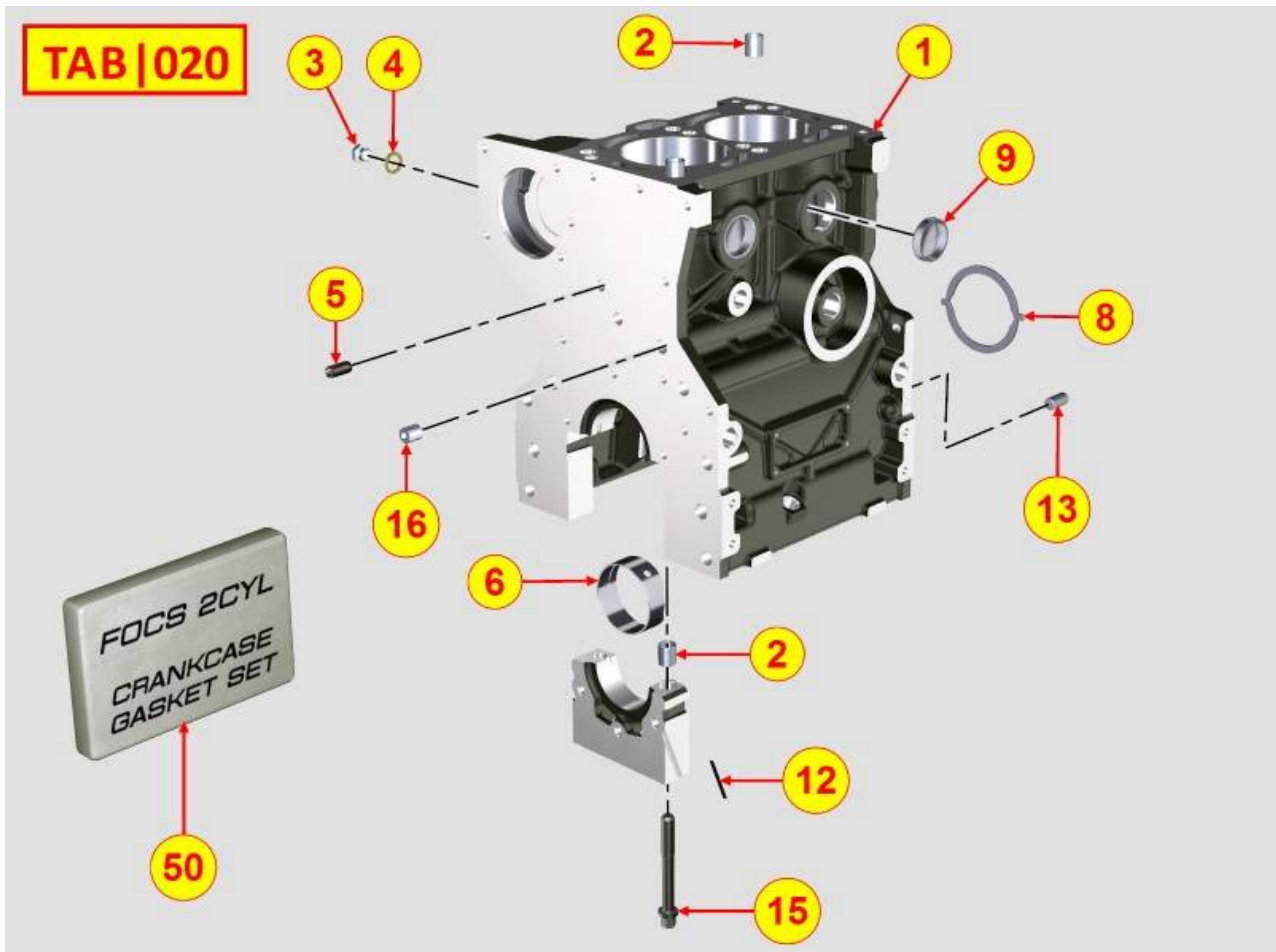

PAGURO - SPARE PARTS CATALOGUE
PAGURO 9000 v - CRANKCASE

PAGURO - SPARE PARTS CATALOGUE
PAGURO 9000 v - CRANKCASE

NO.	CODE:	DESCRIPTION	Q.TY
1	AD40LO1510914	CRANKCASE ASSY TWO CYLINDER	1
2	AD40LO1970140	CYL DOWEL D13/11 15 LONG	2
3	AD40LO8965048	HEX PLUG M10X1 F.ZN12I	1
4	AD40LO4670060	COPPER WASHER	1
5	AD40LO8430105	ELASTIC DOWEL PIN 8X16 DIN 1481	1
6	AD40LO1611193	SUPP. BEARING STD.	3/4/5
6	AD40LO1611194	BEARING -0,25	3/4/5
6	AD40LO1611195	BEARING -0,50	3/4/5
8	AD40LO1257158	SHOULDER RING STD 1404	2
8	AD40LO1257159	THRUST BEARING +0.1	2
8	AD40LO1257160	THRUST BEARING +0.2	2
9	AD40LO8990022	PLUG D.30	2
12	AD40LO4400054	BEARING CUP RUBBER SEAL	4
13	AD40LO8400108	DOWEL PIN D.10X20 UNI 1707	2
16	AD40LO9080182	PLUG AVSEAL D10 02961-01012	1
20	AD40LO4670059	COPPER WASHER d14/10.2.1	1
50	AD40LO8205107	ORING AND GASKET SET FOCS 2C (LOW SERI	1