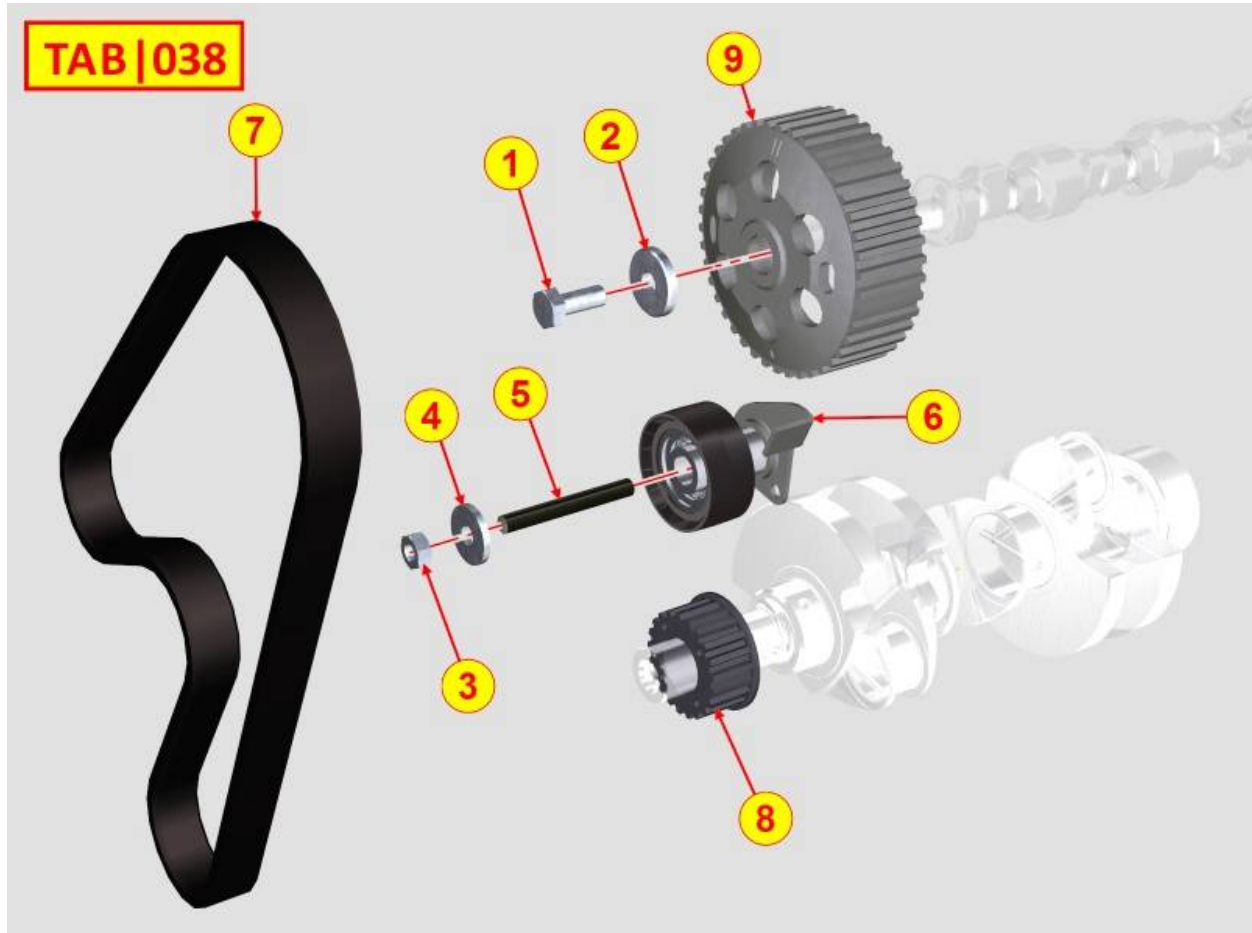

PAGURO - SPARE PARTS CATALOGUE
PAGURO 9000 v - TIMING SYSTEM

PAGURO - SPARE PARTS CATALOGUE
PAGURO 9000 v - TIMING SYSTEM

NO.	CODE:	DESCRIPTION	Q.TY
1	AD40LO9820142	Hex bolt M10x25L, 1.25P	1
2	AD40LO7625045	WHASHER D.11X33X5	1
3	AD40LO3240033	NUT M10X1,5- UNI.5588-8S+ZN.B	1
4	AD40LO7495010	WASHER D.10,5X32X4	1
5	AD40LO6800090	STUD. M10X70	1
6	AD40LO4110009	BELT TENSIONER	1
7	AD40LO2440338	TIMING BELT	1
8	AD40LO6975292	TIMING DRIVING PULLEY	1
9	AD40LO7090012	TIMING DRIVEN PULLEY	1