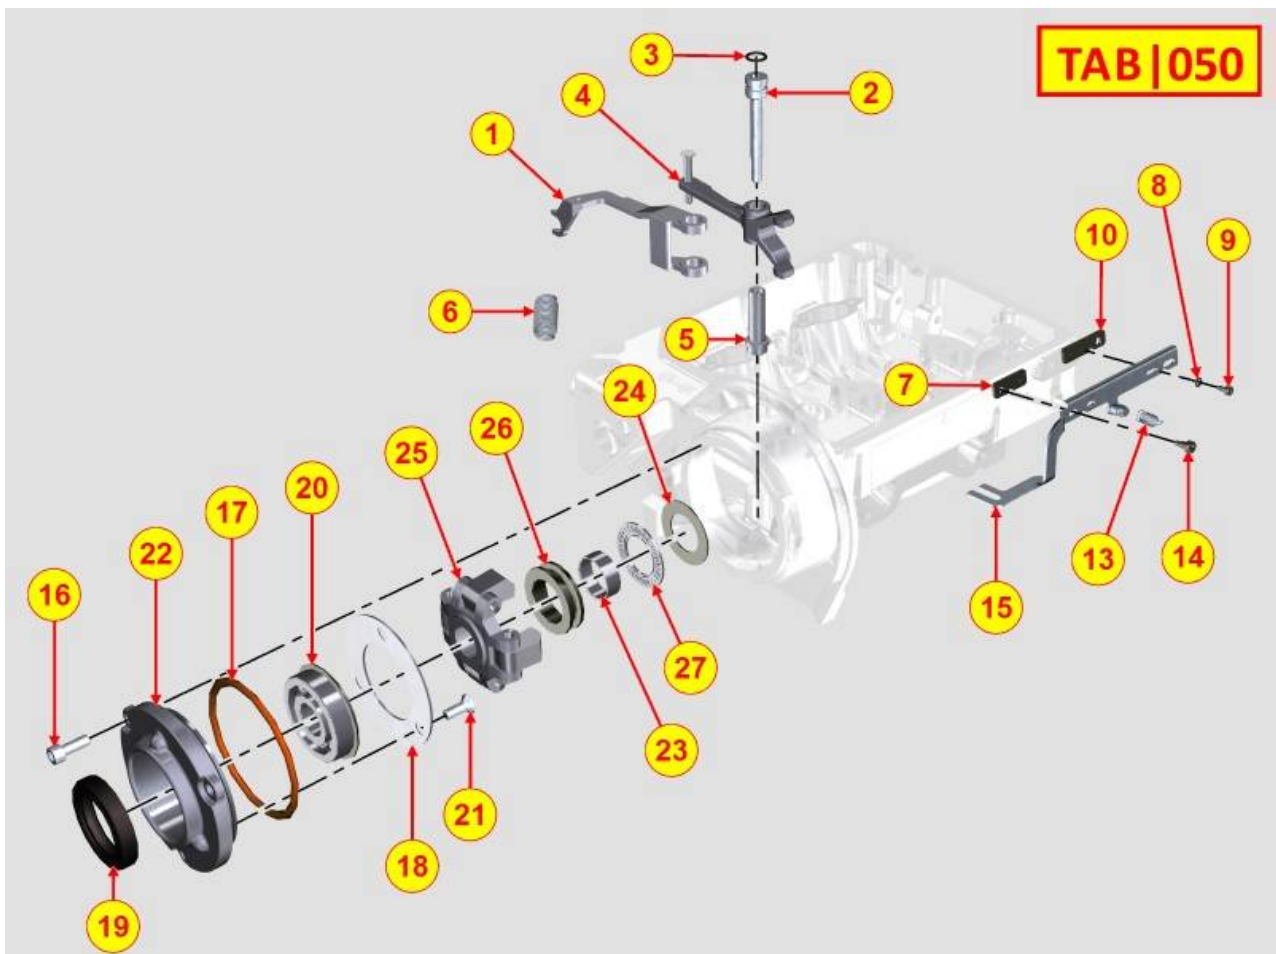

PAGURO - SPARE PARTS CATALOGUE
PAGURO 9000 v - SPEED GOVERNOR

PAGURO - SPARE PARTS CATALOGUE
PAGURO 9000 v - SPEED GOVERNOR

NO.	CODE:	DESCRIPTION	Q.TY
1	AD40LO4896360	LEVER ASSEMBLY	1
2	AD40LO6110101	REGULATOR LEVERS JURNAL	1
3	AD40LO1200037	ORING 110	1
5	AD40LO1954020	SLEEVE	1
6	AD40LO5655210	SPRING 2700/3000 G/1	1
7	AD40LO6320071	PLATE	1
8	AD40LO7626037	WASHER 3,2X6X0.6	2/4/6
9	AD40LO9732096	ALLEN SCREW M3X6 UNI5931 12.9	2
10	KDISC. (AD40LO6320073)		1
13	AD40LO5655257	EXTRAFUEL SPRING	1
14	AD40LO9865202	SPECIAL SCREW FOR PUMP RACK	2
15	AD40LO1380103	INJECTION PUMP CONNECTING ROD	1
16	AD40LO9730010	SOC HEAD CAP SCR M6X16L STEEL	3
17	AD40LO1202037	ORING 3281 SILC. RUBBER	1
18	AD40LO6275166	SPEED GOVERNOR RETAINER PLATE	1
19	AD40LO1213303	OIL SEAL 52X35X9	1
20	AD40LO3001066	BALL BEARING 6304 NR RADIALE RIG	1
21	AD40LO9800162	SOC HEAD SCREW M6X16 DRILOC 10.9	3
22	AD40LO2690294	SPEED GOVERNOR COVER	1
23	AD40LO1585085	DU BUSH DIA 25X28X10	1
24	AD40LO7352063	TRUST WASHER AS25X42X1	1
25	AD40LO8805048	SPEED GOVERNOR ASSY	1
26	AD40LO5401250	SLEEVE	1
27	AD40LO3110165	TRUST NEEDLE BEARING AXK2542	1