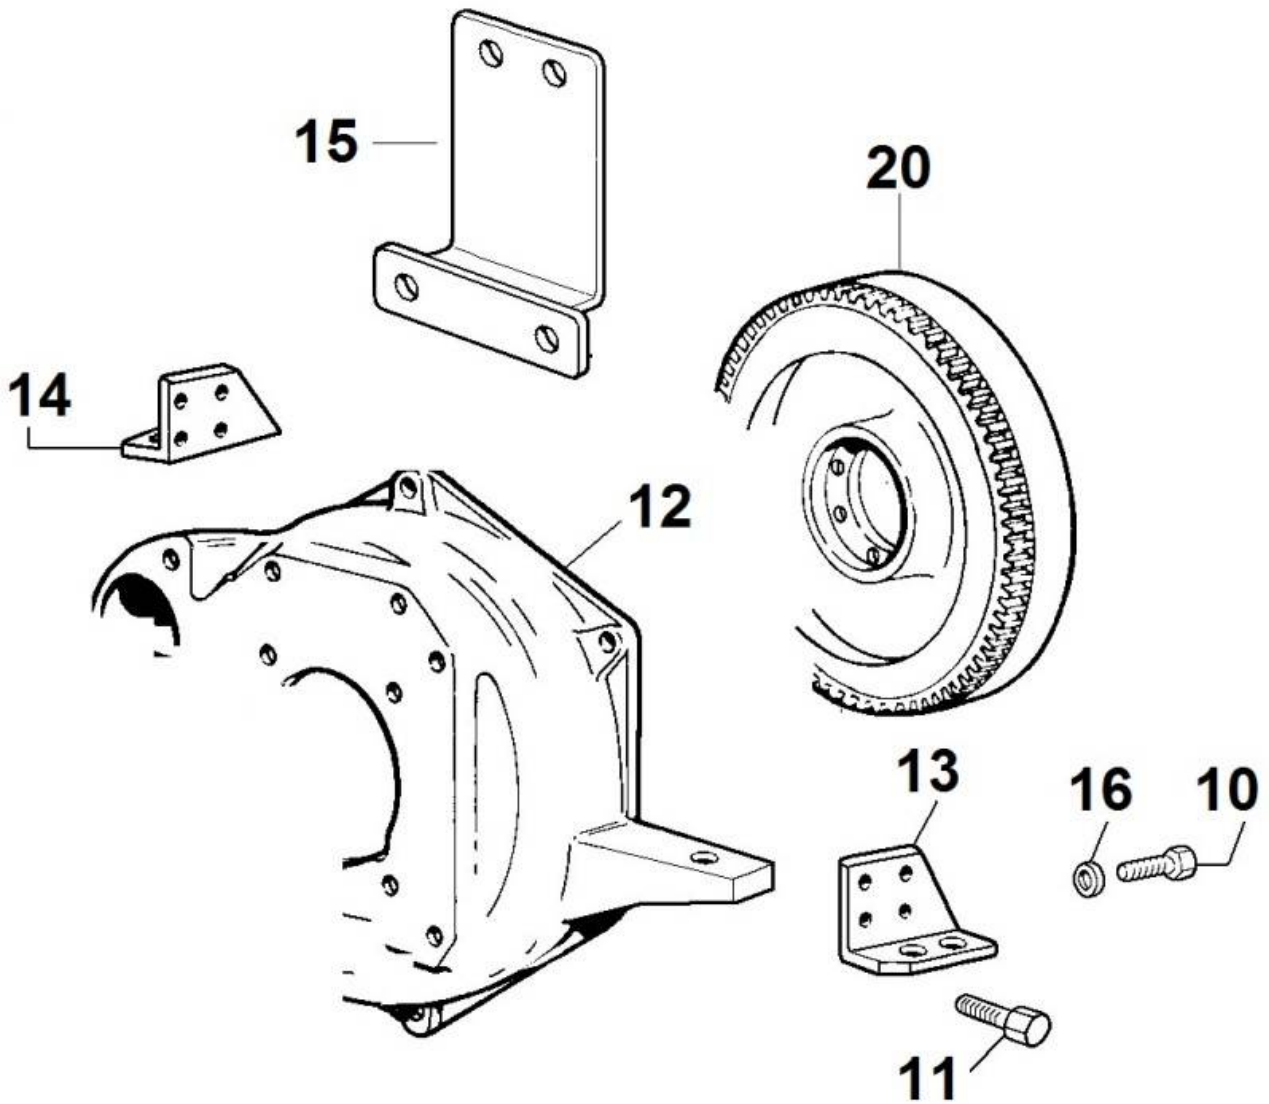

PAGURO - SPARE PARTS CATALOGUE
PAGURO 9000 v - 1st PTO ACCESSORIES

PAGURO - SPARE PARTS CATALOGUE
PAGURO 9000 v - 1st PTO ACCESSORIES

NO.	CODE:	DESCRIPTION	Q.TY
	AD40LO9880938	Flywheel Assly for SAE 7" 1/2"	1
	AD40LO2816088	RING GEAR	1
10	AD40LO1770124	SCREW	7
11	AD40LO1790037	BULLONE/BOLT 'N 10	8
12	AD40LO2032438 (AD40LO2032370)	BELL HOUSING SAE5 SHORT 502MG ALU. GREY	1
13	AD40LO6429561 (AD40LO6429350)	ENG.BRACK.BELL SIDE AND MOT.MGVOLPI GREY	1
14	AD40LO6429562 (AD40LO6429351)	ENG.BRACK.BELL SIDE AND RAD.MGVOLPI GREY	1
16	AD40LO7565013	ROND.ELAST./SP.WAS HER S C10	8
20	AD40LO9880938	Flywheel Assly for SAE 7" 1/2"	1