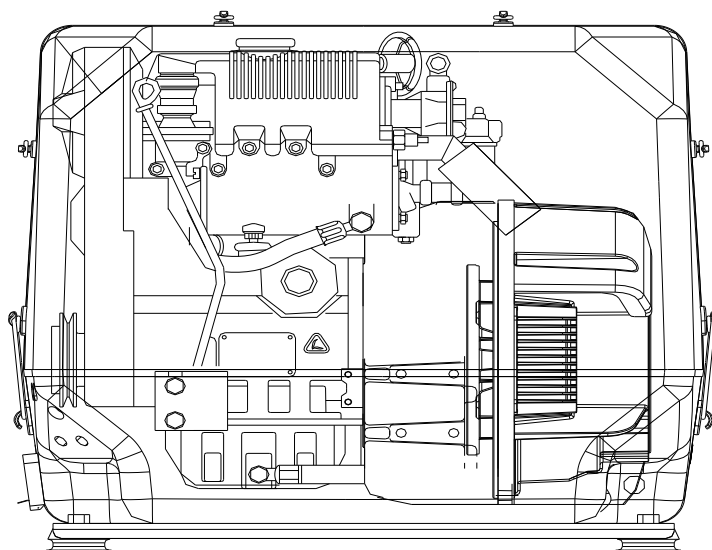

PAGURO 9000 v

SPARE PARTS CATALOGUE

PAGURO - SPARE PARTS CATALOGUE
PAGURO 9000 v - TAB.1

PAGURO - SPARE PARTS CATALOGUE
PAGURO 9000 v - TAB.1

NO.	CODE:	DESCRIPTION	Q.TY
1	AD01LO0002	ENGINE LDW702 3000RPM	1
2	AC09SC0004-00	EXHAUST MANIFOLD P6/9/6.5	1
3	AD23SS0003	SWITCH, TEMPERATURE EXHAUST SINGLE	1
4	AD02NS0003	ALTERNATOR P9v	1
5	AD12ST0104-00	ACTUATOR BRACKET P9v/p12v	1
6	AD12ST0153-00	I-F BRACKET P9v	1
7	AD09AT0001	ACTUATOR P9v/P12v	1
8	AD11FI0001	INTERNAL SHOCK ABSORBER P6/9/6.5/9v/12v	4
9	AD40LO6429561	BRACKET SCA. SIDE	1
9	AD40LO6429562	BRACKET ASP SIDE	1

PAGURO - SPARE PARTS CATALOGUE
PAGURO 9000 v - TAB.2

PAGURO - SPARE PARTS CATALOGUE
PAGURO 9000 v - TAB.2

NO.	CODE:	DESCRIPTION	Q.TY
1	AD08SC0010	ELECTRICAL PLANT P6/9/6.5/8.5	1
2	AD09RE0016	RELE'	2
3	AD09RS0003	RESISTOR, R47	1
4	AD09TR0002	TRANSFORMER, CURRENT	1
5	AD09AT0005	TERMOSWITCH	1
6	AD08ID0002	BATTERY CHARGER REGULATOR	1
8	AD08SC0015	CONNECTOR, 8 PINS FEMALE	1
9	AD08SC0016	CONNECTOR, 8 PINS MALE	1
10	AD08DR0001	REMOTE CONTROL PANEL WITH CABLE (DISCONTINUED)	1
11	AD21CA0100	COMPLETE PLASTIC BOX WITH LABEL	1
12	AD38AD0012	STICKER, CONTROL PANEL	1
13	AC30SC0001-00	CABLE, 15MT	1
14	AD08SC0012	PRINTED CIRCUIT BOARD (DISCONTINUED)	1
15	AC30SC0002-00	CABLE, 15MT + ATS25	1
16	AD08DR0005-00	CONTROL PANEL ATS-25 WITH CABLE	1