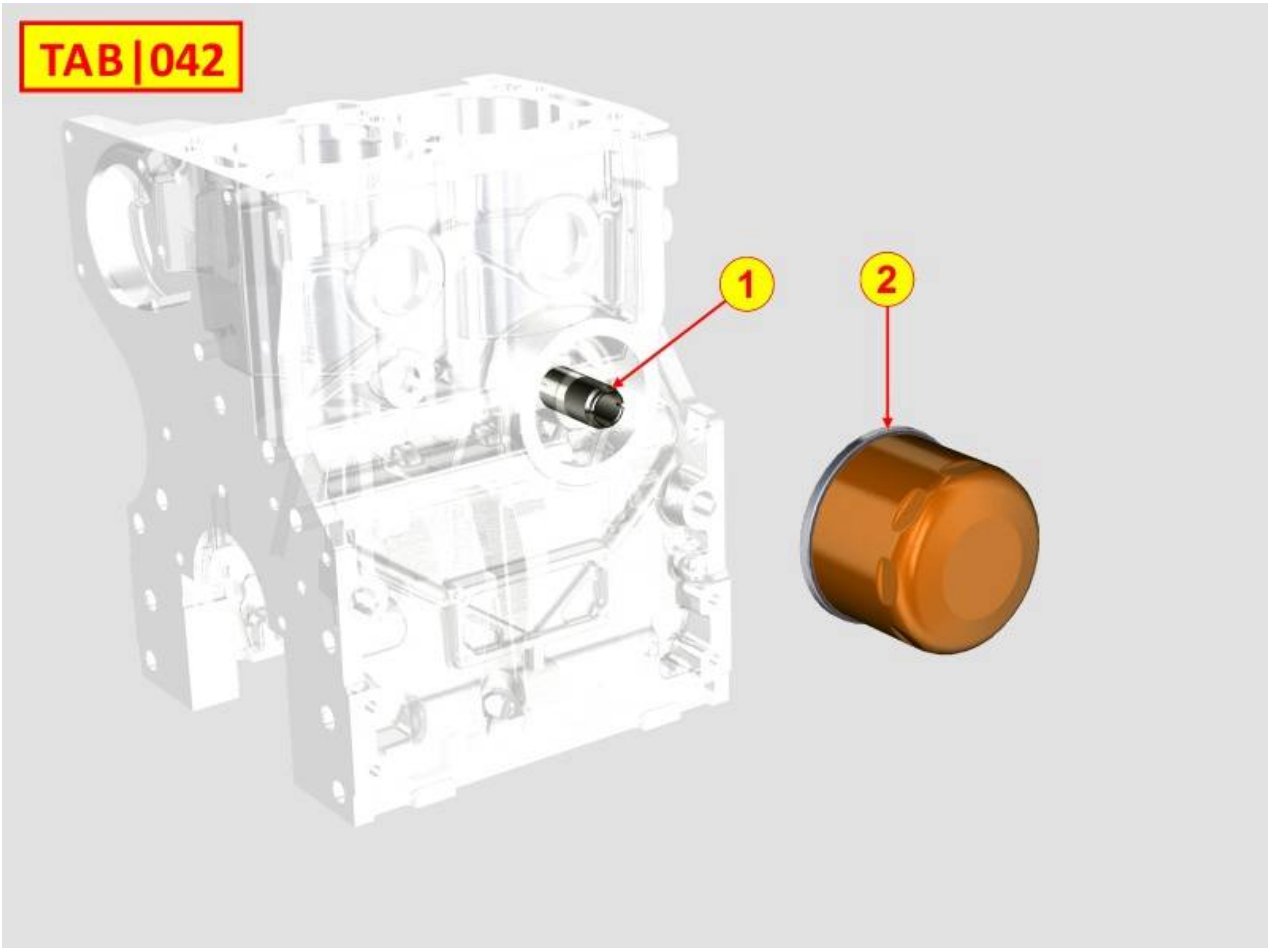

PAGURO - SPARE PARTS CATALOGUE
PAGURO 9000 v - OIL FILTER

PAGURO - SPARE PARTS CATALOGUE
PAGURO 9000 v - OIL FILTER

NO.	CODE:	DESCRIPTION	Q.TY
1	AD40LO7265021	OIL FILTER CONNECTION	1
2	AD40LO21752830 (AD40LO21751070)	OIL CARTRID. SPARE PART KOHLER	1