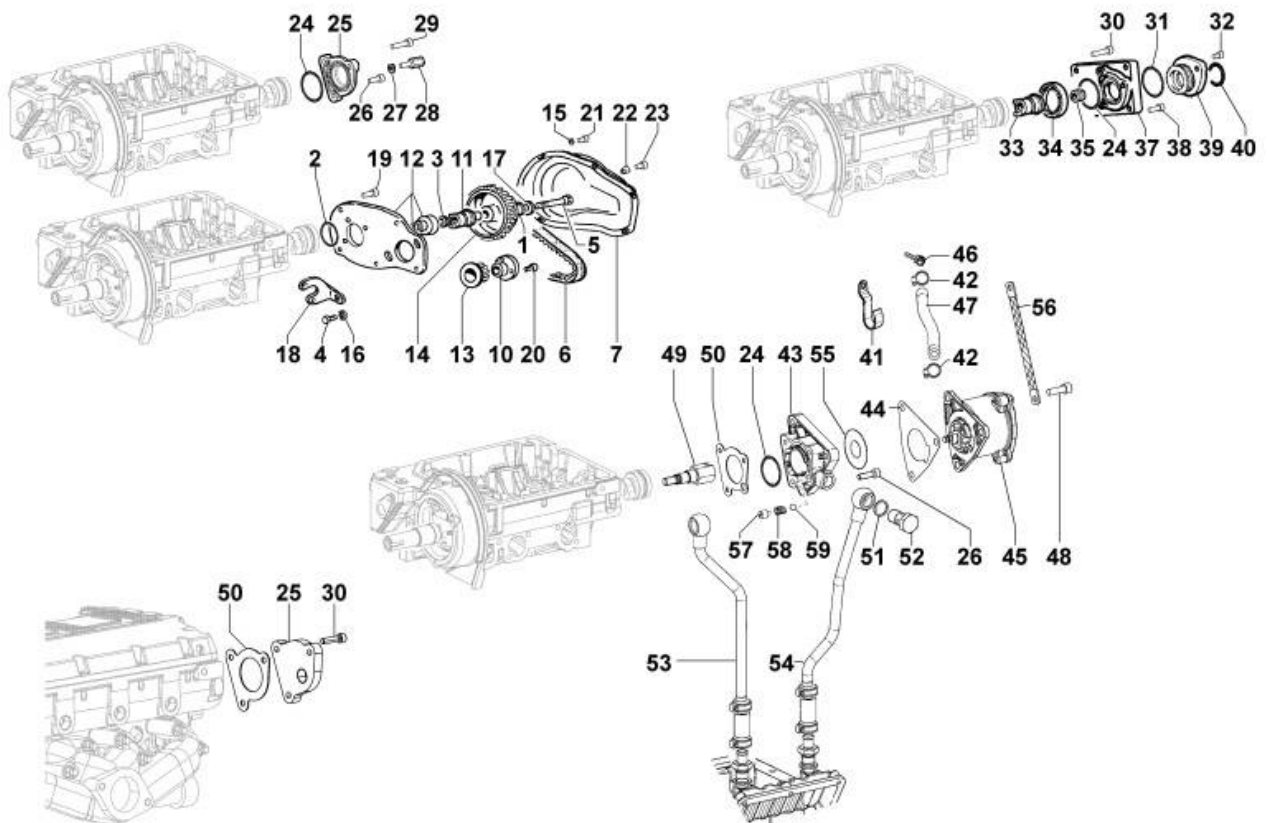

PAGURO - SPARE PARTS CATALOGUE
PAGURO 9000 v - 3rd PTO

PAGURO - SPARE PARTS CATALOGUE
PAGURO 9000 v - 3rd PTO

NO.	CODE:	DESCRIPTION	Q.TY
24	AD40LO1200233	ORING 40.95X2.62 U	2
26	AD40LO9730416	SOCKET HEAD SCREW M6X20 WITH DRYLOC	3