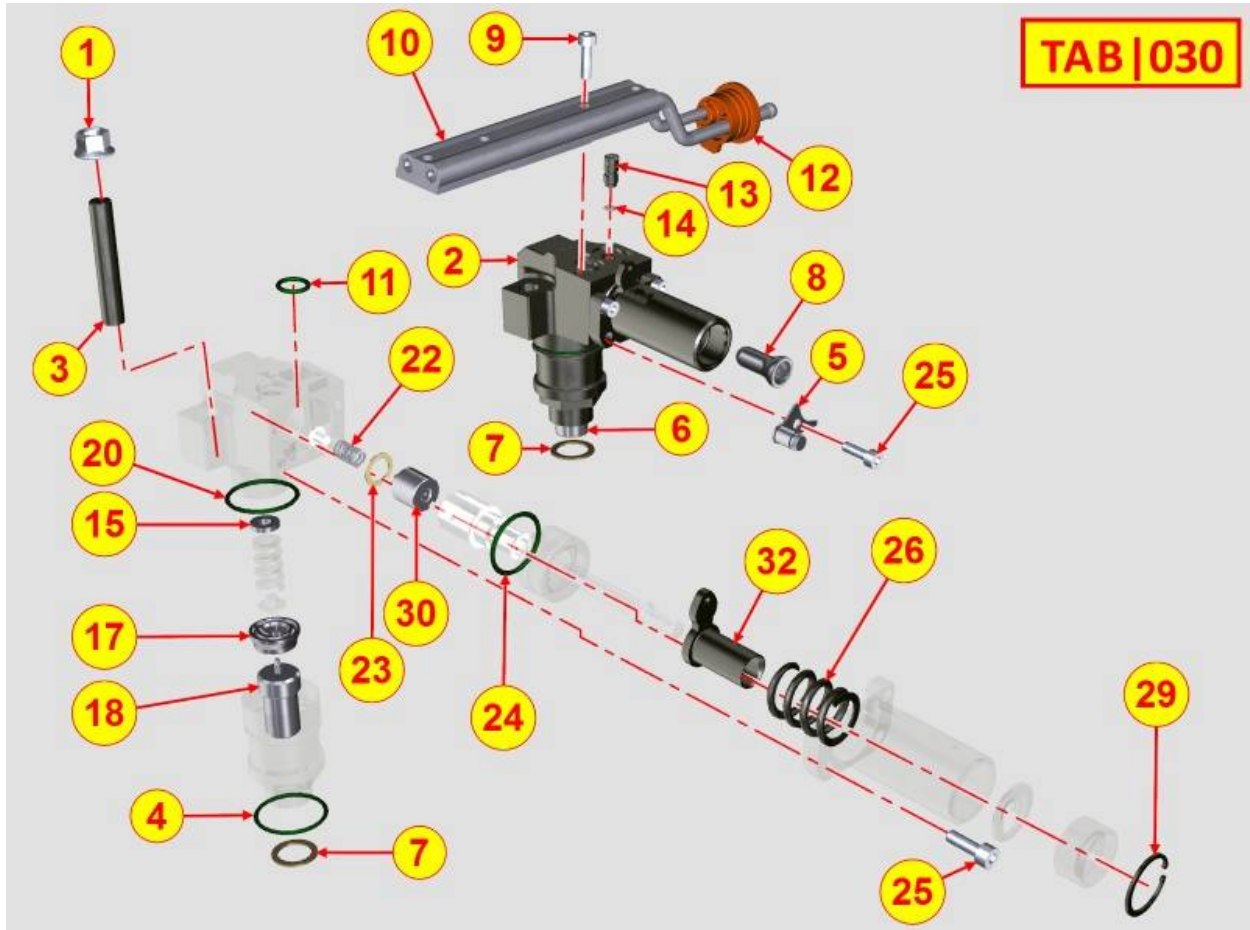

PAGURO - SPARE PARTS CATALOGUE
PAGURO 9000 v - INJECTION SYSTEM

PAGURO - SPARE PARTS CATALOGUE
PAGURO 9000 v - INJECTION SYSTEM

NO.	CODE:	DESCRIPTION	Q.TY
1	AD40LO3240164	NUT	4
2	AD40LO6590290	UNIT PUMP INJECTOR	2
3	AD40LO6780203	Stud M8X30 Fixing Unit Injector Pump	4
4	AD40LO1200213	ORING 2106 - 26.70X1.78	2/3/4
5	AD40LO6370796	OVERFUEL SPRING ASSEMBLY PLATE	1
7	AD40LO4670082	COPPER WASHER 14X19X1	2
9	AD40LO9730313	SOCKET HEAD SCREW M4X16 DIN 7984-12.9	4
10	AD40LO9375993	COMMON RAIL FOCS 2C	1
11	AD40LO1200286	ORING 9.25X1.78	2
12	AD40LO4750014	GASKET FOR FUEL TUBE COMPLETE	1
13	AD40LO9680041	REL. VALVE	2/3/4
14	AD40LO4760038	GASKET	2/3/4
15	AD40LO8335142	SPACER	1
17	AD40LO3527220	SPACER	2/3/4
18	AD40LO6531436	NOZZLE	2/3/4
20	AD40LO1200287	ORING 25.12X1.78	2/3/4
22	AD40LO5801274	SPRING	2/3/4
23	AD40LO4760015	GASKET	2/3/4
24	AD40LO1200277	ORING	2/3/4
25	KDISC.		4to12
26	AD40LO5755113	SPRING	2/3/4
29	AD40LO1241009	SNAP RING	2/3/4
30	AD40LO9672107	DELIVERY VALVE	2/3/4
32	AD40LO5375017	C. SLEEVE	2/3/4