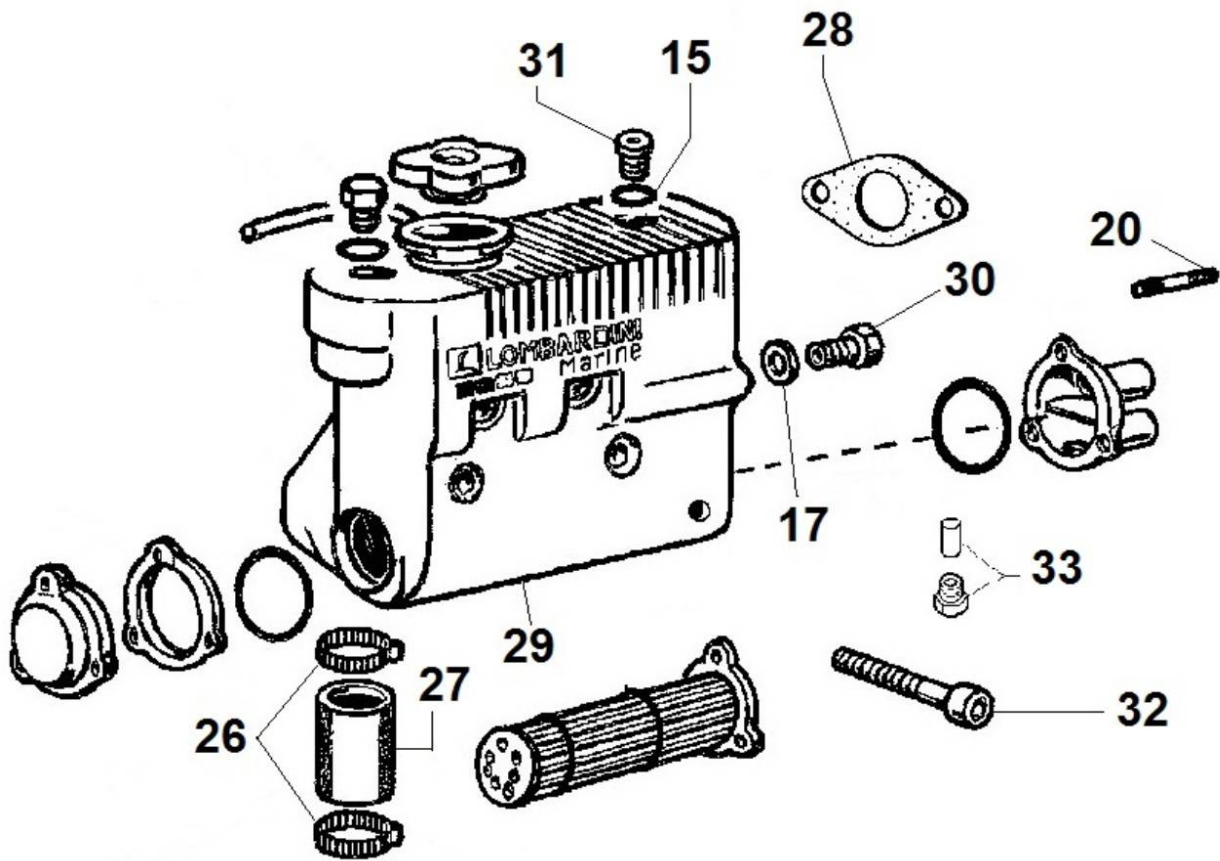

PAGURO - SPARE PARTS CATALOGUE
PAGURO 9000 v - COOLANT RADIATOR

PAGURO - SPARE PARTS CATALOGUE
PAGURO 9000 v - COOLANT RADIATOR

NO.	CODE:	DESCRIPTION	Q.TY
17	AD40LO4670061	COPPER WASHER D19/14.2 1.5 THK	1
20	AD40LO6780142	STUD BOLT	2
21	AD40LO9730410	SCREW FOR EXCHANGER FOCS M8X110 INOX	4
26	AD40LO3630128 (AD40LO3630038)	CLAMP d.32-50 SX9C W1	2
27	AD40LO9602072	TUBE	1
28	AD40LO4500102	Gasket	1
29	AD40LO7350443 (AD40LO7350324)	RADIATOR WATER- WATER 502/M-702/M BLACK	1
33	AD40LO9080215	PLUG, ZINC ANODE	1
34	AD40LO4420070	EXHAUST MANIFOLD GASKET	2/3/4
35	AD40LO3527570	SPACER FOR RAD. FOCS	1
36	AD40LO1200265	SEALING ORING	4
37	AD40LO2655030	FRONT COVER	1
38	AD40LO9730211	SCREW	3
39	AD40LO9000114	CAP	1
40	AD40LO9340034	TUBE NEST	1
43	AD40LO9040037	CAP	1
48	AD40LO9080220	PLUG FOR EXCHANGER 1/8" GAS	1
49	AD40LO4670059	COPPER WASHER D14/10.2 1.	1