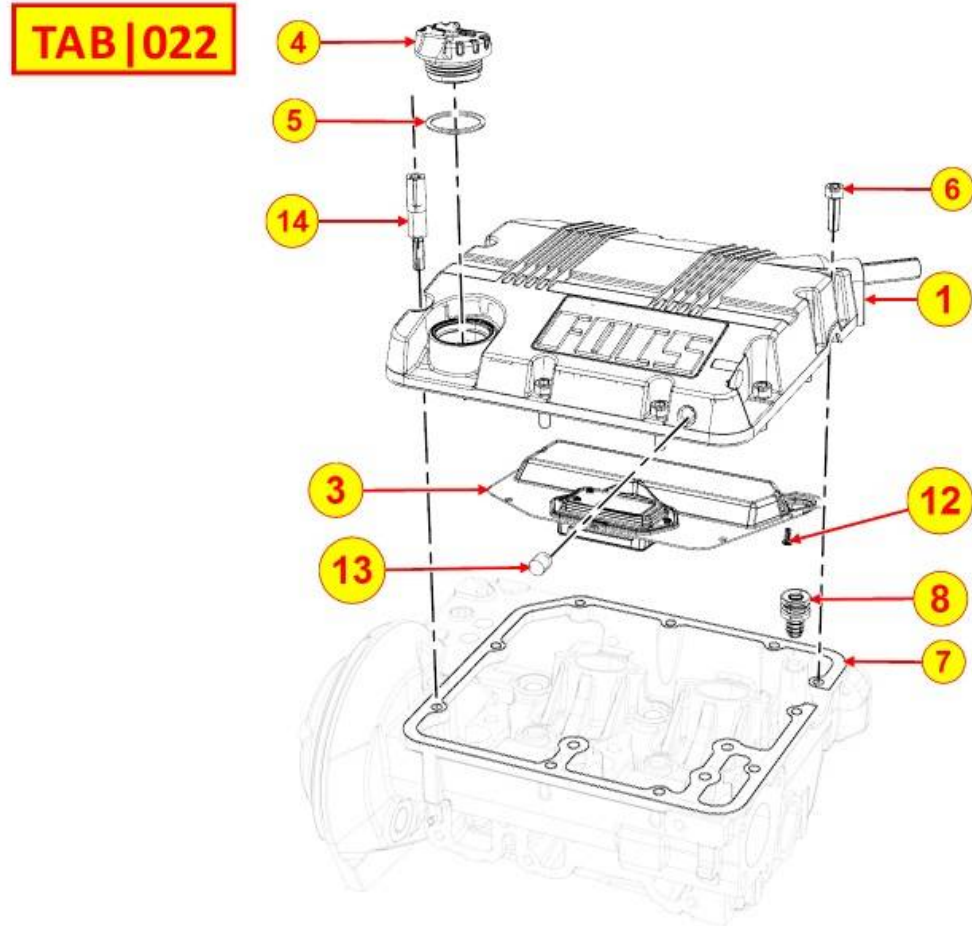

PAGURO - SPARE PARTS CATALOGUE
PAGURO 9000 v - HEAD COVER

PAGURO - SPARE PARTS CATALOGUE
PAGURO 9000 v - HEAD COVER

NO.	CODE:	DESCRIPTION	Q.TY
1	AD40LO2125740	ROCKER ARM COVER ASSY	1
3	AD40LO5066220	BREATHING SYSTEM SHEET METAL PLATE KDW 7	1
4	AD40LO9032093	OIL FILLING CAP M30X2	1
5	AD40LO1200082	ORING D31.89/26.50 2.62 THK	1
6	AD40LO9730416	SOCKET HEAD SCREW M6X20 WITH DRYLOC	8
7	AD40LO4400103	ROCKER ARM COVER GASKET	1
8	AD40LO5365122	COUPLING RUBBER COLLAR. HEAD / COVER	1
12	AD40LO7481054	RIVET 3.2X8 -1103-0410	7
13	AD40LO9080133	PLUG AVSEAL D8 02961-00810	1
14	AD40LO2501102	STUD BOLT	2