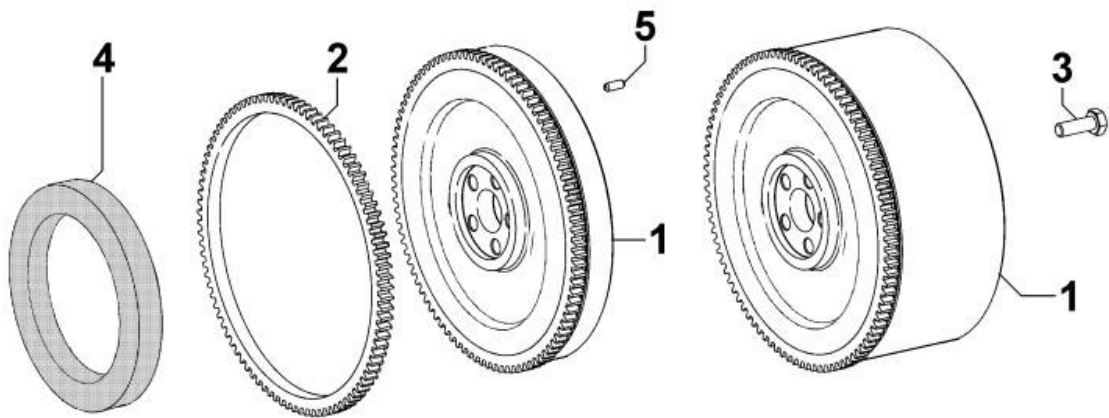

PAGURO - SPARE PARTS CATALOGUE
PAGURO 9000 v - PISTON / CONNECTING ROD

NO.	CODE:	DESCRIPTION	Q.TY
1	AD40LO6501512	PISTON SET STD	2
1	AD40LO6501513	COMPLETE PISTON FOCS 1404 +0,50	2
1	AD40LO6501514	COMPLETE PISTON FOCS 1404 +1,00	2
2	AD40LO1526226	CONNECTING ROD ASSY	2
3	AD40LO8211248	RINGS STAND.	2/3/4
3	AD40LO8211249	SEGMENTS SERIES STD FOCS 1404 +0,50	2/3/4
3	AD40LO8211250	SEGMENTS SERIES STD FOCS 1404 +1.00	2/3/4
4	AD40LO8480081	PISTON PIN 20X55 f.10,5	2
5	AD40LO1261099	PISTON CIRCLIP	4
6	AD40LO1630038	SMALL END BUSH	2/3/4
7	AD40LO1640116	BEARING STD	2/3/4
7	AD40LO1640116	BEARING STD	2/3/4
7	AD40LO1640118	UNDER SIZE CONNECTING ROD - 0,50	2/3/4
8	AD40LO1770101	CONROD SCREW FL 8X1X42 R12	4/6/8

PAGURO - SPARE PARTS CATALOGUE
PAGURO 9000 v - FLYWHEEL