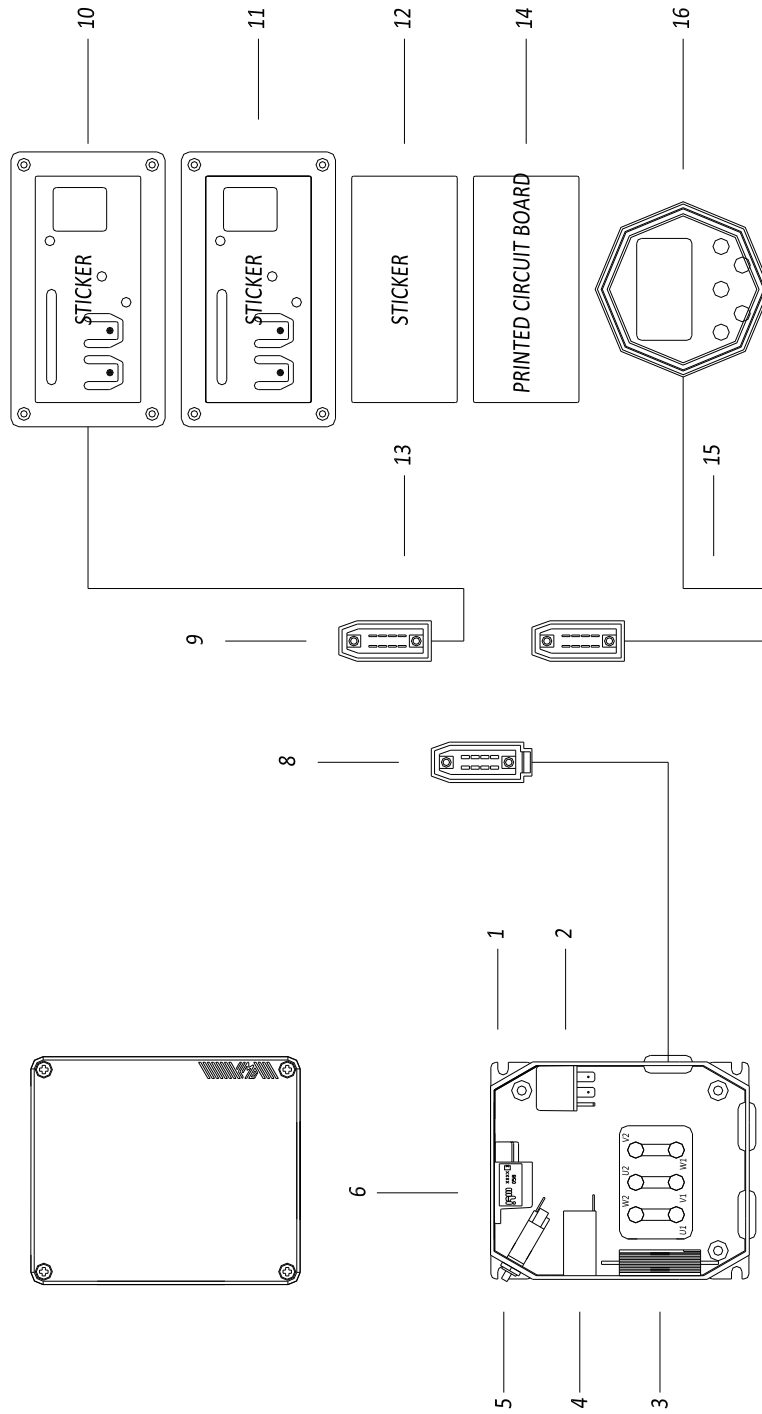

PAGURO 9000 v

SPARE PARTS CATALOGUE

PAGURO - SPARE PARTS CATALOGUE
PAGURO 9000 v - TAB.1

PAGURO - SPARE PARTS CATALOGUE
PAGURO 9000 v - TAB.1

NO.	CODE:	DESCRIPTION	Q.TY
1	AD01LO0002	ENGINE LDW702 3000RPM	1
2	AC09SC0004-00	EXHAUST MANIFOLD P6/9/6.5	1
3	AD23SS0003	SWITCH, TEMPERATURE EXHAUST SINGLE	1
4	AD02NS0003	ALTERNATOR P9v	1
5	AD12ST0104-00	ACTUATOR BRACKET P9v/p12v	1
6	AD12ST0153-00	I-F BRACKET P9v	1
7	AD09AT0001	ACTUATOR P9v/P12v	1
8	AD11FI0001	INTERNAL SHOCK ABSORBER P6/9/6.5/9v/12v	4
9	AD40LO6429561	BRACKET SCA. SIDE	1
9	AD40LO6429562	BRACKET ASP SIDE	1

PAGURO - SPARE PARTS CATALOGUE
PAGURO 9000 v - TAB.2

PAGURO - SPARE PARTS CATALOGUE
PAGURO 9000 v - TAB.2

NO.	CODE:	DESCRIPTION	Q.TY
1	AD08SC0010	ELECTRICAL PLANT P6/9/6.5/8.5	1
2	AD09RE0016	RELE'	2
3	AD09RS0003	RESISTOR, R47	1
4	AD09TR0002	TRANSFORMER, CURRENT	1
5	AD09AT0005	TERMOSWITCH	1
6	AD08ID0002	BATTERY CHARGER REGULATOR	1
8	AD08SC0015	CONNECTOR, 8 PINS FEMALE	1
9	AD08SC0016	CONNECTOR, 8 PINS MALE	1
10	AD08DR0001	REMOTE CONTROL PANEL WITH CABLE (DISCONTINUED)	1
11	AD21CA0100	COMPLETE PLASTIC BOX WITH LABEL	1
12	AD38AD0012	STICKER, CONTROL PANEL	1
13	AC30SC0001-00	CABLE, 15MT	1
14	AD08SC0012	PRINTED CIRCUIT BOARD (DISCONTINUED)	1
15	AC30SC0002-00	CABLE, 15MT + ATS25	1
16	AD08DR0005-00	CONTROL PANEL ATS-25 WITH CABLE	1

PAGURO - SPARE PARTS CATALOGUE
PAGURO 9000 v - TAB.3

PAGURO - SPARE PARTS CATALOGUE
PAGURO 9000 v - TAB.3

NO.	CODE:	DESCRIPTION	Q.TY
1	AD09FE0001	FERRITITE	4
2	AD09PR0014	BOTTER TRANSFORMER SINGLEPH. 200VA P 230- 400V	1
3	AD09FI0001	EMC FILTER	1
4	AD09MO0002	CONNECTOR 82X52	1
5	AD08NS0002	INVERTER P9v/12v	1
6	AC30SC0003-00	INVERTER ELECTRICAL PLANT P9V/12V	1