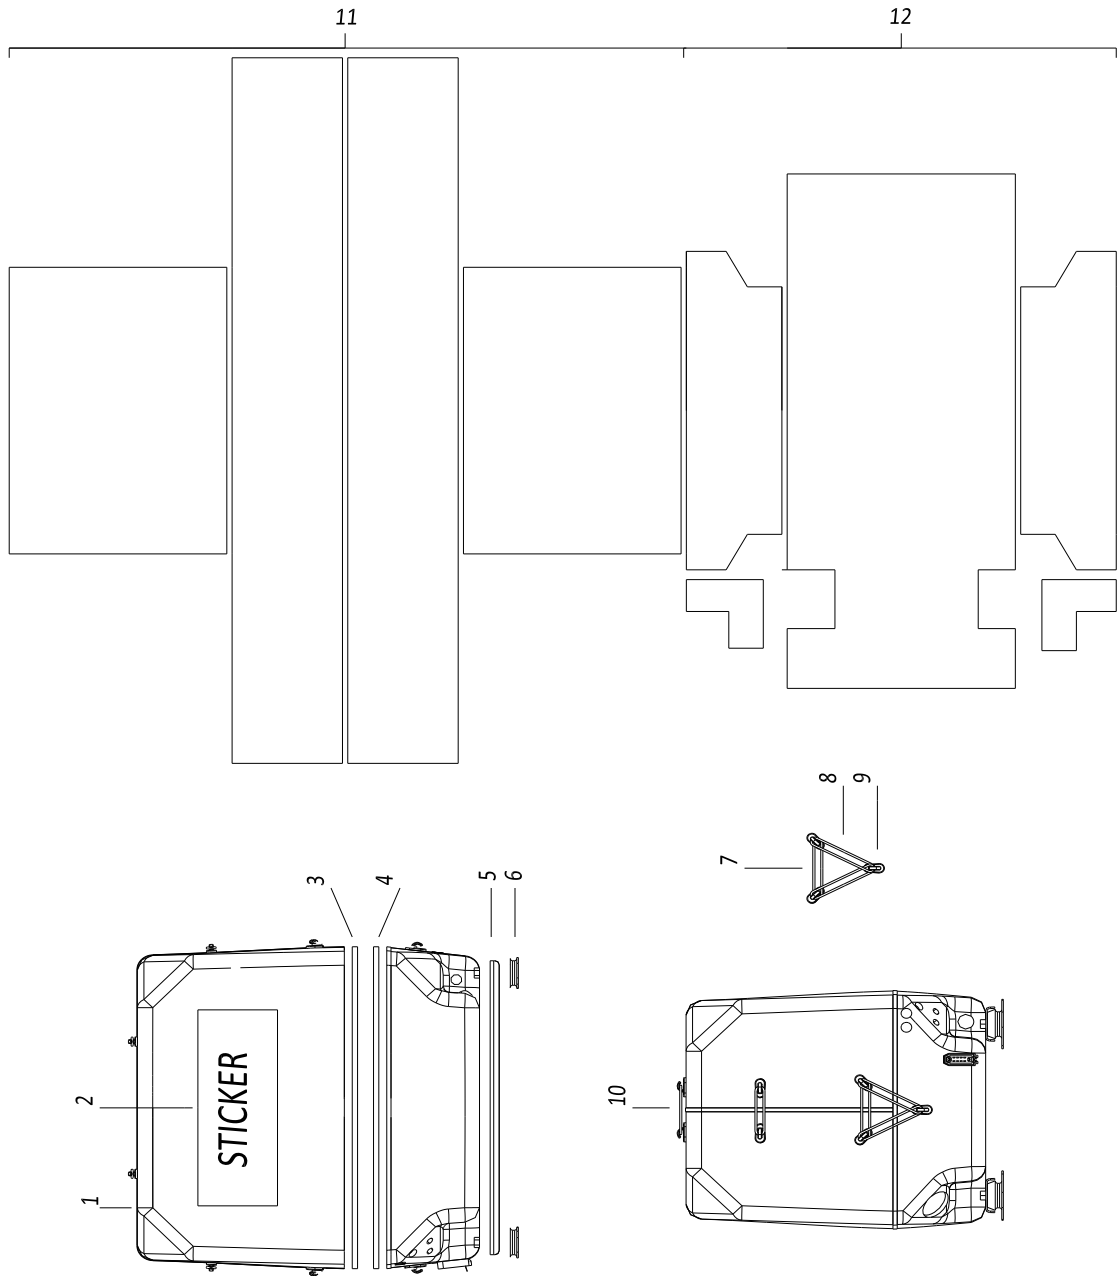

PAGURO - SPARE PARTS CATALOGUE
PAGURO 9000 v - TAB.5

PAGURO - SPARE PARTS CATALOGUE
PAGURO 9000 v - TAB.5

NO.	CODE:	DESCRIPTION	Q.TY
1	AC10SB0014-00	CAPSULE P9v	1
2	AD38AD0039-00	CAPSULE ADHESIVE WAVE P9v ASP	1
2	AD38AD0040-00	CAPSULE ADHESIVE WAVE P9v SCA	1
3	AD18MT0004	MOUSSE 14X8	1
4	AD19GI0001	COVER PLATES 20/60	1
5	AD12ST0006	EXTERNAL BRACKET DX P9v	1
5	AD12ST0007	EXTERNAL BRACKET SX P9v	1
6	AD11FI0005	SHOK ABSORBERS P- LOMB	4
7	AD21BL0001	CLOSING RUBBER STRIP LID	6
8	AD21BL0002	CLOSING RUBBER STRIP BOT	4
9	AD23TR0001	HOOK FOR CAPSULE	14
10	AD18MT0004	MOUSSE 14X8	1
11	AC12MT0021-00	INSULATION FOAM CAPSULE P9v LID	1
12	AC12MT0022-00	INSULATION FOAM CAPSULE P9v BOT	1