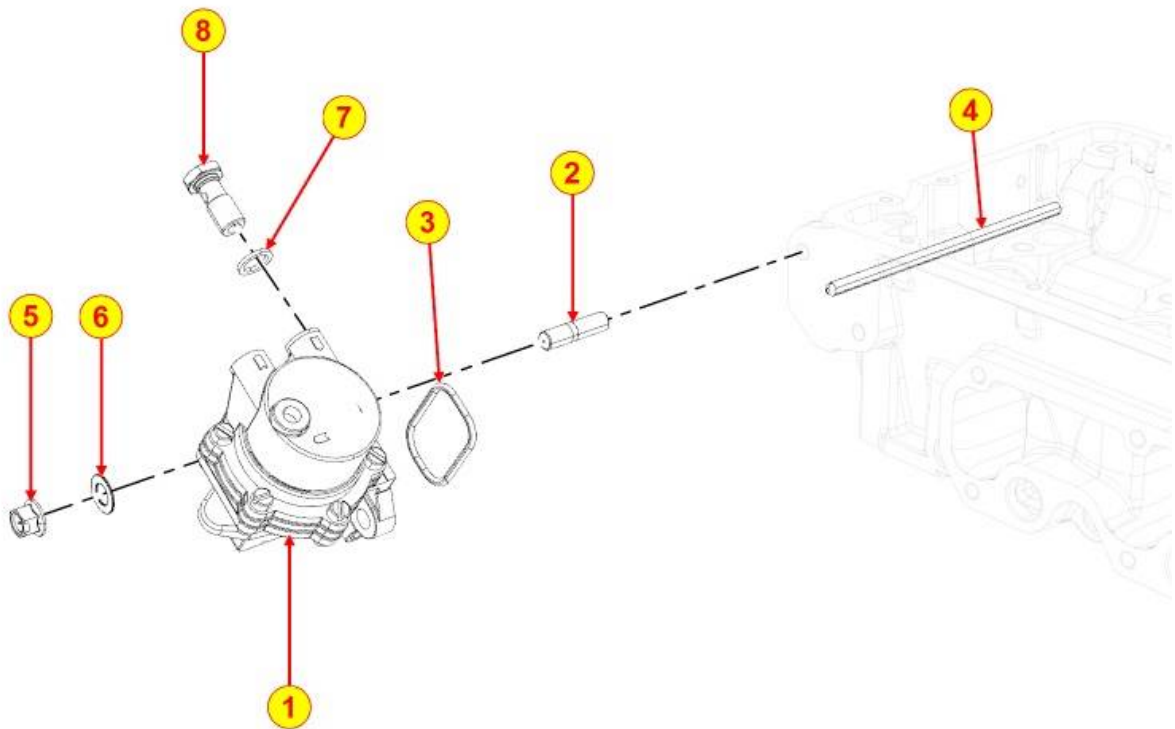

PAGURO - SPARE PARTS CATALOGUE
PAGURO 9000 v - FUEL FEED PUMP

TAB | 062

PAGURO - SPARE PARTS CATALOGUE
PAGURO 9000 v - FUEL FEED PUMP

NO.	CODE:	DESCRIPTION	Q.TY
1	AD40LO6585151	FUEL FEED PUMP	1
2	AD40LO6780008	STUD M8X20	2
3	AD40LO1200087	ORING 3150	1
4	AD40LO7200721	FUEL PUMP PUSH ROD	1
5	AD40LO3240164	NUT	2
6	AD40LO7555029	BEL WASHER D15/8.4 0.8 T	2
7	AD40LO4670059	COPPER WASHER D14/10.2 1	2
8	AD40LO1901193	UNION BOLT M10	1