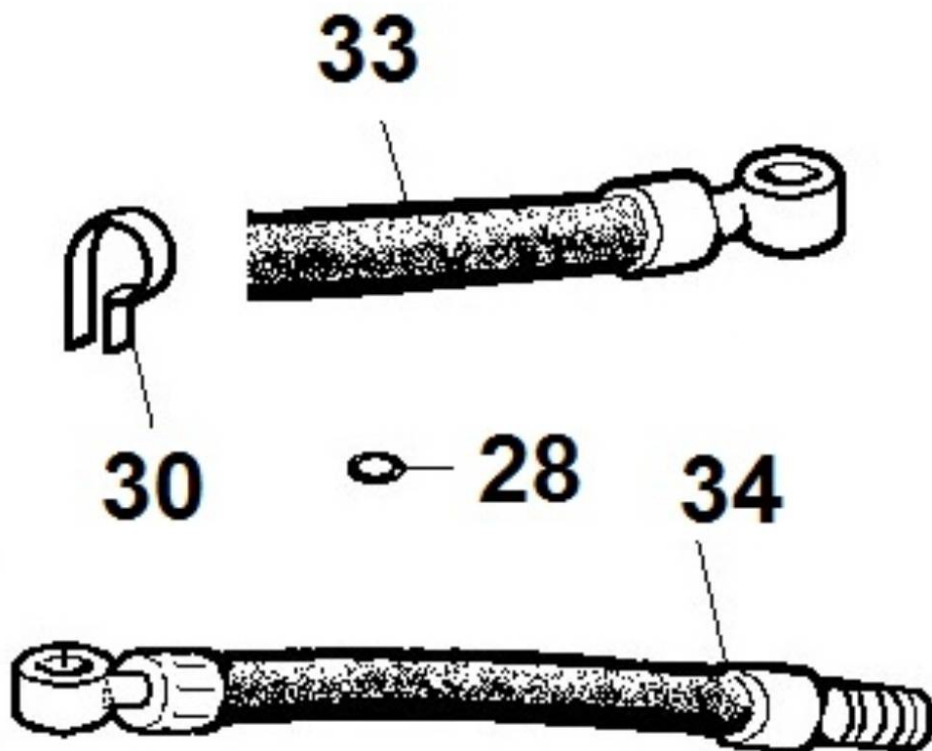

PAGURO - SPARE PARTS CATALOGUE
PAGURO 9000 v - FUEL LINES

PAGURO - SPARE PARTS CATALOGUE
PAGURO 9000 v - FUEL LINES

NO.	CODE:	DESCRIPTION	Q.TY
28	AD40LO4670059	COPPER WASHER D14/10.2 1.	2
30	AD40LO3630170	CLAMP G11	1
33	AD40LO9375748	FUEL PIPE	1
34	AD40LO9375750	FUEL RECIRCULATION PIPE	1