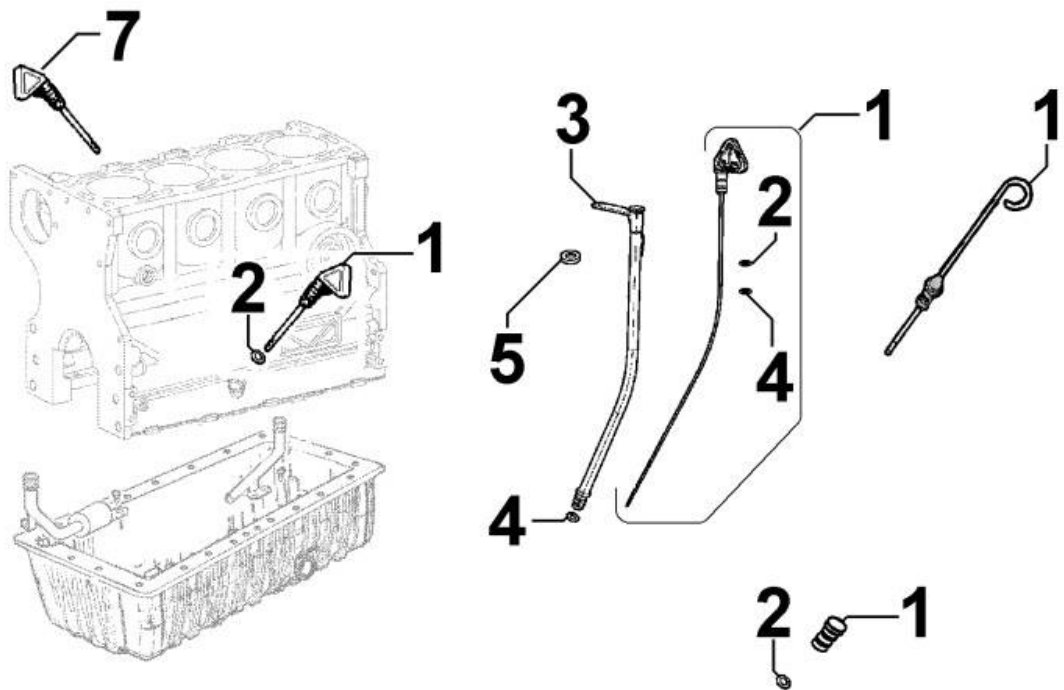

PAGURO - SPARE PARTS CATALOGUE
PAGURO 9000 v - OIL DIPSTICK

PAGURO - SPARE PARTS CATALOGUE
PAGURO 9000 v - OIL DIPSTICK

NO.	CODE:	DESCRIPTION	Q.TY
3	AD40LO9330139	COMPLETE DIPSTICK TUBE (FOCS L.MARINE)	1
4	AD40LO1200001	ANEL. OR 108-GOM. NITRIL D2000	2