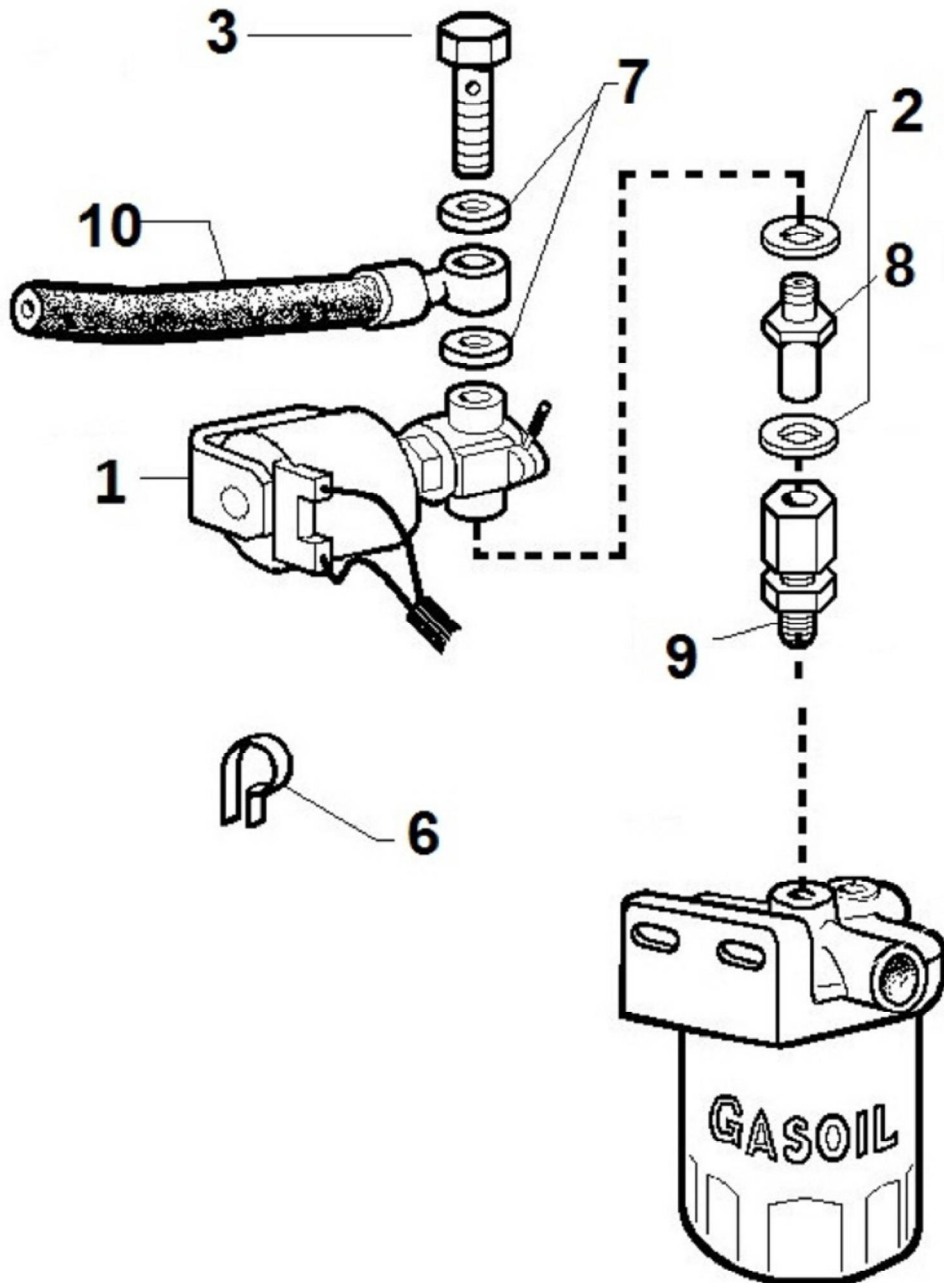

PAGURO - SPARE PARTS CATALOGUE
PAGURO 9000 v - PUMP FOR OIL EXTRACTION

PAGURO - SPARE PARTS CATALOGUE
PAGURO 9000 v - PUMP FOR OIL EXTRACTION

NO.	CODE:	DESCRIPTION	Q.TY
4	AD40LO3630129	CLAMP	1
5	AD40LO6595021	OIL PUMP FOR LMG4000	1

PAGURO - SPARE PARTS CATALOGUE
PAGURO 9000 v - ELECTROVALVE

PAGURO - SPARE PARTS CATALOGUE
PAGURO 9000 v - ELECTROVALVE

NO.	CODE:	DESCRIPTION	Q.TY
1	AD40LO3587197	SOLENOID VALVE WITH MANUAL RESET DEVICE	1
2	AD40LO4670059	COPPER WASHER D14/10.2 1.	3
3	AD40LO1901115	BOLT	1
6	AD40LO3630170	CLAMP G11	1
7	AD40LO4670061	COPPER WASHER D19/14.2 1.5 THK	1
8	AD40LO7330314	UNION FOR EL.STOP	1
9	AD40LO7330315	JOINT	1
10	AD40LO9375748	FUEL PIPE	1