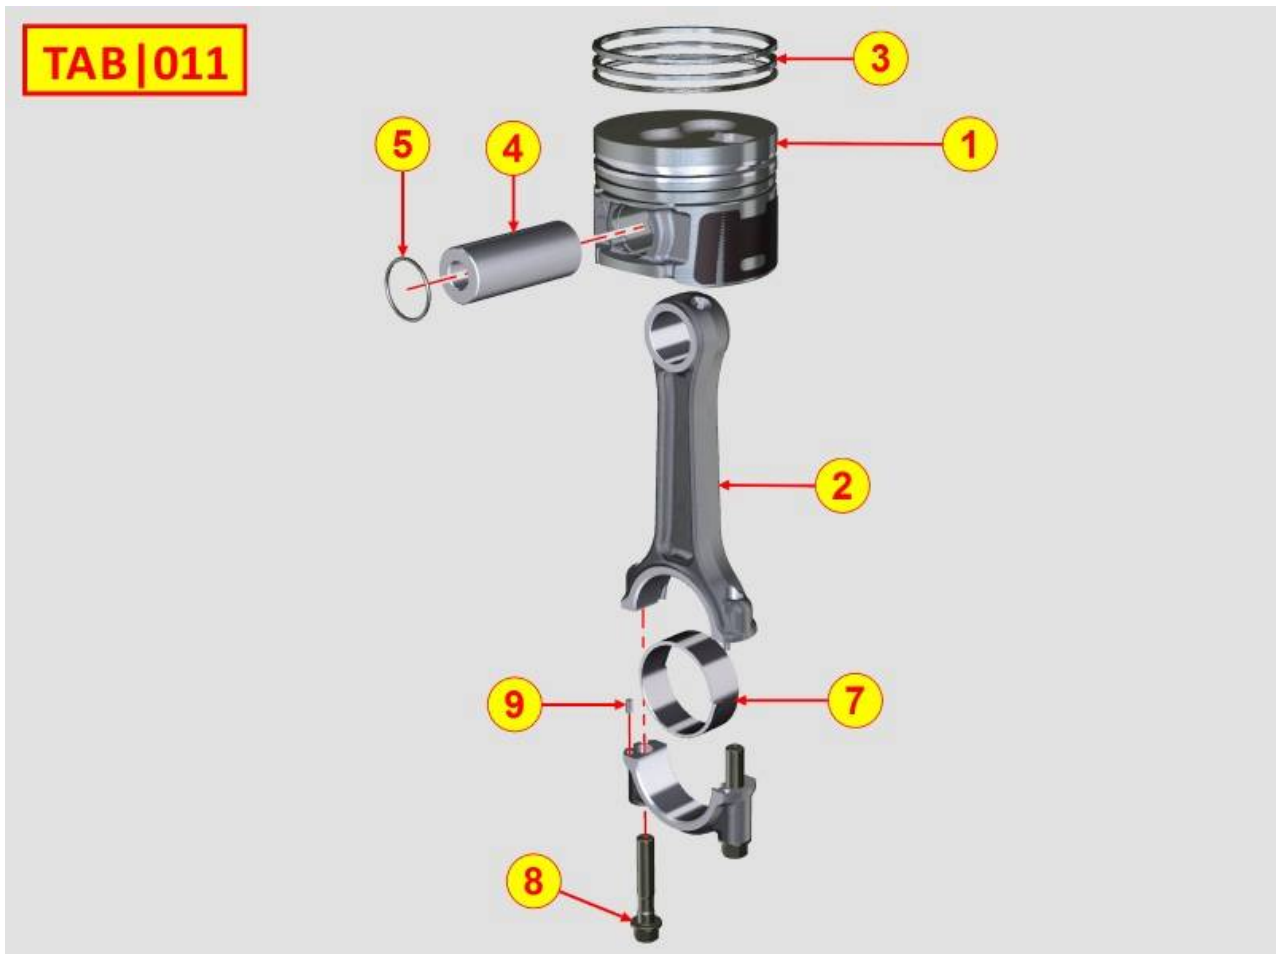

PAGURO - SPARE PARTS CATALOGUE
PAGURO 9000 v - PISTON / CONNECTING ROD

PAGURO - SPARE PARTS CATALOGUE
PAGURO 9000 v - PISTON / CONNECTING ROD

NO.	CODE:	DESCRIPTION	Q.TY
1	AD40LO6501512	PISTON SET STD	2
1	AD40LO6501513	COMPLETE PISTON FOCS 1404 +0,50	2
1	AD40LO6501514	COMPLETE PISTON FOCS 1404 +1,00	2
2	AD40LO1526226	CONNECTING ROD ASSY	2
3	AD40LO8211248	RINGS STAND.	2/3/4
3	AD40LO8211249	SEGMENTS SERIES STD FOCS 1404 +0,50	2/3/4
3	AD40LO8211250	SEGMENTS SERIES STD FOCS 1404 +1.00	2/3/4
4	AD40LO8480081	PISTON PIN 20X55 f.10,5	2
5	AD40LO1261099	PISTON CIRCLIP	4
6	AD40LO1630038	SMALL END BUSH	2/3/4
7	AD40LO1640116	BEARING STD	2/3/4
7	AD40LO1640116	BEARING STD	2/3/4
7	AD40LO1640118	UNDER SIZE CONNECTING ROD - 0,50	2/3/4
8	AD40LO1770101	CONROD SCREW FL 8X1X42 R12	4/6/8