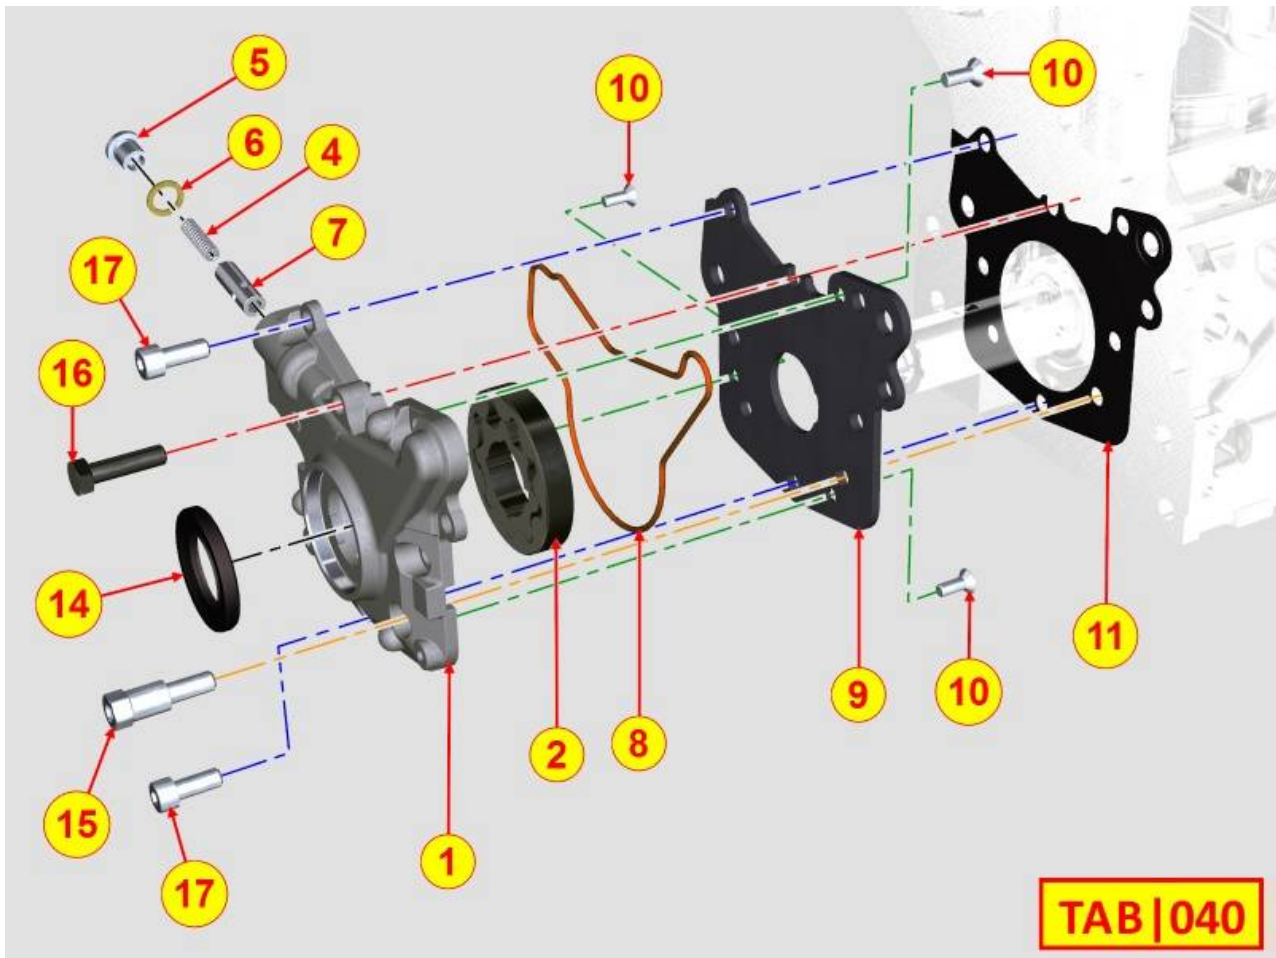

PAGURO - SPARE PARTS CATALOGUE
PAGURO 9000 v - OIL PUMP

PAGURO - SPARE PARTS CATALOGUE
PAGURO 9000 v - OIL PUMP

NO.	CODE:	DESCRIPTION	Q.TY
1	AD40LO6605131	OIL PUMP WITH ROTOR 8MM	1
5	AD40LO9015005	BYPASS VALVE PLUG	1
6	AD40LO4670060	COPPER WASHER	1
7	AD40LO6495045	BYPASS VALVE PISTON	1
8	AD40LO1200292	OIL PUMP COVER GASKET	1
10	AD40LO9800061	CAPSCREW	3
11	AD40LO4580216	OIL PUMP GASKET	1
14	AD40LO1213343	OIL SEAL 32X50X6	1
15	AD40LO9865174	SPCIAL SCREW	2
16	AD40LO1770007	HEX SCREW M8X30-5737-8G+ZN.B	1
17	AD40LO9732074	SOC HEAD SCR M8X20L UNI5931 ST	6