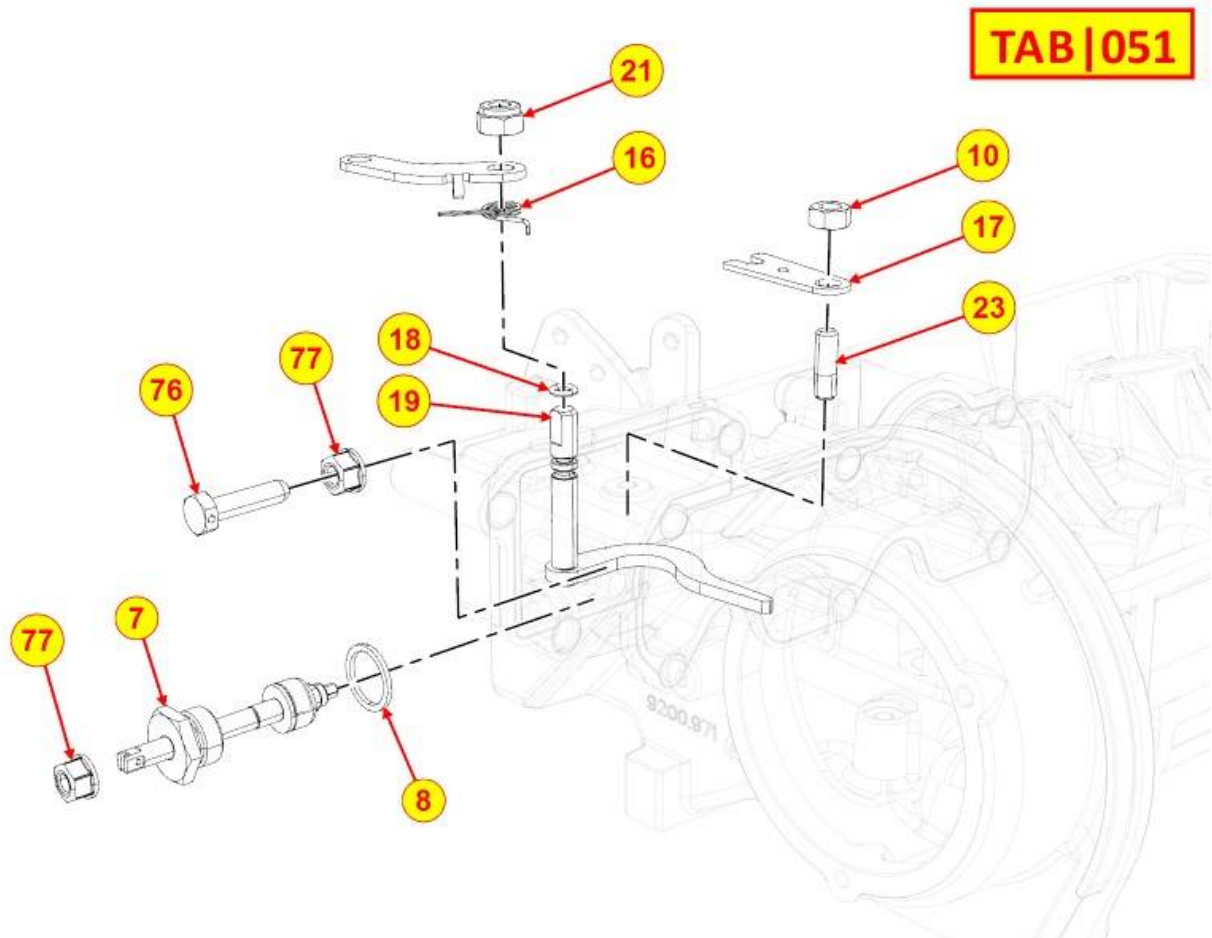

PAGURO - SPARE PARTS CATALOGUE
PAGURO 9000 v - CONTROLS

PAGURO - SPARE PARTS CATALOGUE
PAGURO 9000 v - CONTROLS

NO.	CODE:	DESCRIPTION	Q.TY
7	AD40LO8576138	TORQUE ADAPTOR FOCS 3000RPM	1
8	AD40LO4480046	Copper wahser 16.2X20X1.5	1
10	AD40LO3240008	NUT M6-CI.8 type 1- ISO	1
16	AD40LO5660047	LEVER SPRING	1
17	AD40LO6275114	LOCKING STOP LEVER PLATE	1
18	AD40LO1200051	RING	1
19	AD40LO5200413	INTERNAL STOP LEVER	1
20	AD40LO5200414	EXTERNAL STOP LEVER	1
21	AD40LO3203075	LOCKNUT M.8 h.8,5	1
23	AD40LO6760044	STUD 6X1X10 UNI 5911	1
76	AD40LO1760128	SCREW M6 FOR EXTERNAL LEVER SET UP	1
77	AD40LO3240153	NUT M 6X1 SEAL LOCK	2
80	AD40LO7565004	SPRING WASHER D11.1/6.1 1.3 TH	2