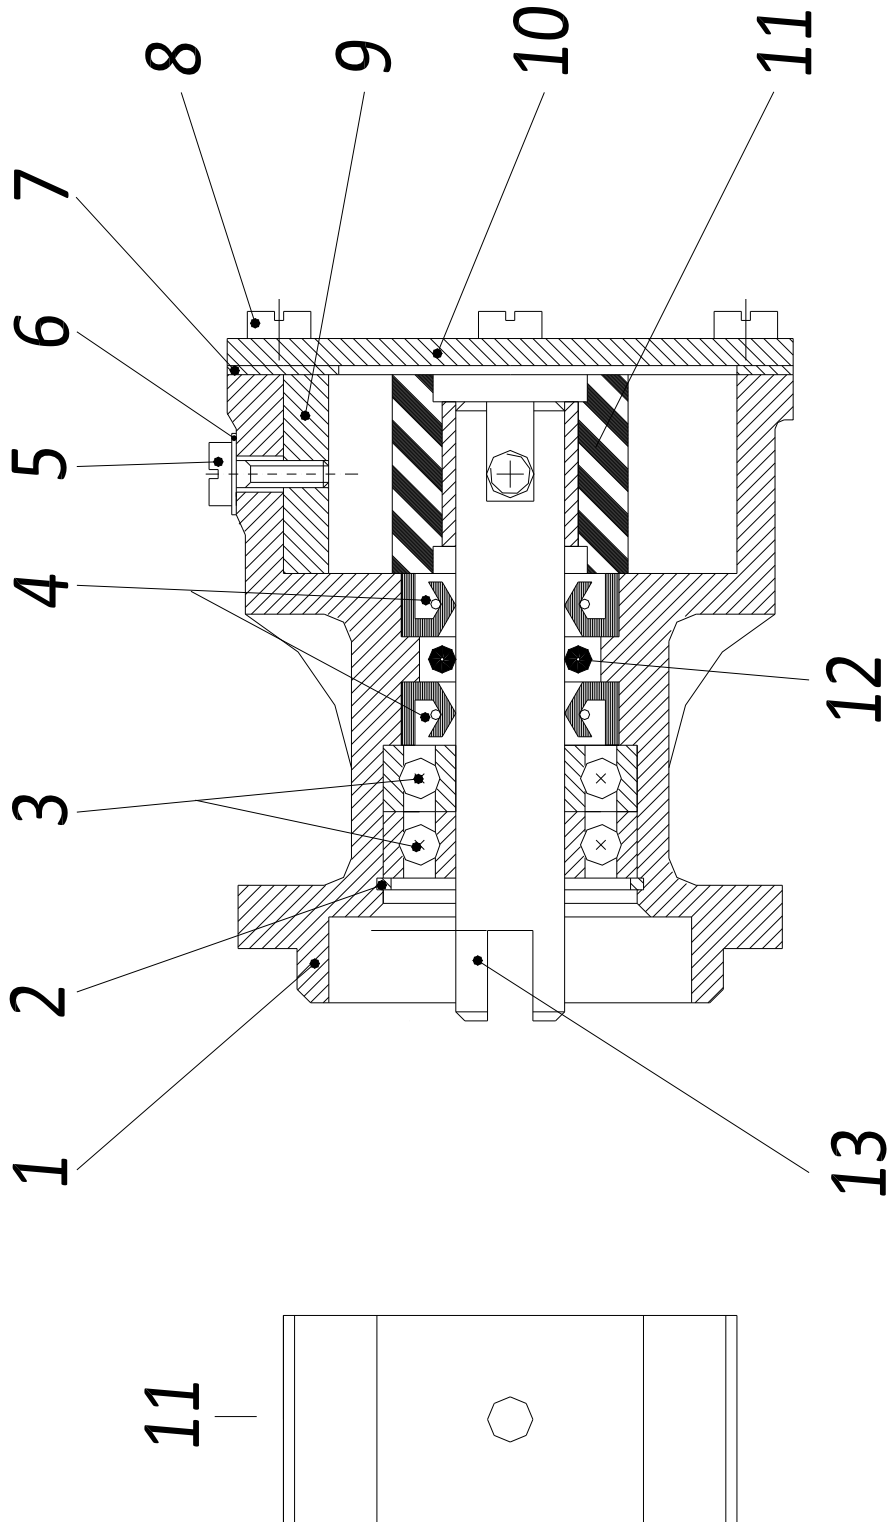

PAGURO - SPARE PARTS CATALOGUE
PAGURO 9000 v - TAB.2

PAGURO - SPARE PARTS CATALOGUE
PAGURO 9000 v - TAB.2

NO.	CODE:	DESCRIPTION	Q.TY
1	AD08SC0010	ELECTRICAL PLANT P6/9/6.5/8.5	1
2	AD09RE0016	RELE'	2
3	AD09RS0003	RESISTOR, R47	1
4	AD09TR0002	TRANSFORMER, CURRENT	1
5	AD09AT0005	TERMOSWITCH	1
6	AD08ID0002	BATTERY CHARGER REGULATOR	1
8	AD08SC0015	CONNECTOR, 8 PINS FEMALE	1
9	AD08SC0016	CONNECTOR, 8 PINS MALE	1
10	AD08DR0001	REMOTE CONTROL PANEL WITH CABLE (DISCONTINUED)	1
11	AD21CA0100	COMPLETE PLASTIC BOX WITH LABEL	1
12	AD38AD0012	STICKER, CONTROL PANEL	1
13	AC30SC0001-00	CABLE, 15MT	1
14	AD08SC0012	PRINTED CIRCUIT BOARD (DISCONTINUED)	1
15	AC30SC0002-00	CABLE, 15MT + ATS25	1
16	AD08DR0005-00	CONTROL PANEL ATS-25 WITH CABLE	1

PAGURO - SPARE PARTS CATALOGUE
PAGURO 9000 v - TAB.3

PAGURO - SPARE PARTS CATALOGUE
PAGURO 9000 v - TAB.3

NO.	CODE:	DESCRIPTION	Q.TY
1	AD09FE0001	FERRITITE	4
2	AD09PR0014	BOTTER TRANSFORMER SINGLEPH. 200VA P 230- 400V	1
3	AD09FI0001	EMC FILTER	1
4	AD09MO0002	CONNECTOR 82X52	1
5	AD08NS0002	INVERTER P9v/12v	1
6	AC30SC0003-00	INVERTER ELECTRICAL PLANT P9V/12V	1

PAGURO - SPARE PARTS CATALOGUE
 PAGURO 9000 v - TAB.4

PAGURO - SPARE PARTS CATALOGUE
PAGURO 9000 v - TAB.4

NO.	CODE:	DESCRIPTION	Q.TY
1	AD40AN4393	WATER PUMP ST106 LOMBARDINI/PAGURO	1
2	AD40AN2470	CIRCLIP 28X1.2	1
3	AD40AN2402	BALL BEARING 60012RS (12X28X8)	1
4	AD40AN3737	Lipseal 12x24x7	1
5	AD40AN5396	SCREW M4x8 FOR COG FIXING	1
6	ADHA0001-00	COPPER WASHER 4X8	1
7	AD40AN2521	GASKET FOR WATER PUMP COVER	1
8	AD40AN233	SCREW FOR WATER PUMP 4X8	1
9	AD40AN2381	CAM PLATE FOR WATER PUMP	1
10	AD40AN2380	WATER PUMP COVER	1
11	AD40AN3823	WATER PUMP IMPELLER (Ø 12.00 10 BLADES)	1
12	AD40AN1092	O-RING 3403 DI. 10.78X2.62	1
13	AD40AN4394	WATER PUMP SHAFT ST106 P LOMB.	1