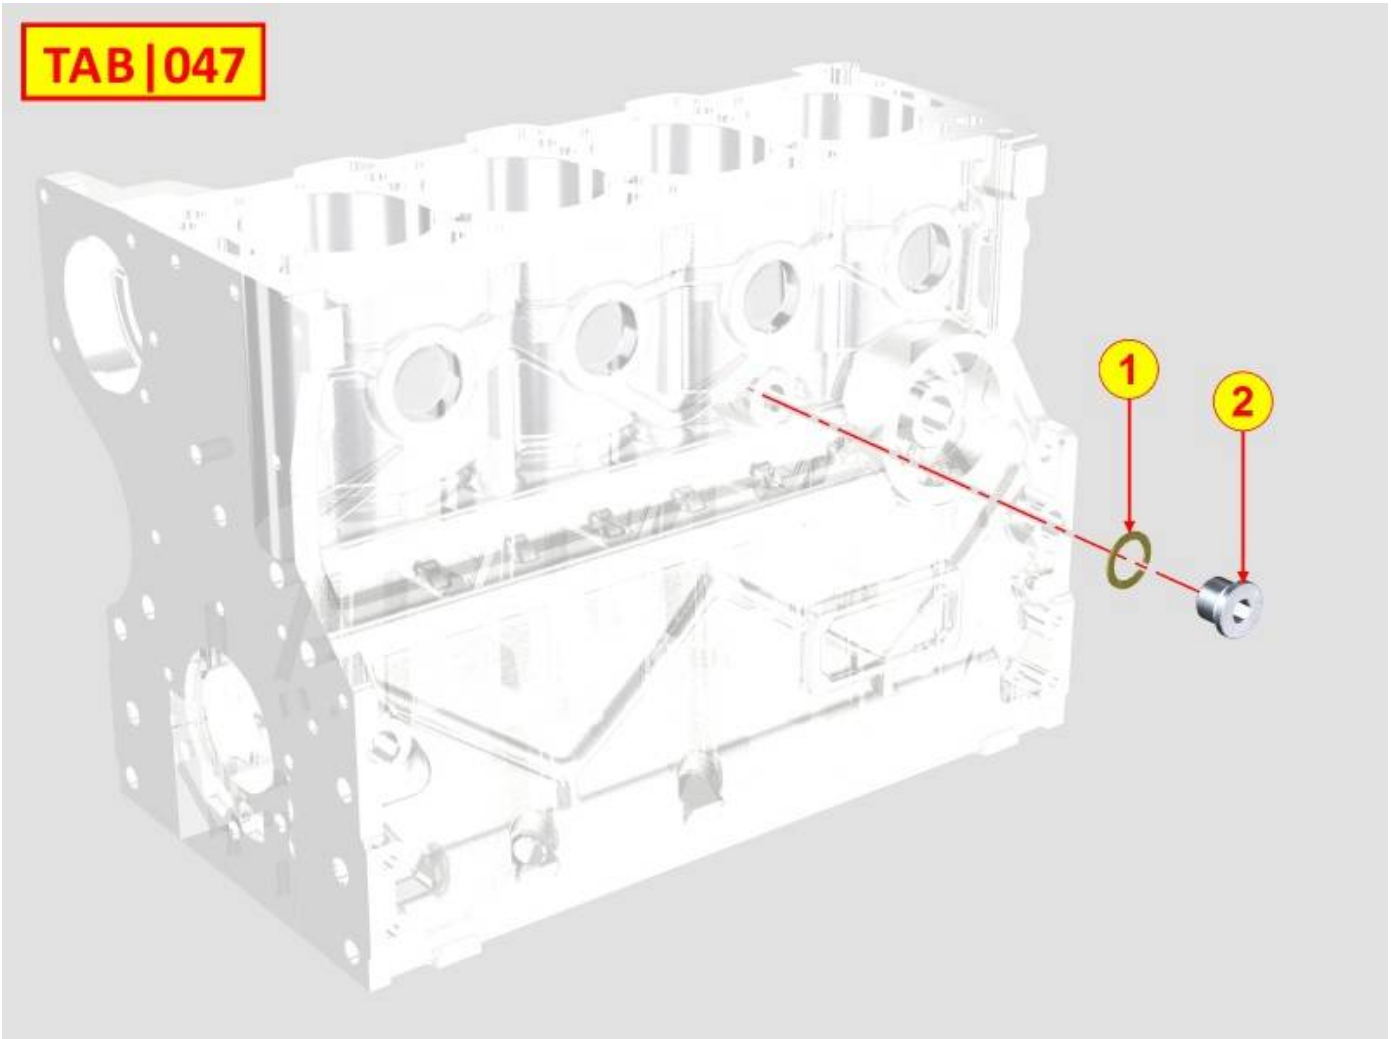

PAGURO - SPARE PARTS CATALOGUE
PAGURO 6500 - OIL COOLER

TAB | 047

PAGURO - SPARE PARTS CATALOGUE
PAGURO 6500 - OIL COOLER

NO.	CODE:	DESCRIPTION	Q.TY
1	AD40LO4670019	COPPER WASHER D22X16.2 1	1
2	AD40LO9040031	HEX PLUG M16X1.5 DIN 908 + ZNB	1