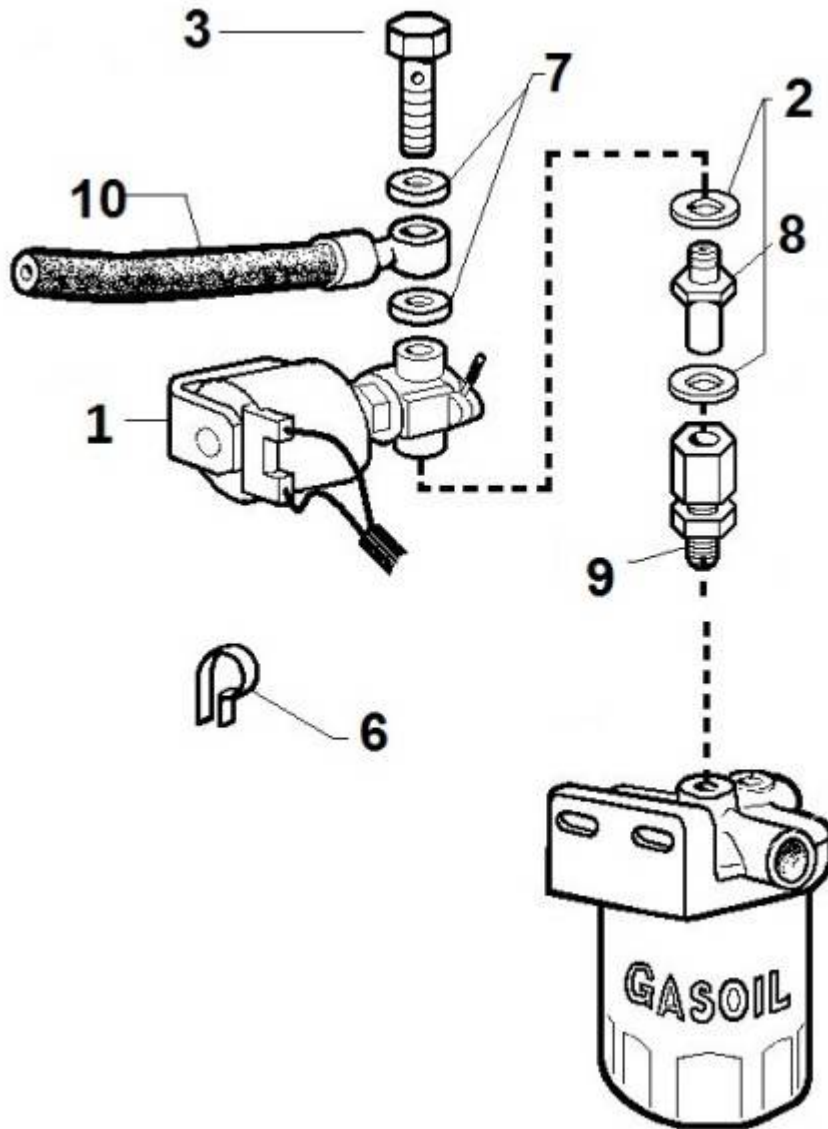

PAGURO - SPARE PARTS CATALOGUE
PAGURO 6500 - ELECTROVALVE

PAGURO - SPARE PARTS CATALOGUE
PAGURO 6500 - ELECTROVALVE

NO.	CODE:	DESCRIPTION	Q.TY
1	AD40LO3587197	SOLENOID VALVE WITH MANUAL RESET DEVICE	1
2	AD40LO4670059	COPPER WASHER D14/10.2 1	3
3	AD40LO1901115	BOLT	1
6	AD40LO3630170	CLAMP G11	1
7	AD40LO4670061	COPPER WASHER D19/14.2 1.5 THK	1
8	AD40LO7330314	UNION FOR EL. STOP	1
9	AD40LO7330315	JOINT	1
10	AD40LO9375748	FUEL PIPE	1