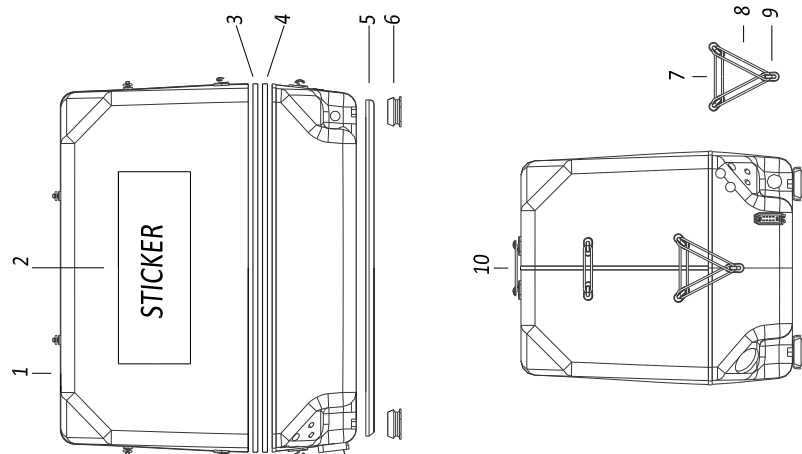

PAGURO - SPARE PARTS CATALOGUE
PAGURO 6500 - TAB. 4

PAGURO - SPARE PARTS CATALOGUE
PAGURO 6500 - TAB. 4

POS.	CODE	DESCRIPTION	Q.TY
1	AC10SB0018-00	CAPSULE P6.5	1
2	AD38AD0028	WAVE SCA, ADHESIVE P6.5	1
2	AD38AD0029	WAVE ASP, ADHESIVE P6.5	1
3	AD18MT0004	MOUSSE 14X8	1
4	AD19GI0001	COVER PLATES 20/60	1
5	D12ST0001	EXTERNAL BRACKET 700MM DX	1
5	D12ST0009	EXTERNAL BRACKET 700MM SX	1
6	AD11FI0005	SHOCK ABSORBER, EXT	4
7	AD21BL0001	CLOSING RUBBER STRIP LID	6
8	AD21BL0002	CLOSING RUBBER STRIP BOT	4
9	AD23TR0001	HOOK FOR SOUNDPROOFED CAPSULE	14
10	AD18MT0004	MOUSSE 14X18	1
11	AC12MT0013	INSULATION FOAM CAPSULE P6.5 LID	1
12	AC12MT0014	INSULATION FOAM CAPSULE P6.5 BOT	1