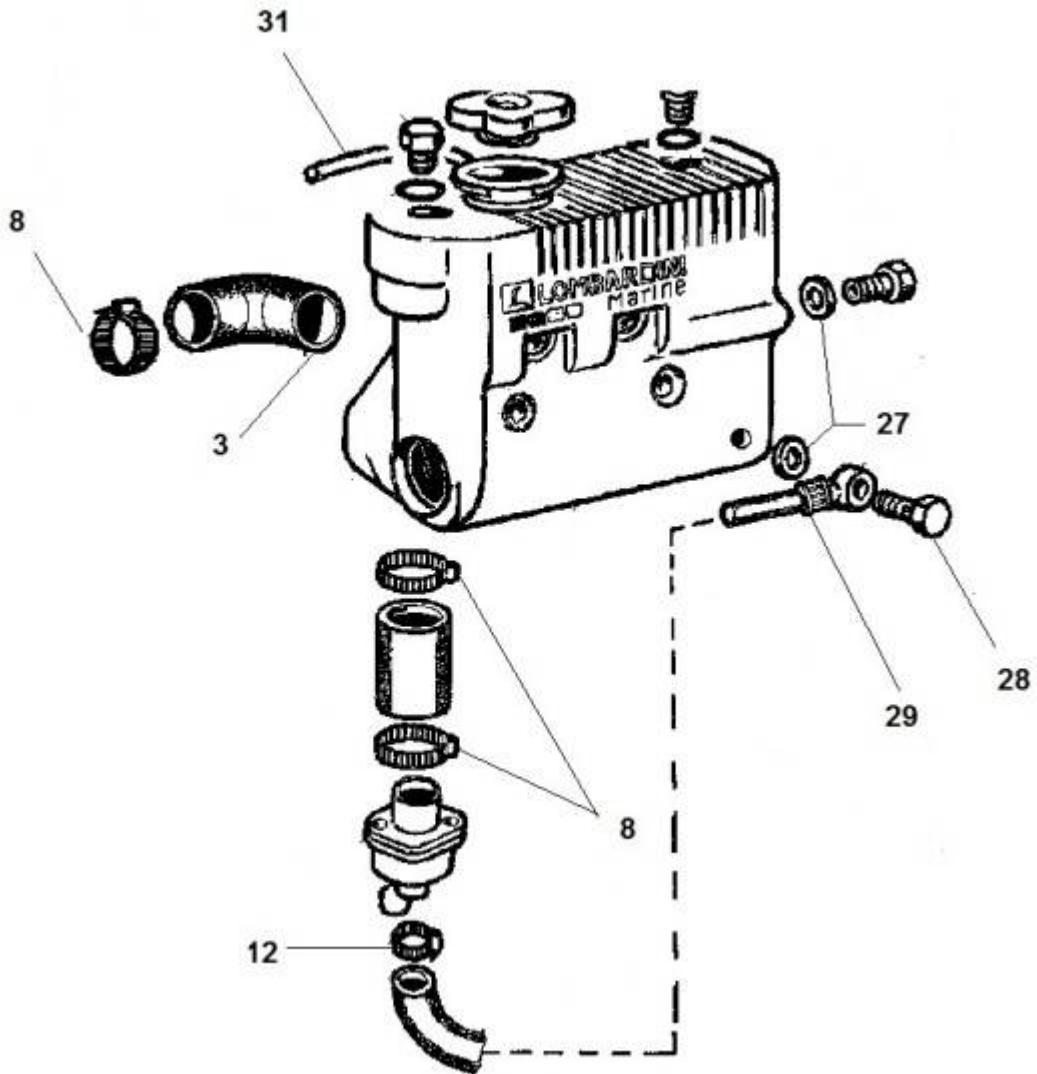

PAGURO - SPARE PARTS CATALOGUE
PAGURO 6500 - HOSES FOR WATER COOLER

PAGURO - SPARE PARTS CATALOGUE
PAGURO 6500 - HOSES FOR WATER COOLER

NO.	CODE:	DESCRIPTION	Q.TY
3	AD40LO9340017	TUBE	1
8	AD40LO3630128	CLAMP INOX 30-45	2
12	AD40LO3630129	CLAMP	1
13	AD40LO9305100	WATER HOSE	1
27	AD40LO4670061	COPPER WASHER D19/14.2 1.5 THK	2
28	AD40LO1901119	BOLT	1
39	AD40LO9580045	TUBE	1