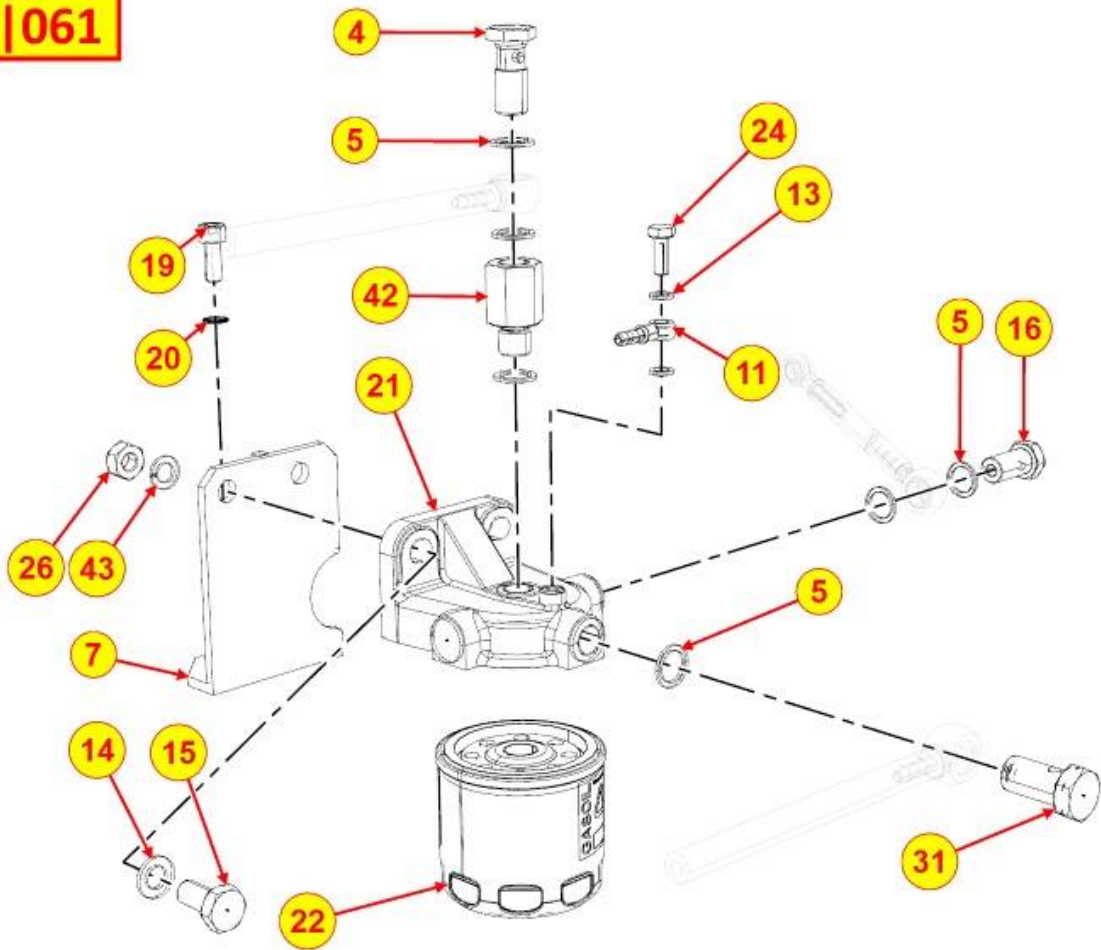

PAGURO - SPARE PARTS CATALOGUE
PAGURO 6500 - FUEL FILTER

TAB | 061

PAGURO - SPARE PARTS CATALOGUE
PAGURO 6500 - FUEL FILTER

NO.	CODE:	DESCRIPTION	Q.TY
5	AD40LO4670061	COPPER WASHER D19/14.2 1.5 THK	7
7	AD40LO8760110	SUPPORT (L.MARINE) GREY	1
11	AD40LO7270108	BANJO D.6	1
13	AD40LO4670062	COPPER WASHER D10/6.2 1.5 THK	2
14	AD40LO7625019	WASHER 10X18X2	2
15	AD40LO9730045	ALLEN SCREW 10X30- 5931-12.9+dac	2
16	AD40LO1901032	Banjo bolt 14X1	1
20	AD40LO7565007	SPRING WASHER D14.2/8.2	2
21	AD40LO3730125	FUEL FILTER	1
22	AD40LO2175288	FUEL FILTER	1
22	AD40LO2175288	FUEL FILTER	1
26	AD40LO3240033	NUT M10X1,5- UNI.5588-8S+ZN.B	2
31	AD40LO9680049	FUEL FILTER VALVE	1
43	AD40LO7565011	LOCK WASHER M10	2