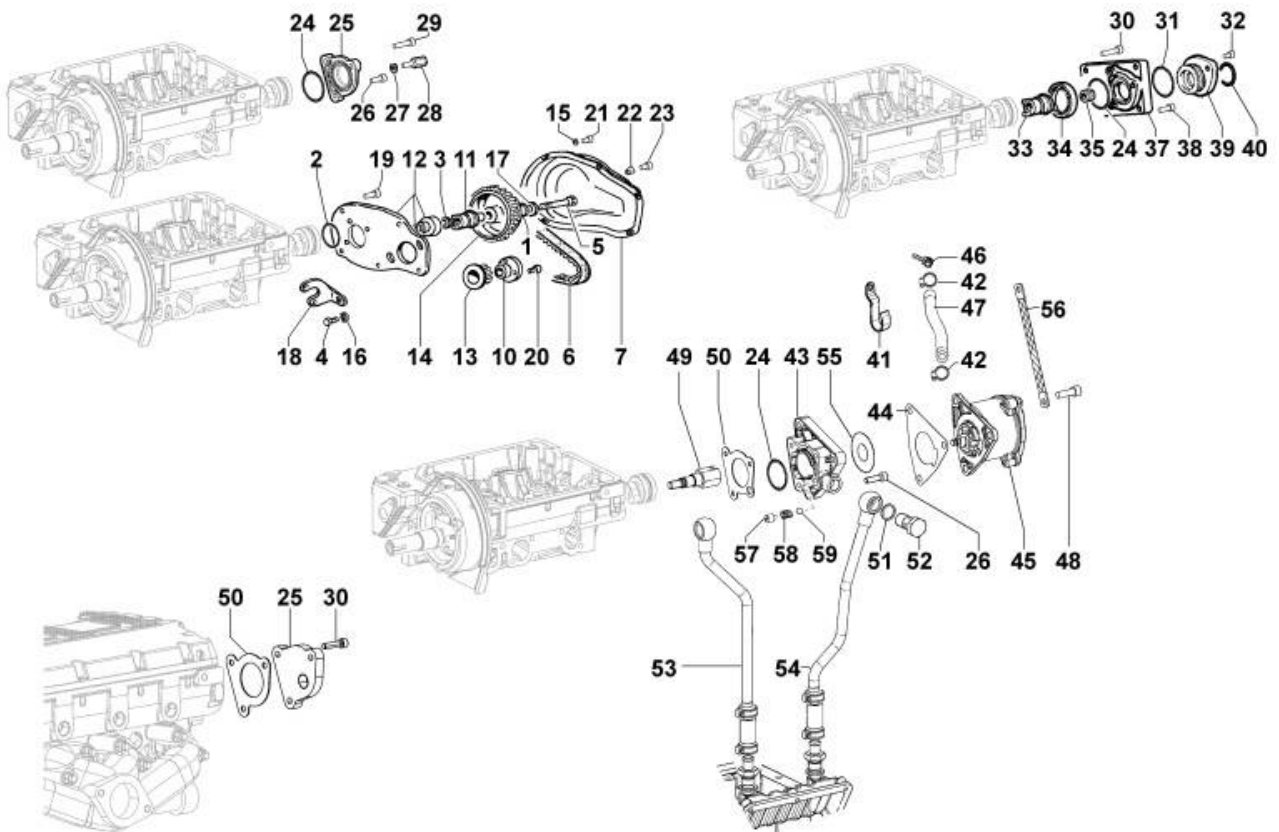

PAGURO - SPARE PARTS CATALOGUE
PAGURO 6500 - 3rd PTO

PAGURO - SPARE PARTS CATALOGUE
PAGURO 6500 - 3rd PTO

NO.	CODE:	DESCRIPTION	Q.TY
24	AD40LO1200233	ORING 40,95X2,62	2
26	AD40LO9730416	SOCKET HEAD SCREW M6X20 WITH DRYLOC	3