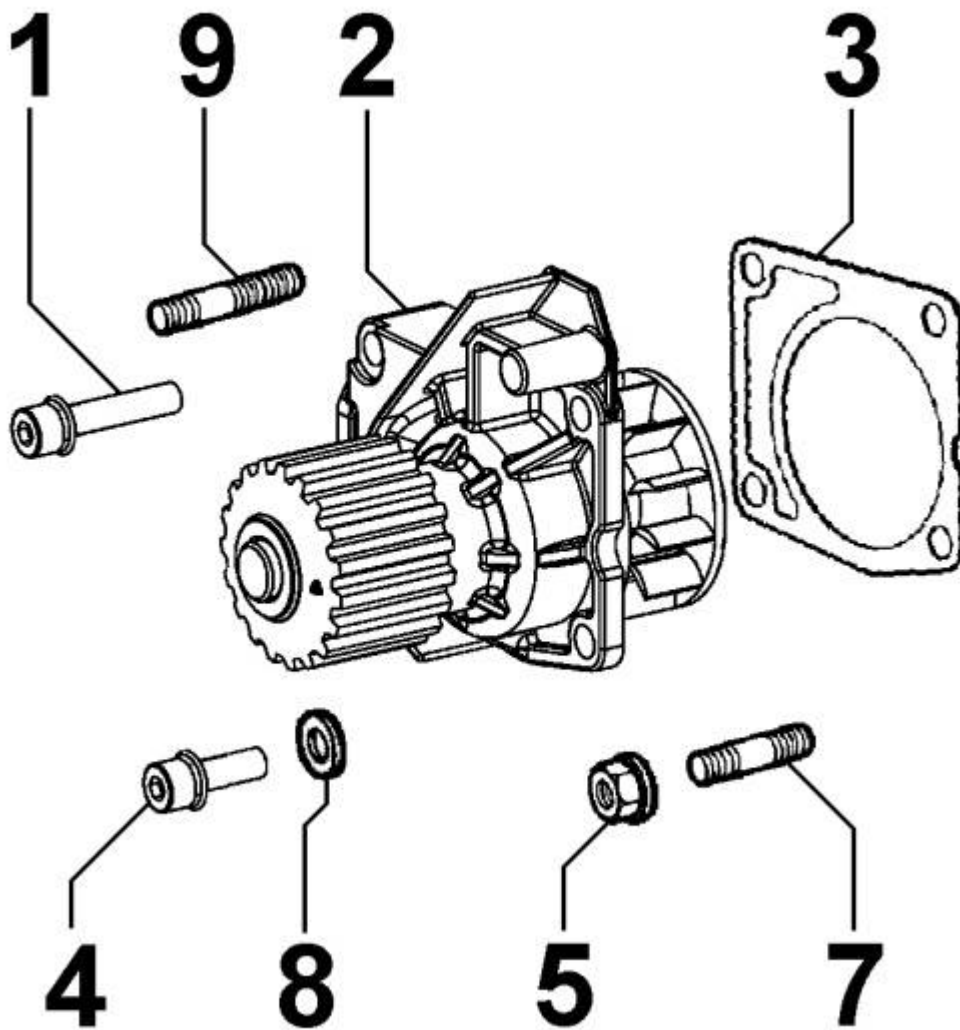

PAGURO - SPARE PARTS CATALOGUE
PAGURO 6500 - COOLANT PUMP

PAGURO - SPARE PARTS CATALOGUE
PAGURO 6500 - COOLANT PUMP

NO.	CODE:	DESCRIPTION	Q.TY
1	AD40LO1770178	THERMOSTAT	2
2	AD40LO6584540	WATER PUMP ASSLY	1
3	AD40LO4580215	WATER PUMP GASKET STEEL FOAM	1
4	AD40LO1770160	HEX FLANG HEAD M8x16-8G+ZN.B	2