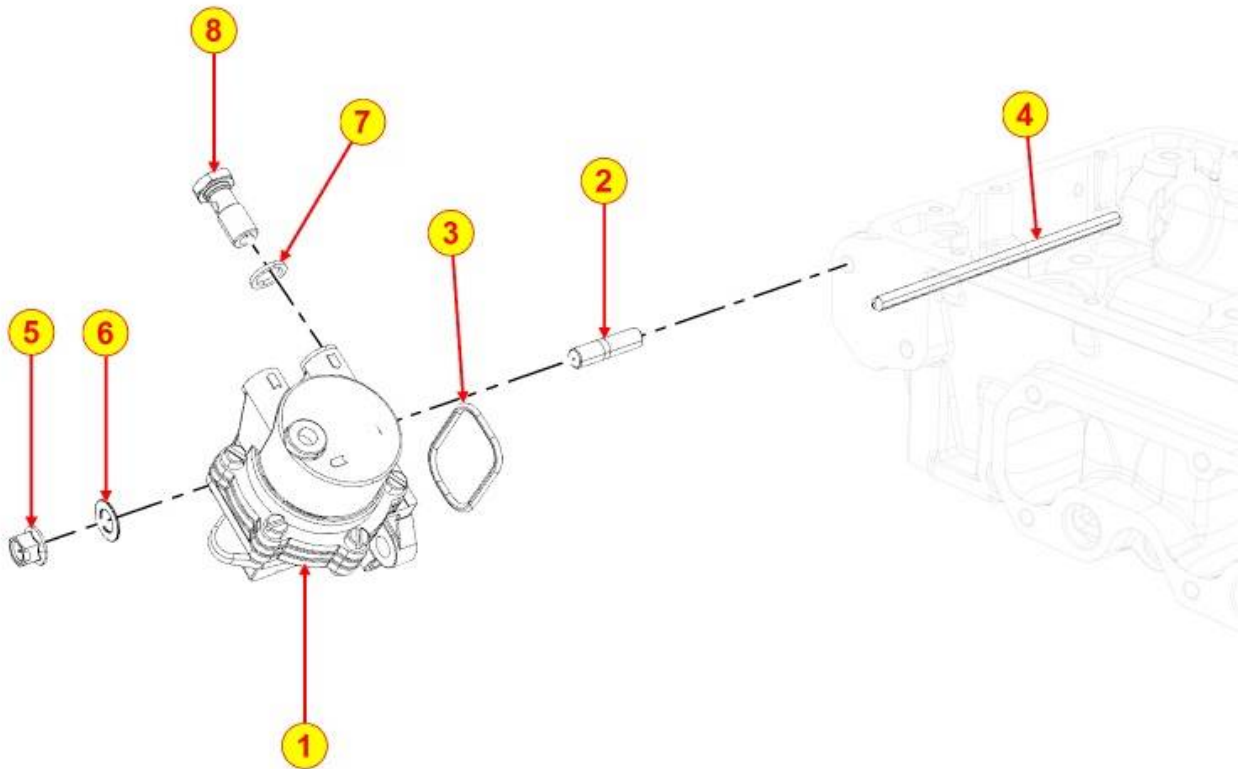

PAGURO - SPARE PARTS CATALOGUE
PAGURO 6500 - FUEL FEED PUMP

TAB | 062

PAGURO - SPARE PARTS CATALOGUE
PAGURO 6500 - FUEL FEED PUMP

NO.	CODE:	DESCRIPTION	Q.TY
1	AD40LO6585151	FUEL FEED PUMP	1
2	AD40LO6780008	STUD M8X20	2
3	AD40LO1200087	ORING 3150	1
4	AD40LO7200721	FUEL PUMP PUSH ROD	1
5	AD40LO3240164	NUT	2
6	AD40LO7555029	BEL WASHER D15/8.4 0.8 T	2
7	AD40LO4670059	COPPER WASHER D14/10.2 1.	4
8	AD40LO1901193	UNION BOLT M 10	2