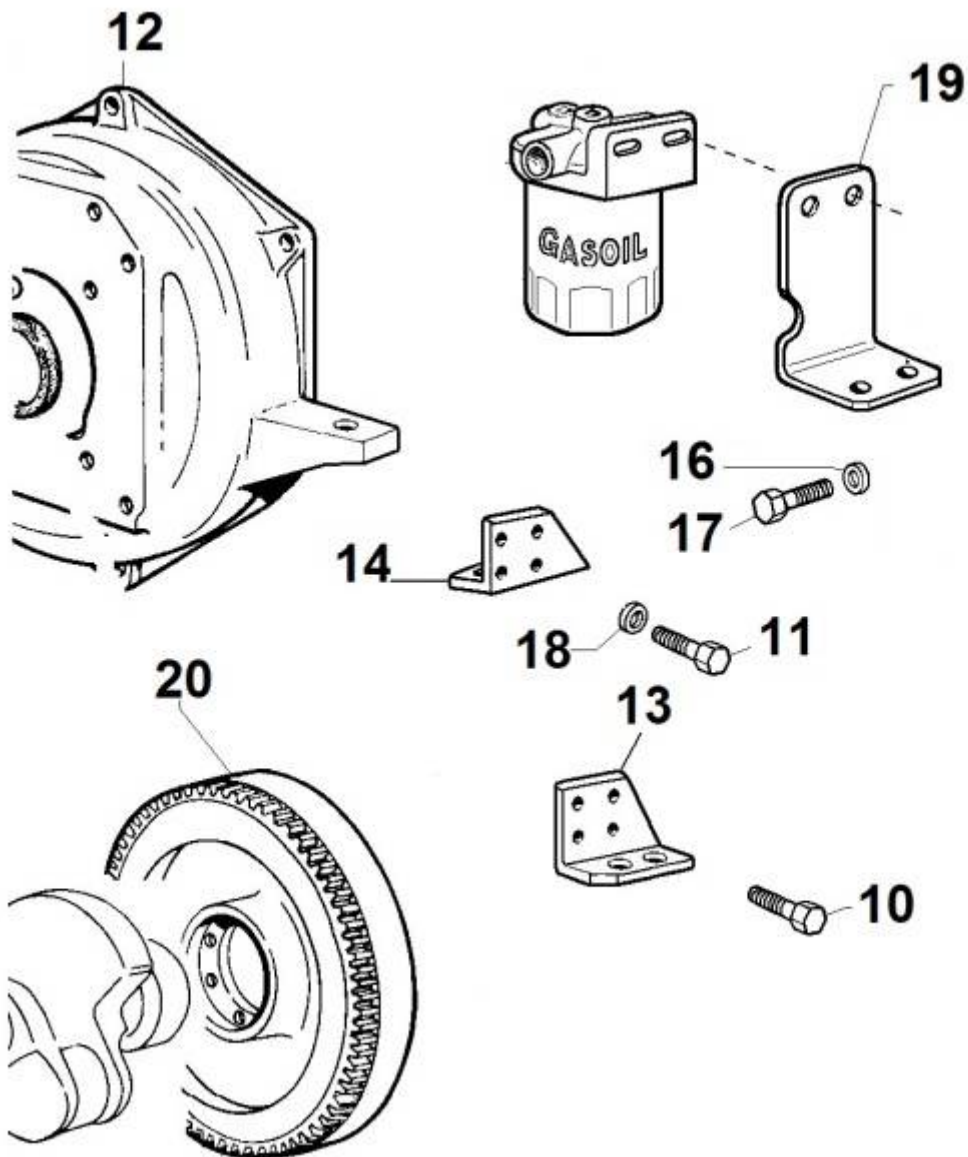

PAGURO - SPARE PARTS CATALOGUE  
PAGURO 6500 - 1st PTO ACCESSORIES

PAGURO - SPARE PARTS CATALOGUE  
**PAGURO 6500 - 1st PTO ACCESSORIES**

NO.	CODE:	DESCRIPTION	Q.TY
10	AD40LO1770124	SCREW	7
11	AD40LO1790037	BOLT N10	8
12	AD40LO2032315	SAE 5 BELL HOUSING	1
12	AD40LO2032436	BELL GREY	1
13	AD40LO6429561 (AD40LO6429350)	ENG.BRACK.BELL SIDE AND MOT.MGVOLPI GREY	1
14	AD40LO6429562 (AD40LO6429351)	ENG.BRACK.BELL SIDE AND MOT.MGVOLPI GREY	1
16	AD40LO7565013	SP. WASHER S C10	8
17	AD40LO1770123	SCREW	2
18	AD40LO7565013	SP. WASHER S C10	2
20	AD40LO9880938	Flywheel Assly for SAE 7" 1/2"	1