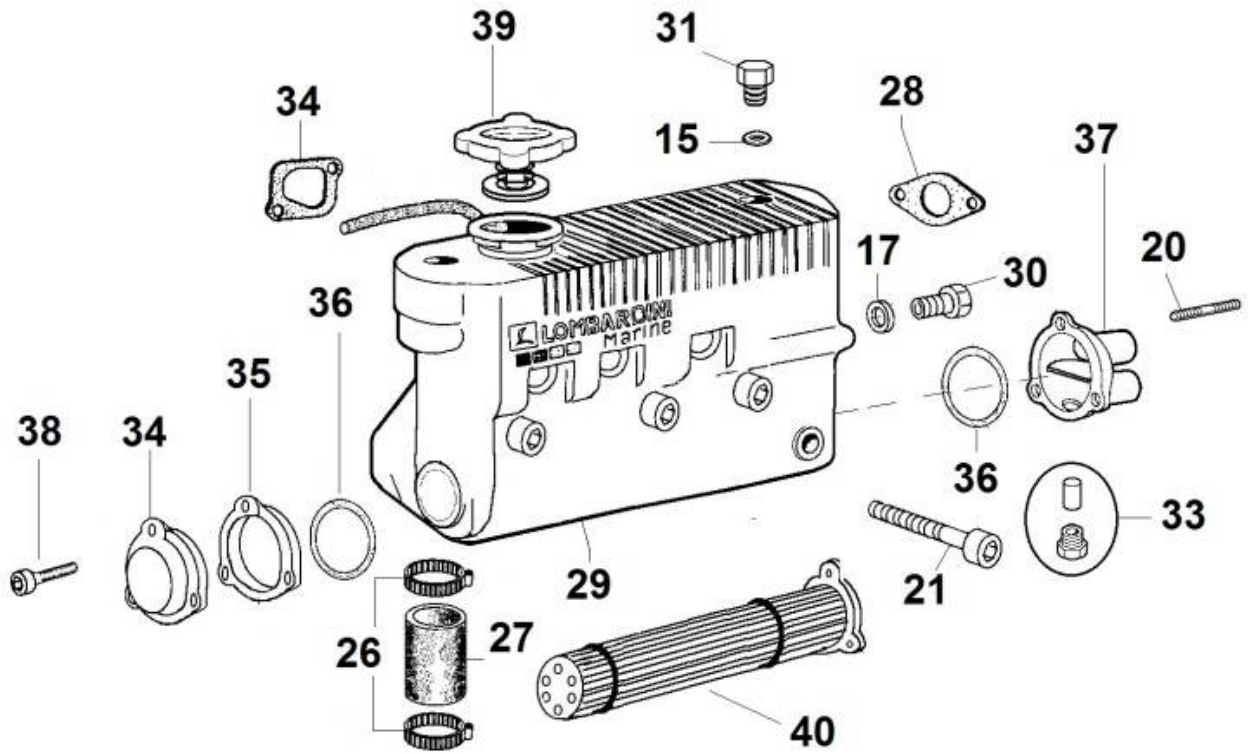

PAGURO - SPARE PARTS CATALOGUE
PAGURO 6500 - COOLANT RADIATOR

PAGURO - SPARE PARTS CATALOGUE
PAGURO 6500 - COOLANT RADIATOR

NO.	CODE:	DESCRIPTION	Q.TY
17	AD40LO4670061	COPPER WASHER D19/14.2 1.5 THK	1
20	AD40LO6780142	STUD BOLT	2
21	AD40LO9730221	SCREW	6
26	AD40LO3630128	CLAMP INOX 30-45	2
27	AD40LO9602072	TUBE	1
28	AD40LO4500102	GASKET	1
29	AD40LO7350440 (AD40LO7350243)	RADIATOR LDW1003 MARINE BLACK	1
33	AD40LO9080215	PLUG, ZINC ANODE	1
34	AD40LO4420070	EXHAUST MANIFOLD GASKET	2/3/4
35	AD40LO3527570	SPACER FOR RAD. FOCS	1
36	AD40LO1200265	SEALING ORING	4
37	AD40LO2655030	FRONT COVER	1
38	AD40LO9730211	SCREW	3
39	AD40LO9000114	CAP	1
40	AD40LO9340034	TUBE NEST	1
43	AD40LO9040037	CAP	1
48	AD40LO9080220	PLUG FOR EXCHANGER 1/8" GAS	1
49	AD40LO4670059	COPPER WASHER D14/10.2 1	1