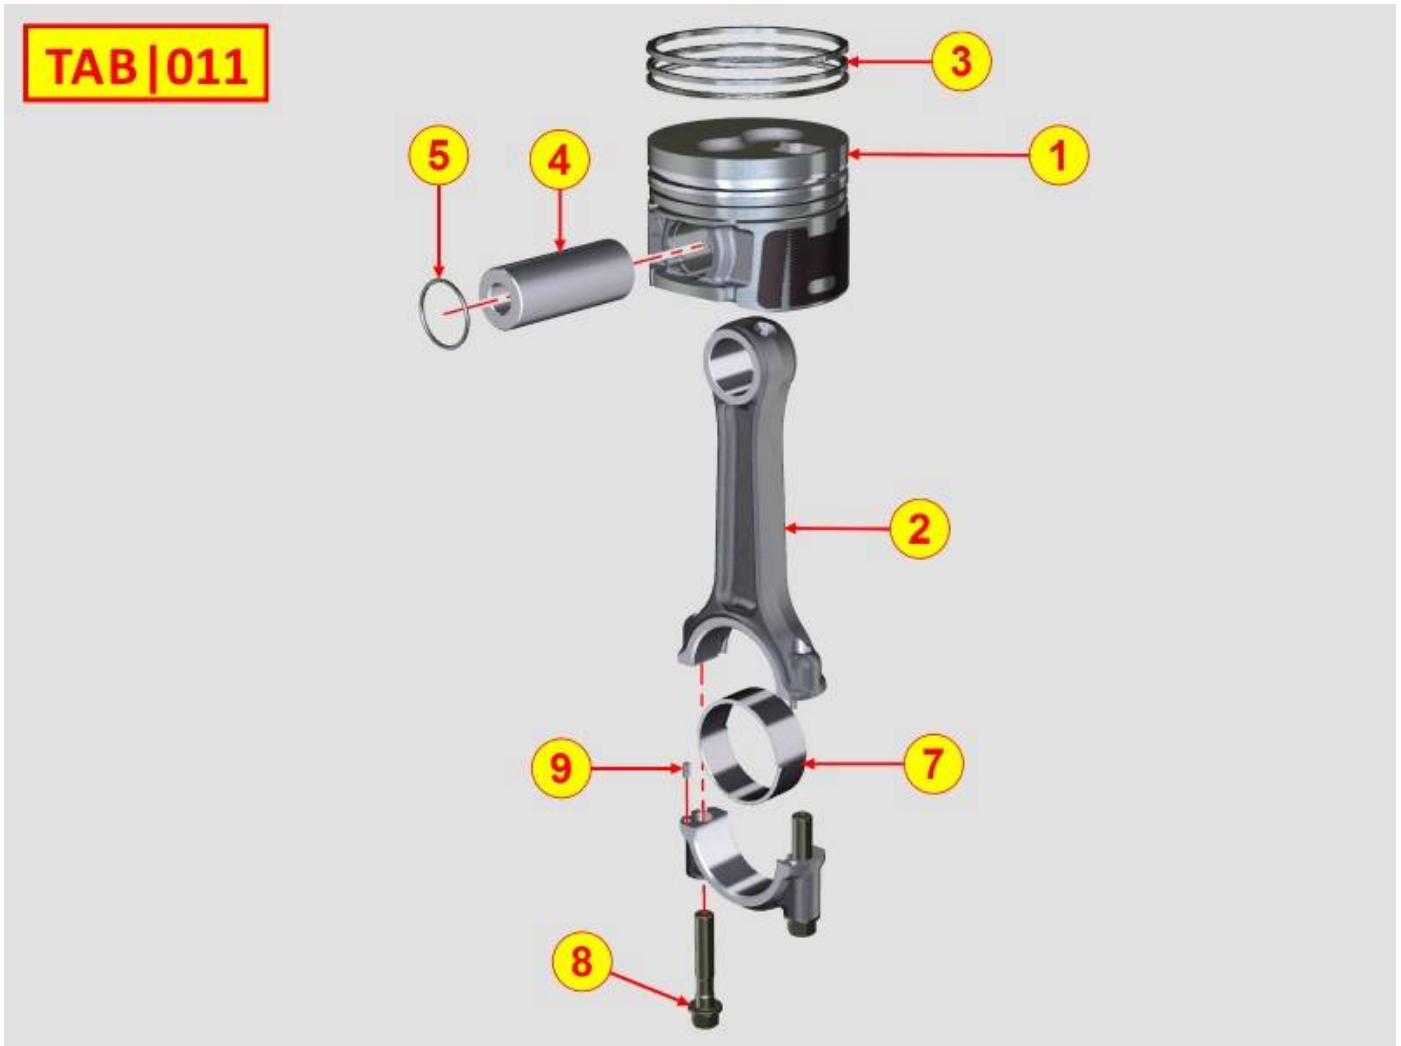

PAGURO - SPARE PARTS CATALOGUE
PAGURO 6500 - PISTON / CONNECTING ROD

PAGURO - SPARE PARTS CATALOGUE
PAGURO 6500 - PISTON / CONNECTING ROD

NO.	CODE:	DESCRIPTION	Q.TY
1	AD40LO6501512	PISTON SET STD	3
1	AD40LO6501513	COMPLETE PISTON FOCS 1404 +0,50	3
1	AD40LO6501514	COMPLETE PISTON FOCS 1404 +1,00	3
2	AD40LO1526226	CONNECTING ROD ASSY	3
3	AD40LO8211248	RINGS STAND.	2/3/4
3	AD40LO8211249	SEGMENTS SERIES STD FOCS 1404 +0,50	2/3/4
3	AD40LO8211250	SEGMENTS SERIES STD FOCS 1404 +1.00	2/3/4
4	AD40LO8480081	PISTON PIN 20X55 f.10,5	3
5	AD40LO1261099	PISTON CIRCLIP	6
6	AD40LO1630038	SMALL END BUSH	2/3/4
7	AD40LO1640116	BEARING STD	2/3/4
7	AD40LO1640117	UNDER SIZE CONNECTING ROD - 0,25	2/3/4
7	AD40LO1640118	UNDER SIZE CONNECTING ROD - 0,50	2/3/4
8	AD40LO1770101	CONROD SCREW FL 8X1X42 R12	4/6/8