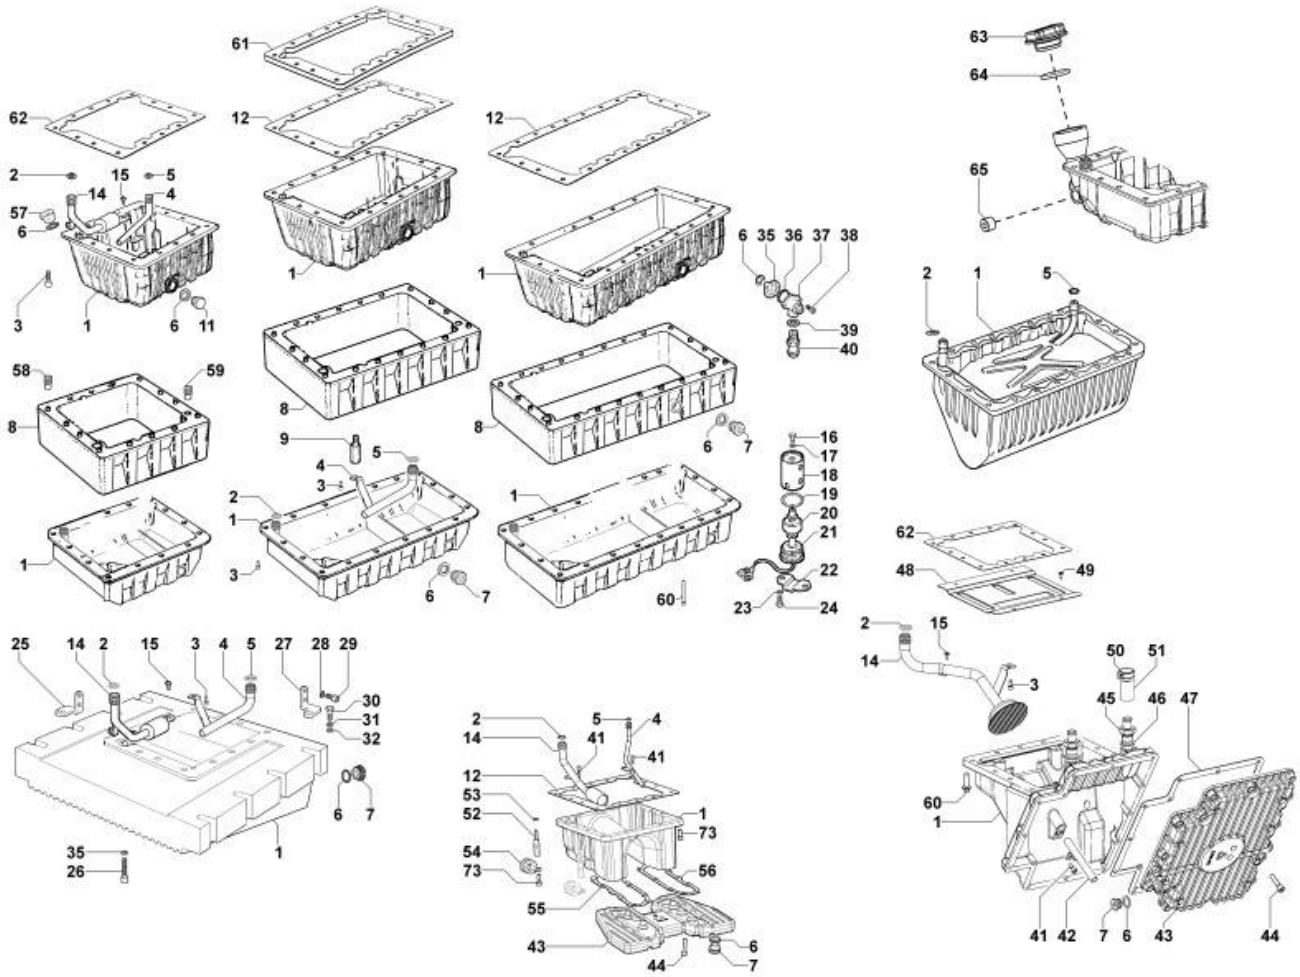

PAGURO - SPARE PARTS CATALOGUE
PAGURO 6500 - OIL PAN

PAGURO - SPARE PARTS CATALOGUE
PAGURO 6500 - OIL PAN

NO.	CODE:	DESCRIPTION	Q.TY
1	AD40LO6645551	OIL SUMP	1
2	AD40LO1200030	ORING 116-SILICONIC RUBBER	1
3	AD40LO1760130	HEX FLANG HEAD SCRE M6X12-8.8+Zn.B	19
4	AD40LO9485272	OIL RETURN PIPE	1
5	AD40LO1200274	OR D.8X3 FOR OIL RETURN PIPE	1
11	AD40LO9040035	OIL DRAIN PAN	1
35	AD40LO4170044	NUT (L.MARINE)	1