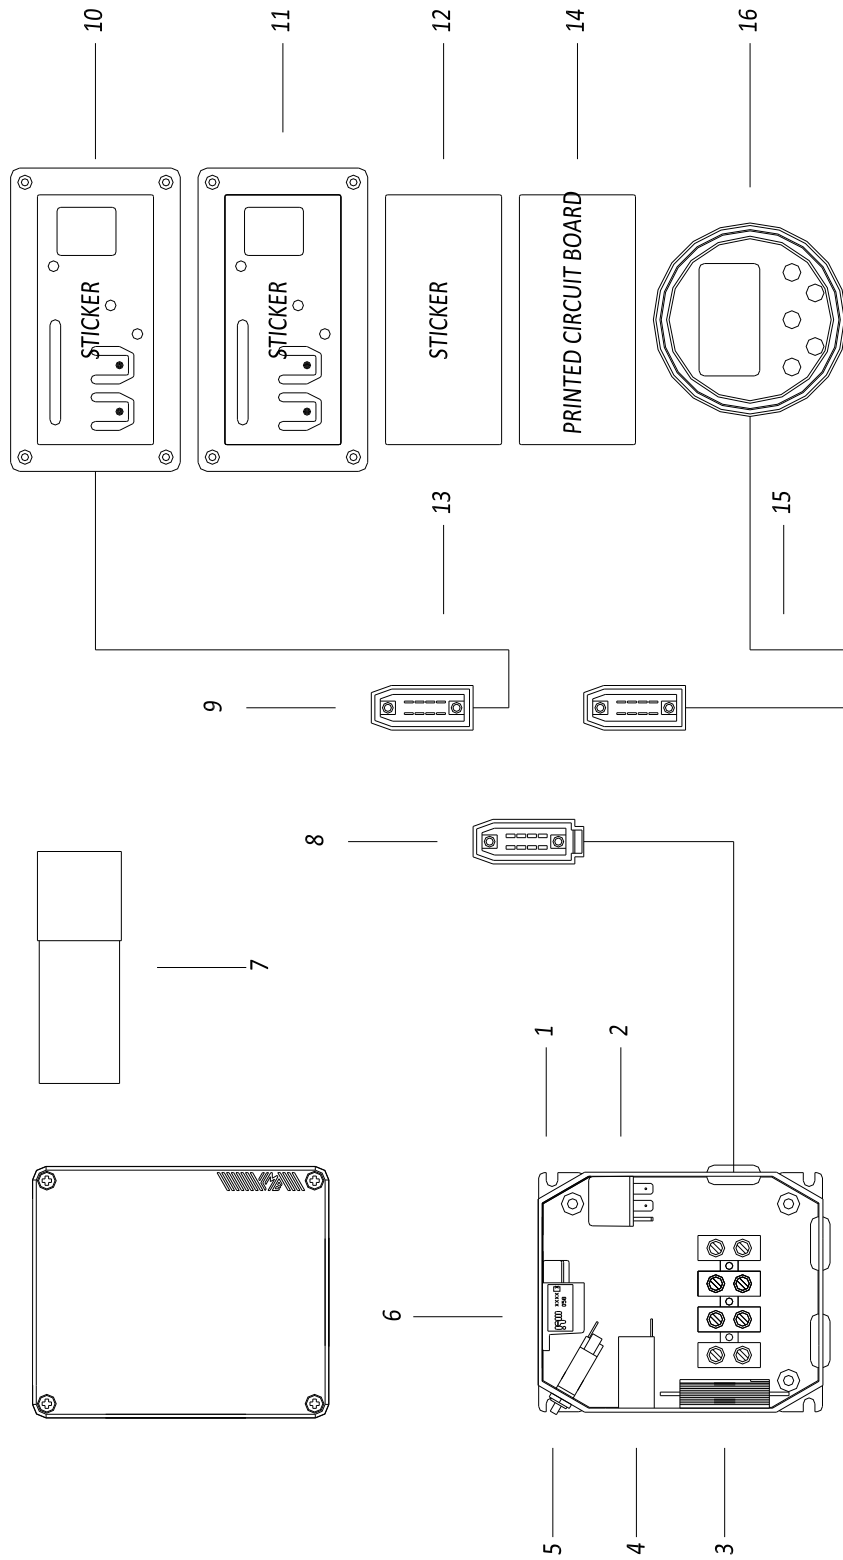

# SPARE PARTS CATALOGUE

**PAGURO - SPARE PARTS CATALOGUE**  
**PAGURO 6500 - TAB. 1**

PAGURO - SPARE PARTS CATALOGUE  
**PAGURO 6500 - TAB. 1**

POS.	CODE	DESCRIPTION	Q.TY
1	AD01LO0003	ENGINE LDW1003 3000RPM-	1
2	AC90SC0004-00	EXHAUST MANIFOLD P6/9/6.5/9v	1
3	AD23SS0003	TEMP. SWITCH ON EXHAUST 1 PRONG	1
4	AD03ZA0008-01	ROTOR P6.5	1
5	AD40CU0004	BEARING FOR ROTOR	1
7	AD44ZA0008	STATOR P6.5	1
8	AC05ZA0008	ALTERNATOR P6.5	1
9	AD16RARO17X23 X1.5	WASHER	1
10	AD13O0292C	CLOSING PLUG 3/8	1
11	AD40LO6429561	BRACKET SCA. SIDE	1
11	AD40LO6429562	BRACKET ASP SIDE	1
12	AD11FI0001-01	INTERNAL SHOCK ABSORBER P6/9/6.5/9v/12v	6
13	AD12ST0003	U ENGINE FRAME	1

PAGURO - SPARE PARTS CATALOGUE

**PAGURO 6500 - TAB. 2**

PAGURO - SPARE PARTS CATALOGUE

**PAGURO 6500 - TAB. 2**

POS.	CODE	DESCRIPTION	Q.TY
1	AD08SC0010	ELECTRICAL PLANT P6/9/6./8.5	1
2	AD09RE0016	RELE'	2
3	AD09RS0003	RESISTOR, R47	1
4	AD09TR0002	TRANSFORMER, CURRENT	1
5	AD09AT0005	TERMOSWITCH	1
6	AD08ID0002	BATTERY CHARGER REGULATOR	1
7	D09CO0280	CAPACITOR	1
8	AD08SC0015	CONNECTOR, 8 PINS FEMALE	1
9	AD08SC0016	CONNECTOR, 8 PINS MALE	1
10	AD08DR0001	REMOTE CONTROL PANEL WITH CABLE (DISCONTINUED)	1
11	AD21CA0100	COMPLETE PLASTIC BOX WITH LABEL	1
12	AD38AD0012	STICKER, CONTROL PANEL	1
13	AC30SC0001-00	CABLE, 15MT	1
14	AD08SC0012	PRINTED CIRCUIT BOARD (DISCONTINUED)	1
15	AC30SC0002-00	CABLE, 15MT + ATS25	1
16	AD08DR0005-00	CONTROL PANEL ATS- 25	1