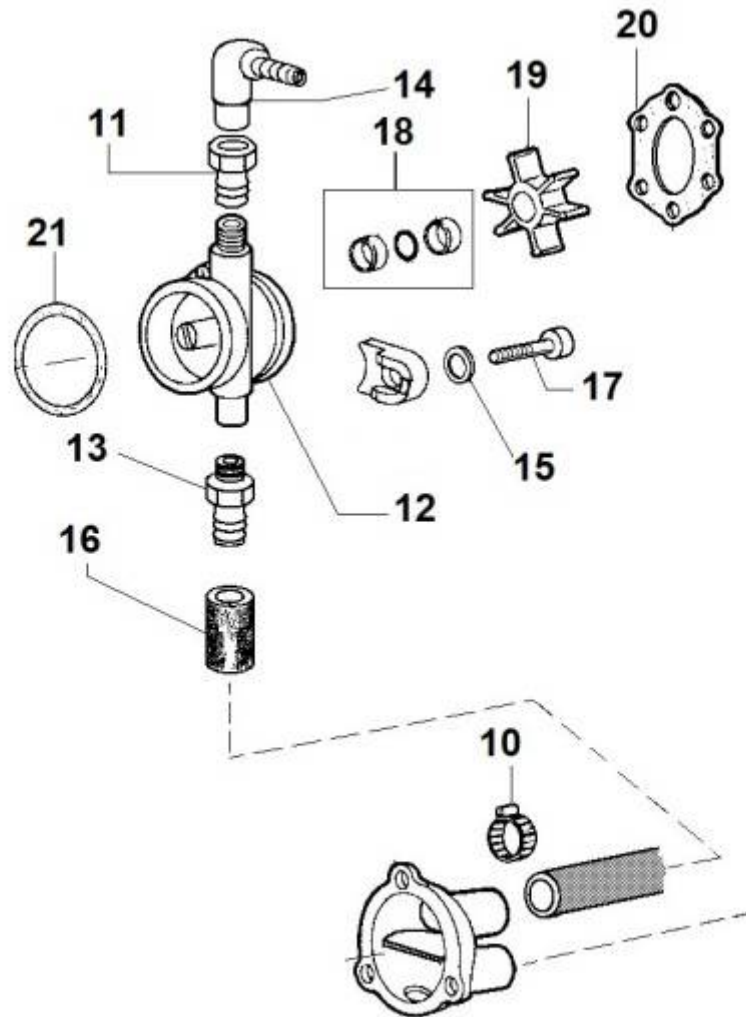

PAGURO - SPARE PARTS CATALOGUE
PAGURO 6500 - COOLANT PUMP

PAGURO - SPARE PARTS CATALOGUE
PAGURO 6500 - COOLANT PUMP

NO.	CODE:	DESCRIPTION	Q.TY
10	AD40LO3630111	CLAMP	2
11	AD40LO5953072	NIPPLE	1
12	AD40LO6584510	PUMP, SEA WATER	1
13	AD40LO7330245	CONNECTOR	1
14	AD40LO7330284	CONNECTOR	1
15	AD40LO7625209	WASHER	2
16	AD40LO9602170	TUBE	1
17	AD40LO9730220	SCREW	2
18	AD40LO8150028	ORING KIT	1
19	AD40LO4200204	IMPELLER	1
20	AD40LO4775498	GASKET	1
21	AD40LO1200233	ORING 40,95X2,62 U	1