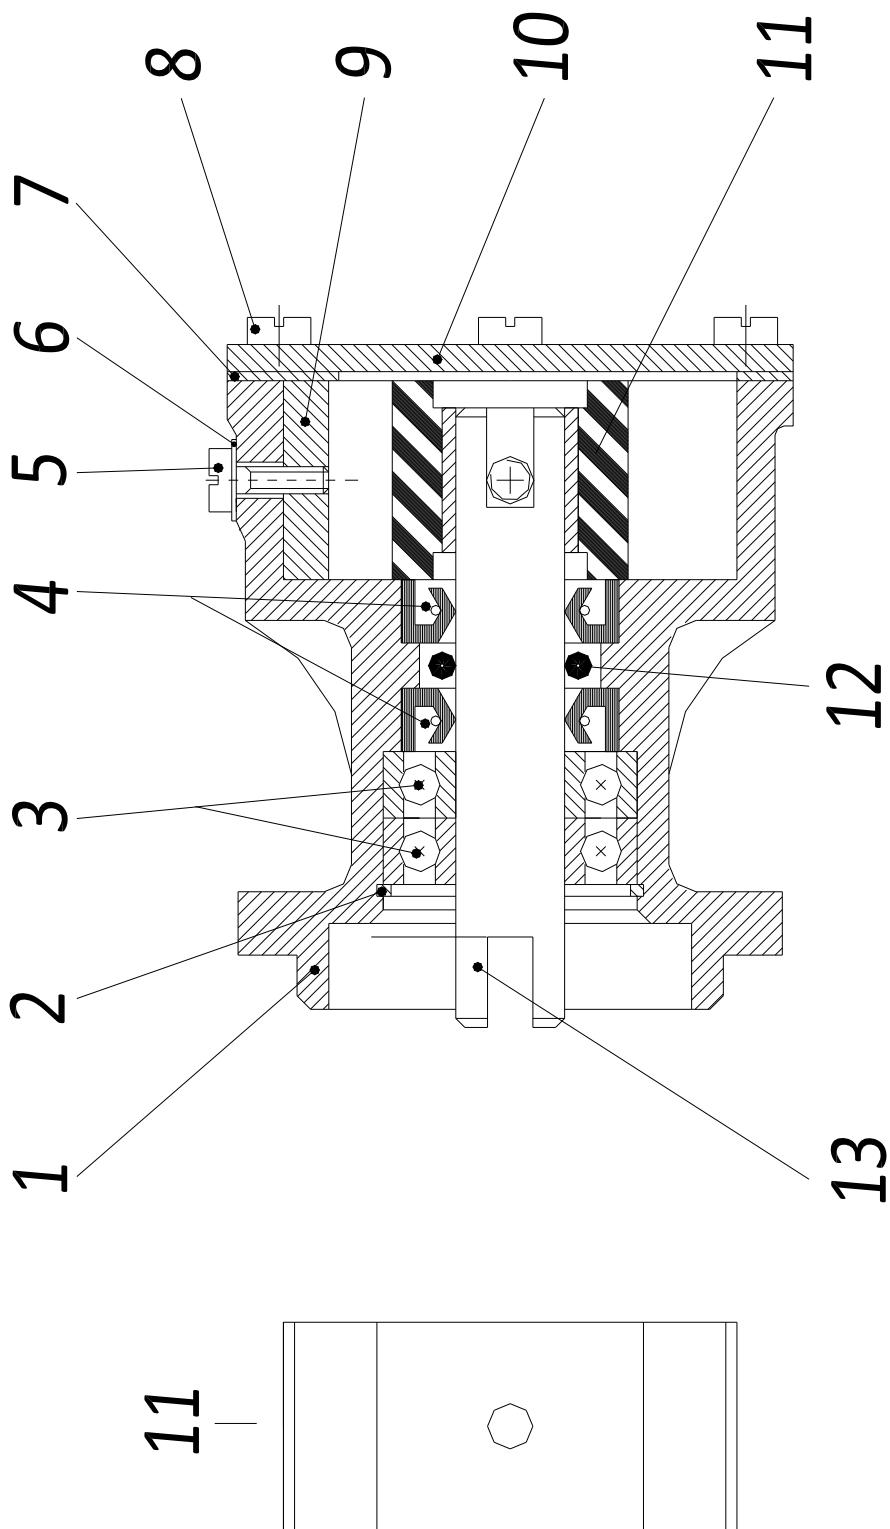

PAGURO - SPARE PARTS CATALOGUE

**PAGURO 6500 - TAB. 2**

PAGURO - SPARE PARTS CATALOGUE

**PAGURO 6500 - TAB. 2**

POS.	CODE	DESCRIPTION	Q.TY
1	AD08SC0010	ELECTRICAL PLANT P6/9/6./8.5	1
2	AD09RE0016	RELE'	2
3	AD09RS0003	RESISTOR, R47	1
4	AD09TR0002	TRANSFORMER, CURRENT	1
5	AD09AT0005	TERMOSWITCH	1
6	AD08ID0002	BATTERY CHARGER REGULATOR	1
7	D09CO0280	CAPACITOR	1
8	AD08SC0015	CONNECTOR, 8 PINS FEMALE	1
9	AD08SC0016	CONNECTOR, 8 PINS MALE	1
10	AD08DR0001	REMOTE CONTROL PANEL WITH CABLE (DISCONTINUED)	1
11	AD21CA0100	COMPLETE PLASTIC BOX WITH LABEL	1
12	AD38AD0012	STICKER, CONTROL PANEL	1
13	AC30SC0001-00	CABLE, 15MT	1
14	AD08SC0012	PRINTED CIRCUIT BOARD (DISCONTINUED)	1
15	AC30SC0002-00	CABLE, 15MT + ATS25	1
16	AD08DR0005-00	CONTROL PANEL ATS- 25	1

PAGURO - SPARE PARTS CATALOGUE  
PAGURO 6500 - TAB. 3

PAGURO - SPARE PARTS CATALOGUE  
**PAGURO 6500 - TAB. 3**

NO.	CODE:	DESCRIPTION	Q.TY
1	AD40AN4393	WATER PUMP ST106 LOMBARDINI/PAGURO	1
2	AD40AN2470	CIRCLIP 28X1.2	1
3	AD40AN2402	BALL BEARING 60012RS (12X28X8)	1
4	AD40AN3737	Lipseal 12x24x7	1
5	AD40AN5396	SCREW M4x8 FOR COG FIXING	1
6	ADHA0001-00	COPPER WASHER 4X8	1
7	AD40AN2521	GASKET FOR WATER PUMP COVER	1
8	AD40AN233	SCREW FOR WATER PUMP 4X8	1
9	AD40AN2381	CAM PLATE FOR WATER PUMP	1
10	AD40AN2380	WATER PUMP COVER	1
11	AD40AN3823	WATER PUMP IMPELLER (Ø 12.00 10 BLADES)	1
12	AD40AN1092	O-RING 3403 DI. 10.78X2.62	1
13	AD40AN4394	WATER PUMP SHAFT ST106 P LOMB.	1