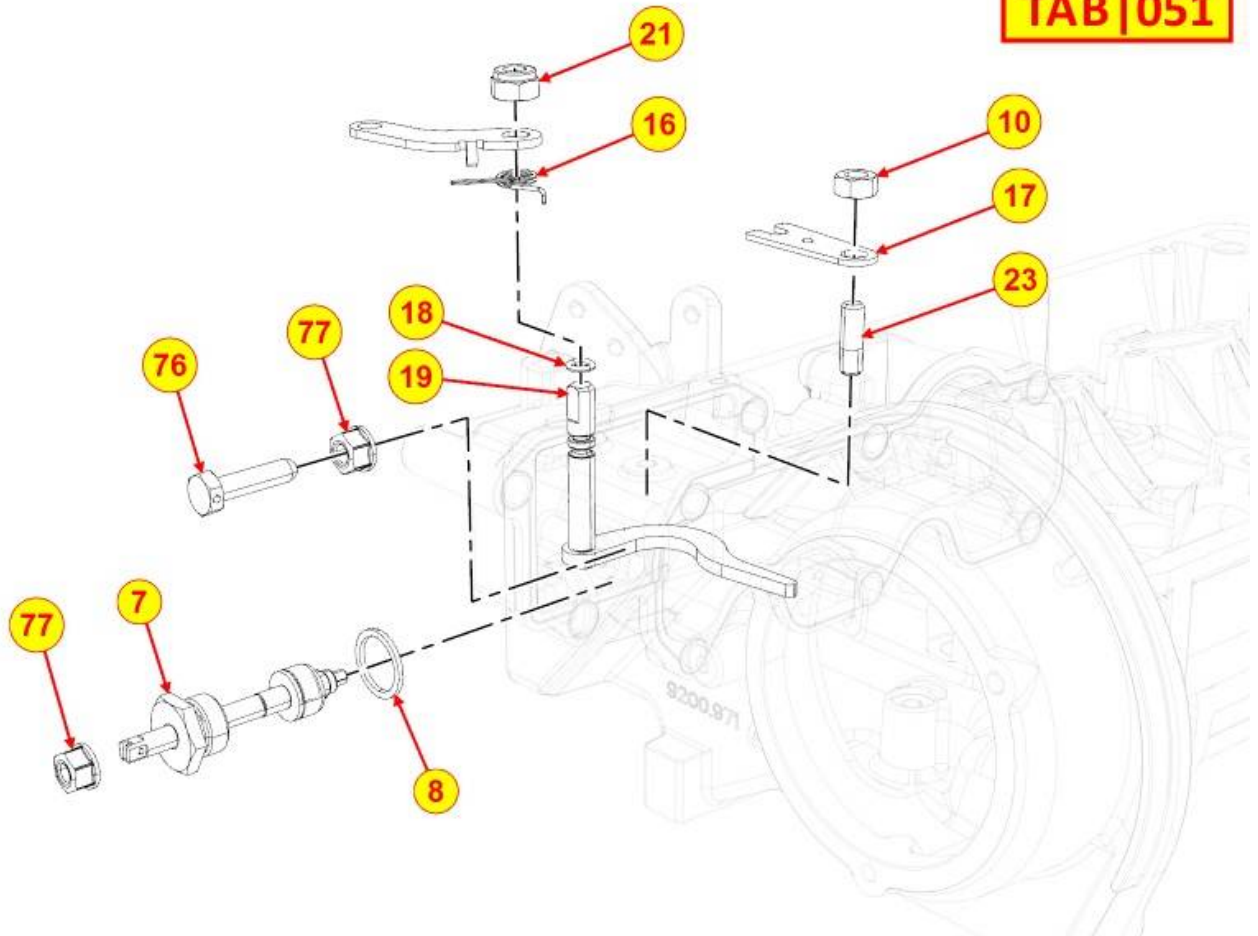

PAGURO - SPARE PARTS CATALOGUE
PAGURO 6500 - CONTROLS

TAB|051

PAGURO - SPARE PARTS CATALOGUE
PAGURO 6500 - CONTROLS

NO.	CODE:	DESCRIPTION	Q.TY
7	AD40LO8576138	TORQUE ADAPTOR FOCS 3000RPM	1
8	AD40LO4480046	COPPER WASHER 16.2X20X1.5	1
10	AD40LO3240008	NUT M6-CI.8 type 1- ISO	1
16	AD40LO5660047	LEVER SPRING	1
17	AD40LO6275114	LOCKING STOP LEVER PLATE	1
18	AD40LO1200051	RING	1
19	AD40LO5200413	INTERNAL STOP LEVER	1
20	AD40LO5200414	EXTERNAL STOP LEVER	1
21	AD40LO3203075	LOCKNUT M.8 h. 8,5	1
23	AD40LO6760044	STUD 6X1X10 UNI 5911	1
76	AD40LO1760128	SCREW M6 FOR EXTERNAL LEVER SET UP	1
77	AD40LO3240153	NUT M 6X1 SEAL LOCK	2
80	AD40LO7565004	SPRING WASHER D11.1/6.1 1.3 TH	2