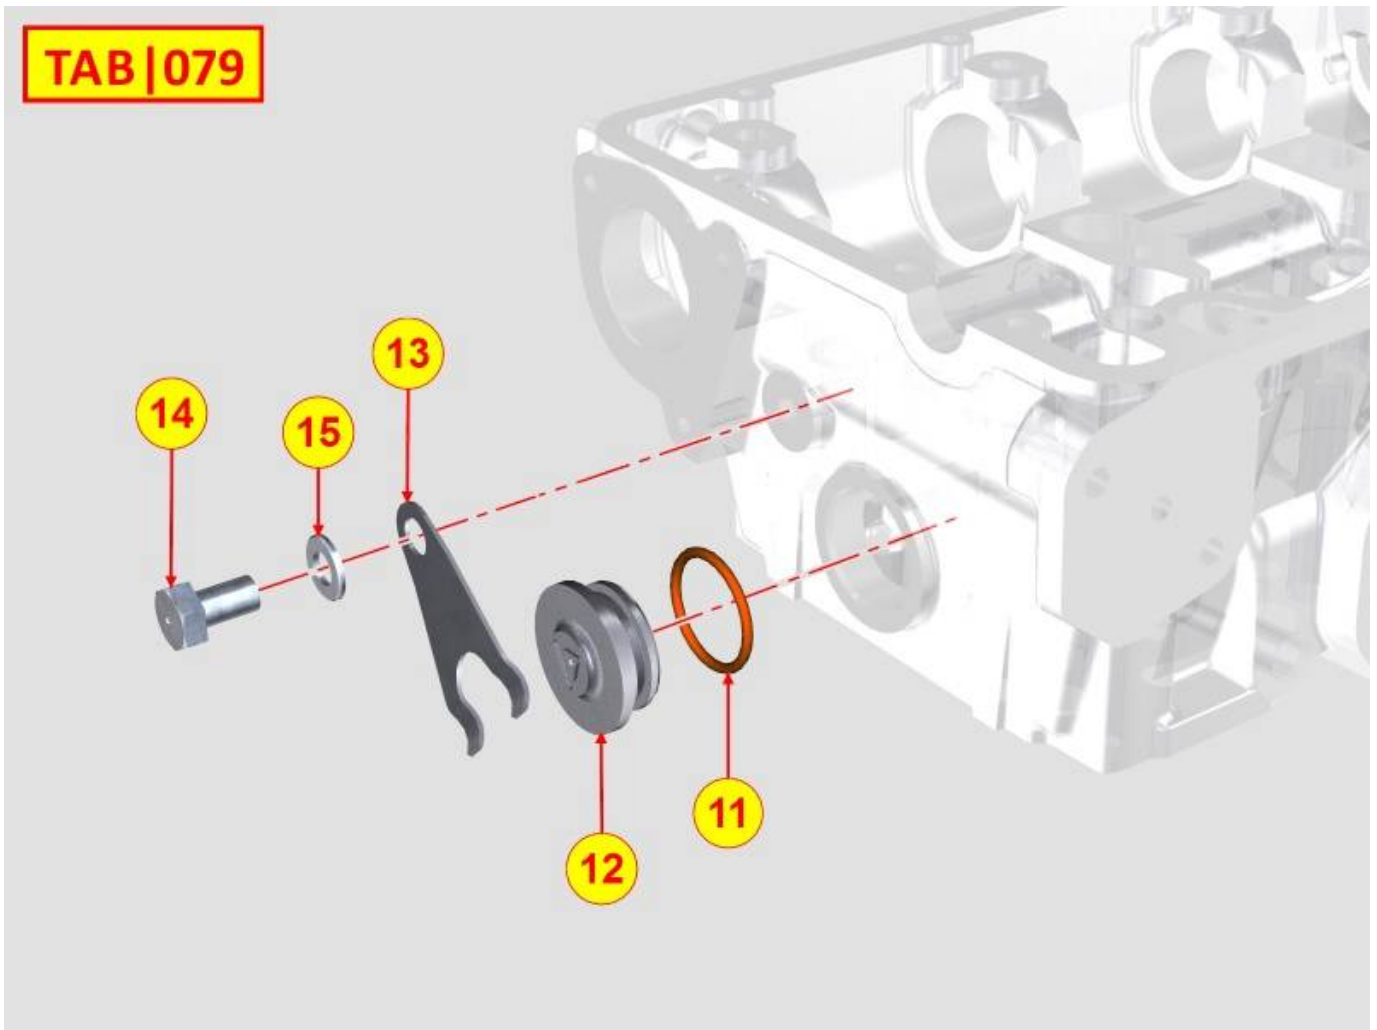

PAGURO - SPARE PARTS CATALOGUE
PAGURO 6500 - OIL PAN

NO.	CODE:	DESCRIPTION	Q.TY
1	AD40LO6645551	OIL SUMP	1
2	AD40LO1200030	ORING 116-SILICONIC RUBBER	1
3	AD40LO1760130	HEX FLANG HEAD SCRE M6X12-8.8+Zn.B	19
4	AD40LO9485272	OIL RETURN PIPE	1
5	AD40LO1200274	OR D.8X3 FOR OIL RETURN PIPE	1
11	AD40LO9040035	OIL DRAIN PAN	1
35	AD40LO4170044	NUT (L.MARINE)	1

PAGURO - SPARE PARTS CATALOGUE
PAGURO 6500 - FITTING FOR CAB HEATING