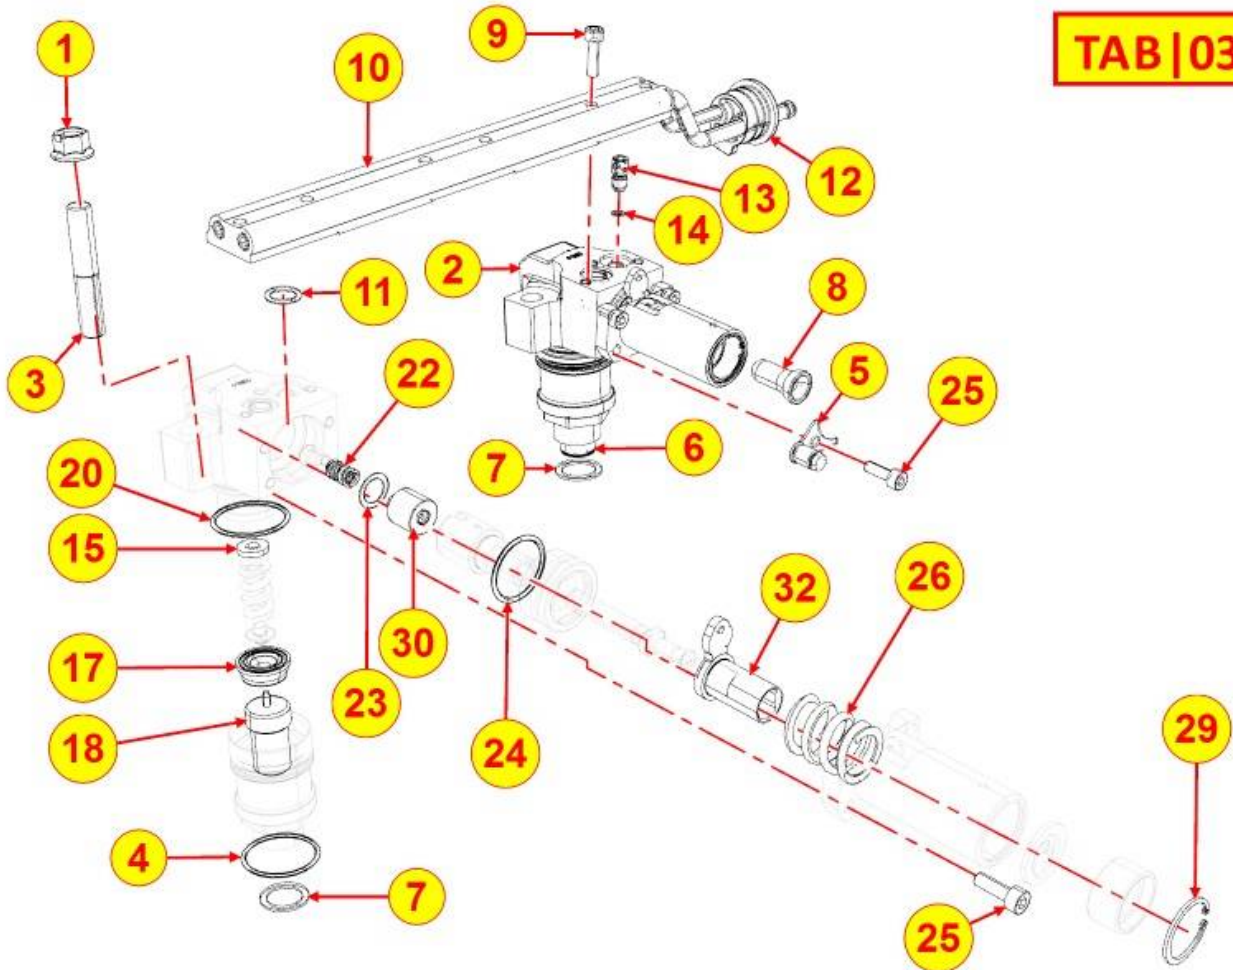

PAGURO - SPARE PARTS CATALOGUE
PAGURO 6500 - INJECTION SYSTEM

TAB | 030

PAGURO - SPARE PARTS CATALOGUE
PAGURO 6500 - INJECTION SYSTEM

NO.	CODE:	DESCRIPTION	Q.TY
1	AD40LO3240164	NUT	6
2	AD40LO6590290	UNIT PUMP INJECTOR	3
3	AD40LO6780203	Stud M8X30 Fixing Unit Injector Pump	6
4	AD40LO1200213	ORING 2106 - 26,70 X 1,78	2/3/4
5	AD40LO6370796	OVERFUEL SPRING ASSEMBLY PLATE	1
7	AD40LO4670082	COPPER WASHER 14X19X1	3
9	AD40LO9730313	SOCKET HEAD SCREW M4X16 DIN 7984-12.9	6
10	AD40LO9375995	FUEL RAIL FOCS 3 CYL	1
11	AD40LO1200286	ORING 9,25X1,78	2
12	AD40LO4750014	GASKET FOR FUEL TUBE COMPLETE	1
13	AD40LO9680041	REL. VALVE	2/3/4
14	AD40LO4760038	GASKET	2/3/4
15	AD40LO8335142	SPACER	1
17	AD40LO3527220	SPACER	2/3/4
18	AD40LO6531436	NOZZLE	2/3/4
20	AD40LO1200287	ORING 25,12X1,78	2/3/4
22	AD40LO5801274	SPRING	2/3/4
23	AD40LO4760015	GASKET	2/3/4
24	AD40LO1200277	ORING	2/3/4
26	AD40LO5755113	SPRING	2/3/4
29	AD40LO1241009	SNAP RING	2/3/4
30	AD40LO9672107	DELIVERY VALVE	2/3/4
32	AD40LO5375017	C. SLEEVE	2/3/4