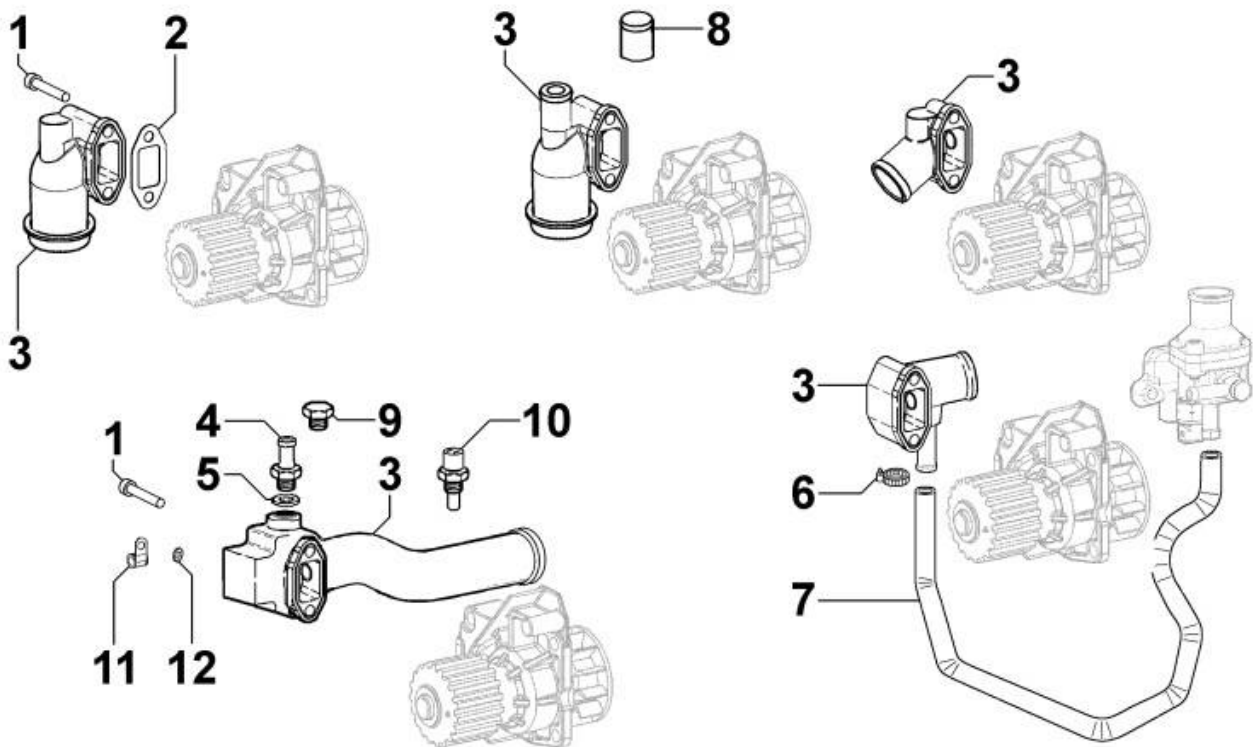

PAGURO - SPARE PARTS CATALOGUE
PAGURO 6500 - COOLANT INLET FLANGE

PAGURO - SPARE PARTS CATALOGUE
PAGURO 6500 - COOLANT INLET FLANGE

NO.	CODE:	DESCRIPTION	Q.TY
1	AD40LO9730018	HSHC SCREW ISO 4762 M6X45	2
2	AD40LO4501158	WATER PUMP INLET FLANGE GASKET	1
3	AD40LO7330286	WAT.PUMP ENTRY UNION(LOMB.MA.)	1
5	AD40LO4670061	COPPER WASHER D19/14.2 1.5 THK	1
10	AD40LO9195078	THERMOSTAT	1