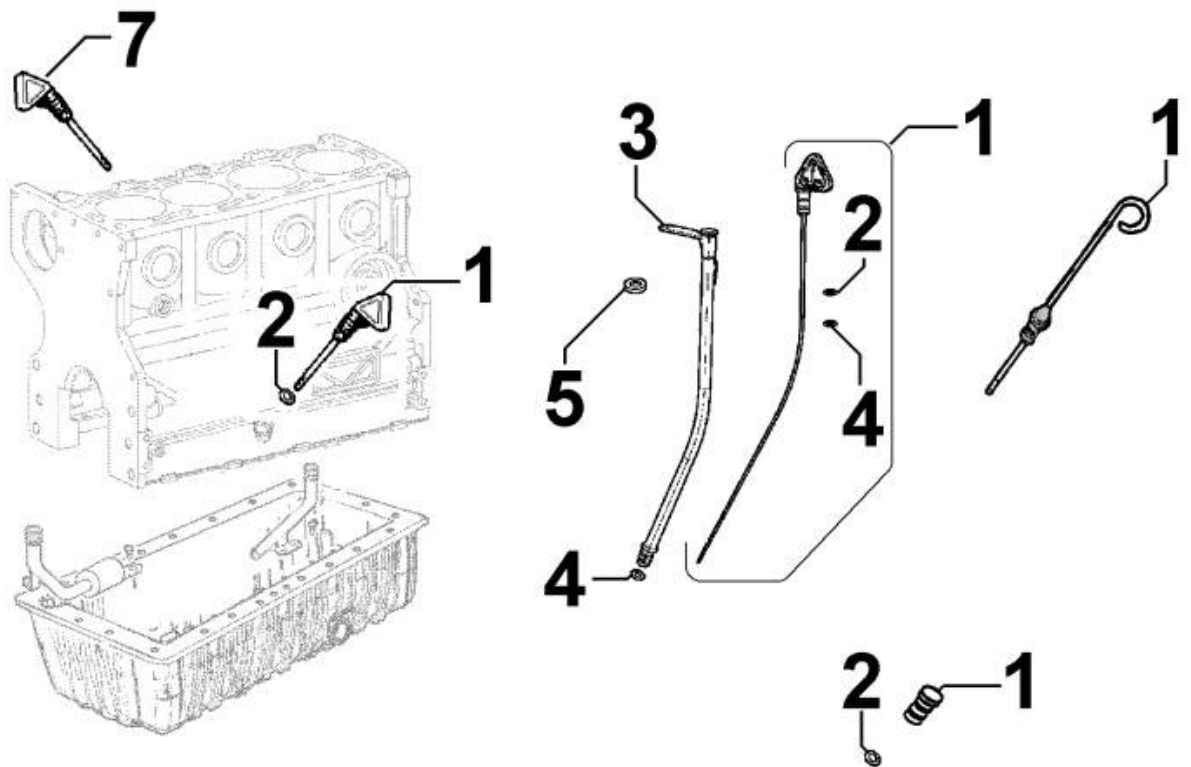

PAGURO - SPARE PARTS CATALOGUE
PAGURO 6500 - OIL DIPSTICK

PAGURO - SPARE PARTS CATALOGUE
PAGURO 6500 - OIL DIPSTICK

NO.	CODE:	DESCRIPTION	Q.TY
3	AD40LO9330139	COMPLETE DIPSTICK TUBE (FOCS L.MARINE)	1
4	AD40LO1200001	ORING 108-GOM. NITRIL D2000	2