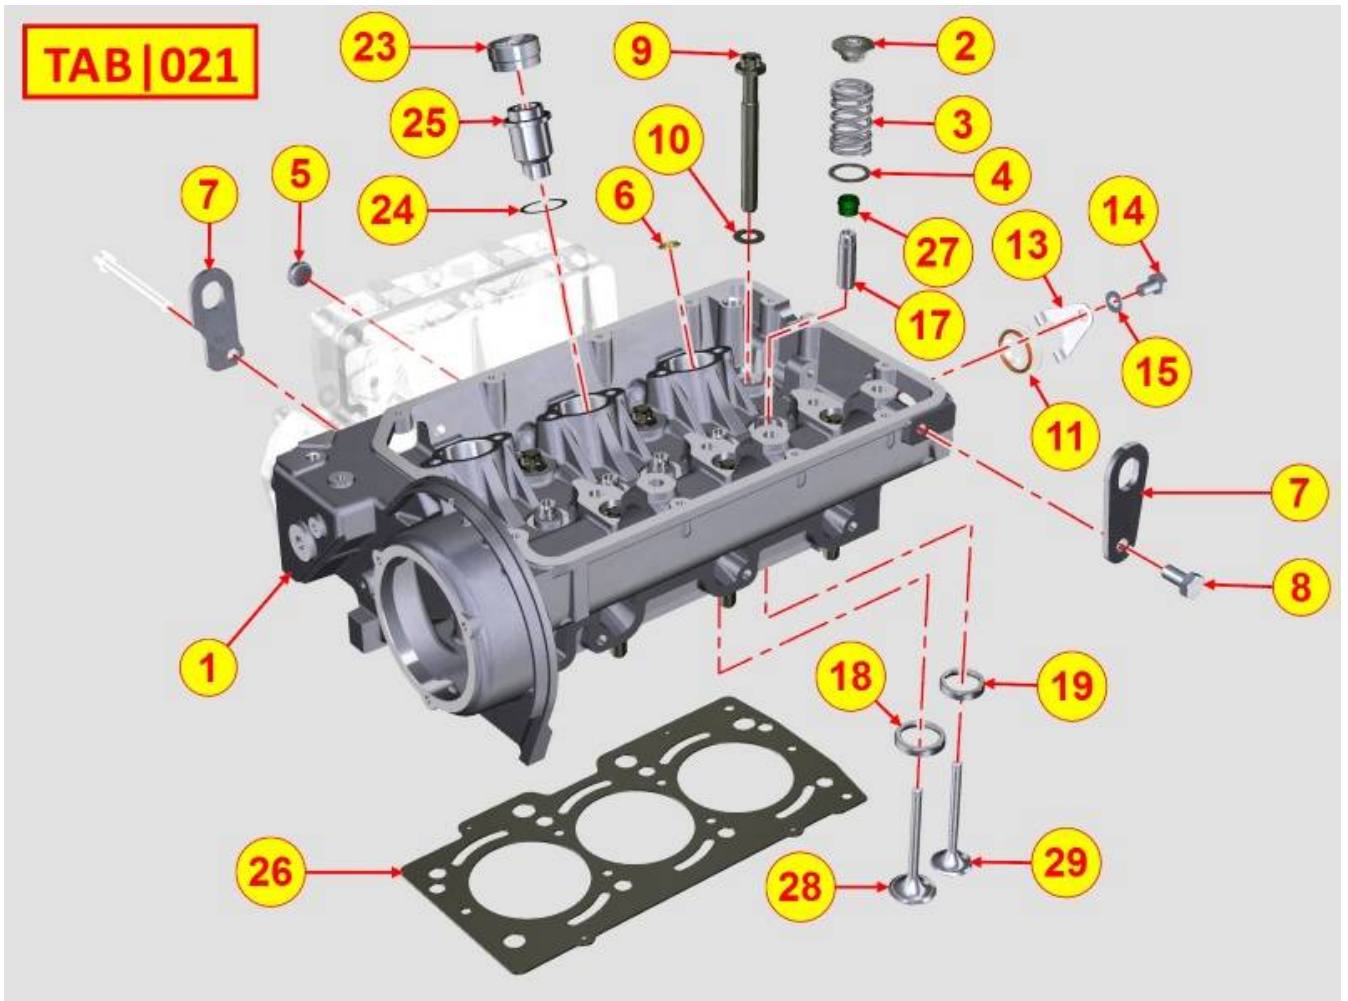

PAGURO - SPARE PARTS CATALOGUE
PAGURO 6500 - CYLINDER HEAD

PAGURO - SPARE PARTS CATALOGUE
PAGURO 6500 - CYLINDER HEAD

NO.	CODE:	DESCRIPTION	Q.TY
5	AD40LO8990047	SHUTTER CAP D18	2
6	AD40LO5989007	SPARK ARRESTOR 2.430.190.002	3
7	AD40LO8545190	BRACE	2
8	AD40LO1770002	HEX.HEAD.SCR.M8X16 -5739	1
9	AD40LO9820222	TORX BOLT M10X90 FOCS	8
10	AD40LO7625130	WASHER D19/10.2 1.0 THK	8
11	AD40LO1200081	ORING 3100 D2000	1
13	AD40LO5570019	RETAINER	1
14	AD40LO1770127	SCREW	1
15	AD40LO7625010	WASHER D.8X15X1,5	1
17	AD40LO4845200	VALVE GUIDE	6
18	AD40LO8000197	VALVE SEAT INLET	3
19	AD40LO8000211	VALVE SEAT EXHAUST	3
23	AD40LO4130096	PRECHAMBER LOCKING NUT	3
24	AD40LO3527517	PRECHAMBER SPACER	9
25	AD40LO6725070	COMBUSTION PRECHAMBER	3
26	AD40LO4730004	HEAD GASKET 1003 THICK.1,43 META. (47308)	1
26	AD40LO4730005	HEAD GASKET 1003 TH.1,53 STEEL	1
26	AD40LO4730012	HEAD GASKET 1003 THICK.1,63 META. (47308)	1