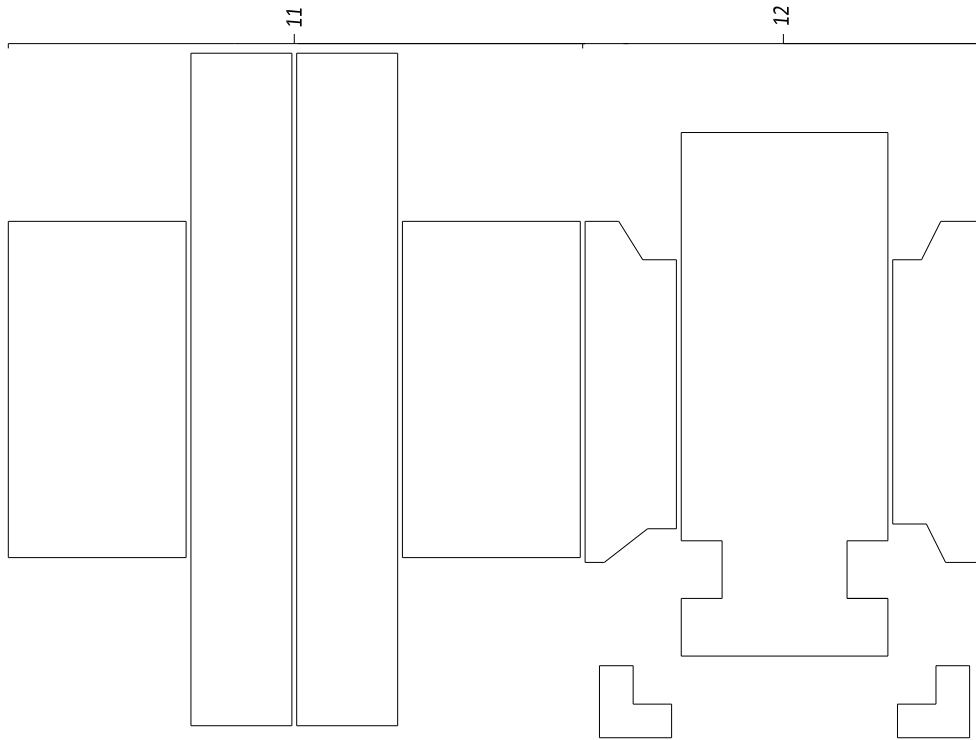

PAGURO - SPARE PARTS CATALOGUE
PAGURO 6500 - TAB. 4

PAGURO - SPARE PARTS CATALOGUE
PAGURO 6500 - TAB. 4

POS.	CODE	DESCRIPTION	Q.TY
1	AC10SB0018-00	CAPSULE P6.5	1
2	AD38AD0028	WAVE SCA, ADHESIVE P6.5	1
2	AD38AD0029	WAVE ASP, ADHESIVE P6.5	1
3	AD18MT0004	MOUSSE 14X8	1
4	AD19GI0001	COVER PLATES 20/60	1
5	D12ST0001	EXTERNAL BRACKET 700MM DX	1
5	D12ST0009	EXTERNAL BRACKET 700MM SX	1
6	AD11FI0005	SHOCK ABSORBER, EXT	4
7	AD21BL0001	CLOSING RUBBER STRIP LID	6
8	AD21BL0002	CLOSING RUBBER STRIP BOT	4
9	AD23TR0001	HOOK FOR SOUNDPROOFED CAPSULE	14
10	AD18MT0004	MOUSSE 14X18	1
11	AC12MT0013	INSULATION FOAM CAPSULE P6.5 LID	1
12	AC12MT0014	INSULATION FOAM CAPSULE P6.5 BOT	1