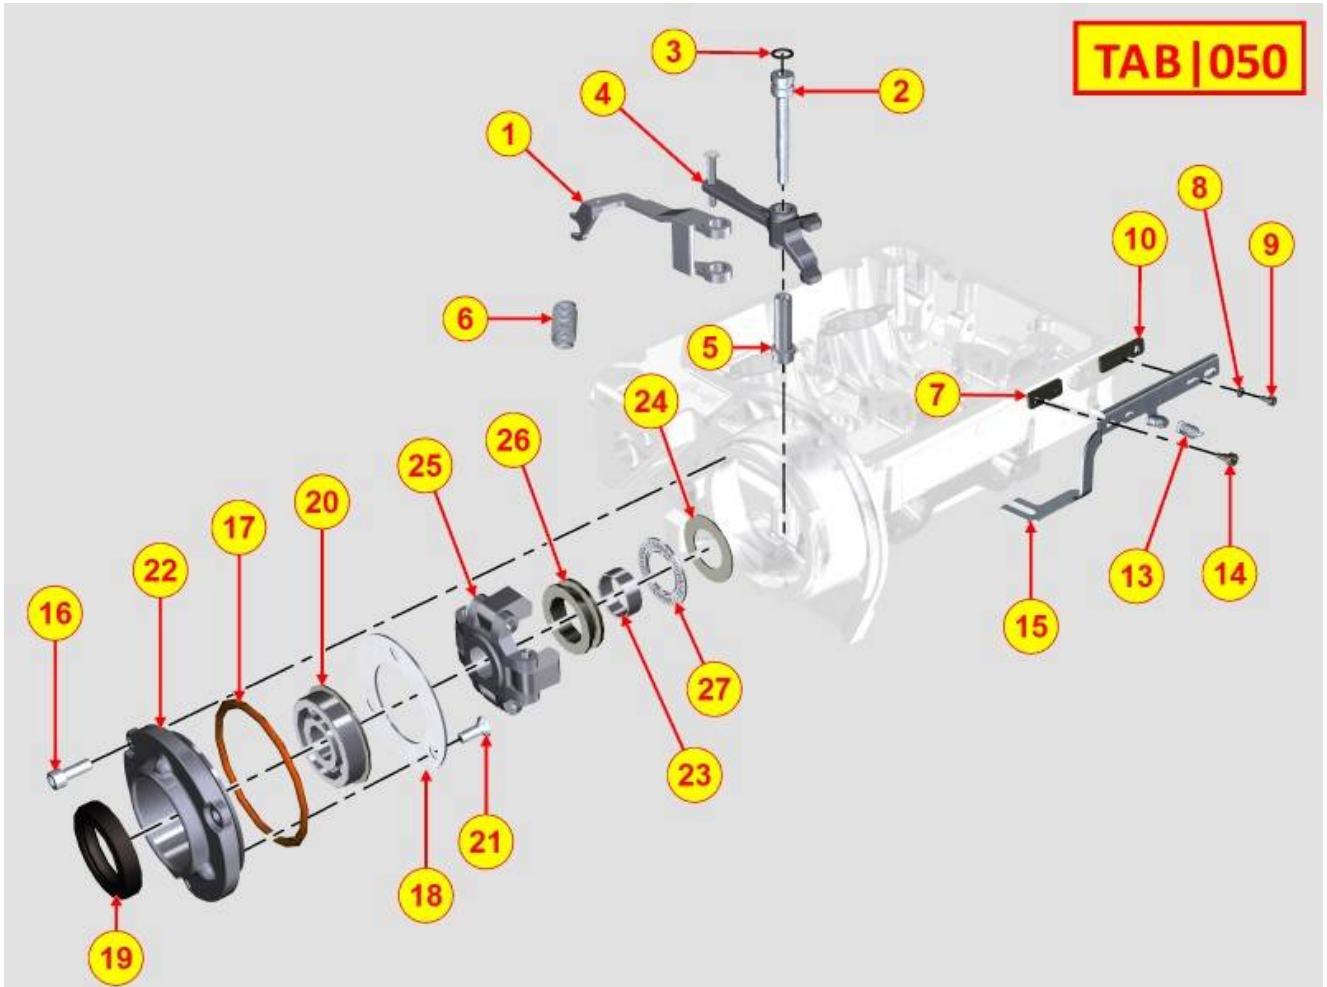

PAGURO - SPARE PARTS CATALOGUE
PAGURO 6500 - SPEED GOVERNOR

PAGURO - SPARE PARTS CATALOGUE
PAGURO 6500 - SPEED GOVERNOR

NO.	CODE:	DESCRIPTION	Q.TY
1	AD40LO4896360	LEVER ASSEMBLY	1
2	AD40LO6110101	REGULATOR LEVERS JURNAL	1
3	AD40LO1200037	ORING 110	1
5	AD40LO1954020	SLEEVE	1
6	AD40LO5655210	SPRING 2700/3000 G/1	1
7	AD40LO6320071	PLATE	1
8	AD40LO7626037	WASHER 3,2X6X0.6	2/4/6
9	AD40LO9732096	ALLEN SCREW M3X6 UNI5931 12.9	4
13	AD40LO5655257	EXTRAFUEL SPRING	1
14	AD40LO9865202	SPECIAL SCREW FOR PUMP RACK	2
15	AD40LO1380104	INJECTION PUMP CONNECTING ROD	1
16	AD40LO9730010	SOC HEAD CAP SCR M6X16L STEEL	3
17	AD40LO1202037	ORING 3281 SILC. RUBBER	1
18	AD40LO6275166	SPEED GOVERNOR RETAINER PLATE	1
19	AD40LO1213303	OIL SEAL 52X35X9	1
20	AD40LO3001066	BALL BEARING 6304 NR RADIALE RIG	1
21	AD40LO9800162	SOC HEAD SCREW M6X16 DRILOC 10.9	3
22	AD40LO2690294	SPEED GOVERNOR COVER	1
23	AD40LO1585085	DU BUSH DIA 25X28X10	1
24	AD40LO7352063	TRUST WASHER AS25X42X1	1
25	AD40LO8805048	SPEED GOVERNOR ASSY	1
26	AD40LO5401250	SLEEVE	1
27	AD40LO3110165	TRUST NEEDLE BEARING AXK2542	1