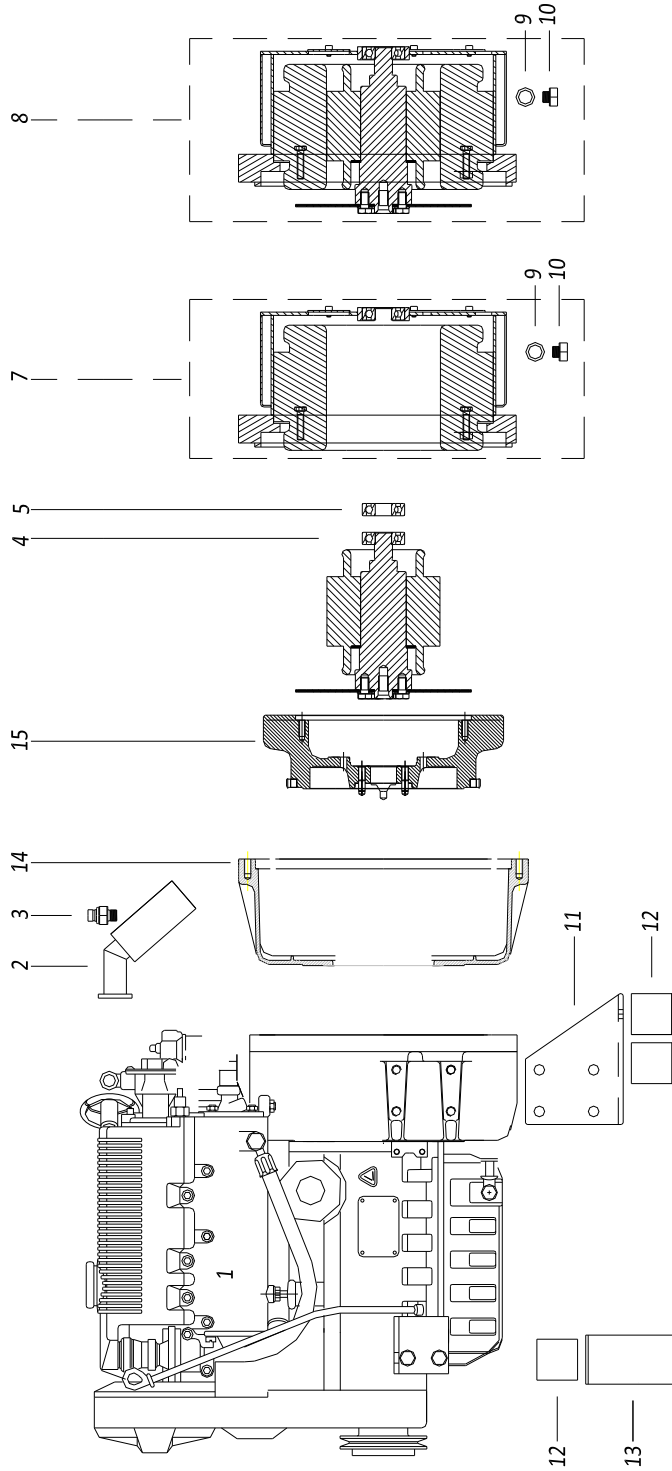

# SPARE PARTS CATALOGUE

**PAGURO - SPARE PARTS CATALOGUE**  
**PAGURO 6500 - TAB. 1**

PAGURO - SPARE PARTS CATALOGUE  
**PAGURO 6500 - TAB. 1**

POS.	CODE	DESCRIPTION	Q.TY
1	AD01LO0003	ENGINE LDW1003 3000RPM-	1
2	AC90SC0004-00	EXHAUST MANIFOLD P6/9/6.5/9v	1
3	AD23SS0003	TEMP. SWITCH ON EXHAUST 1 PRONG	1
4	AD03ZA0008-01	ROTOR P6.5	1
5	AD40CU0004	BEARING FOR ROTOR	1
7	AD44ZA0008	STATOR P6.5	1
8	AC05ZA0008	ALTERNATOR P6.5	1
9	AD16RARO17X23 X1.5	WASHER	1
10	AD13O0292C	CLOSING PLUG 3/8	1
11	AD40LO6429561	BRACKET SCA. SIDE	1
11	AD40LO6429562	BRACKET ASP SIDE	1
12	AD11FI0001-01	INTERNAL SHOCK ABSORBER P6/9/6.5/9v/12v	6
13	AD12ST0003	U ENGINE FRAME	1

PAGURO - SPARE PARTS CATALOGUE

**PAGURO 6500 - TAB. 2**

PAGURO - SPARE PARTS CATALOGUE

**PAGURO 6500 - TAB. 2**

POS.	CODE	DESCRIPTION	Q.TY
1	AD08SC0010	ELECTRICAL PLANT P6/9/6./8.5	1
2	AD09RE0016	RELE'	2
3	AD09RS0003	RESISTOR, R47	1
4	AD09TR0002	TRANSFORMER, CURRENT	1
5	AD09AT0005	TERMOSWITCH	1
6	AD08ID0002	BATTERY CHARGER REGULATOR	1
7	D09CO0280	CAPACITOR	1
8	AD08SC0015	CONNECTOR, 8 PINS FEMALE	1
9	AD08SC0016	CONNECTOR, 8 PINS MALE	1
10	AD08DR0001	REMOTE CONTROL PANEL WITH CABLE (DISCONTINUED)	1
11	AD21CA0100	COMPLETE PLASTIC BOX WITH LABEL	1
12	AD38AD0012	STICKER, CONTROL PANEL	1
13	AC30SC0001-00	CABLE, 15MT	1
14	AD08SC0012	PRINTED CIRCUIT BOARD (DISCONTINUED)	1
15	AC30SC0002-00	CABLE, 15MT + ATS25	1
16	AD08DR0005-00	CONTROL PANEL ATS- 25	1