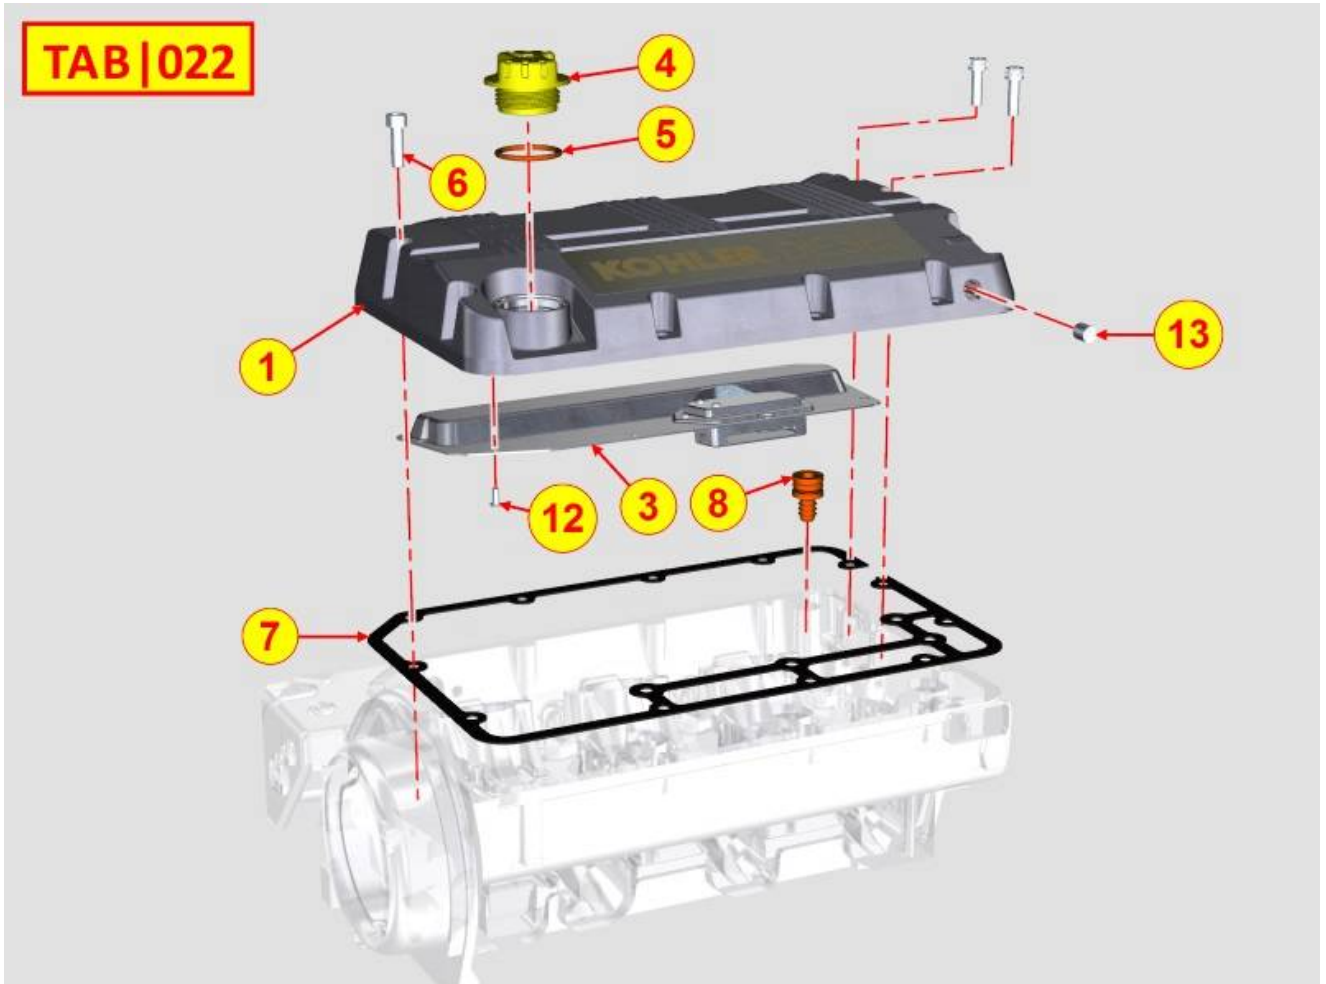

PAGURO - SPARE PARTS CATALOGUE
PAGURO 6500 - HEAD COVER

PAGURO - SPARE PARTS CATALOGUE
PAGURO 6500 - HEAD COVER

NO.	CODE:	DESCRIPTION	Q.TY
1	AD40LO2125726	ROCKER ARM COVER ASSY LDW1003	1
3	AD40LO5066222	BREATHING SYSTEM SHEET METAL PLATE KDW 1	1
4	AD40LO9032093	OIL FILLING CAP M30X2	1
5	AD40LO1200082	ORING D31.89/26.50 2.62 THK	1
6	AD40LO9730416	SOCKET HEAD SCREW M6X20 WITH DRYLOC	12
7	AD40LO4400102	ROCKER ARM COVER GASKET	1
8	AD40LO5365122	COUPLING RUBBER COLLAR. HEAD / COVER	1
12	AD40LO7481054	RIVET 3.2X8 -1103- 0410	9
13	AD40LO9080133	PLUG AVSEAL D8 02961-00810	1