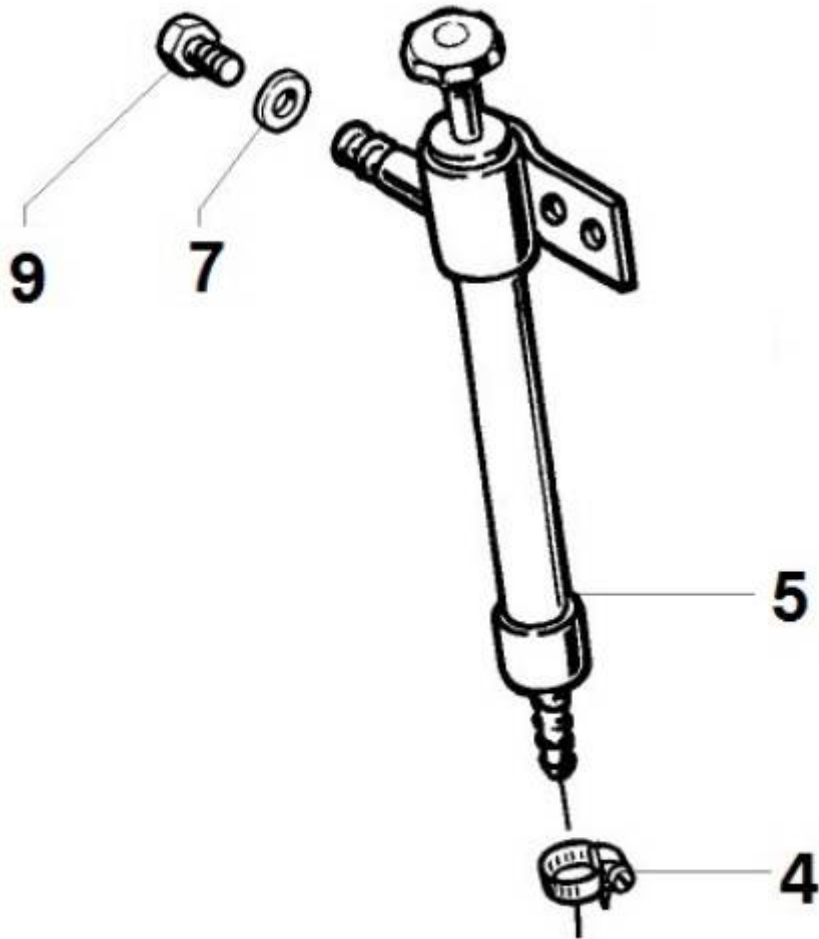

PAGURO - SPARE PARTS CATALOGUE
PAGURO 6500 - PUMP FOR OIL EXTRACTION

PAGURO - SPARE PARTS CATALOGUE
PAGURO 6500 - PUMP FOR OIL EXTRACTION

NO.	CODE:	DESCRIPTION	Q.TY
4	AD40LO3630129	CLAMP	1
5	AD40LO6595021	OIL EXTRACTION PUMP FOR LMG4000	1