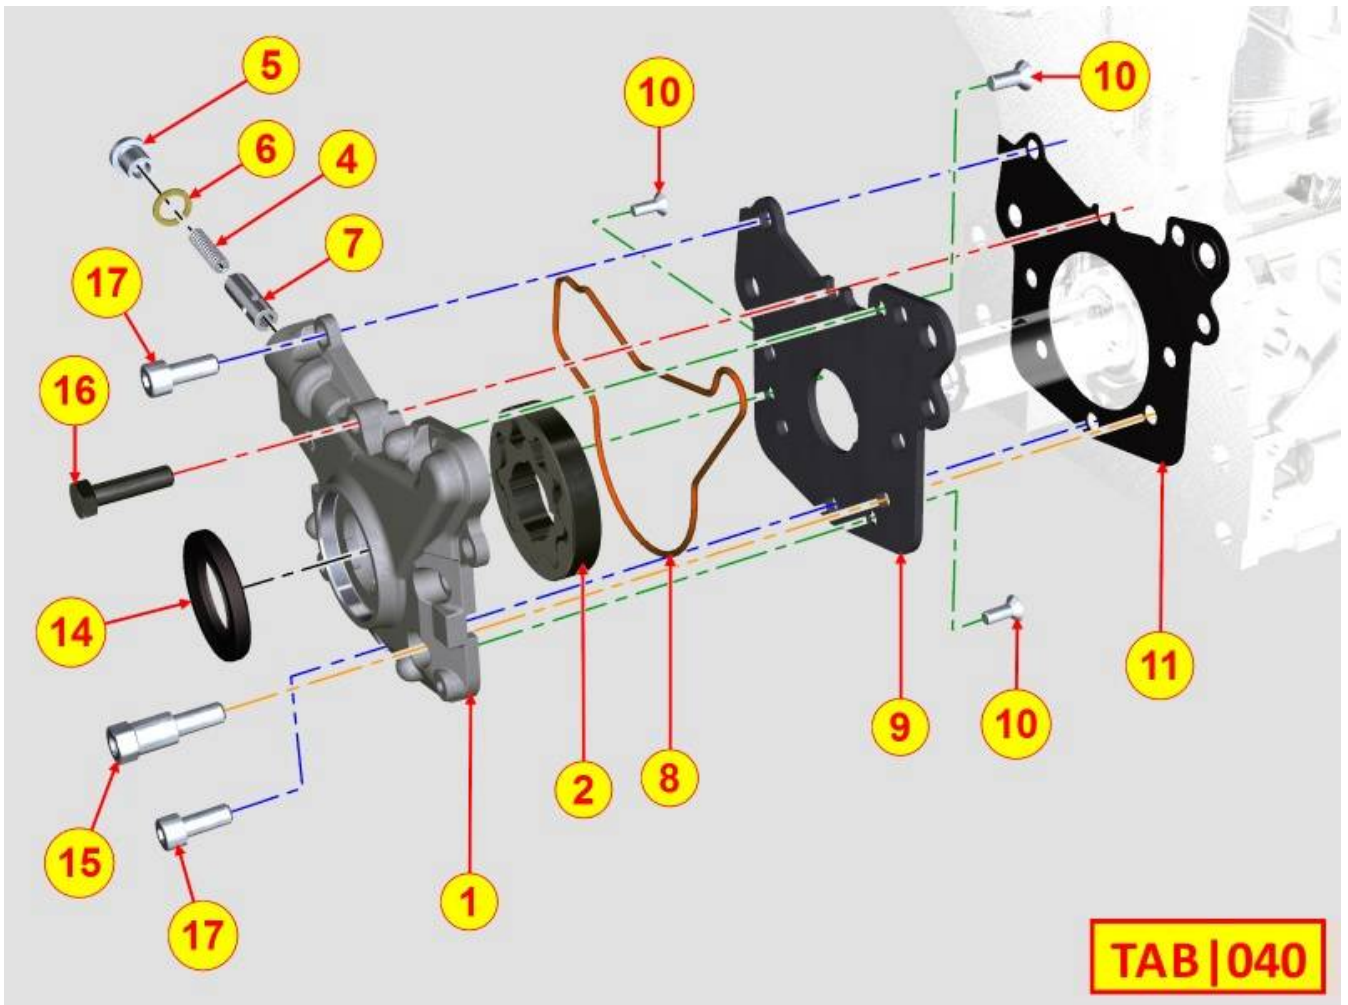

PAGURO - SPARE PARTS CATALOGUE
PAGURO 6500 - OIL PUMP

PAGURO - SPARE PARTS CATALOGUE
PAGURO 6500 - OIL PUMP

NO.	CODE:	DESCRIPTION	Q.TY
1	AD40LO6605131	OIL PUMP WITH ROTOR 8MM	1
5	AD40LO9015005	BY PASS VALVE PLUG	1
6	AD40LO4670060	COPPER WASHER	1
7	AD40LO6495045	BY PASS VALVE PISTON	1
8	AD40LO1200292	OIL PUMP COVER GASKET	1
10	AD40LO9800061	CAPSCREW	3
11	AD40LO4580216	OIL PUMP GASKET	1
14	AD40LO1213343	OIL SEAL 32X50X6 PER AL	1
15	AD40LO9865174	SPCIAL SCREW	2
16	AD40LO1770007	HEX SCREW M8X30-5737-8G+ZN.B	1
17	AD40LO9732074	SOC HEAD SCR M8X20L UNI5931 ST	6