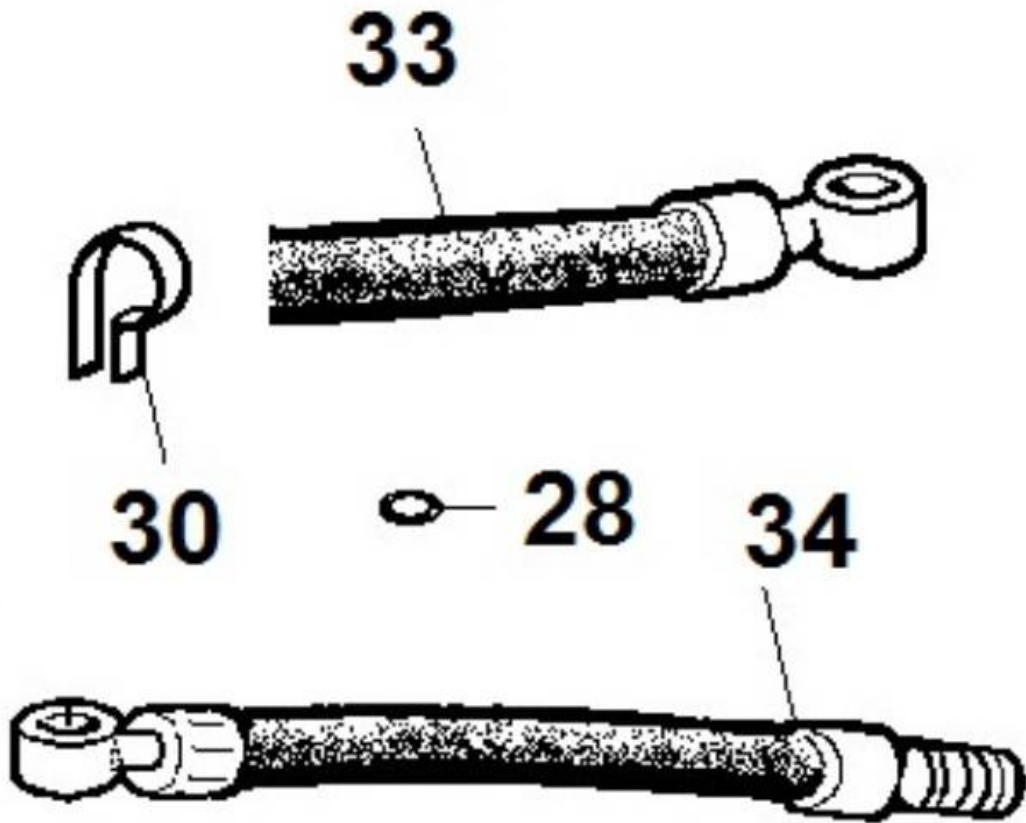

PAGURO - SPARE PARTS CATALOGUE
PAGURO 6500 - FUEL LINES

PAGURO - SPARE PARTS CATALOGUE
PAGURO 6500 - FUEL LINES

NO.	CODE:	DESCRIPTION	Q.TY
28	AD40LO4670059	COPPER WASHER D14/10.2 1.	2
30	AD40LO3630170	CLAMP G11	1
33	AD40LO9375748	FUEL PIPE	1
34	AD40LO9375750	FUEL RECIRCULATION PIPE	1