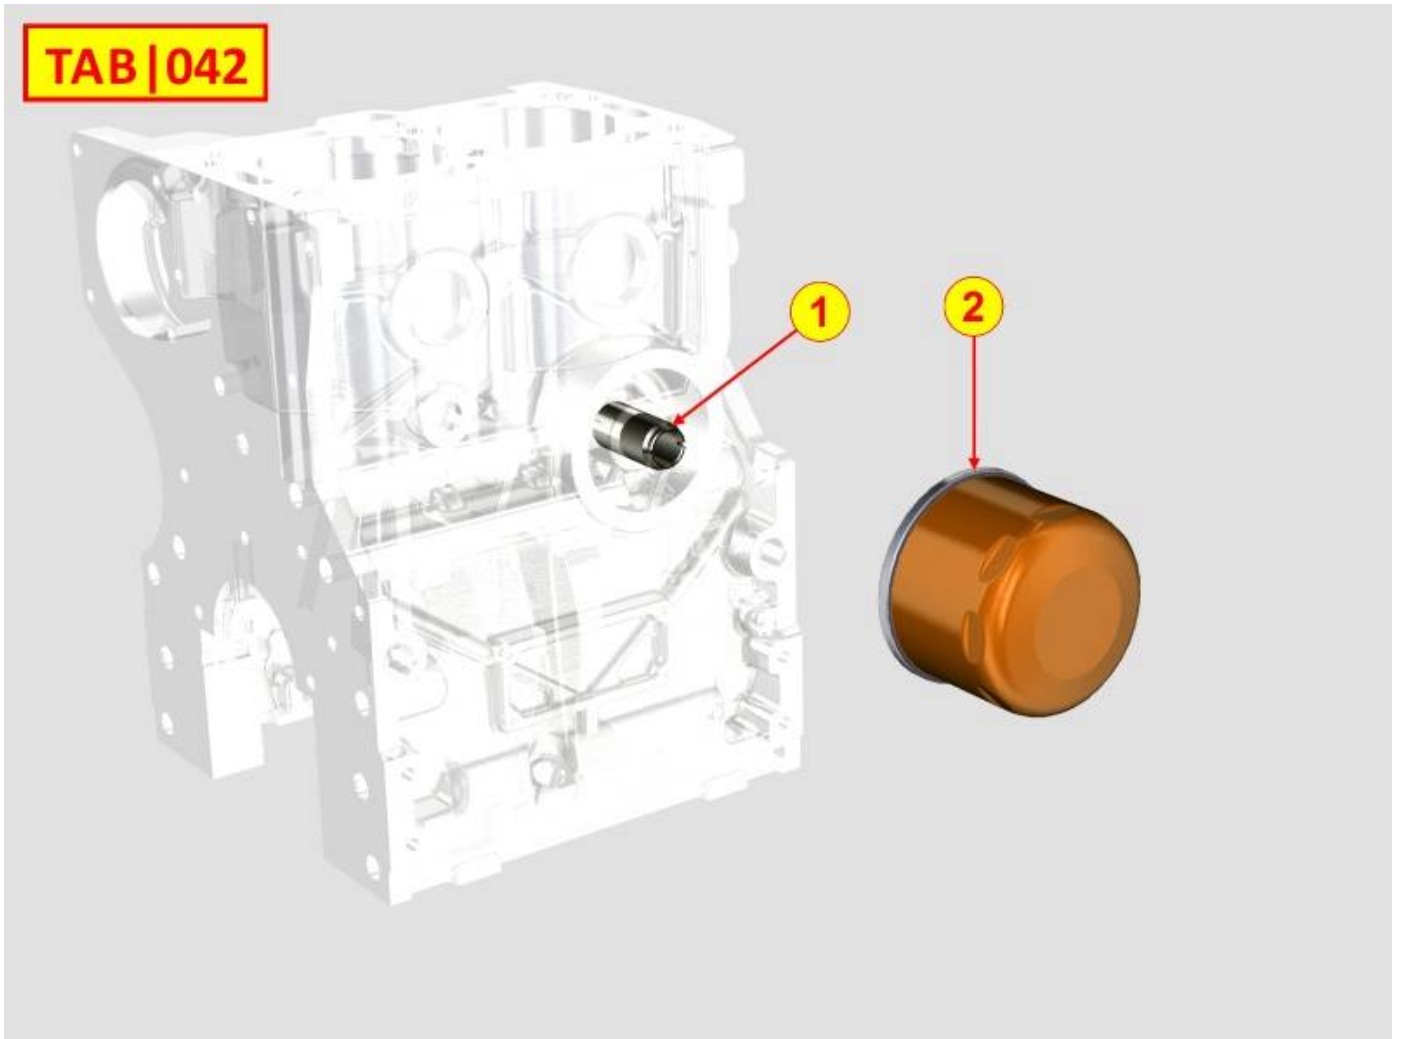

PAGURO - SPARE PARTS CATALOGUE
PAGURO 6500 - OIL FILTER

PAGURO - SPARE PARTS CATALOGUE
PAGURO 6500 - OIL FILTER

NO.	CODE:	DESCRIPTION	Q.TY
1	AD40LO7265021	OIL FLTER CONNECTION	1
2	AD40LO2175283 (AD40LO2175107)	OIL CARTRID. SPARE PART KOHLER	1