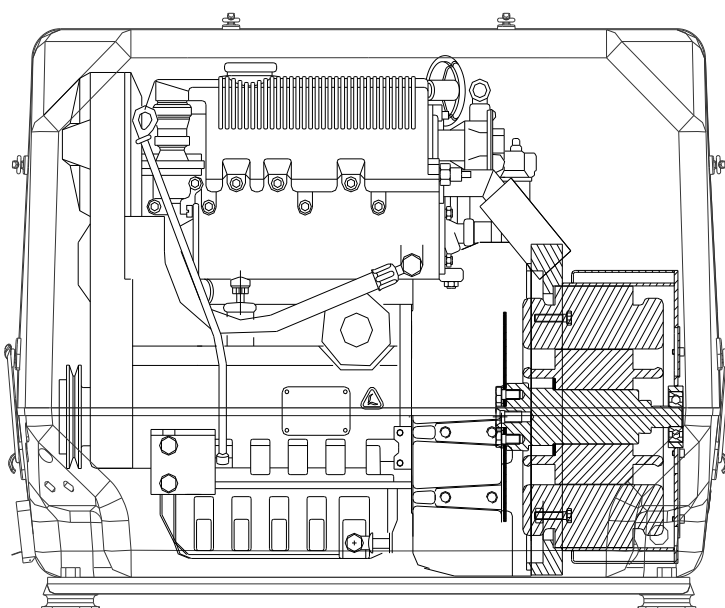

# SPARE PARTS CATALOGUE

**PAGURO - SPARE PARTS CATALOGUE**  
**PAGURO 6500 - TAB. 1**

PAGURO - SPARE PARTS CATALOGUE  
**PAGURO 6500 - TAB. 1**

POS.	CODE	DESCRIPTION	Q.TY
1	AD01LO0003	ENGINE LDW1003 3000RPM-	1
2	AC90SC0004-00	EXHAUST MANIFOLD P6/9/6.5/9v	1
3	AD23SS0003	TEMP. SWITCH ON EXHAUST 1 PRONG	1
4	AD03ZA0008-01	ROTOR P6.5	1
5	AD40CU0004	BEARING FOR ROTOR	1
7	AD44ZA0008	STATOR P6.5	1
8	AC05ZA0008	ALTERNATOR P6.5	1
9	AD16RARO17X23 X1.5	WASHER	1
10	AD13O0292C	CLOSING PLUG 3/8	1
11	AD40LO6429561	BRACKET SCA. SIDE	1
11	AD40LO6429562	BRACKET ASP SIDE	1
12	AD11FI0001-01	INTERNAL SHOCK ABSORBER P6/9/6.5/9v/12v	6
13	AD12ST0003	U ENGINE FRAME	1

PAGURO - SPARE PARTS CATALOGUE

**PAGURO 6500 - TAB. 2**

PAGURO - SPARE PARTS CATALOGUE

**PAGURO 6500 - TAB. 2**

POS.	CODE	DESCRIPTION	Q.TY
1	AD08SC0010	ELECTRICAL PLANT P6/9/6./8.5	1
2	AD09RE0016	RELE'	2
3	AD09RS0003	RESISTOR, R47	1
4	AD09TR0002	TRANSFORMER, CURRENT	1
5	AD09AT0005	TERMOSWITCH	1
6	AD08ID0002	BATTERY CHARGER REGULATOR	1
7	D09CO0280	CAPACITOR	1
8	AD08SC0015	CONNECTOR, 8 PINS FEMALE	1
9	AD08SC0016	CONNECTOR, 8 PINS MALE	1
10	AD08DR0001	REMOTE CONTROL PANEL WITH CABLE (DISCONTINUED)	1
11	AD21CA0100	COMPLETE PLASTIC BOX WITH LABEL	1
12	AD38AD0012	STICKER, CONTROL PANEL	1
13	AC30SC0001-00	CABLE, 15MT	1
14	AD08SC0012	PRINTED CIRCUIT BOARD (DISCONTINUED)	1
15	AC30SC0002-00	CABLE, 15MT + ATS25	1
16	AD08DR0005-00	CONTROL PANEL ATS- 25	1