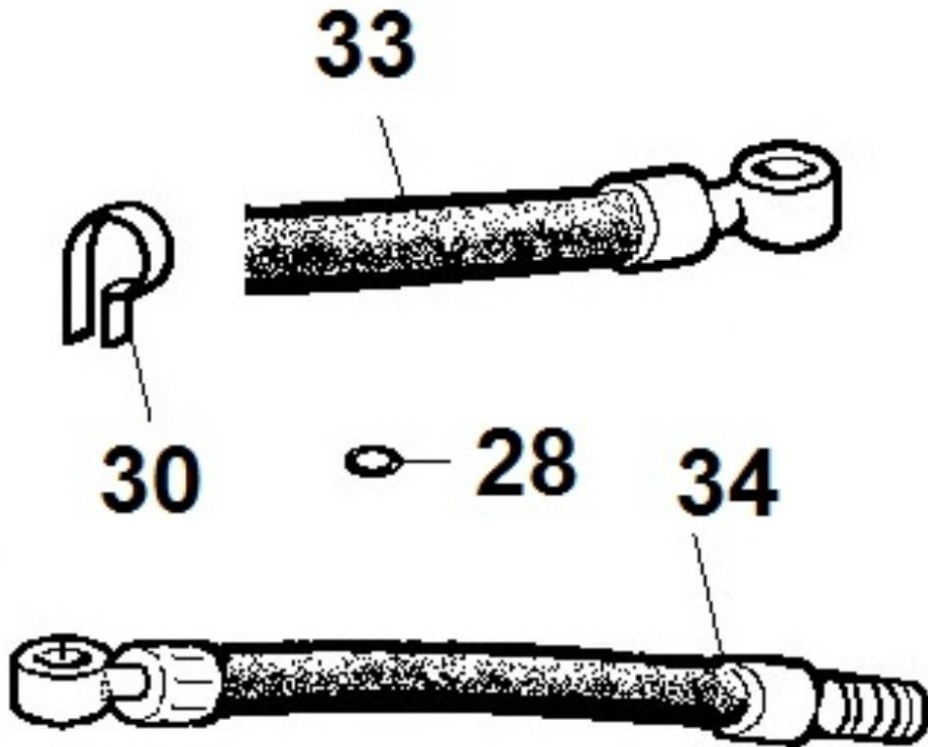

PAGURO - SPARE PARTS CATALOGUE
PAGURO 6000 - FUEL LINES

PAGURO - SPARE PARTS CATALOGUE
PAGURO 6000 - FUEL LINES

NO.	CODE:	DESCRIPTION	Q.TY
28	AD40LO4670059	COPPER WASHER D14/10.2 1.	2
30	AD40LO3630170	CLAMP G11	1
33	AD40LO9375748	FUEL PIPE	1
34	AD40LO9375750	FUEL RECIRCULATION PIPE	1