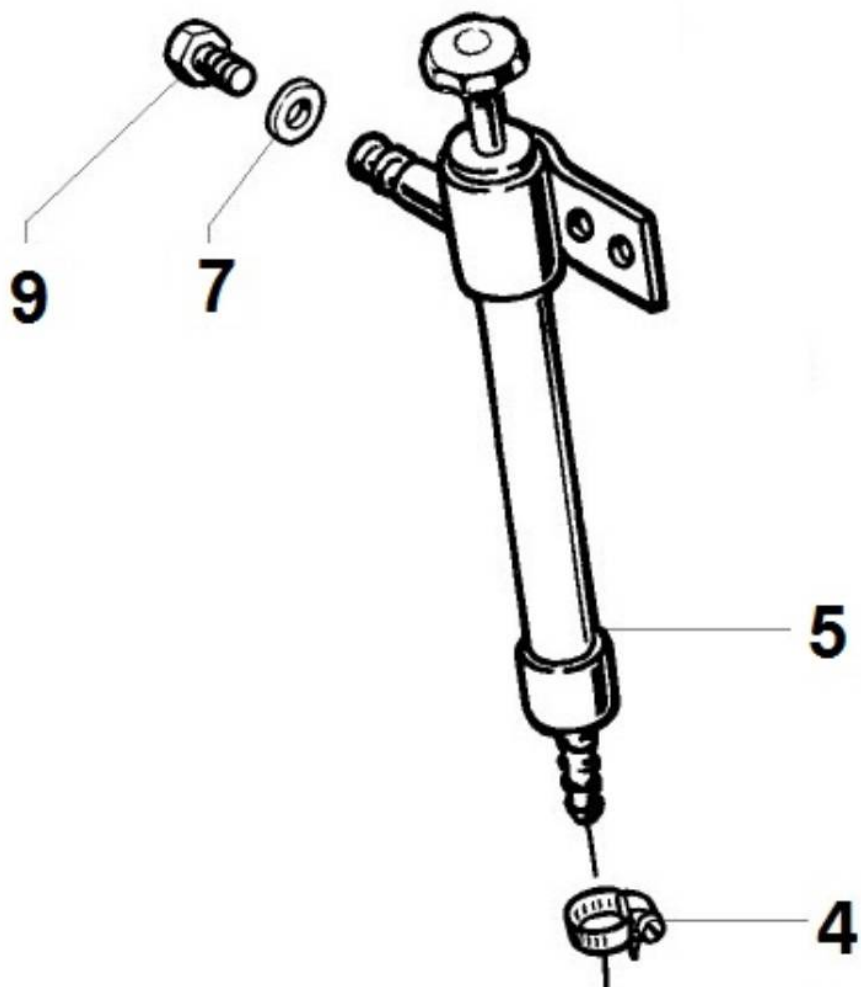

PAGURO - SPARE PARTS CATALOGUE
PAGURO 6000 - PUMP FOR OIL EXTRACTION

PAGURO - SPARE PARTS CATALOGUE
PAGURO 6000 - PUMP FOR OIL EXTRACTION

NO.	CODE:	DESCRIPTION	Q.TY
4	AD40LO3630129	CLAMP	1
5	AD40LO6595021	OIL PUMP FOR LMG4000	1