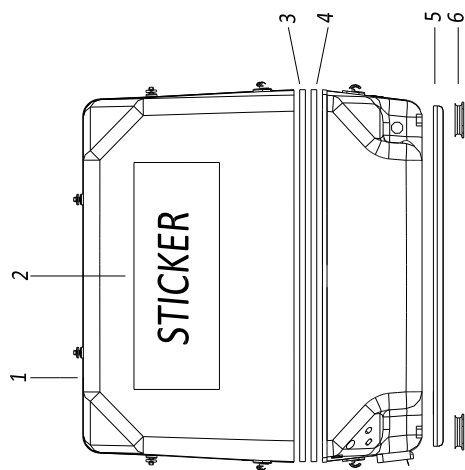

PAGURO - SPARE PARTS CATALOGUE
PAGURO 6000 - TAB.4

**PAGURO - SPARE PARTS CATALOGUE
PAGURO 6000 - TAB.4**

NO.	CODE:	DESCRIPTION	Q.TY
1	AC10SB0003	CAPSULE P6	1
2	AD38AD0020	CAPSULE ADHESIVE WAVE P6 SCA	1
2	AD38AD0021	CAPSULE ADHESIVE WAVE P6 ASP	1
3	AD18MT0004	MOUSSE 14X8	1
4	AD19GI0001	GASKET, HOOD	1
5	AD12ST0006	EXTERNAL BRACKET DX P6/9	1
5	AD12ST0007	EXTERNAL BRACKET SX P6/9	1
6	AD11FI0005	SHOK ABSORBERS P- LOMB	4
7	AD21BL0001	CLOSING RUBBER STRIP LID	6
8	AD21BL0002	CLOSING RUBBER STRIP BOT	4
9	AD23TR0001	HOOK FOR CAPSULE	14
10	AD18MT0004	MOUSSE 14X8	1
11	AC12MT0001- 00	INSULATION FOAM CAPSULE P6 LID	1
12	AC12MT0002- 00	INSULATION FOAM CAPSULE P6 BOT	1