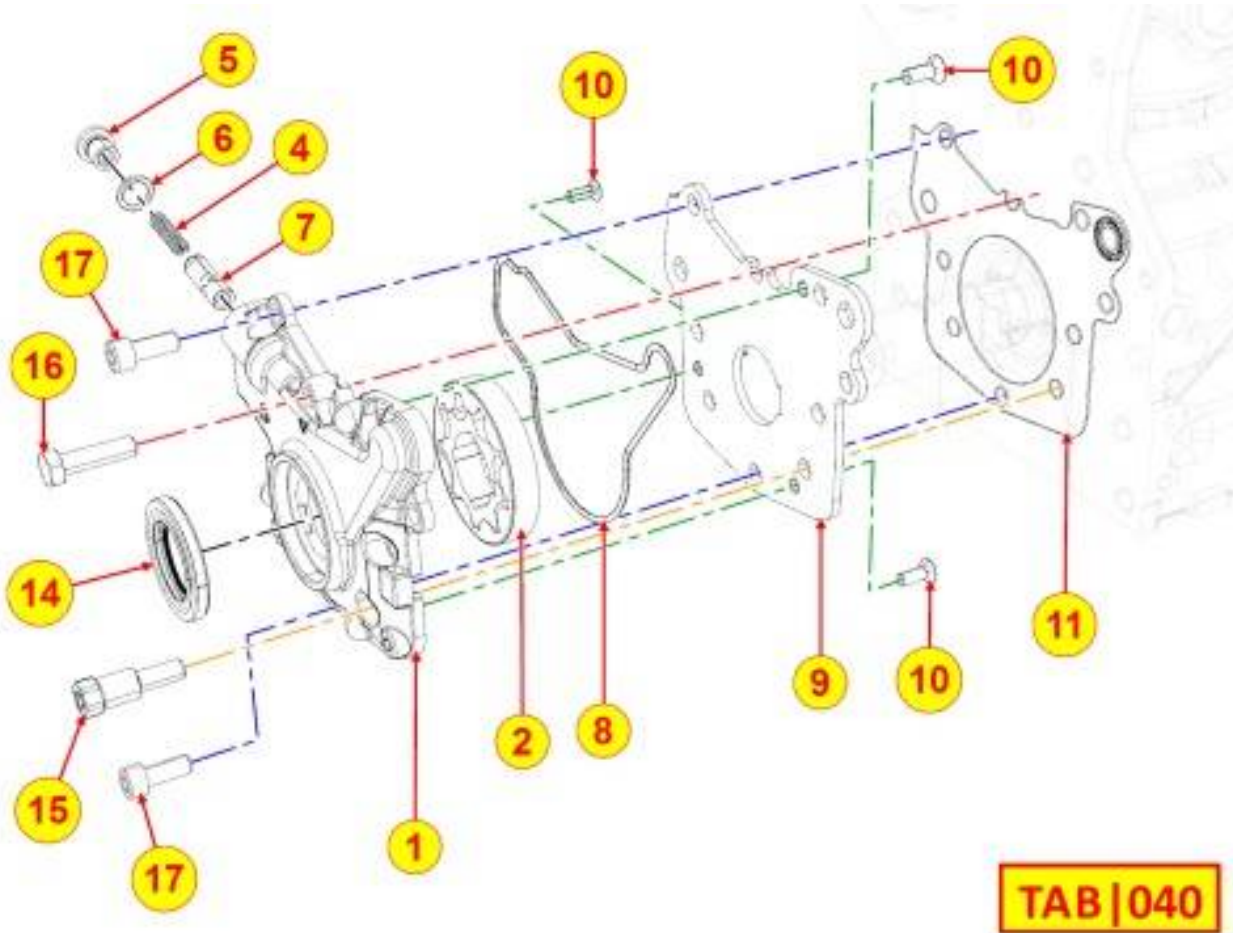

PAGURO - SPARE PARTS CATALOGUE
PAGURO 6000 - OIL PUMP

TAB|040

PAGURO - SPARE PARTS CATALOGUE
PAGURO 6000 - OIL PUMP

NO.	CODE:	DESCRIPTION	Q.TY
1	AD40LO6605131	OIL PUMP WITH ROTOR 8MM	1
5	AD40LO9015005	BY PASS VALVE PLUG	1
6	AD40LO4670060	COPPER WASHER	1
7	AD40LO6495045	BY PASS VALVE PISTON	1
8	AD40LO1200292	OIL PUMP COVER GASKET	1
10	AD40LO9800061	CAPSCREW	3
11	AD40LO4580216	OIL PUMP GASKET	1
14	AD40LO1213343	OIL SEAL 32X50X6 PER AL	1
15	AD40LO9865174	SPECIAL SCREW	2
16	AD40LO1770007	HEX SCREW M8X30-5737-8G+ZN.B	1
17	AD40LO9732074	SOC HEAD SCR M8X20L UNI5931 ST	6