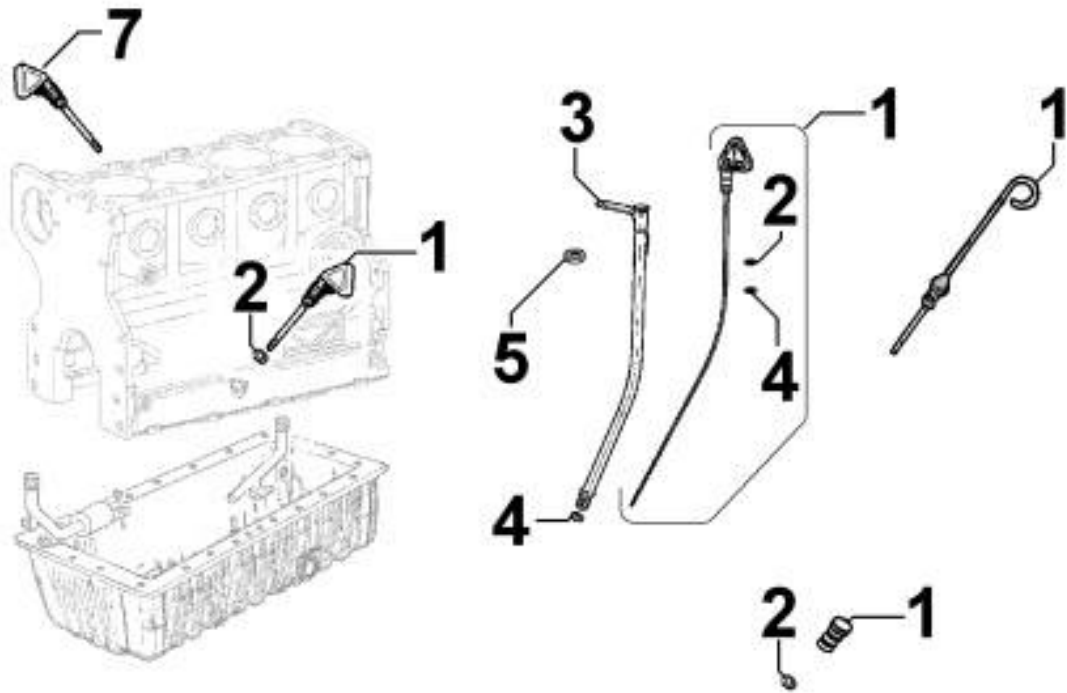

PAGURO - SPARE PARTS CATALOGUE
PAGURO 6000 - OIL DIPSTICK

PAGURO - SPARE PARTS CATALOGUE
PAGURO 6000 - OIL DIPSTICK

NO.	CODE:	DESCRIPTION	Q.TY
3	AD40LO9330132	GASKET	1
4	AD40LO1200001	ANEL. OR 108-GOM. NITRIL D2000	1
5	AD40LO5715089	WASHER	1