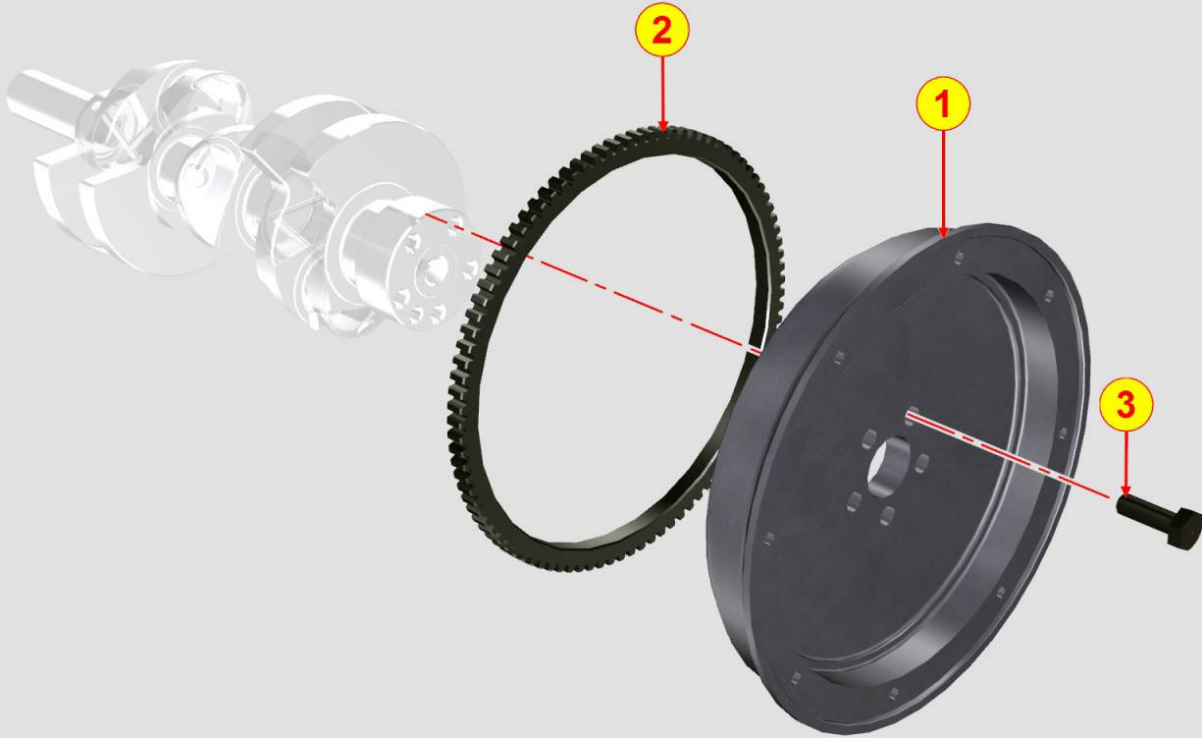

PAGURO - SPARE PARTS CATALOGUE
PAGURO 6000 - FLYWHEEL

TAB|012

PAGURO - SPARE PARTS CATALOGUE
PAGURO 6000 - FLYWHEEL

NO.	CODE:	DESCRIPTION	Q.TY
1	AD40LO9880938	Flywheel Assly for SAE 7" 1/2"	1
2	AD40LO2816088	RING GEAR	1
3	AD40LO1780097	Hex. Screw M10 X 1.25 x 30	5