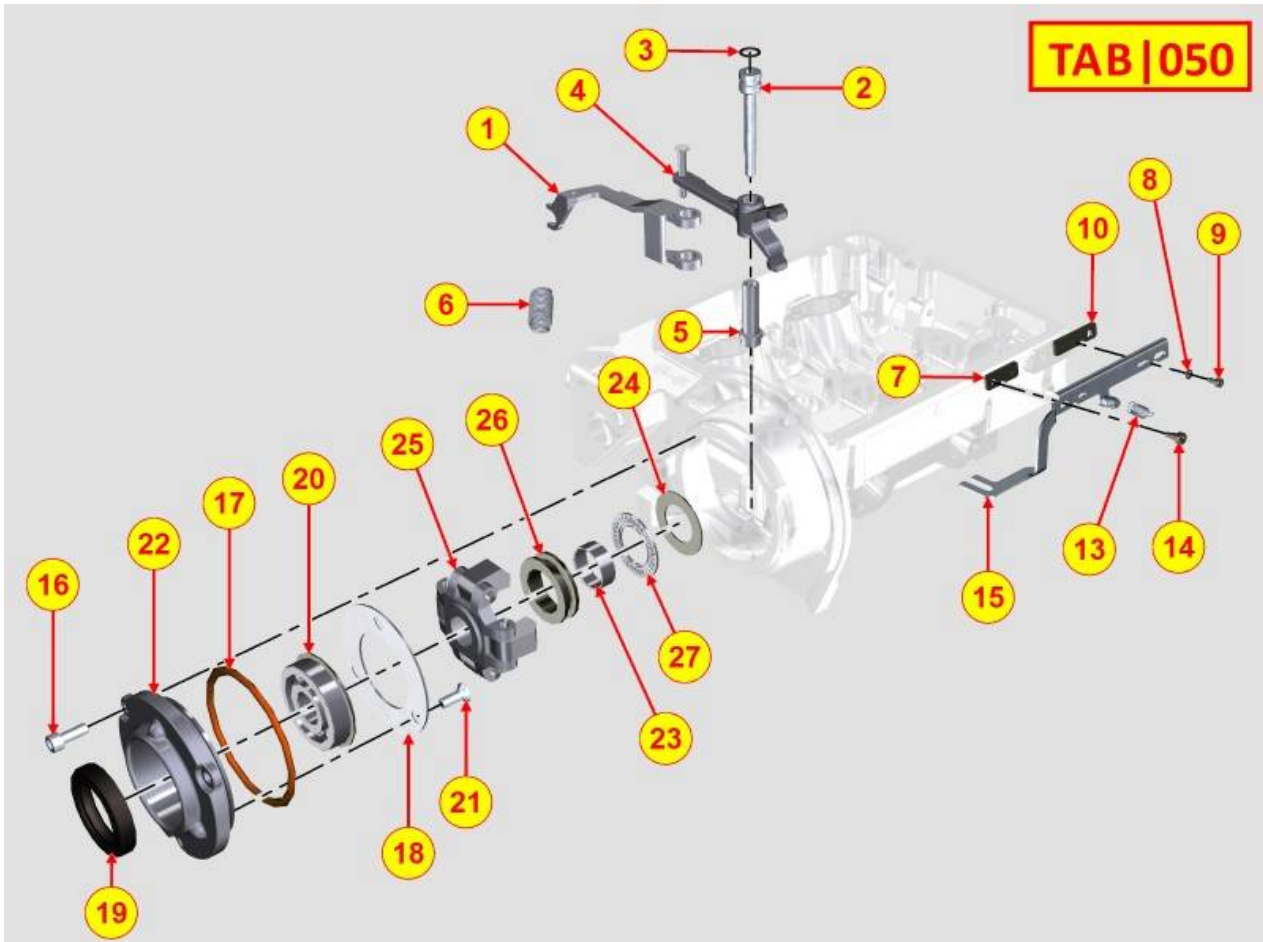

PAGURO - SPARE PARTS CATALOGUE
PAGURO 6000 - SPEED GOVERNOR

PAGURO - SPARE PARTS CATALOGUE
PAGURO 6000 - SPEED GOVERNOR

NO.	CODE:	DESCRIPTION	Q.TY
1	AD40LO4896330	GOVERNOR ASSEMBLY	1
1	AD40LO4896330 (AD40LO52009460)	GOVERNOR ASSEMBLY	1
2	KDISC. (AD40LO6110107)		1
3	AD40LO1200037	ORING 110	1
6	AD40LO5655210	SPRING 2700/3000 G/1	1
7	AD40LO6320071	PLATE	1
8	AD40LO7626037	WASHER 3.2X6.0.6	2/4/6
9	AD40LO9732096	ALLEN SCREW TCEI M3X6 UNI5931 12.9	2
10	KDISC. (AD40LO63200730)		1
13	AD40LO5655257	EXTRAFUEL SPRING	1
14	AD40LO9865202	SPECIAL SCREW FOR PUMP RACK	2
15	AD40LO1380103	INJECTION PUMP CONNECTING ROD	1
16	AD40LO9730010	SOC HEAD CAP SCR M6X16L STEEL	3
17	AD40LO1202037	ORING 3281-RUBBER SILIC-	1
18	AD40LO6275166	SPEED GOVERNATOR RETAINER PLATE	1
19	AD40LO1213303	OIL SEAL 52X35X9	1
20	AD40LO3001066	BALL BEARING 6304 NR radiale rig	1
21	AD40LO9800162	SOC HEAD SCREW M6X16 DRILOC 10.9	3
22	AD40LO2690294	SPEED GOVERNATOR COVER	1
23	AD40LO1585085	DU BUSH DIA 25X28X10	1
24	AD40LO7352063	TRUST WASHER AS25X42X1	1
25	AD40LO8805048	SPEED GOVERNATOR SUPPORT ASSY	1
26	AD40LO5401250	SLEEVE	1
27	AD40LO3110165	TRUSTNEEDLE BEARING AXK2542	1