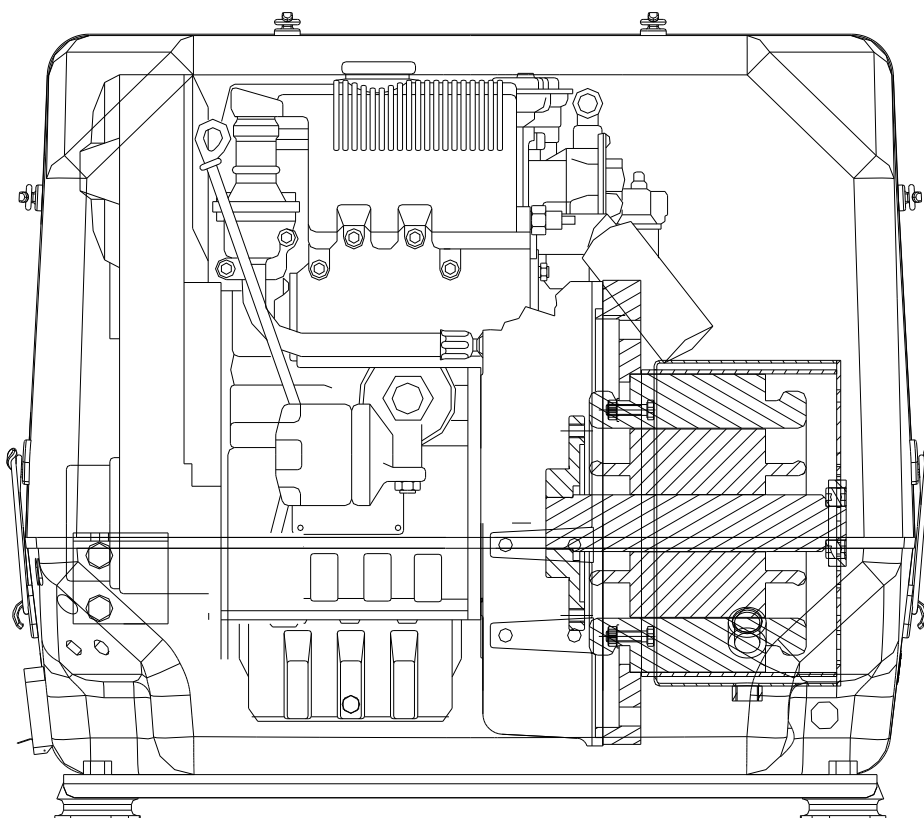

PAGURO 6000

SPARE PARTS CATALOGUE

PAGURO - SPARE PARTS CATALOGUE
PAGURO 6000 - TAB.1

PAGURO - SPARE PARTS CATALOGUE
PAGURO 6000 - TAB.1

NO.	CODE:	DESCRIPTION	Q.TY
1	AD01LO0001	ENGINE P6 3000RPM	1
2	AC90SC0004-00	EXHAUST MANIFOLD P6/9/6.5/9v	1
3	AD23SS0003	SWITCH, TEMPERATURE EXHAUST SINGLE	1
4	AD03ZA0021	ROTOR P6	1
5	AD40CU0004	BALL BEARING ROTOR P6/9	1
6	AD12VE0011-00	COOLING FAN P6/9/14/18	1
7	AC07ZA0001-00	STATOR P6	1
8	AC05ZA0004	ALTERNATOR P6	1
9	AD16RARO17X2 3X1.5	WASHER	1
10	AD13O0292C	CLOSING PLUG ALTERNATOR	1
11	AD40LO6429561	BRACKET EXHAUST SIDE	1
11	AD40LO6429562	BRACKET INTAKE SIDE	1
12	AD11FI0001-01	SHOCK ABSORBER, INTERNAL P6/9/6.5/9v/12v	4
13	AD12ST0003	U ENGINE FRAME P6/9	1
14	AD40LO2032370	BELL HOUSING LDW502	1
15	AD40LO9880938	FLYWHEEL LDW502	1

PAGURO - SPARE PARTS CATALOGUE
PAGURO 6000 - TAB. 2

PAGURO - SPARE PARTS CATALOGUE
PAGURO 6000 - TAB. 2

POS.	CODE	DESCRIPTION	Q.TY
1	AD08SC0010	ELECTRICAL PLANT P6/9/6.5/8.5	1
2	AD09RE0016	RELE'	2
3	AD09RS0003	RESISTOR, R47	1
4	AD09TR0003	TRANSFORMER, CURRENT P6/9/6.5/8.5	1
5	AD09AT0005	TERMOSWITCH	1
6	AD08ID0002	BATTERY CHARGER REGULATOR	1
7	AD09CO0300	CAPACITOR 30.0 μ F	1
8	AD08SC0015	CONNECTOR, 8 PINS FEMALE	1
9	AD08SC0016	CONNECTOR, 8 PINS MALE	1
10	AD08DR0001	REMOTE CONTROL PANEL WITH CABLE (DISCONTINUED)	1
11	AD21CA0100	COMPLETE PLASTIC BOX WITH LABEL	1
12	AD38AD0012	STICKER, CONTROL PANEL	1
13	AC30SC0001-00	CABLE, 15MT	1
14	AD08SC0012	PRINTED CIRCUIT BOARD (DISCONTINUED)	1
15	AC30SC0002-00	CABLE, 15MT + ATS25	1
16	AD08DR0005-00	CONTROL PANEL ATS- 25 WITH CABLE	1