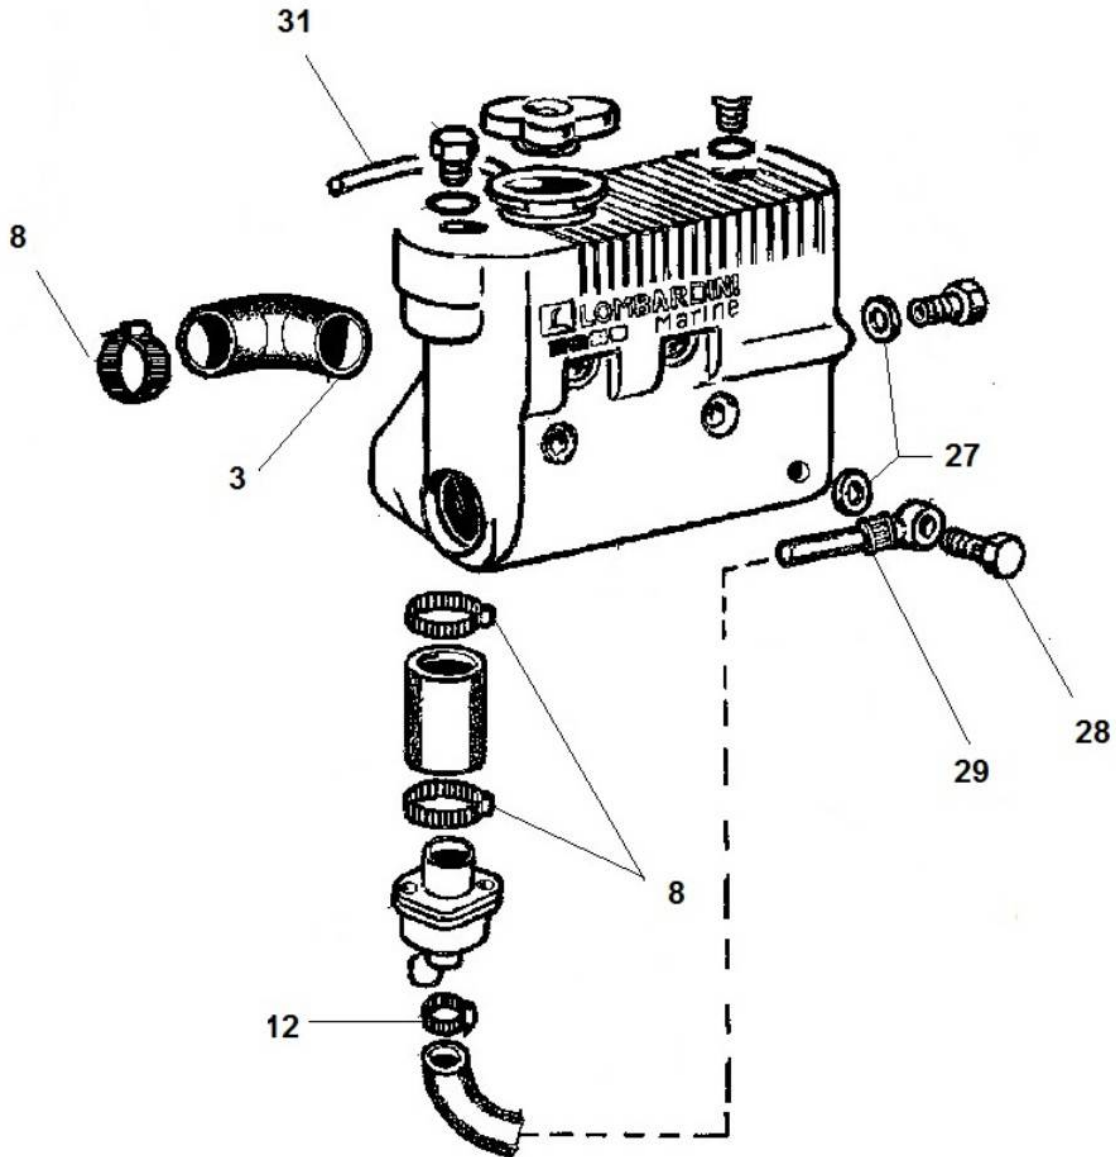

PAGURO - SPARE PARTS CATALOGUE
PAGURO 6000 - HOSES FOR WATER COOLER

PAGURO - SPARE PARTS CATALOGUE
PAGURO 6000 - HOSES FOR WATER COOLER

NO.	CODE:	DESCRIPTION	Q.TY
3	AD40LO9340017	TUBE	1
8	AD40LO3630038	CLAMP d.32-50 SX9C W1	2
12	AD40LO3630129	CLAMP	1
31	AD40LO9305099	RECIRCULATION TUBE LDW 502M-702M	1
27	AD40LO4670061	COPPER WASHER D19/14.2 1.5 THK	2
28	AD40LO1901032	Banjo bolt 14X1	1