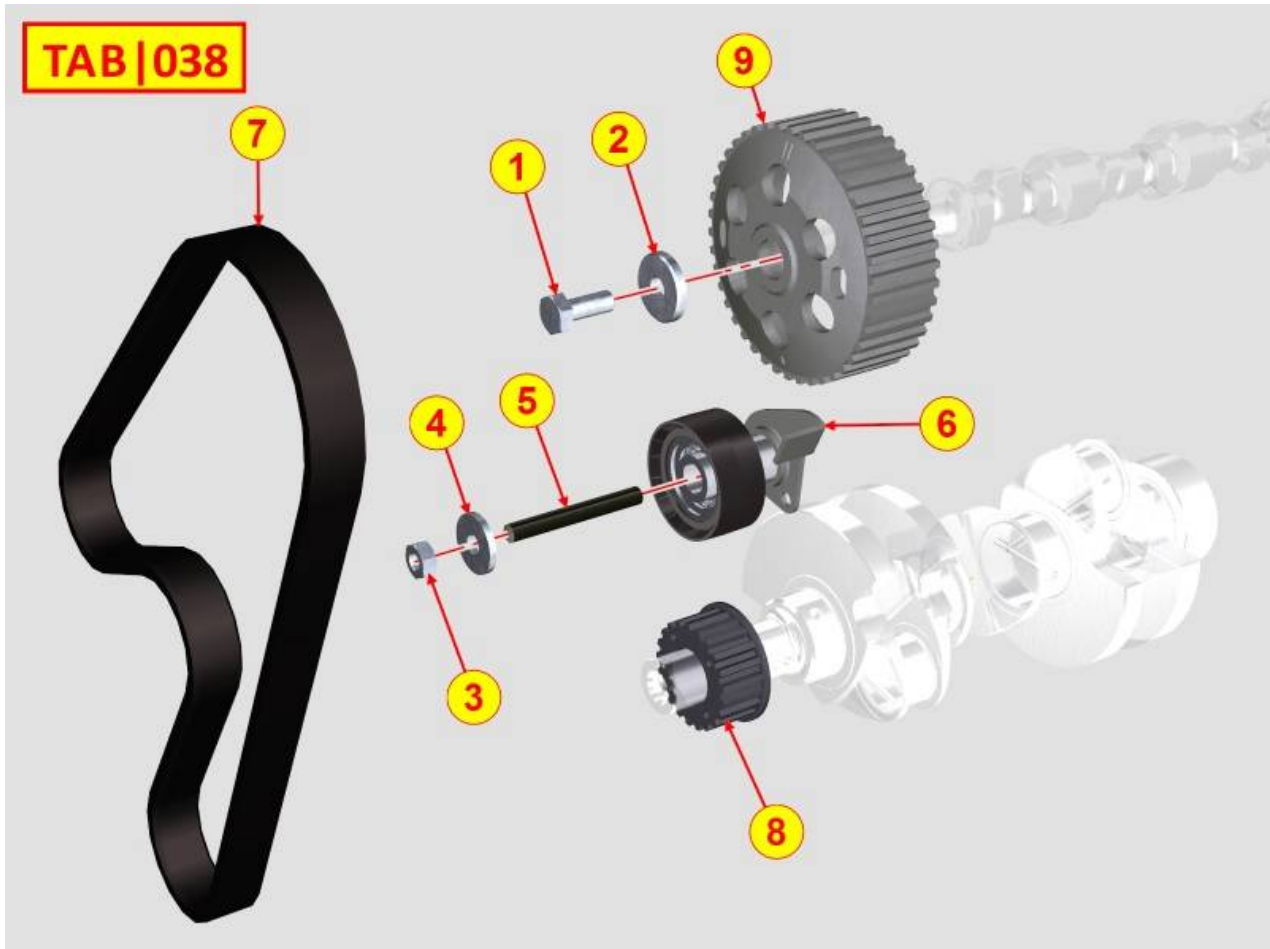

PAGURO - SPARE PARTS CATALOGUE
PAGURO 6000 - TIMING SYSTEM

PAGURO - SPARE PARTS CATALOGUE
PAGURO 6000 - TIMING SYSTEM

NO.	CODE:	DESCRIPTION	Q.TY
1	AD40LO9820142	Hex bolt M10x25L, 1.25P	1
2	AD40LO7625045	WASHER D.11X33X5	1
3	AD40LO3240033	NUT M10X1,5- UNI.5588-8S+ZN.B	1
4	AD40LO7495010	WASHER D.10,5X32X4	1
5	AD40LO6800090	STUD M10X70 RAD.CORTA U	1
6	AD40LO4110009	BELT TENSIONER	1
7	AD40LO2440338	TIMING BELT	1
8	AD40LO6975292	TIMING DRIVING PULLEY	1
9	AD40LO7090012	TIMING DRIVEN PULLEY	1