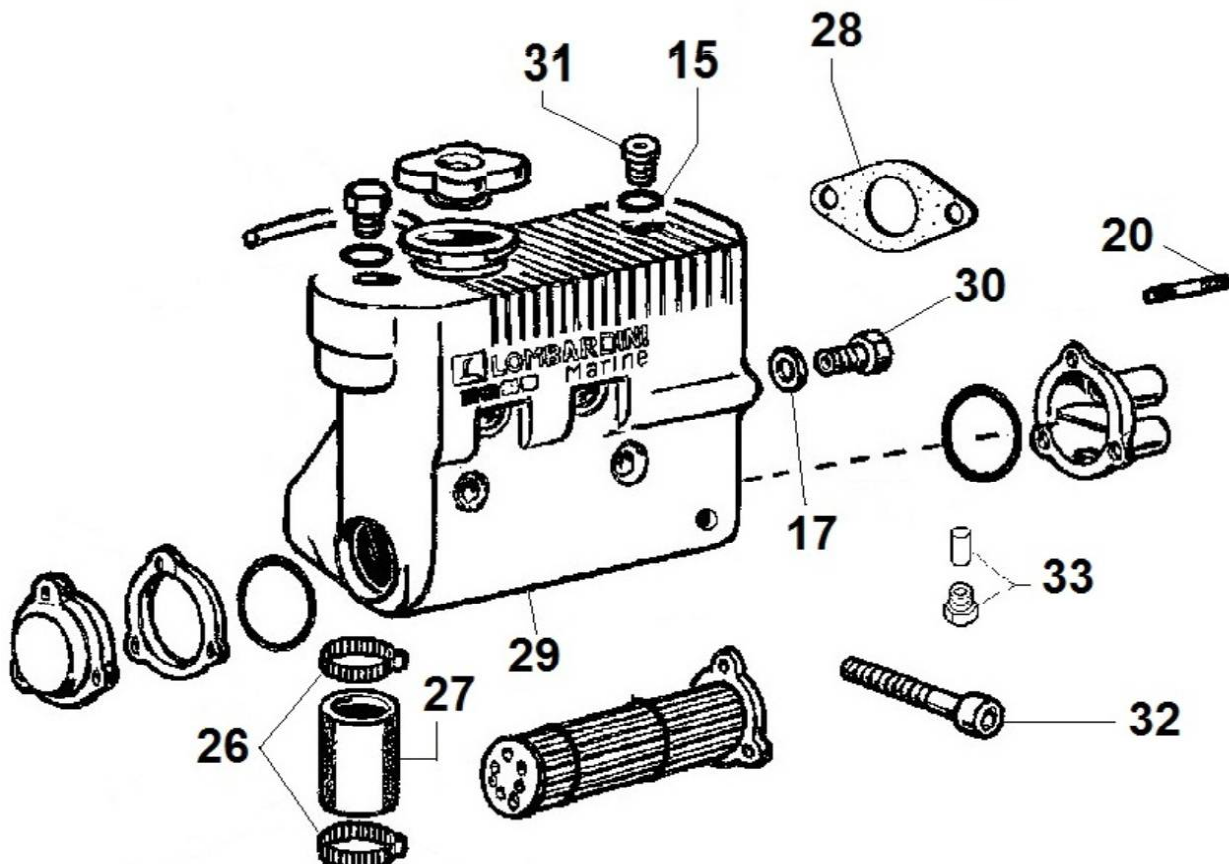

PAGURO - SPARE PARTS CATALOGUE
PAGURO 6000 - COOLANT RADIATOR

PAGURO - SPARE PARTS CATALOGUE
PAGURO 6000 - COOLANT RADIATOR

NO.	CODE:	DESCRIPTION	Q.TY
17	AD40LO4670061	COPPER WASHER D19/14.2 1.5 THK	1
20	AD40LO6780142	STUD BOLT	2
32	AD40LO9730410	SCREW FOR EXCHANGER FOCS M8X110 INOX	4
26	AD40LO3630128 (AD40LO3630038)	CLAMP d.32-50 SX9C W1	2
27	AD40LO9602072	TUBE	1
28	AD40LO4500102	Gasket	1
29	AD40LO7350443 (AD40LO7350324)	RADIATOR WATER- WATER 502/M-702/M BLACK	1
33	AD40LO9080215	PLUG, ZINC ANODE	1