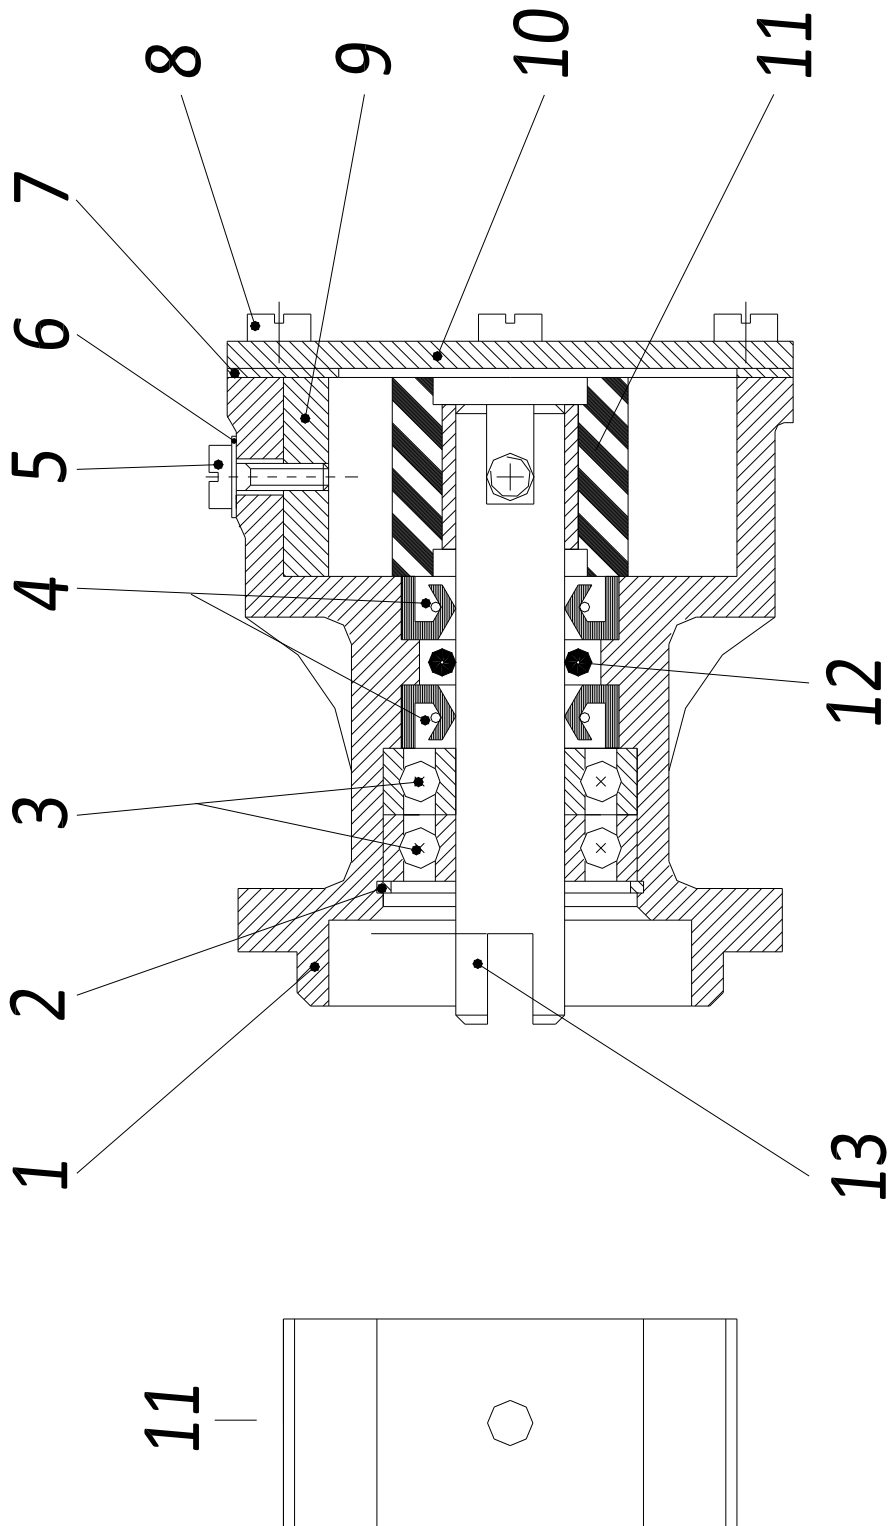

PAGURO - SPARE PARTS CATALOGUE
PAGURO 6000 - TAB. 2

PAGURO - SPARE PARTS CATALOGUE
PAGURO 6000 - TAB. 2

POS.	CODE	DESCRIPTION	Q.TY
1	AD08SC0010	ELECTRICAL PLANT P6/9/6.5/8.5	1
2	AD09RE0016	RELE'	2
3	AD09RS0003	RESISTOR, R47	1
4	AD09TR0003	TRANSFORMER, CURRENT P6/9/6.5/8.5	1
5	AD09AT0005	TERMOSWITCH	1
6	AD08ID0002	BATTERY CHARGER REGULATOR	1
7	AD09CO0300	CAPACITOR 30.0 μ F	1
8	AD08SC0015	CONNECTOR, 8 PINS FEMALE	1
9	AD08SC0016	CONNECTOR, 8 PINS MALE	1
10	AD08DR0001	REMOTE CONTROL PANEL WITH CABLE (DISCONTINUED)	1
11	AD21CA0100	COMPLETE PLASTIC BOX WITH LABEL	1
12	AD38AD0012	STICKER, CONTROL PANEL	1
13	AC30SC0001-00	CABLE, 15MT	1
14	AD08SC0012	PRINTED CIRCUIT BOARD (DISCONTINUED)	1
15	AC30SC0002-00	CABLE, 15MT + ATS25	1
16	AD08DR0005-00	CONTROL PANEL ATS- 25 WITH CABLE	1

PAGURO - SPARE PARTS CATALOGUE
PAGURO 6000 - TAB.3

PAGURO - SPARE PARTS CATALOGUE
PAGURO 6000 - TAB.3

NO.	CODE:	DESCRIPTION	Q.TY
1	AD40AN4393	WATER PUMP P-LOMB	1
2	AD40AN2470	CIRCLIP 28X1.2	1
3	AD40AN2402	BALL BEARING 60012RS (12X28X8)	2
4	AD40AN3737	LIPSEAL 12x24x7	2
5	AD40AN5396	SCREW M4x8 FOR COG FIXING	1
6	ADHA0001-00	COPPER WASHER 4X8	1
7	AD40AN2521	GASKET FOR WATER PUMP COVER	1
8	AD40AN233	SCREW FOR WATER PUMP COVER	4
9	AD40AN2381	CAM PLATE FOR WATER PUMP	1
10	AD40AN2380	WATER PUMP COVER	1
11	AD40AN3823	WATER PUMP IMPELLER (Ø 12.00 10 BLADES)	1
12	AD40AN1092	O-RING 3403 DI. 10.78X2.62	1
13	AD40AN4394	WATER PUMP SHAFT ST106 P LOMB.	1