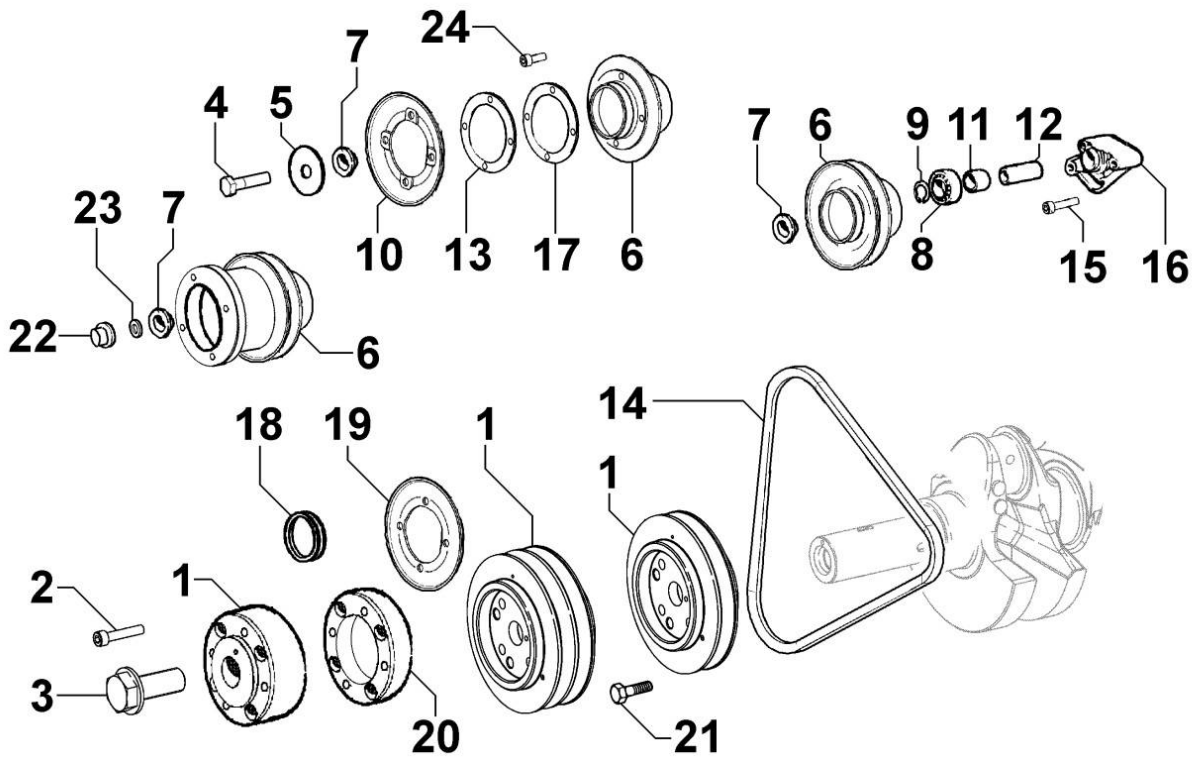

PAGURO - SPARE PARTS CATALOGUE
PAGURO 6000 - PULLEYS / BELT

**PAGURO - SPARE PARTS CATALOGUE
PAGURO 6000 - PULLEYS / BELT**

NO.	CODE:	DESCRIPTION	Q.TY
1	ED0039023610	FLANGIA/FLANGE	1
2	ED0097300150	SOC HEAD SCREW M6X30-5931.8G+ZN.B	4
3	ED0098653190	CRANKSHAFT BOLT	1