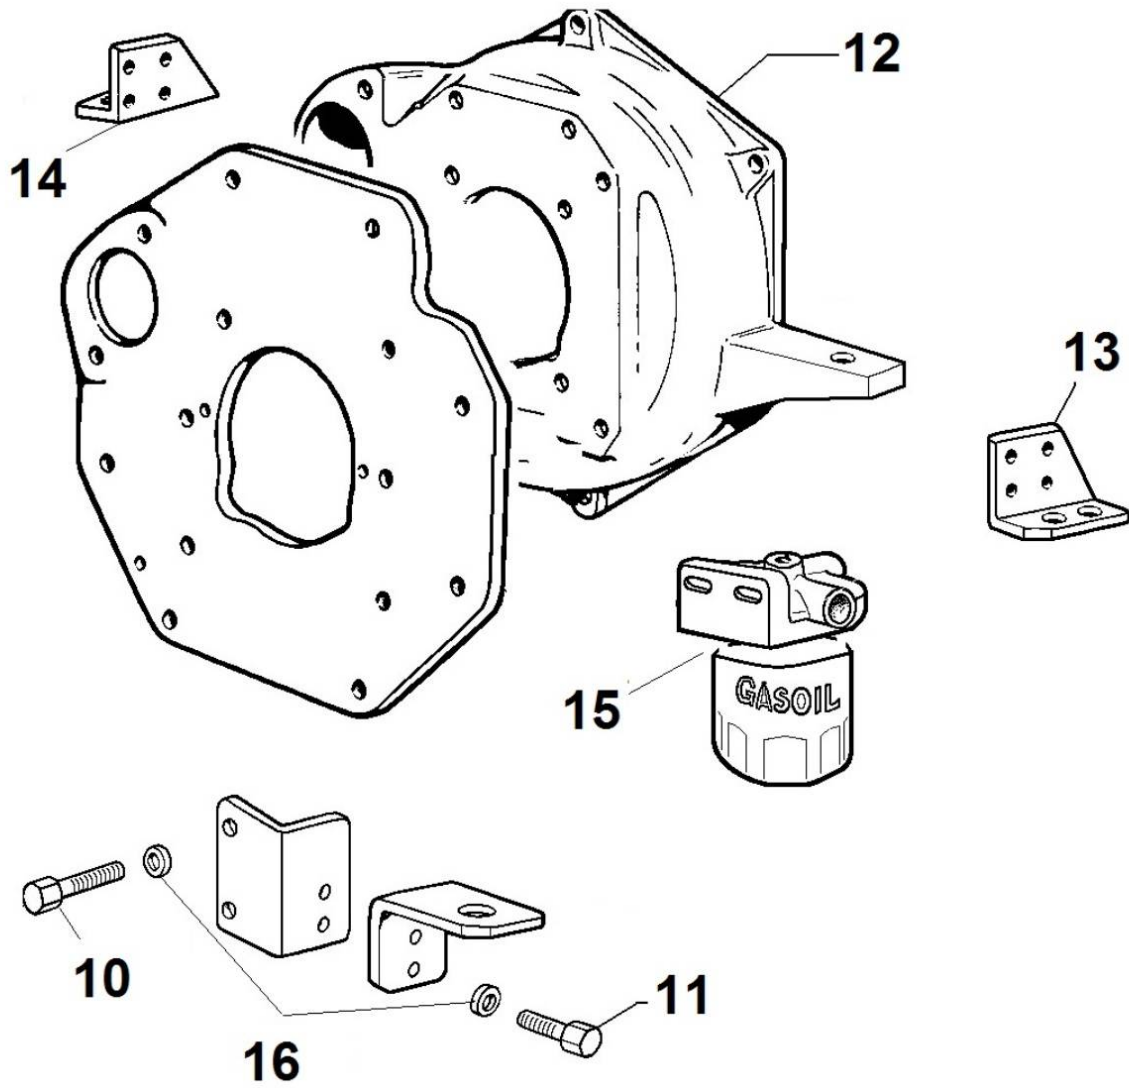

PAGURO - SPARE PARTS CATALOGUE
PAGURO 6000 - 1ST PTO ACCESSORIES

PAGURO - SPARE PARTS CATALOGUE
PAGURO 6000 - 1ST PTP ACCESSORIES

NO.	CODE:	DESCRIPTION	Q.TY
10	AD40LO1770124	SCREW	7
11	AD40LO1790037	BULLONE/BOLT 'N 10	8
12	AD40LO2032438 (AD40LO2032370)	BELL HOUSING SAE5 SHORT 502MG ALU. GREY	1
13	AD40LO6429561 (AD40LO6429350)	ENG.BRACK.BELL SIDE AND MOT.MGVOLPI GREY	1
14	AD40LO6429562 (AD40LO6429351)	ENG.BRACK.BELL SIDE AND RAD.MGVOLPI GREY	1
16	AD40LO7565013	ROND.ELAST./SP.WAS HER S C10	8