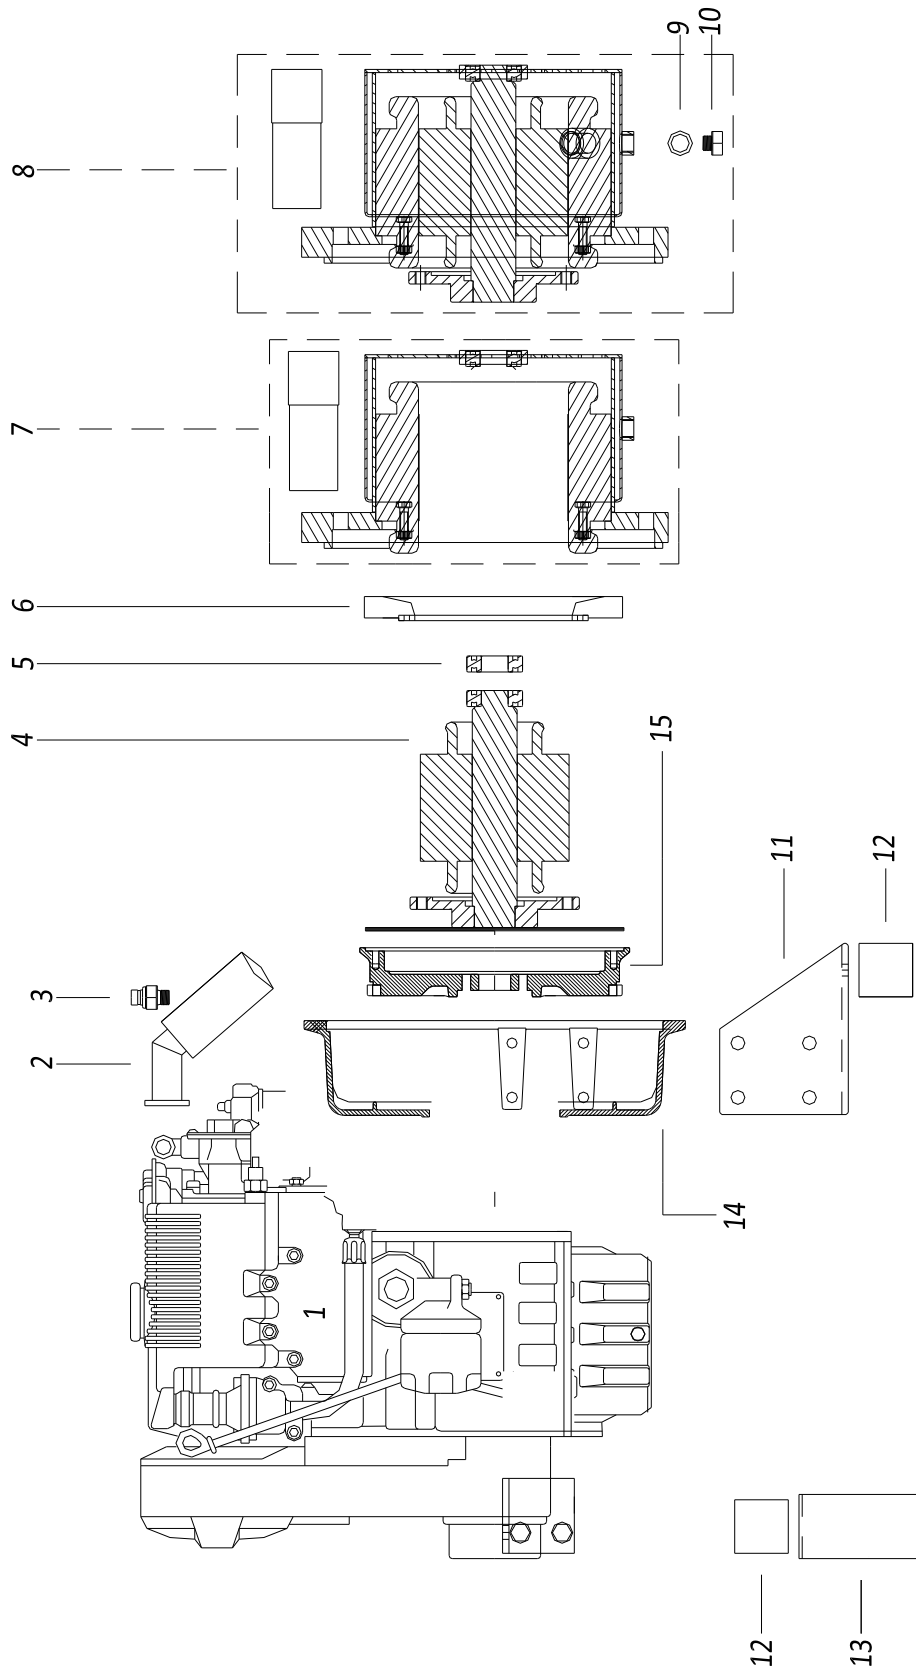

PAGURO - SPARE PARTS CATALOGUE
PAGURO 6000 - TAB.1

PAGURO - SPARE PARTS CATALOGUE
PAGURO 6000 - TAB.1

NO.	CODE:	DESCRIPTION	Q.TY
1	AD01LO0001	ENGINE P6 3000RPM	1
2	AC90SC0004-00	EXHAUST MANIFOLD P6/9/6.5/9v	1
3	AD23SS0003	SWITCH, TEMPERATURE EXHAUST SINGLE	1
4	AD03ZA0021	ROTOR P6	1
5	AD40CU0004	BALL BEARING ROTOR P6/9	1
6	AD12VE0011-00	COOLING FAN P6/9/14/18	1
7	AC07ZA0001-00	STATOR P6	1
8	AC05ZA0004	ALTERNATOR P6	1
9	AD16RARO17X2 3X1.5	WASHER	1
10	AD13O0292C	CLOSING PLUG ALTERNATOR	1
11	AD40LO6429561	BRACKET EXHAUST SIDE	1
11	AD40LO6429562	BRACKET INTAKE SIDE	1
12	AD11FI0001-01	SHOCK ABSORBER, INTERNAL P6/9/6.5/9v/12v	4
13	AD12ST0003	U ENGINE FRAME P6/9	1
14	AD40LO2032370	BELL HOUSING LDW502	1
15	AD40LO9880938	FLYWHEEL LDW502	1