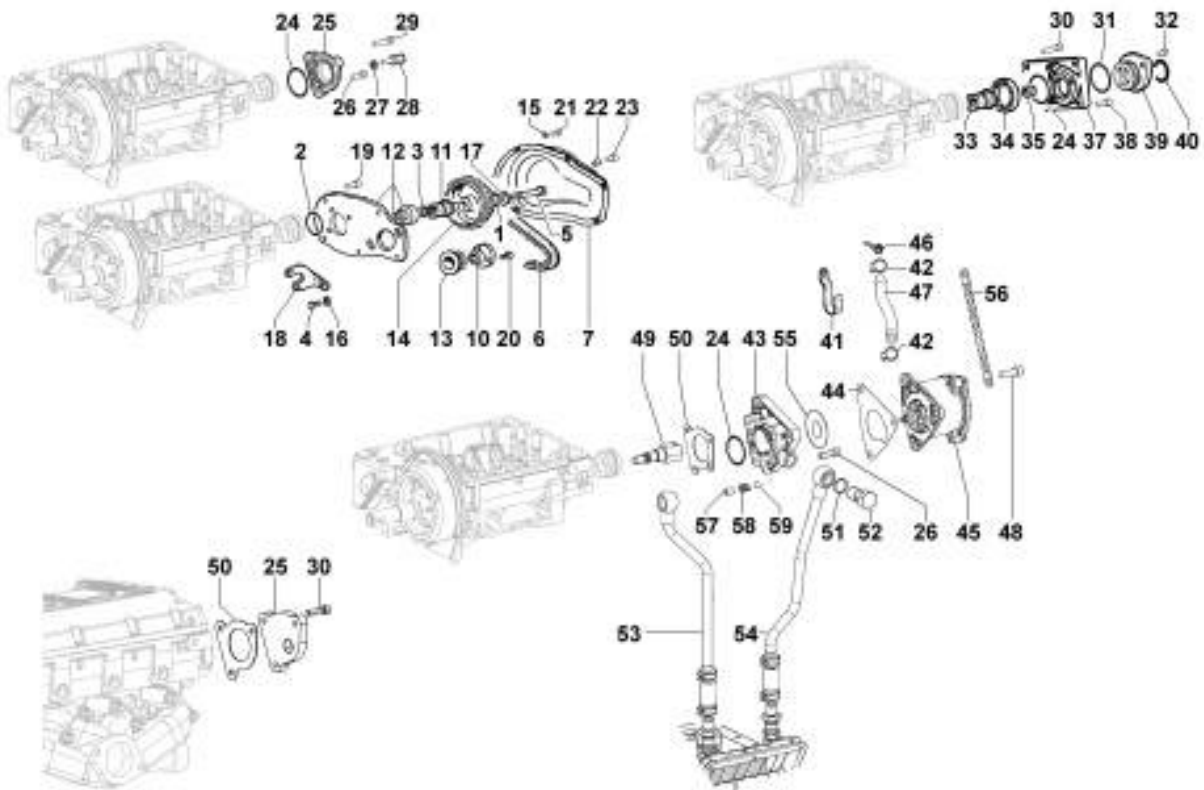

PAGURO - SPARE PARTS CATALOGUE
PAGURO 6000 - 3rd PTO

PAGURO - SPARE PARTS CATALOGUE
PAGURO 6000 - 3rd PTO

NO.	CODE:	DESCRIPTION	Q.TY
24	AD40LO1200233	ORING 40.95X2.62 U	2
26	AD40LO9730416	SOCKET HEAD SCREW M6X20 WITH DRYLOC	3