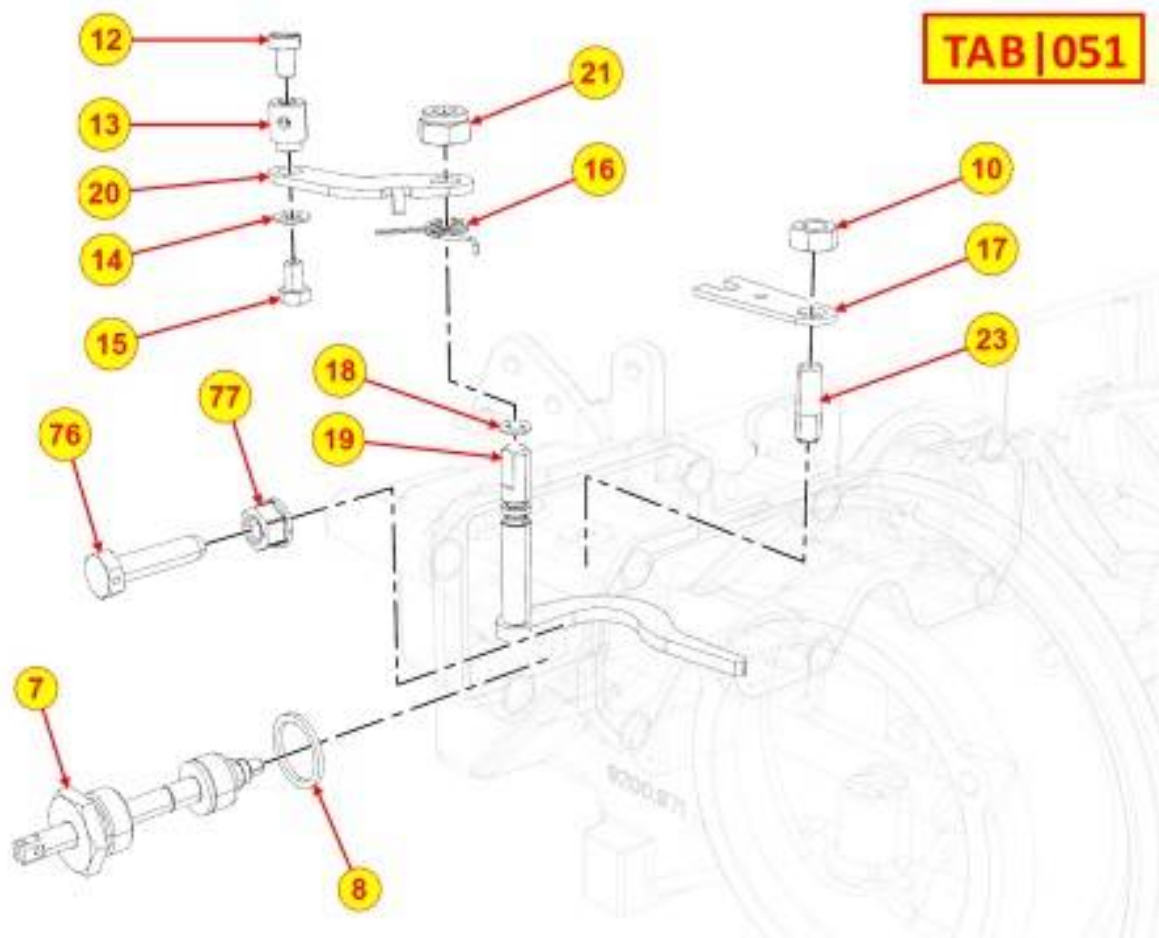

PAGURO - SPARE PARTS CATALOGUE
PAGURO 6000 - CONTROLS

PAGURO - SPARE PARTS CATALOGUE
PAGURO 6000 – CONTROLS

NO.	CODE:	DESCRIPTION	Q.TY
7	AD40LO8576076	EX. FUELDEV.	1
8	AD40LO4480046	Copper wahser 16.2X20X1.5	1
10	AD40LO3240008	NUT M6-Cl.8 type 1- ISO	1
12	AD40LO9790023	SOC HEAD SCRE M5X8 UNI 6107 acc.5S zn	1
13	AD40LO6000049	LEVER PAD	1
14	AD40LO771R001	PLAIN WASHER 5.3X10X1	1
15	AD40LO1755001	HEX HEAD SCREW M5X8 5739-8G+ZN.B	1
16	AD40LO5660047	LEVER SPRING	1
17	AD40LO6275114	LOCKING STOP LEVER PLATE	1
18	AD40LO1200051	RING	1
19	AD40LO5200413	INTERNAL STOP LEVER	1
20	AD40LO5200414	EXTERNAL STOP LEVER	1
21	AD40LO3203075	LOCKNUT M.8 h.8.5	1
23	AD40LO6760044	STUD 6X1X10 UNI5911	1
76	AD40LO1760128	SCREW M6 FOR EXTERNAL LEVER SET UP	1
77	AD40LO3240153	NUT M 6X1 SEAL LOCK	1