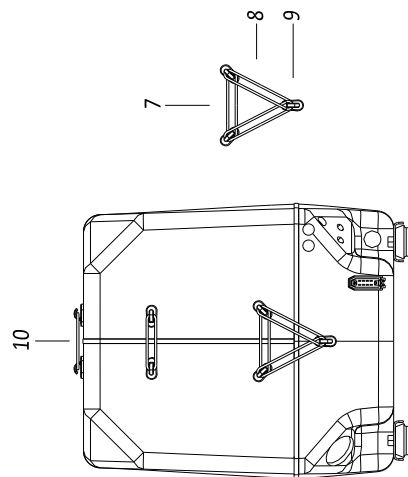

PAGURO - SPARE PARTS CATALOGUE
PAGURO 6000 - TAB.4

**PAGURO - SPARE PARTS CATALOGUE
PAGURO 6000 - TAB.4**

NO.	CODE:	DESCRIPTION	Q.TY
1	AC10SB0003	CAPSULE P6	1
2	AD38AD0020	CAPSULE ADHESIVE WAVE P6 SCA	1
2	AD38AD0021	CAPSULE ADHESIVE WAVE P6 ASP	1
3	AD18MT0004	MOUSSE 14X8	1
4	AD19GI0001	GASKET, HOOD	1
5	AD12ST0006	EXTERNAL BRACKET DX P6/9	1
5	AD12ST0007	EXTERNAL BRACKET SX P6/9	1
6	AD11FI0005	SHOK ABSORBERS P- LOMB	4
7	AD21BL0001	CLOSING RUBBER STRIP LID	6
8	AD21BL0002	CLOSING RUBBER STRIP BOT	4
9	AD23TR0001	HOOK FOR CAPSULE	14
10	AD18MT0004	MOUSSE 14X8	1
11	AC12MT0001- 00	INSULATION FOAM CAPSULE P6 LID	1
12	AC12MT0002- 00	INSULATION FOAM CAPSULE P6 BOT	1