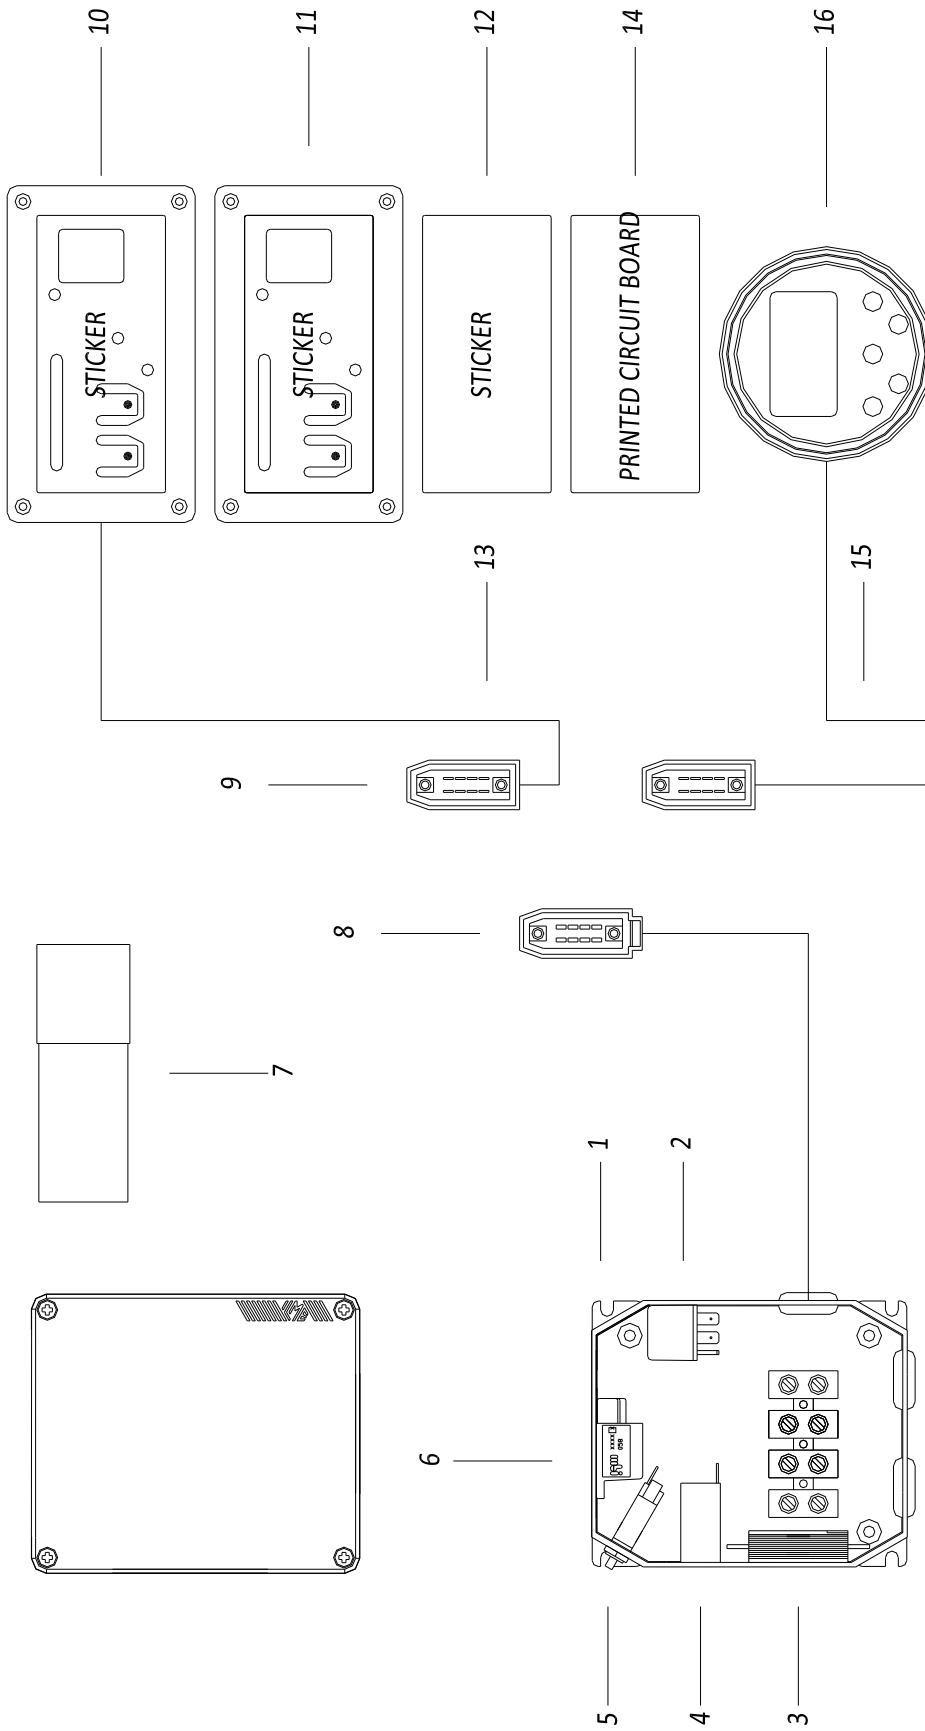

PAGURO 6000

SPARE PARTS CATALOGUE

PAGURO - SPARE PARTS CATALOGUE
PAGURO 6000 - TAB.1

PAGURO - SPARE PARTS CATALOGUE
PAGURO 6000 - TAB.1

NO.	CODE:	DESCRIPTION	Q.TY
1	AD01LO0001	ENGINE P6 3000RPM	1
2	AC90SC0004-00	EXHAUST MANIFOLD P6/9/6.5/9v	1
3	AD23SS0003	SWITCH, TEMPERATURE EXHAUST SINGLE	1
4	AD03ZA0021	ROTOR P6	1
5	AD40CU0004	BALL BEARING ROTOR P6/9	1
6	AD12VE0011-00	COOLING FAN P6/9/14/18	1
7	AC07ZA0001-00	STATOR P6	1
8	AC05ZA0004	ALTERNATOR P6	1
9	AD16RARO17X2 3X1.5	WASHER	1
10	AD13O0292C	CLOSING PLUG ALTERNATOR	1
11	AD40LO6429561	BRACKET EXHAUST SIDE	1
11	AD40LO6429562	BRACKET INTAKE SIDE	1
12	AD11FI0001-01	SHOCK ABSORBER, INTERNAL P6/9/6.5/9v/12v	4
13	AD12ST0003	U ENGINE FRAME P6/9	1
14	AD40LO2032370	BELL HOUSING LDW502	1
15	AD40LO9880938	FLYWHEEL LDW502	1

PAGURO - SPARE PARTS CATALOGUE
PAGURO 6000 - TAB. 2

PAGURO - SPARE PARTS CATALOGUE
PAGURO 6000 - TAB. 2

POS.	CODE	DESCRIPTION	Q.TY
1	AD08SC0010	ELECTRICAL PLANT P6/9/6.5/8.5	1
2	AD09RE0016	RELE'	2
3	AD09RS0003	RESISTOR, R47	1
4	AD09TR0003	TRANSFORMER, CURRENT P6/9/6.5/8.5	1
5	AD09AT0005	TERMOSWITCH	1
6	AD08ID0002	BATTERY CHARGER REGULATOR	1
7	AD09CO0300	CAPACITOR 30.0 μ F	1
8	AD08SC0015	CONNECTOR, 8 PINS FEMALE	1
9	AD08SC0016	CONNECTOR, 8 PINS MALE	1
10	AD08DR0001	REMOTE CONTROL PANEL WITH CABLE (DISCONTINUED)	1
11	AD21CA0100	COMPLETE PLASTIC BOX WITH LABEL	1
12	AD38AD0012	STICKER, CONTROL PANEL	1
13	AC30SC0001-00	CABLE, 15MT	1
14	AD08SC0012	PRINTED CIRCUIT BOARD (DISCONTINUED)	1
15	AC30SC0002-00	CABLE, 15MT + ATS25	1
16	AD08DR0005-00	CONTROL PANEL ATS- 25 WITH CABLE	1