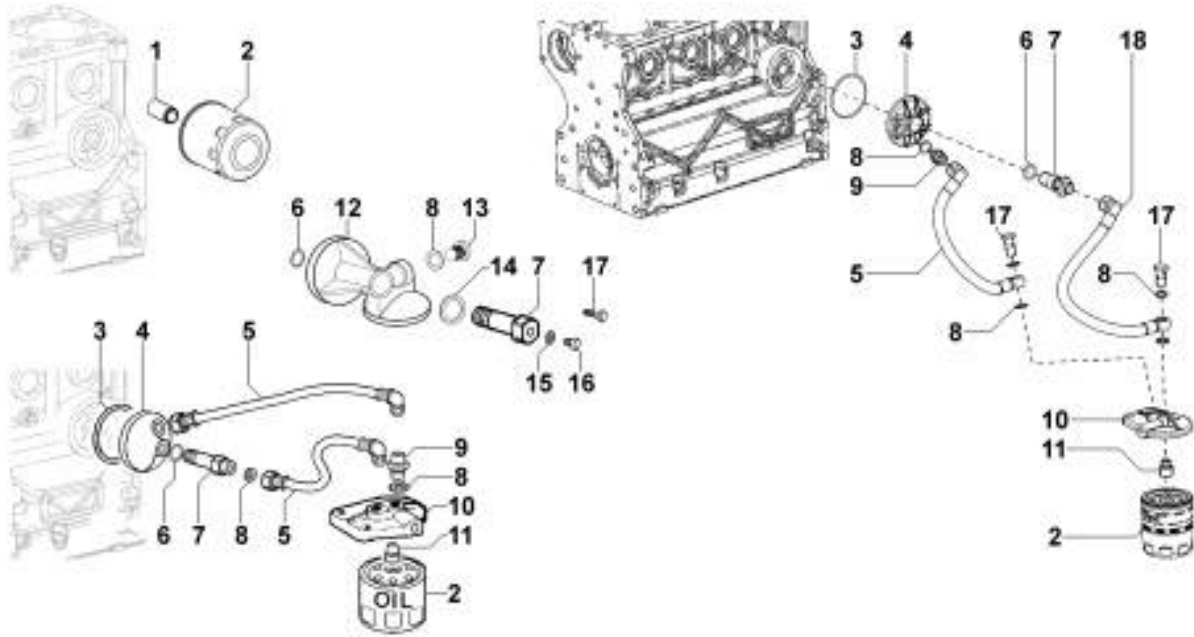

PAGURO - SPARE PARTS CATALOGUE
PAGURO 6000 - OIL FILTER

PAGURO - SPARE PARTS CATALOGUE
PAGURO 6000 - OIL FILTER

NO.	CODE:	DESCRIPTION	Q.TY
1	AD40LO7265021	OIL FILTER CONNECTION	1
2	AD40LO2175283 (AD40LO2175107)	OIL CARTRID. SPARE PART KOHLER	1
3	AD40LO1202036	ORING DIA61 SILICON RUBBER	1
6	AD40LO1200219	ORING	1
8	AD40LO4670061	COPPER WASHER D19/14.2 1.5 THK	1
10	AD40LO8900557	SUPPORT (L.MARINE)	1
12	AD40LO8900425	BRACKET FOR OIL COOLER AND FILTER CARTRI	1
13	AD40LO9040012	OIL DRAIN PLUG M14	1
14	AD40LO4670067	GASKET	1