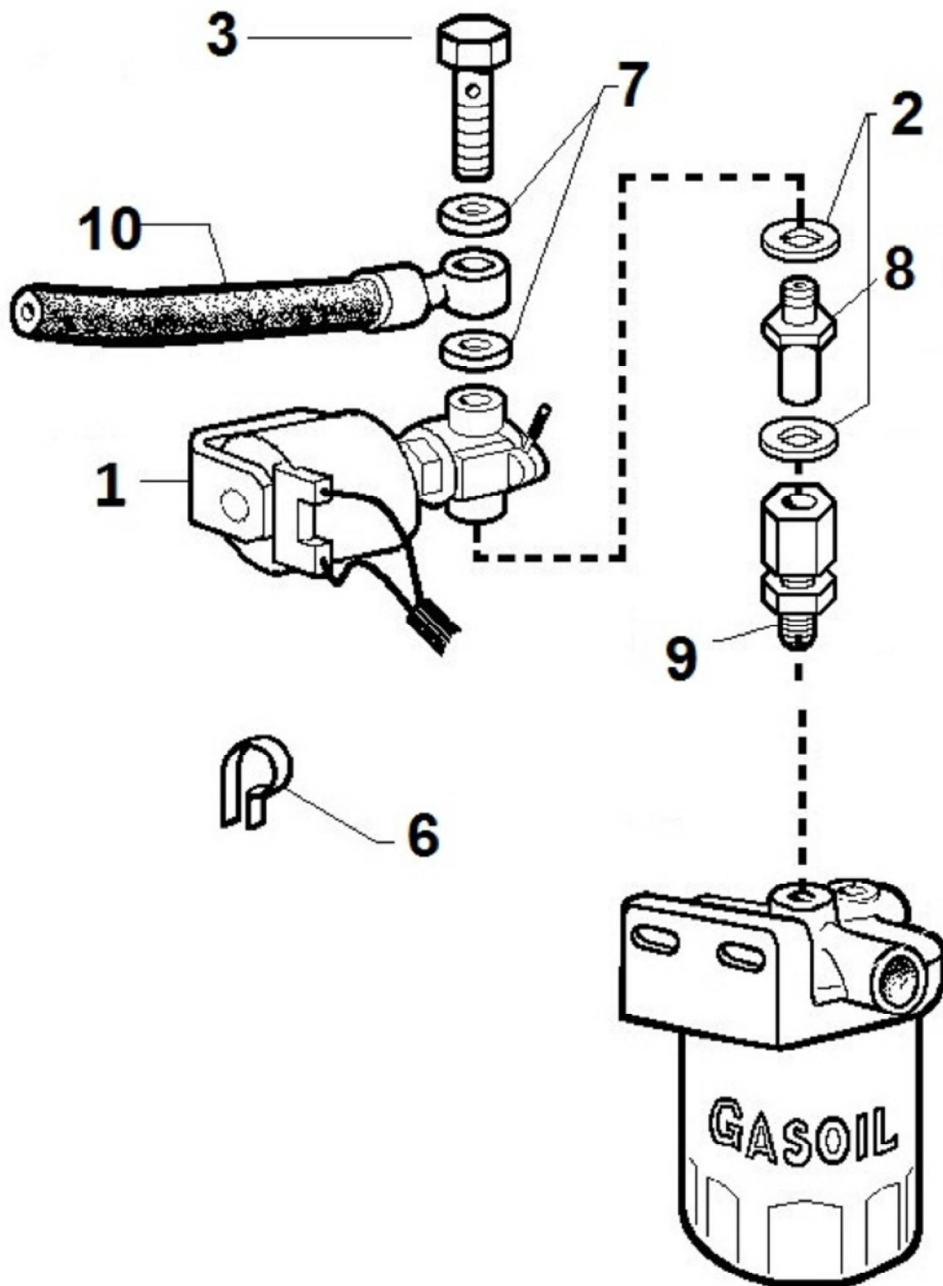

PAGURO - SPARE PARTS CATALOGUE
PAGURO 6000 - TAB.3

PAGURO - SPARE PARTS CATALOGUE
PAGURO 6000 - TAB.3

NO.	CODE:	DESCRIPTION	Q.TY
1	AD40AN4393	WATER PUMP P-LOMB	1
2	AD40AN2470	CIRCLIP 28X1.2	1
3	AD40AN2402	BALL BEARING 60012RS (12X28X8)	2
4	AD40AN3737	LIPSEAL 12x24x7	2
5	AD40AN5396	SCREW M4x8 FOR COG FIXING	1
6	ADHA0001-00	COPPER WASHER 4X8	1
7	AD40AN2521	GASKET FOR WATER PUMP COVER	1
8	AD40AN233	SCREW FOR WATER PUMP COVER	4
9	AD40AN2381	CAM PLATE FOR WATER PUMP	1
10	AD40AN2380	WATER PUMP COVER	1
11	AD40AN3823	WATER PUMP IMPELLER (Ø 12.00 10 BLADES)	1
12	AD40AN1092	O-RING 3403 DI. 10.78X2.62	1
13	AD40AN4394	WATER PUMP SHAFT ST106 P LOMB.	1

PAGURO - SPARE PARTS CATALOGUE
PAGURO 6000 - PUMP FOR OIL EXTRACTION

PAGURO - SPARE PARTS CATALOGUE
PAGURO 6000 - PUMP FOR OIL EXTRACTION

NO.	CODE:	DESCRIPTION	Q.TY
4	AD40LO3630129	CLAMP	1
5	AD40LO6595021	OIL PUMP FOR LMG4000	1

PAGURO - SPARE PARTS CATALOGUE
PAGURO 6000 - ELECTROVALVE

PAGURO - SPARE PARTS CATALOGUE
PAGURO 6000 - ELECTROVALVE

NO.	CODE:	DESCRIPTION	Q.TY
1	AD40LO3587197	SOLENOID VALVE WITH MANUAL RESET DEVICE	1
2	AD40LO4670059	COPPER WASHER D14/10.2 1.	3
3	AD40LO1901115	BOLT	1
6	AD40LO3630170	CLAMP G11	1
7	AD40LO4670061	COPPER WASHER D19/14.2 1.5 THK	1
8	AD40LO7330314	UNION FOR EL.STOP	1
9	AD40LO7330315	JOINT	1
10	AD40LO9375748	FUEL PIPE	1