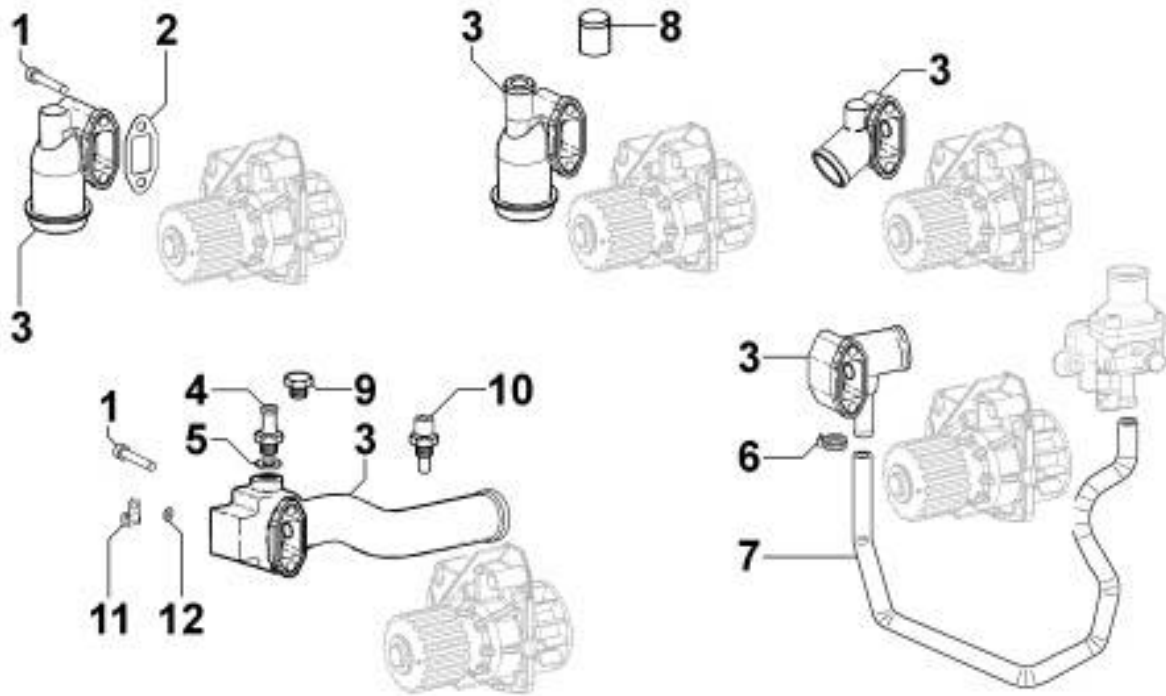

PAGURO - SPARE PARTS CATALOGUE
PAGURO 6000 - COOLANT INLET FLANGE

PAGURO - SPARE PARTS CATALOGUE
PAGURO 6000 - COOLANT INLET FLANGE

NO.	CODE:	DESCRIPTION	Q.TY
1	AD40LO9732016	SOC HEAD CAP SCR M6X40L 8.8	2
2	AD40LO4501158	WATER PUMP INLET FLANGE GASKET	2
3	AD40LO3866107	FLANGE	1