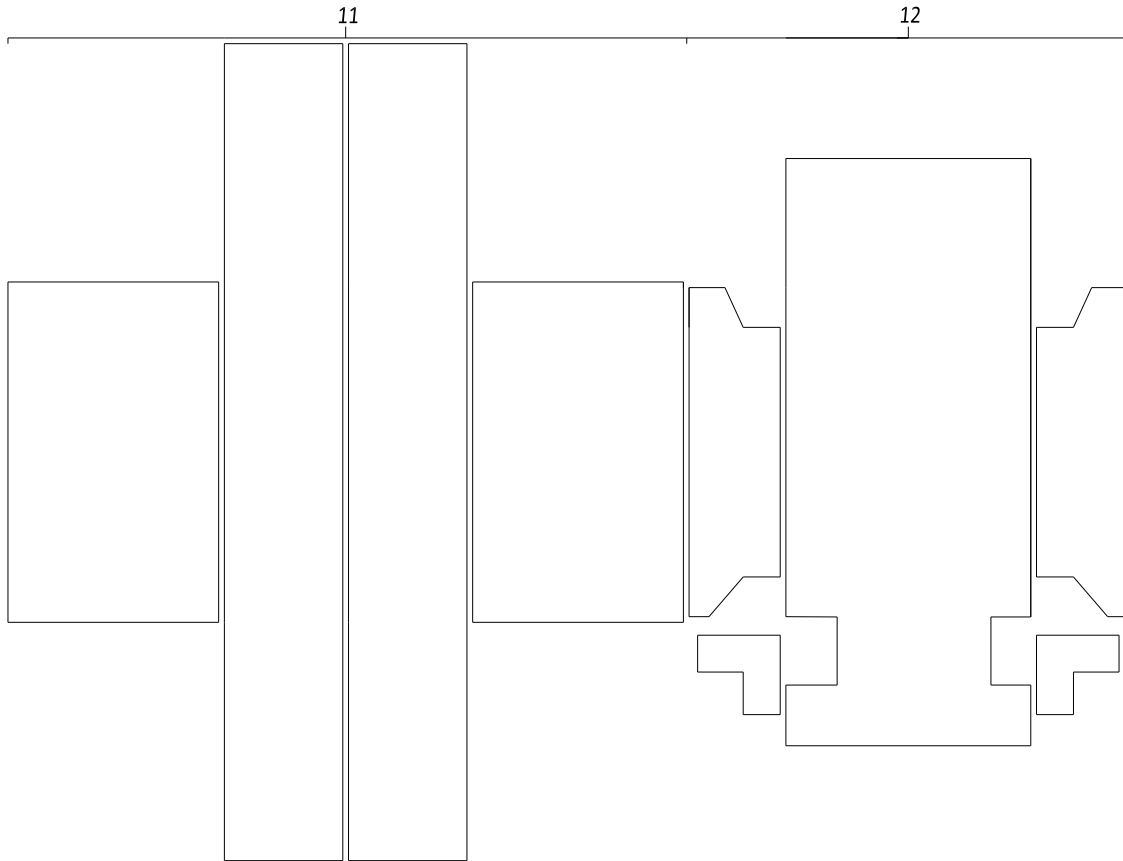

PAGURO - SPARE PARTS CATALOGUE
PAGURO 6000 - TAB.4

**PAGURO - SPARE PARTS CATALOGUE
PAGURO 6000 - TAB.4**

NO.	CODE:	DESCRIPTION	Q.TY
1	AC10SB0003	CAPSULE P6	1
2	AD38AD0020	CAPSULE ADHESIVE WAVE P6 SCA	1
2	AD38AD0021	CAPSULE ADHESIVE WAVE P6 ASP	1
3	AD18MT0004	MOUSSE 14X8	1
4	AD19GI0001	GASKET, HOOD	1
5	AD12ST0006	EXTERNAL BRACKET DX P6/9	1
5	AD12ST0007	EXTERNAL BRACKET SX P6/9	1
6	AD11FI0005	SHOK ABSORBERS P- LOMB	4
7	AD21BL0001	CLOSING RUBBER STRIP LID	6
8	AD21BL0002	CLOSING RUBBER STRIP BOT	4
9	AD23TR0001	HOOK FOR CAPSULE	14
10	AD18MT0004	MOUSSE 14X8	1
11	AC12MT0001- 00	INSULATION FOAM CAPSULE P6 LID	1
12	AC12MT0002- 00	INSULATION FOAM CAPSULE P6 BOT	1