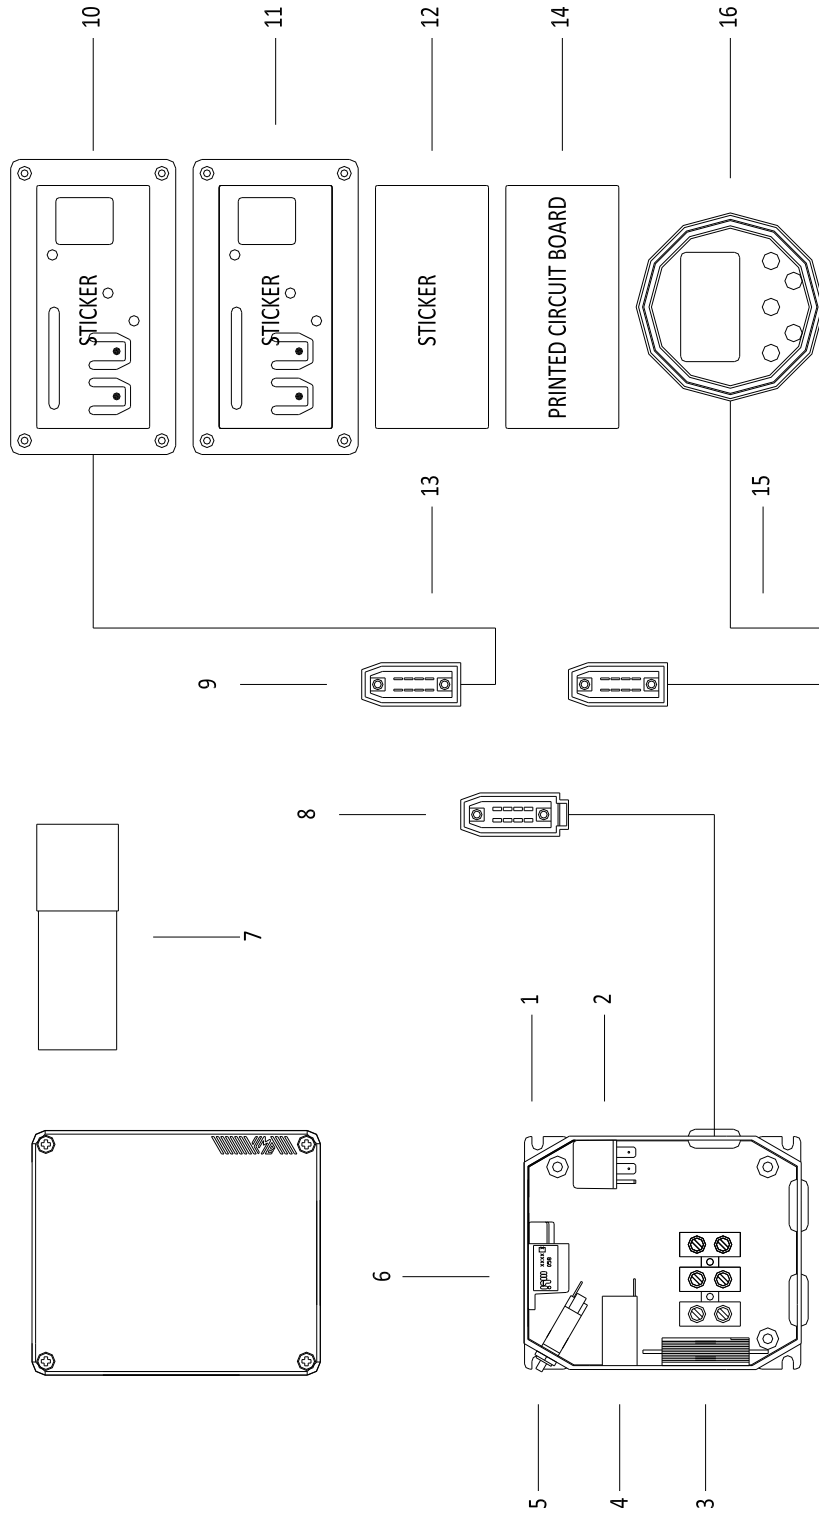

# SPARE PARTS CATALOGUE

**PAGURO - SPARE PARTS CATALOGUE**  
**PAGURO 5000 - TABLE 1**

PAGURO - SPARE PARTS CATALOGUE  
**PAGURO 5000 - TABLE 1**

PR.	COD.	DESCRIZIONE	DESCRIPTION	Q.TA'
1	AD01FA0002	MOTORE FARYMANN 18W 50HZ	ENGINE FARYMANN 15W 50HZ	1
2	AD12PR0001	FAN, ROTOR	FAN, ROTOR	1
3	AD40AV0001	MORINO D' AVVIAMENTO P3/3C/4/5	STARTING MOTOR P3/3C/4/5	1
4	AD03ZA0002	ROTORE P5	ROTOR P5	1
5	AD40CU0002	CUSCINETTO P3/4/5	BALL BEARING P3/4/5	1
6	AC07ZA0009-00	STATORE P5	STATOR P5	1
7	AD21CA0101	CONVOGLIATORE D' ARIA	AIR CONVEYOR PLASTIC TYPE	1
8	AC05ZA0013	ALTERNATORE P5	ALTERNATOR P5	1
9	AD16RARO17X23X1.5	RONDELLA RAME RICOTTO 17X23X1.5	COPPER WASHER 17X23X1.5	1
10	AD13O0292C	TAPPO CHIUSURA 3/8	CLOSING PLUG 3/8	1
11	AD12ST0103-00	STAFFA A OMEGA ASP O SCA P3/4/5	BRACKET OMEGA SHAPE INT OR EXH P3/4/5	1
12	AD11FI0004	ANTIVIBRANTE INTERNO	INTERNAL SHOCK ABSORBER	4
13	AD10NA0004	COLLETTORE SCARICO P3/4/5	EXHAUST MANIFOLD P3/4/5	1
14	AD23SS0003	TERMOCONTATTO POLO SINGOLO	SWITCH, TEMPERATURE EXHAUST SINGLE	1
15	AD40FA6304278	CAMPANA MOTORE P3/3C/4/5	ENGINE BELL HOUSING P3/3C/4/5	1

**PAGURO - SPARE PARTS CATALOGUE**  
**PAGURO 5000 - TABLE 2**

**PAGURO - SPARE PARTS CATALOGUE**  
**PAGURO 4000 - TABLE 2**

<b>POS.</b>	<b>CODE</b>	<b>DESCRIPTION</b>	<b>Q.TY</b>
1	AD08SC0010	ELECTRICAL PLANT P6/9/6./8.5	1
2	AD09RE0016	RELE'	2
3	AD09RS0003	RESISTOR, R47	1
4	AD09TR0002	TRANSFORMER, CURRENT P3/4/5	1
5	AD09AT0005	TERMOSWITCH	1
6	AD08ID0002	BATTERY CHARGER REGULATOR	1
7	AD09CO0275	CAPACITOR	1
8	AD08SC0015	CONNECTOR, 8 PINS FEMALE	1
9	AD08SC0016	CONNECTOR, 8 PINS MALE	1
10	AD08DR0001	REMOTE CONTROL PANEL WITH CABLE (DISCONTINUED)	1
11	AD21CA0100	COMPLETE PLASTIC BOX WITH LABEL	1
12	AD38AD0012	STICKER, CONTROL PANEL	1
13	AC30SC0001-00	CABLE, 15MT	1
14	AD08SC0012	PRINTED CIRCUIT BOARD (DISCONTINUED)	1
15	AC30SC0002-00	CABLE, 15MT + ATS25	1
16	AD08DR0005-00	CONTROL PANEL ATS- 25 WITH CABLE	1