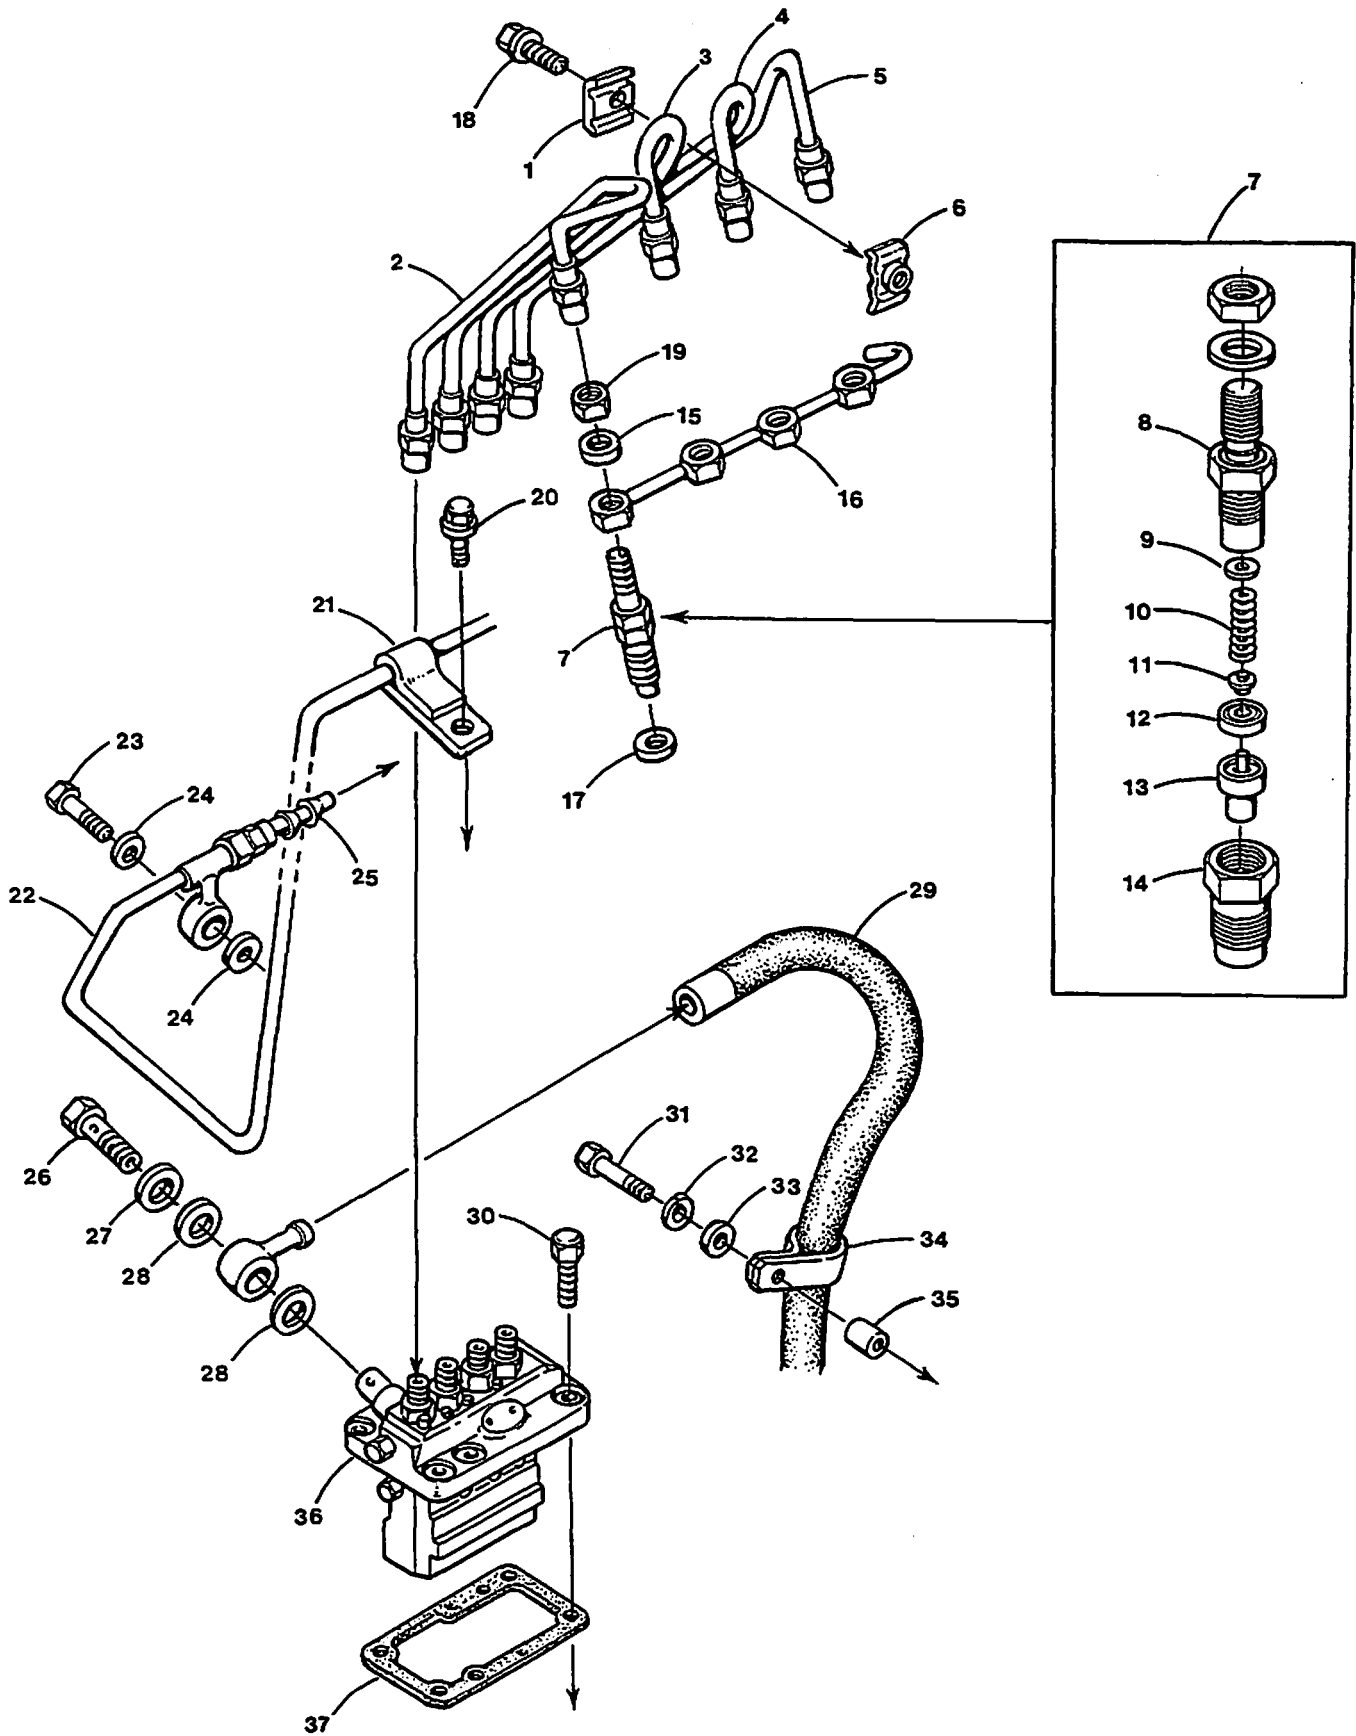

FUEL SYSTEM & NOZZLE ASSEMBLY - 44A/B - 12.5 BTDB- 15.0 BTDC

FUEL SYSTEM & NOZZLE ASSEMBLY - 44A/B - 12.5 BTDB- 15.0 BTDC

Reference #	Part #	Part Name	Remarks	Quantity
1	030315	CLAMP	FUEL LINE	3
2	045237	LINE	INJECTOR 1	1
3	045238	LINE	INJECTOR 2	1
4	045239	LINE	INJECTOR 3	1
5	045240	LINE	INJECTOR 4	1
6	046910	CLAMP	FUEL LINE	3
7	037091	INJECTOR	INCL REF 8 THRU 14	4
8	037112	HOLDER	INJECTOR	4
9-1	036925	SHIM	INJECTOR 1.25	1
9-2	036926	SHIM	INJECTOR 1.30	1
9-3	036927	SHIM	INJECTOR 1.35	1
9-4	036928	SHIM	INJECTOR 1.40	1
9-5	036929	SHIM	INJECTOR 1.45	1
9-6	036930	SHIM	INJECTOR 1.50	1
9-7	036931	SHIM	INJECTOR 1.55	1
9-8	036932	SHIM	INJECTOR 1.60	1
9-9	036933	SHIM	INJECTOR 1.65	1
9-10	036934	SHIM	INJECTOR 1.70	1
10	037106	SPRING	INJECTOR	4
11	037107	PIN	INJECTOR SPRING	4
12	037108	SPACER	INJECTOR	4
13	036935	NOZZLE	INJECTOR	4
14	037109	NUT	INJECTOR NOZZLE	4
15	036922	GASKET	INJECTOR RETURN	4
16	045241	LINE	INJECTOR LEAKOFF	1
17	038841	GASKET	INJECTOR TO HEAD	4
18	035810	CAPSCREW	M6 X 25 JIS 6 W/LW-FW	3
19	036921	NUT	INJECTOR	4
20	035796	CAPSCREW	M 8 X 40 JIS 6 W/LW	1
21	044069	STRAP	CLAMP FUEL RETURN LINE	1
22-1	044496	LINE	INJECTOR RETURN FROM FEB 2002	1
22-2	046417	LINE	INJECTOR RETURN 44A TO FEB 2002	1
23	016988	BOLT	BANJO M8	1
24	030289	WASHER	BANJO M8	2
25	034641	CONNECTOR	FUEL RETURN HOSE	1
26	024915	BOLT	BANJO	1
27	024972	WASHER	BANJO M14 ALUMINUM	1
28	030291	WASHER	BANJO M14	2
29-1	043881	HOSE	FILTER TO INJECTION PUMP - PROP	1
29-2	044214	HOSE	FILTER TO INJECTION PUMP - GENSET	1
30	017196	CAPSCREW	M8 X 20 DIN 933	6
31	013590	CAPSCREW	M6 X 30 DIN 933	1
32	031783	LOCKWASHER	M6 DIN 127	1
33	031753	WASHER	FLAT 1/4	1
34	021676	CLAMP	HARNESS SUPPORT	1
35	033052	SPACER	SOLENOID TO BRACKET	1
36-1	045265	PUMP	INJECTION - PROP	1
36-2	047144	PUMP	INJECTION - GENSET	1
37-1	030556	SHIM	0.7MM	1
37-2	030557	SHIM	0.8MM	1
37-3	030558	SHIM	0.9MM	1
37-4	030559	SHIM	1.0MM	1
37-5	030551	SHIM	0.2MM	1