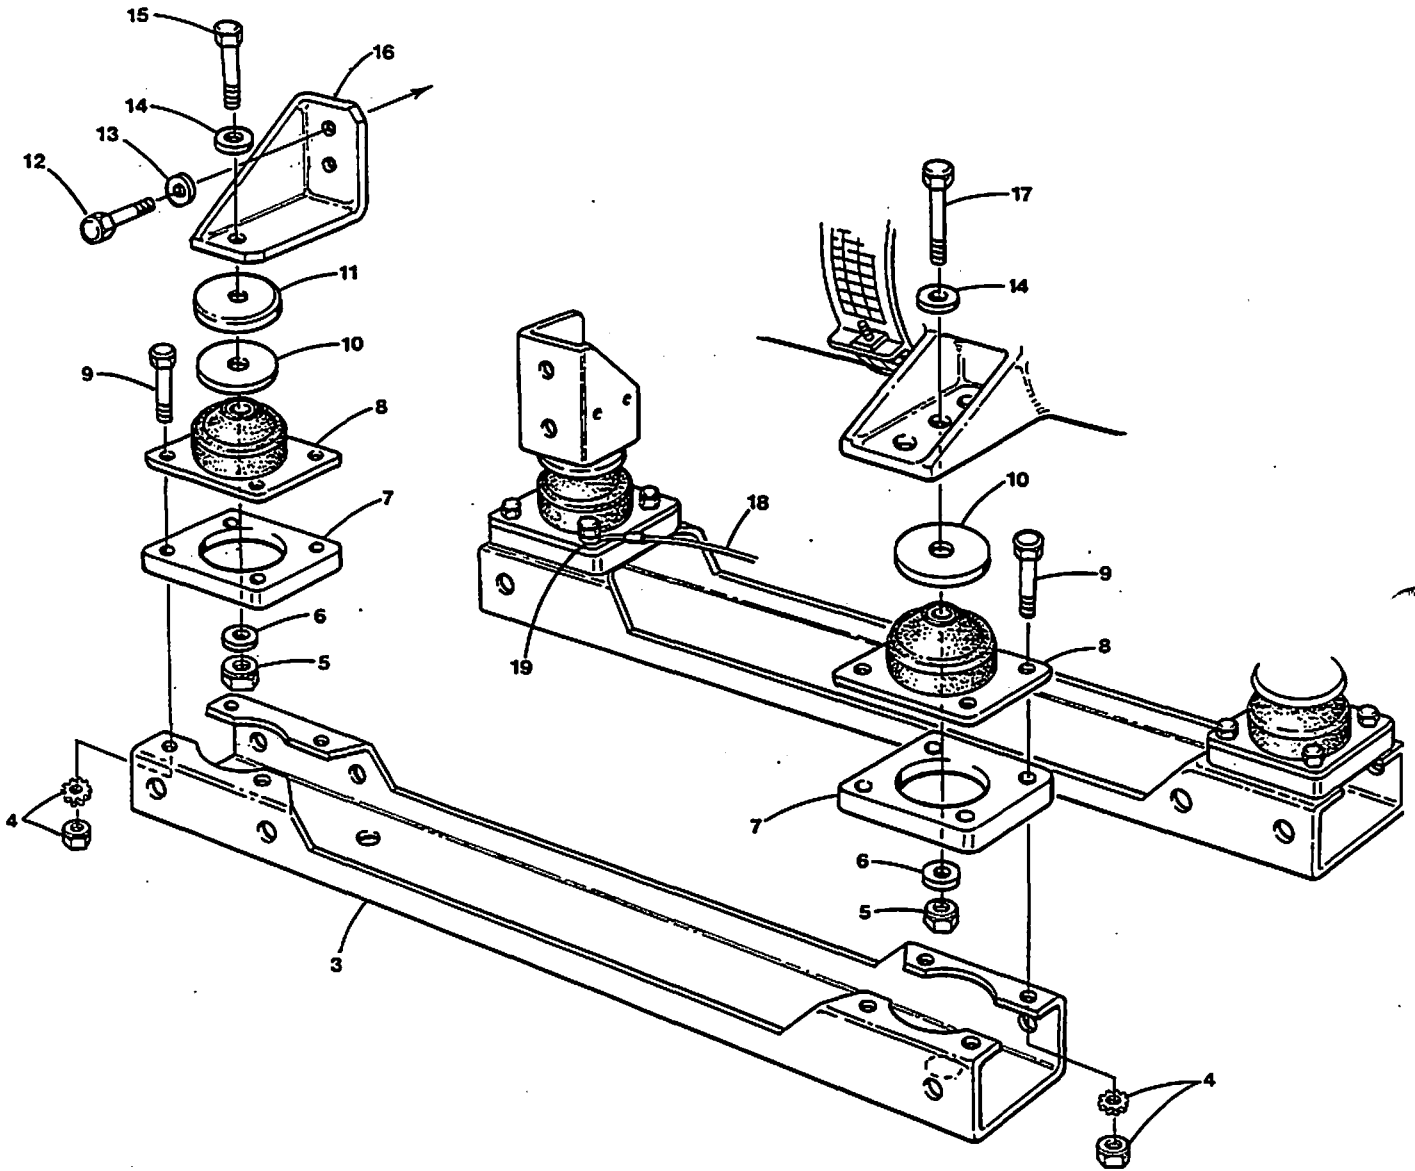

MOUNTING ASSEMBLY - 12.5 BTDB- 15.0 BTDC

MOUNTING ASSEMBLY - 12.5 BTDB- 15.0 BTDC

Reference #	Part #	Part Name	Remarks	Quantity
1	044362	RAIL ASSEMBLY	LEFT - INCL REF #S 3 - 9	1
2	044361	RAIL ASSEMBLY	RIGHT- INCL REF #S 3 - 9, & 18	1
3	043659	RAIL	GENSET	2
4	200127	NUT	5/16NC KEPS	16
5	031774	NUT	1/2NC	4
6	031776	LOCKWASHER	1/2	4
7	035271	PLATE	SPACER	4
8	015238	ISOLATOR		4
9	031557	CAPSCREW	5/16NC X 1-1/2	16
10	024674	WASHER	ISOLATOR SNUBBING	8
11	033530	SHIELD	ISOLATOR	2
12	024959	CAPSCREW	M12 X 1.25 X 25 DIN 961	4
13	031792	LOCKWASHER	M12 DIN 127	4
14	031777	WASHER	FLAT 1/2	4
15	031713	CAPSCREW	1/2NC X 3	2
16	043660	MOUNT	FRONT LEFT	1
17	031714	CAPSCREW	1/2NC X 3-1/4	2
18	034593	STRAP	GROUND	1
19	031759	WASHER	FLAT 5/16	1