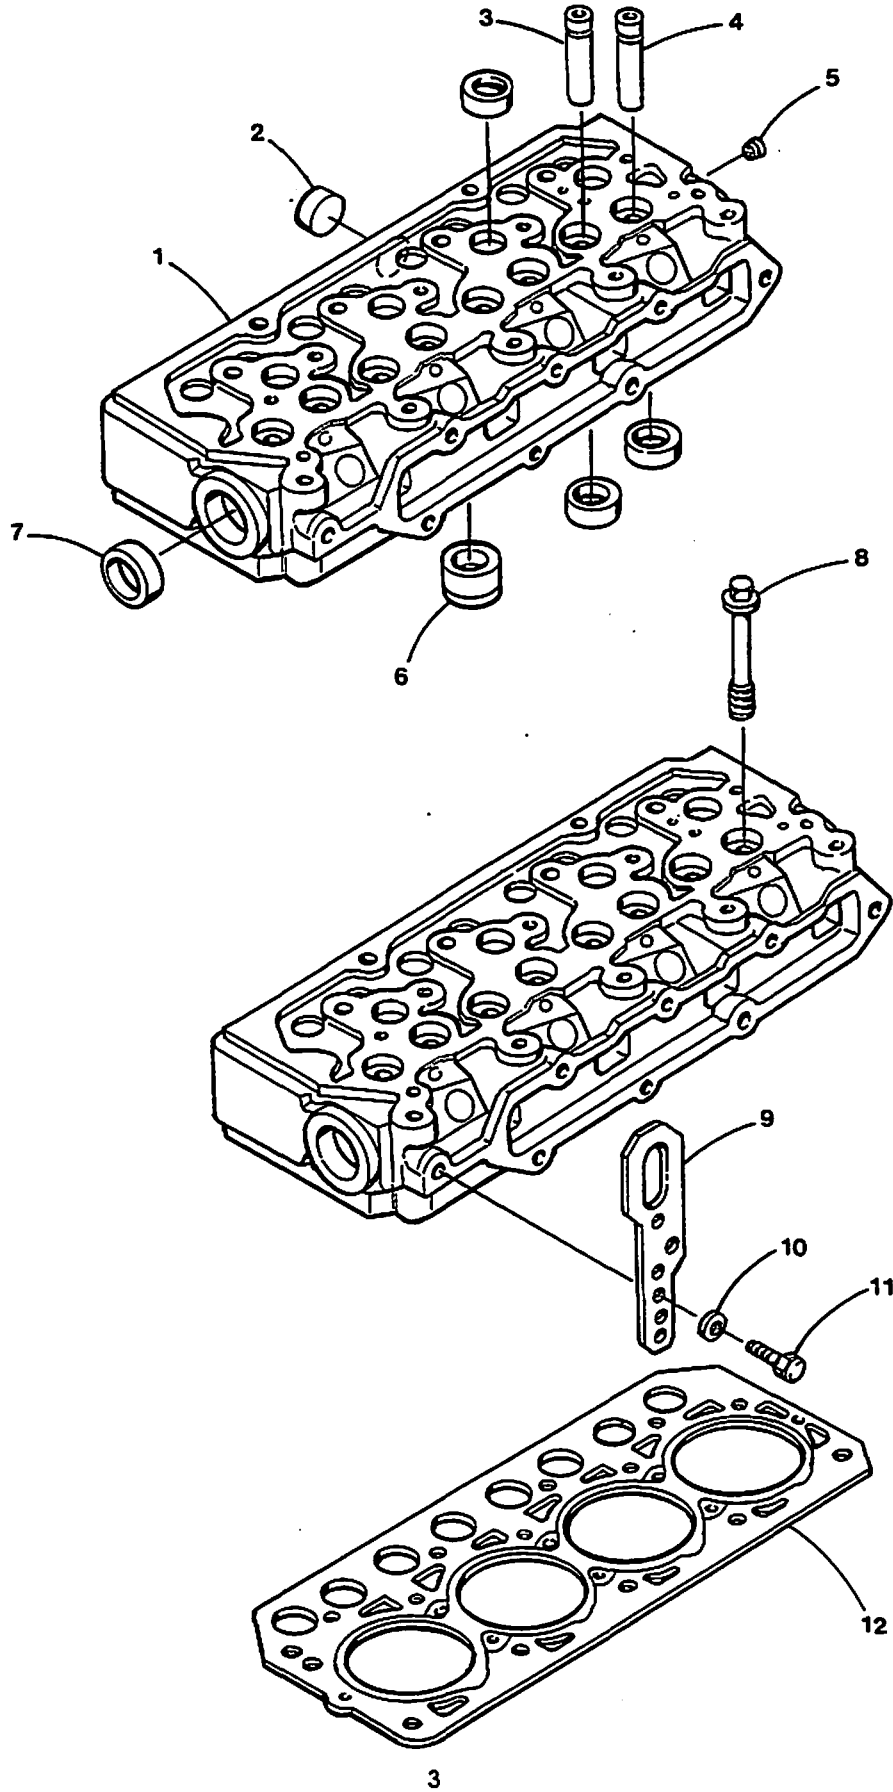

CYLINDER HEAD - 44A/B - 12.5 BTDB- 15.0 BTDC

CYLINDER HEAD - 44A/B - 12.5 BTDB- 15.0 BTDC

Reference #	Part #	Part Name	Remarks	Quantity
1-1	047126	HEAD	CYLINDER - GENSET	1
1-2	045176	HEAD	CYLINDER - PROP	1
2	024373	PLUG	EXPANSION 25MM	7
3	045173	GUIDE	VALVE EXHAUST	4
4	045174	GUIDE	VALVE INTAKE	4
5	030711	PLUG	1/8 BSPT	1
6-1	045178	INSERT	COMBUSTION - PROP	4
6-2	047127	INSERT	COMBUSTION - GENSET	4
7	024349	PLUG	EXPANSION 35MM DIN 443	1
8	045175	BOLT	CYLINDER HEAD	14
9-1	030131	EYE	LIFTING - PROP	1
9-2	030131	EYE	LIFTING - GENSET	2
10-1	019262	LOCKWASHER	M10 DIN 127 - PROP	2
10-2	019262	LOCKWASHER	M10 DIN 127 - GENSET	4
11-1	024951	CAPSCREW	M10 X 1.25 X 20 DIN 961 - PROP	2
11-2	024951	CAPSCREW	M10 X 1.25 X 20 DIN 961 - GENSET	4
12	045177	GASKET	CYLINDER HEAD	1