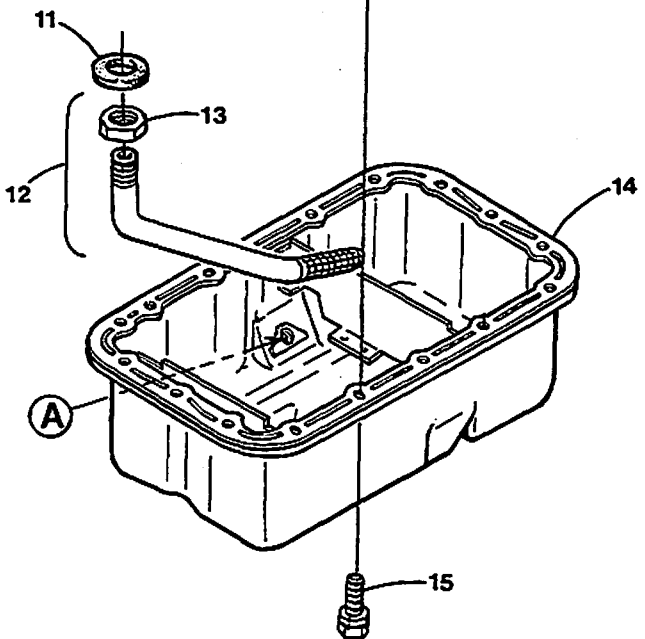

OIL SYSTEM - 44A/B - 12.5 BTDB- 15.0 BTDC

OIL SYSTEM - 44A/B - 12.5 BTDB- 15.0 BTDC

Reference #	Part #	Part Name	Remarks	Quantity
1	045225	VALVE	OIL RELIEF	1
2	046908	GASKET	OIL RELIEF VALVE	1
3	045230	DIPSTICK		1
4	044068	DIPSTICK	KIT - OPTIONAL 44A/B	1
5	044104	TUBE	DIPSTICK - OPTIONAL EXTENDED	1
6	044074	BRACKET	LIFT PUMP & FILTER SUPPORT	1
7	019262	LOCKWASHER	M10 DIN 127	1
8	024952	CAPSCREW	M10 X 1.25 X 25 DIN 961	1
9	024906	CLAMP	HOSE 04 MINI	2
10	036045	HOSE	INCHES REQUIRED	2
11	033280	WASHER	OIL PICKUP	1
12	033283	STRAINER	OIL PICKUP	1
13	040966	NUT	M16 JAM SELF-LOCKING	1
14-1	045203	SUMP	OIL - PROP	1
14-2	047130	SUMP	OIL - GENSET	1
15	035792	CAPSCREW	M8 X 16 JIS 6 W/LW	17
16	024905	CAP	1/4 NPT BRASS	1
17	035792	CAPSCREW	M8 X 16 JIS 6 W/LW	1
18	031787	WASHER	M8 DIN 125	1
19	024922	BRACKET	SUMP DRAIN HOSE	1
20	043904	HOSE	SUMP DRAIN	1
21	037393	SEAL	LEAD WIRE	1
22	030291	WASHER	BANJO M14	1
23	036493	WASHER	BANJO	1
24	036821	BOLT	BANJO-SUMP DRAIN HOSE	1