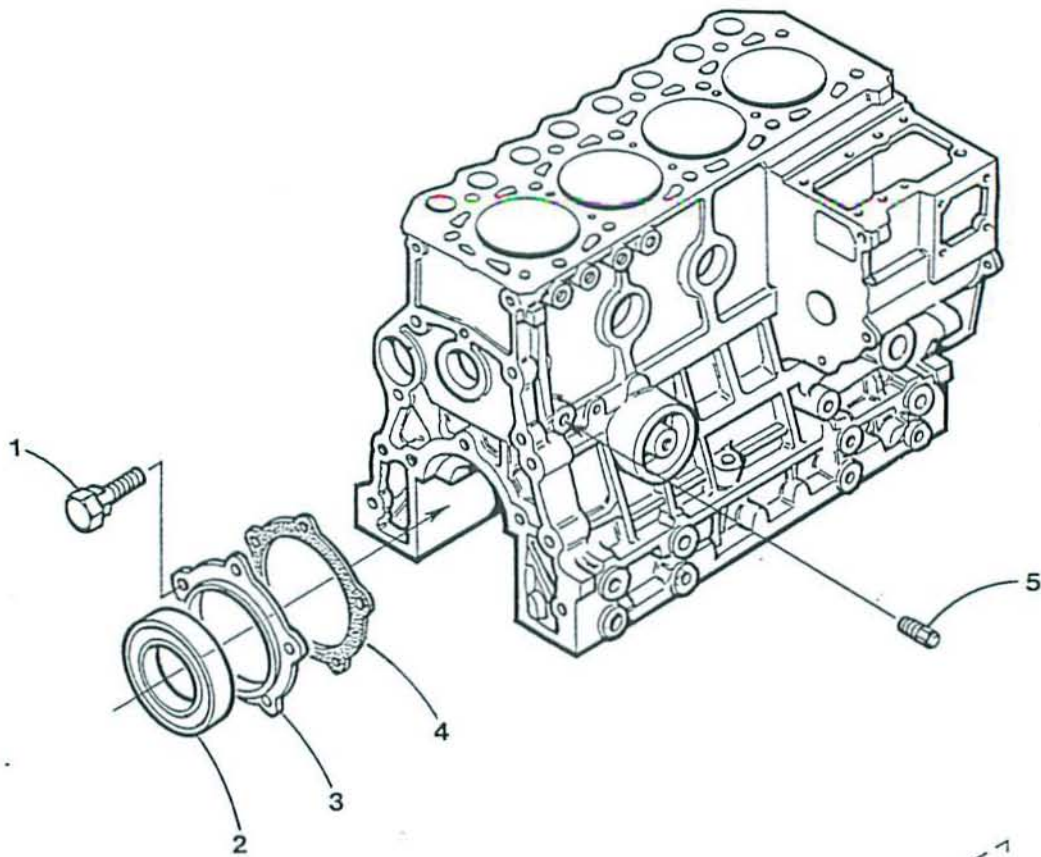

CRANKCASE - 44A/B - 12.5 BTDB- 15.0 BTDC

CRANKCASE - 44A/B - 12.5 BTDB- 15.0 BTDC

Reference #	Part #	Part Name	Remarks	Quantity
1	017196	CAPSCREW	M8 X 20 DIN 933	5
2	030395	SEAL	OIL	1
3	045194	FLANGE	REAR OIL SEAL	1
4	045195	GASKET	OIL SEAL FLANGE	1
5	045395	PLUG	1/4 BSPT HEX HEAD GENSET	1
6-1	037672	BEARING	SET MAIN STD	1
6-2	030484	BEARING	SET MAIN 0.25	1
6-3	037678	BEARING	SET MAIN 0.50	1
6-4	037679	BEARING	SET MAIN 0.75	1