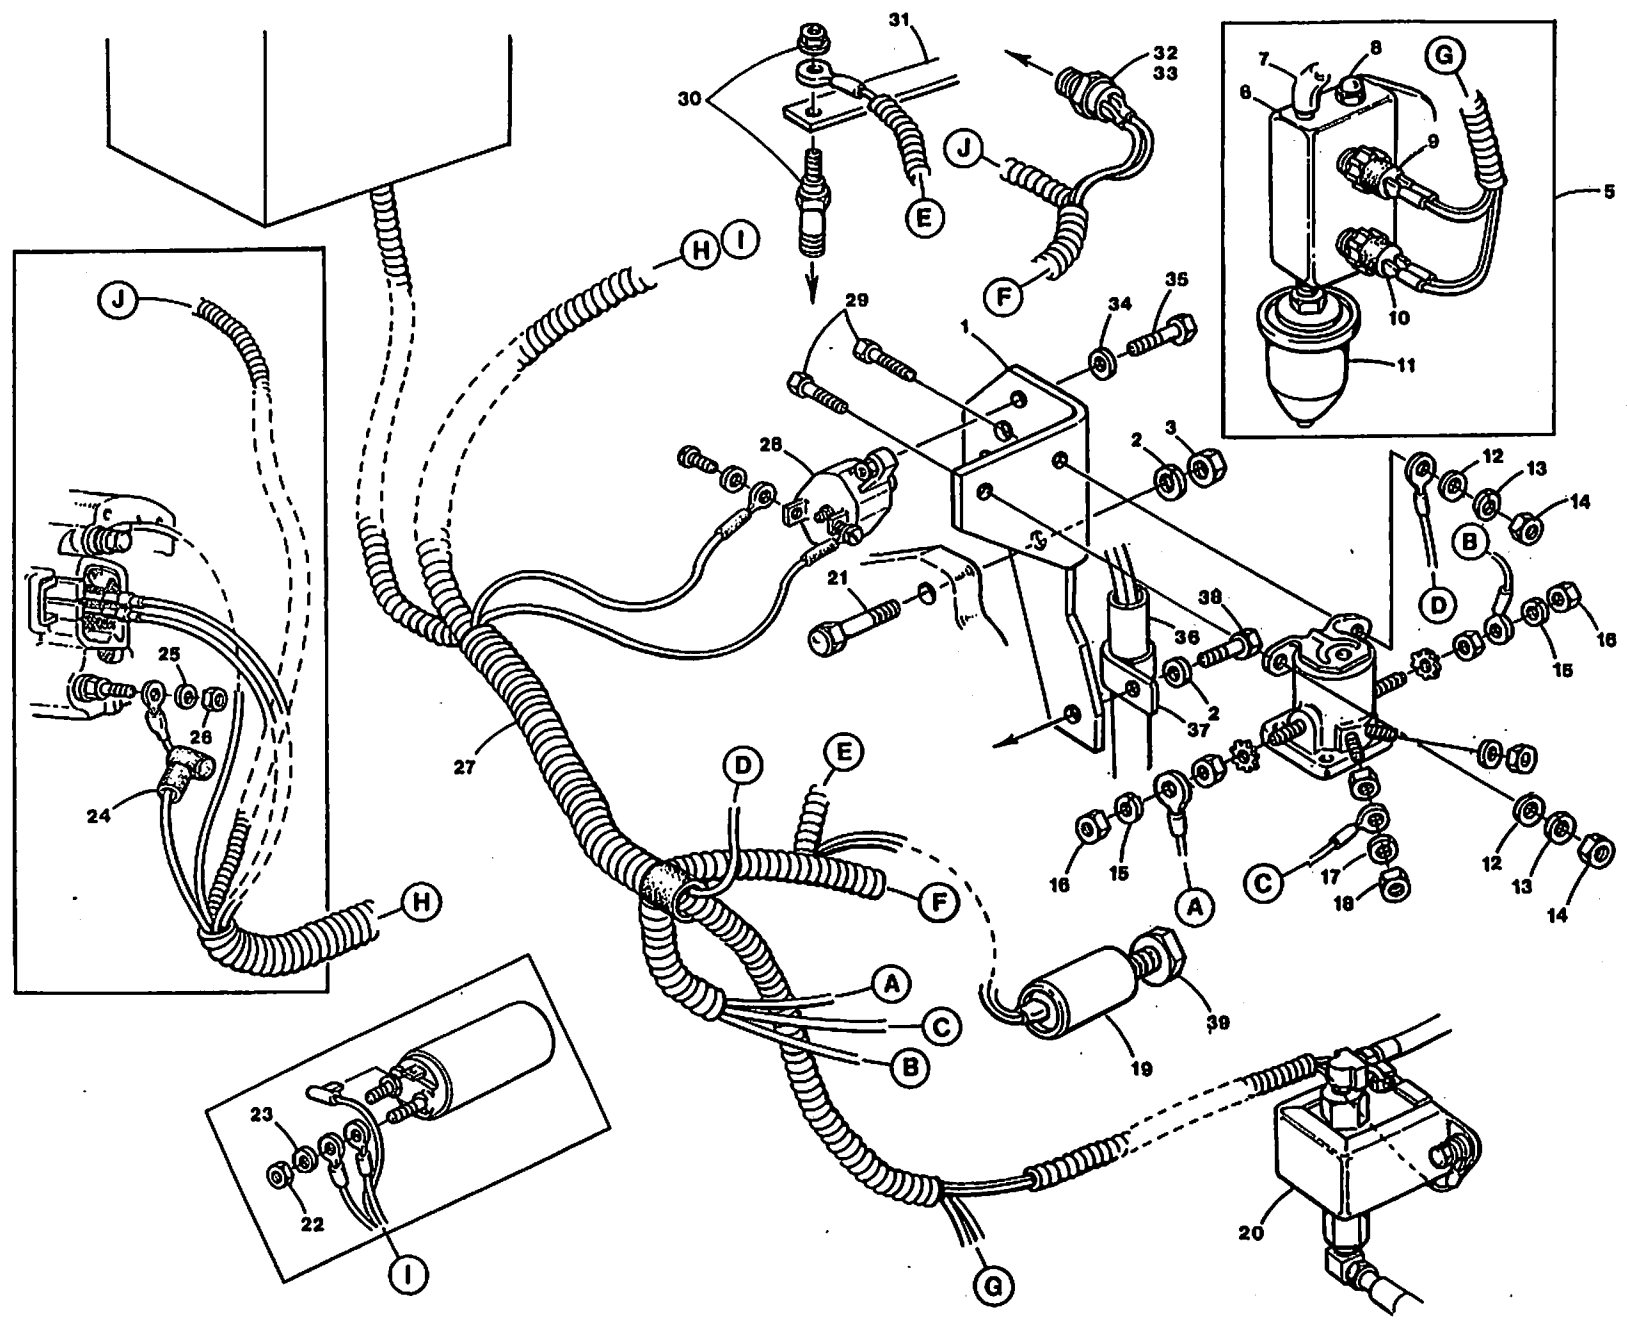

ELECTRICAL SYSTEM - 12.5 BTDB- 15.0 BTDC

ELECTRICAL SYSTEM - 12.5 BTDB- 15.0 BTDC

Reference #	Part #	Part Name	Remarks	Quantity
1-1	044364	BRACKET	SOLENOID-BREAKER	1
1-2	044248	BRACKET	SOLENOID-BREAKER UNGROUNDED UNITS	1
2	019262	LOCKWASHER	M10 DIN 127	3
3	015887	NUT	M10 DIN 934	2
4-1	024639	SOLENOID	PREHEAT 12 VDC	1
4-2	022249	SOLENOID	PREHEAT 24 VDC	1
4-3	011489	SOLENOID	PREHEAT & GROUND 12 VDC UNGROUNDED	2
4-4	022249	SOLENOID	PREHEAT & GROUND 24 VDC UNGROUNDED	2
6	043902	HEADER	OIL PRESSURE SENDER AND SWITCHES	1
7	015122	ELBOW	1/8NPT 45 STREET STEEL	1
8	019369	PLUG	1/8 NPT HEX HEAD BRASS	2
9	011552	SWITCH	OIL PRESSURE - AUXILIARY	1
10	037323	SWITCH	OIL PRESSURE	1
11-1	024132	SENDER	OIL PRESSURE 100 PSI 12 VDC	1
11-2	042161	SENDER	OIL PRESSURE 80 PSI 24 VDC	1
12	031753	WASHER	FLAT 1/4	2
13	031752	LOCKWASHER	1/4	2
14	031750	NUT	1/4NC	2
15	031758	LOCKWASHER	5/16	2
16	031760	NUT	5/16NF	2
17	031849	LOCKWASHER	10 SS	2
18	031847	NUT	10-32 SS HEX	2
19-1	037100	SOLENOID	FUEL SHUTOFF 12 VDC	1
19-2	044225	SOLENOID	FUEL SHUTOFF 24 VDC	1
19-3	044990	ACTUATOR	ELECTRONIC GOVERNOR 12 VDC	1
19-4	044991	ACTUATOR	ELECTRONIC GOVERNOR 24 VDC	1
20-1	039478	PUMP	FUEL LIFT 12 VDC	1
20-2	046631	PUMP	FUEL LIFT 24 VDC	1
21	034470	CAPSCREW	M10 X 45 DIN 931	2
22	018242	NUT	M8 DIN 934	2
23	031786	LOCKWASHER	M8 DIN 127	2
24	035449	BOOT		1
25	031784	WASHER	M6 DIN 125	2
26	015812	NUT	M6 DIN 934	2
27-1	044241	HARNESS	GENSET	1
27-2	044340	HARNESS	GENSET UNGROUNDED UNITS	1
28-1	024683	BREAKER	CIRCUIT 20 AMP 12 VDC	1
28-2	020946	BREAKER	CIRCUIT 10 AMP 24 VDC	1
29	031503	CAPSCREW	1/4 NC X 3/4	2
30-1	024353	GLOWPLUG	12 VDC	4
30-2	034467	GLOWPLUG	24 VDC	4
31	045266	STRAP	GLOWPLUG CONNECTING	1
32	039550	SWITCH	WATER TEMPERATURE	1
33	024602	ADAPTER	M16 X 1.5 TO 1/8 NPT	1
34	031843	WASHER	FLAT 8 SS AN960	2
35	043480	SCREW	8-32 X 7/8 SS HEX WASHER HEAD	2
36-1	046739	MODULE	CURRENT TIMING 9-36 VDC	1
36-2	046741	MODULE	CURRENT TIMING UNGROUNDED UNITS	1
37	013737	CLAMP	CABLE	1
38	034589	CAPSCREW	M10 X 30 DIN 933	1
39	034669	NUT	M30	1