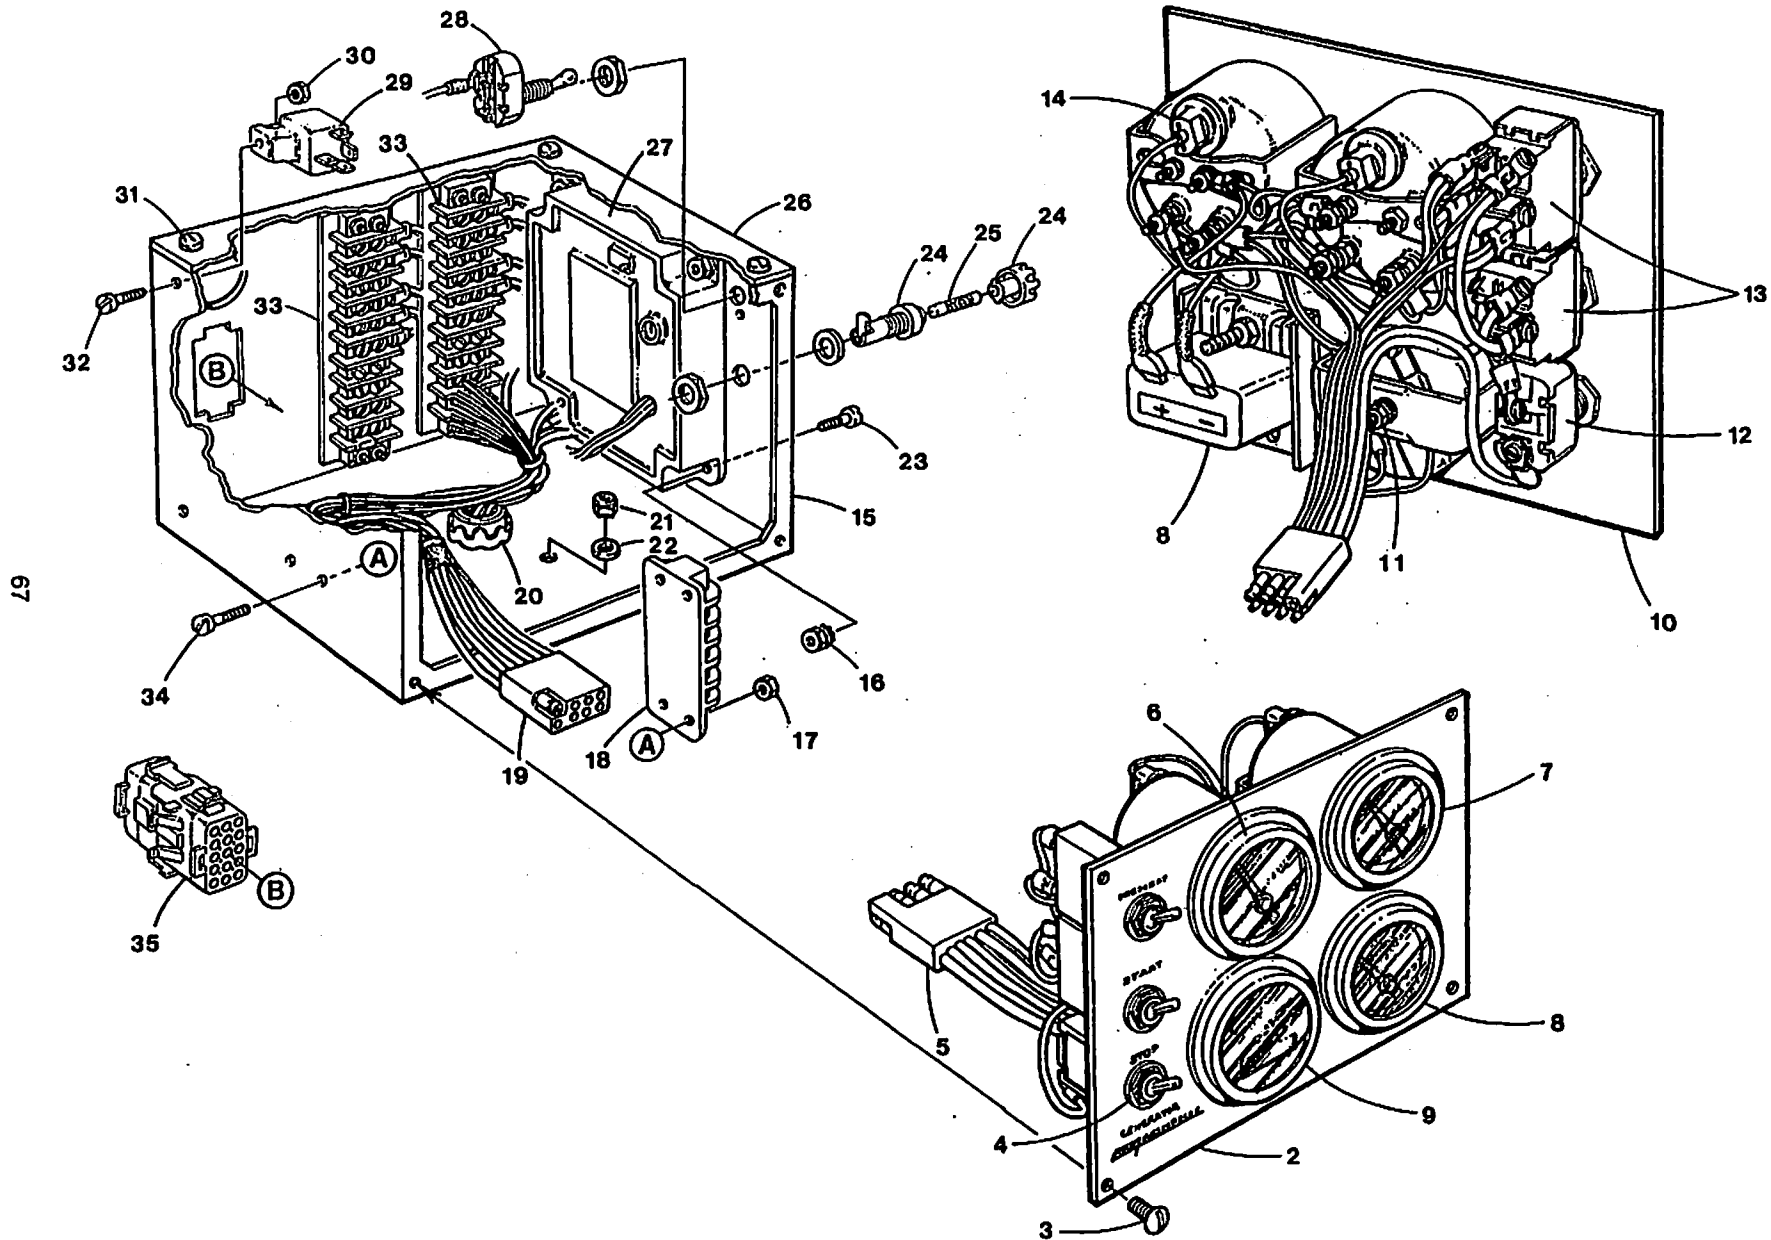

CONTROL PANEL - ELECTRONIC GOVERNOR - 12.5 BTDB - 15.0 BTDC

CONTROL PANEL - ELECTRONIC GOVERNOR - 12.5 BTDB - 15.0 BTDC

Reference #	Part #	Part Name	Remarks	Quantity
1-1	044925	PANEL	BOX & HARNESS 12 VDC ELECTRONIC GOVER	1
1-2	044926	PANEL	BOX & HARNESS 24 VDC ELECTRONIC GOVER	1
2-1	036539	PANEL	GENSET CONTROL 12 VDC	1
2-2	042162	PANEL	GENSET CONTROL 24 VDC	1
3	034421	SCREW	8-32 X 3/8 TRUSS HEAD BLACK SS	4
4	031999	RING	TOGGLE SWITCH MOUNT LOCKING	3
5	036538	HARNESS	PANEL (12V & 24V)	1
6-1	037601	METER	WATER TEMPERATURE 12 VDC	1
6-2	042158	METER	WATER TEMPERATURE 24 VDC	1
7-1	037603	METER	OIL PRESSURE 12 VDC	1
7-2	042157	METER	OIL PRESSURE 24 VDC 80 PSI	1
8-1	037605	VOLTMETER	12 VDC	1
8-2	042156	VOLTMETER	24 VDC	1
9-1	036192	HOURLMETER	12 VDC	1
9-2	042159	HOURLMETER	24 VDC	1
10	034485	PLATE	PANEL	1
11	031904	NUT	10-24 KEPS SS	1
12	024731	SWITCH	STOP	1
13	024732	SWITCH	PREHEAT & START	2
14-1	042893	LAMP	INSTRUMENT 12 VDC INCLUDING HOLDER	3
14-2	035825	WIRE	POWER TO METER LAMPS	3
14-3	045094	LAMP KIT	24 VDC	1
15	043840	BOX	GENSET CONTROL PANEL	1
16	200125	NUT	10-32 KEPS	4
17	050234	NUT	6-32 KEPS	4
18-1	050201	BLOCK	TERMINAL	1
18-2	050374	MARKER	TERMINAL BLOCK	1
19	043737	HARNESS	GENSET PANEL BOX	1
20	023937	BUSHING		1
21	015812	NUT	M6 DIN 934	4
22	031783	LOCKWASHER	M6 DIN 127	4
23	031872	SCREW	10-32 X 1/2 SS BINDING HEAD	4
24	043747	HOLDER	FUSE	1
25	033769	FUSE	8 AMP	1
26	040185	COVER	PANEL BOX	1
27-1	303008	CONTROLLER	GOVERNOR 12 VDC	1
27-2	039747	CONTROLLER	GOVERNOR 24 VDC	1
28	033259	SWITCH	EMERGENCY STOP	1
29-1	037833	RELAY	12 VDC	2
29-2	039858	RELAY	24 VDC	2
30	050234	NUT	6-32 KEPS	2
31	031891	SCREW	8-32 X 3/8 TRUSS HEAD SS	4
32	031872	SCREW	10-32 X 1/2 SS BINDING HEAD	2
33	039928	BLOCK	TERMINAL 10 POSITION	2
34	031855	SCREW	6-32 X 5/8 SS BINDING HEAD	2
35-1	043818	CONNECTOR	MALE JUMPER-IF REMOTE PNL NOT INSTALLED	1
35-2	043746	CONNECTOR	ASSEMBLY FEMALE FOR REMOTE PANEL	1
36	041081	DIODE	NOT SHOWN	1