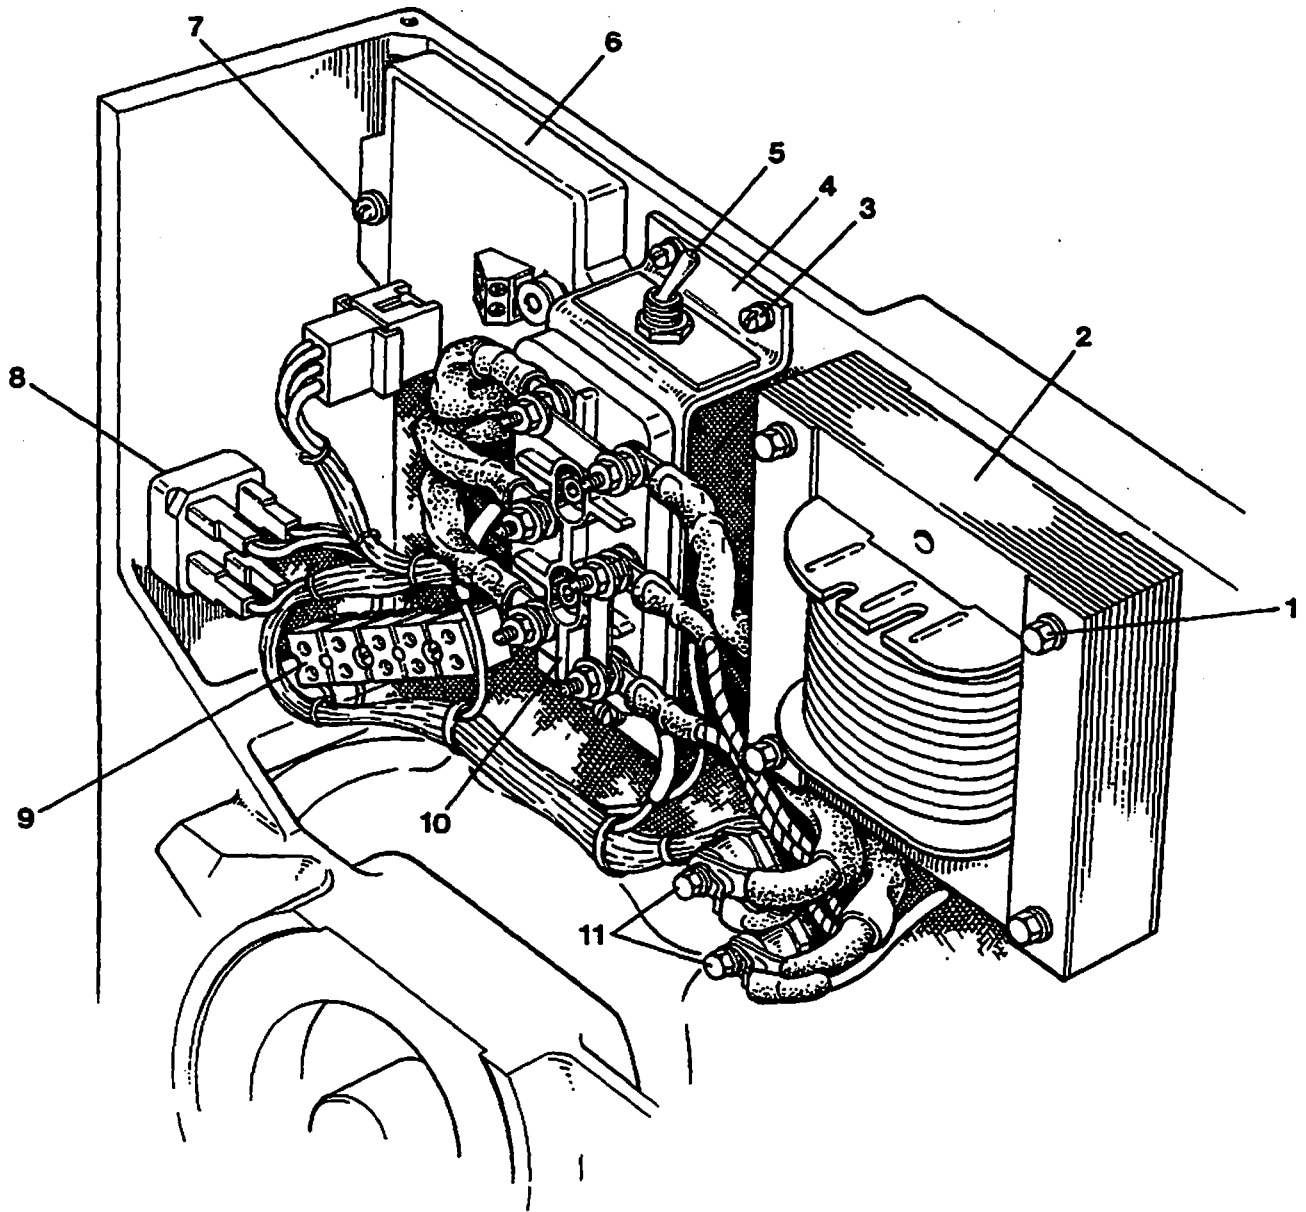

AC OUTPUT AND REGULATOR - SINGLE PHASE - 12.5 - 15.0

AC OUTPUT AND REGULATOR - SINGLE PHASE - 12.5 - 15.0

Reference #	Part #	Part Name	Remarks	Quantity
1-1	031916	CAPSCREW	M5 X 50 DIN 933	4
1-2	031914	LOCKWASHER	M5 DIN 6797A	4
1-3	031781	WASHER	M5 DIN 125	4
2	037463	TRANSFORMR	VOLTAGE REGULATION	1
3-1	031718	CAPSCREW	M5 X 10 DIN 84A	2
3-2	031914	LOCKWASHER	M5 DIN 6797A	2
4	038345	BRACKET		1
5	038346	SWITCH	REGULATION SELECTION	1
6	034410	REGULATOR	ELECTRONIC VOLTAGE (OPT'L)	1
7-1	031917	LOCKWASHER	M4 DIN 6797A	2
7-2	031934	SCREW	M4 X 20 DIN 84A	2
8-1	043649	RECTIFIER	BRIDGE	1
8-2	031931	SCREW	M5 X 15 DIN 84A	1
8-3	031914	LOCKWASHER	M5 DIN 6797A	1
9	038347	BLOCK	TERMINAL 5 POLE	1
10-1	038342	BLOCK	TERMINAL AC OUTPUT	1
10-2	038343	NUT	M6 BRASS	6
10-3	038344	BAR	BUSS	1
11	035943	TERMINAL	INSULATED	2
12	036702	LABEL	AC OUTPUT CONNECTIONS (NOT SHOWN)	1