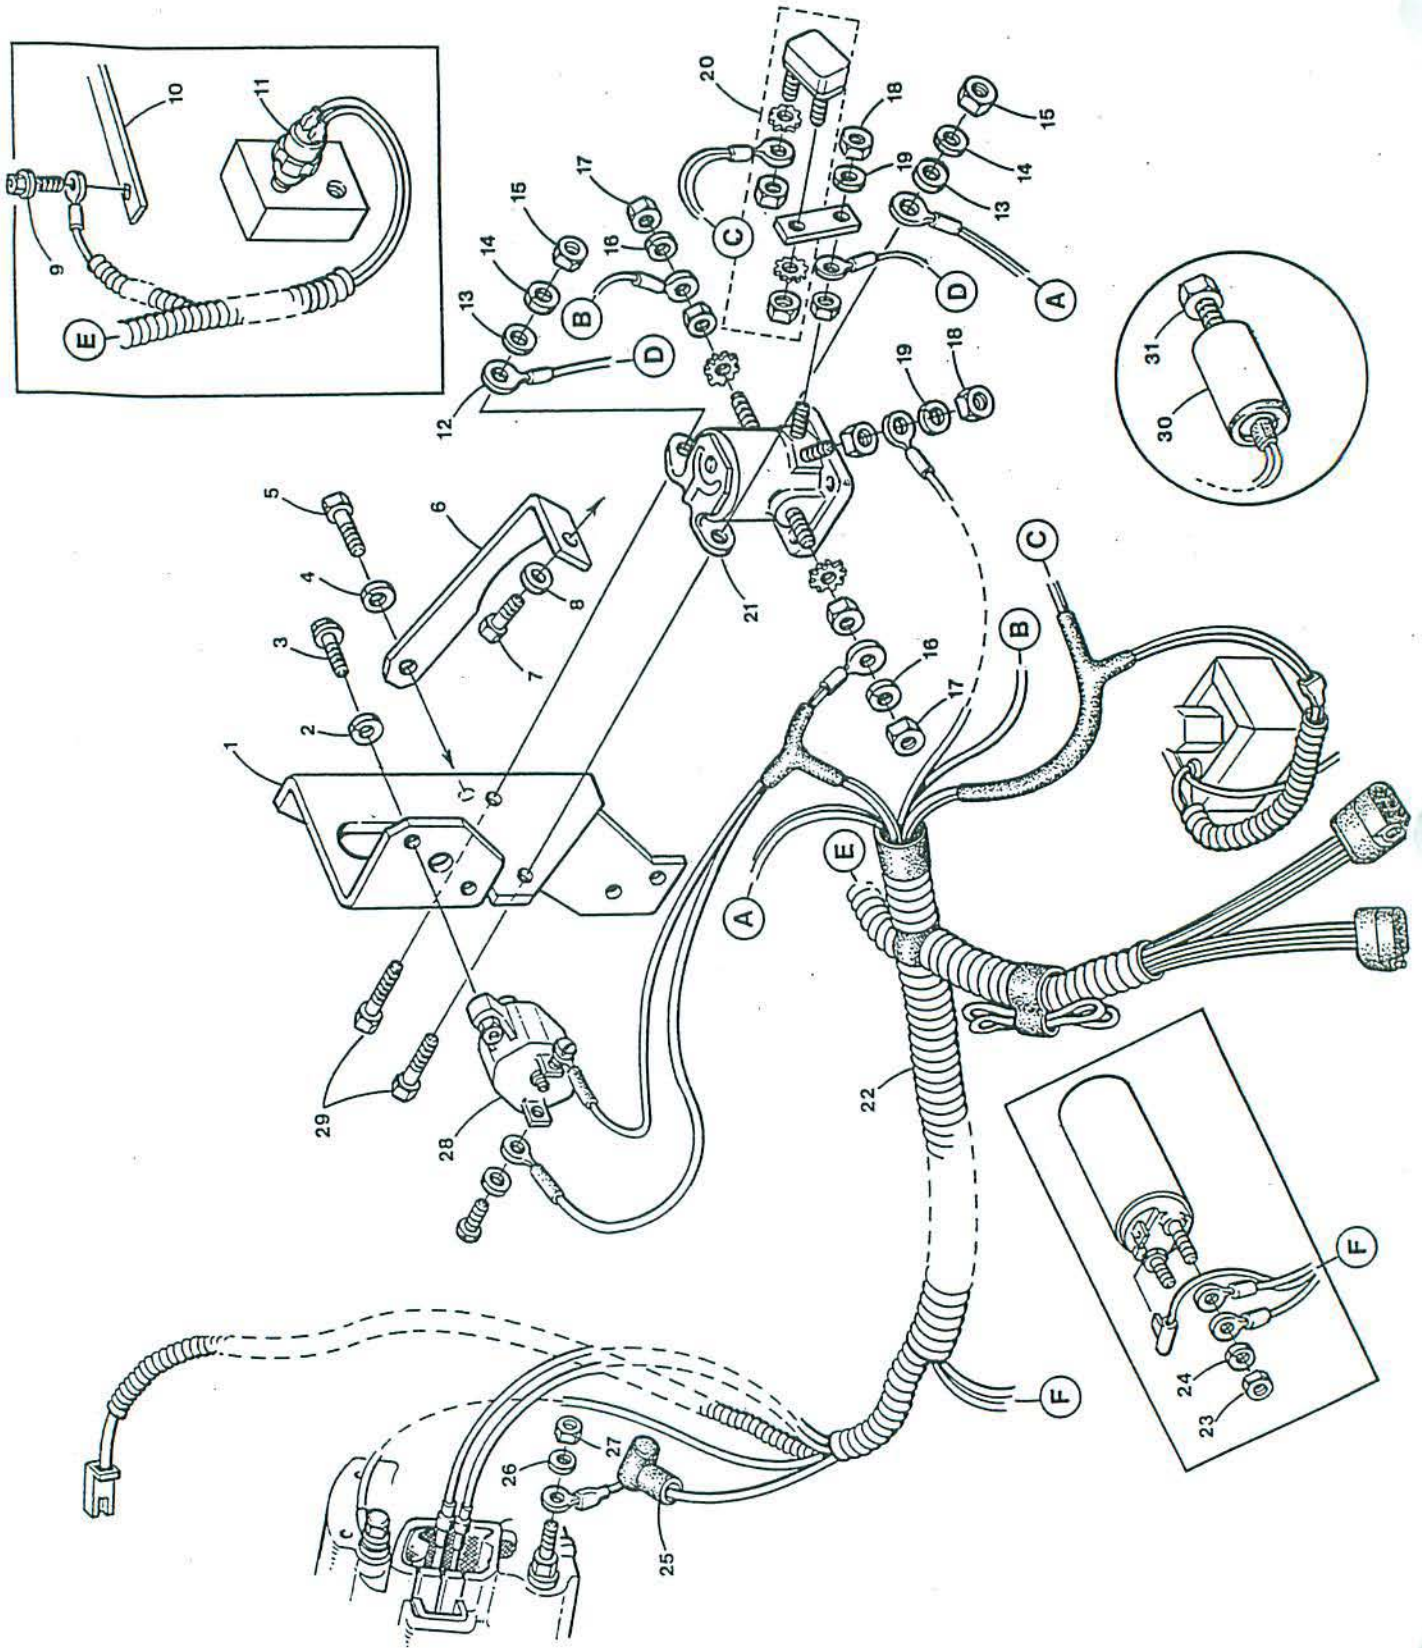

ELECTRICAL SYSTEM - 44A/B

ELECTRICAL SYSTEM - 44A/B

Reference #	Part #	Part Name	Remarks	Quantity
1	034418	BRACKET	CIRCUIT BREAKER & SOLENOID	1
2	031843	WASHER	FLAT 8 SS	2
3	043480	SCREW	8-32 X 7/8 SS HEX WASHER HEAD	2
4	019262	LOCKWASHER	M10 DIN 127	1
5	024951	CAPSCREW	M10 X 1.25 X 20 DIN 961	1
6	044074	BRACKET	SUPPORT	1
7	018804	CAPSCREW	M6 X 20 DIN 933	1
8	031784	WASHER	M6 DIN 125	1
9	024353	GLOWPLUG	12 VDC	4
10	045266	STRAP	GLOWPLUG CONNECTING	1
11	037323	SWITCH	OIL PRESSURE	1
12	039806	RESISTOR	ASSEMBLY	1
13	031753	WASHER	FLAT 1/4	2
14	031752	LOCKWASHER	1/4	2
15	031750	NUT	1/4NC	2
16	031758	LOCKWASHER	5/16	2
17	031760	NUT	5/16 NF	2
18	031847	NUT	10-32 SS HEX	2
19	031849	LOCKWASHER	10 SS	2
20	036563	BREAKER	CIRCUIT 10 AMP	1
21	024639	SOLENOID	PREHEAT 12 VDC	1
22	043906	HARNESS	ENGINE	1
23	031786	LOCKWASHER	M8 DIN 127	2
24	018242	NUT	M8 DIN 934	2
25	035449	BOOT		1
26	031784	WASHER	M6 DIN 125	2
27	015812	NUT	M6 DIN 934	2
28	024683	BREAKER	CIRCUIT 20 AMP 12 VDC	1
29	031503	CAPSCREW	1/4 NC X 3/4	2
30	037100	SOLENOID	FUEL SHUT-OFF 12 VDC	1
31	034669	NUT	SOLENOID	1
32	046746	MODULE	CURRENT TIMING FOR SOLENOID OPTION	1