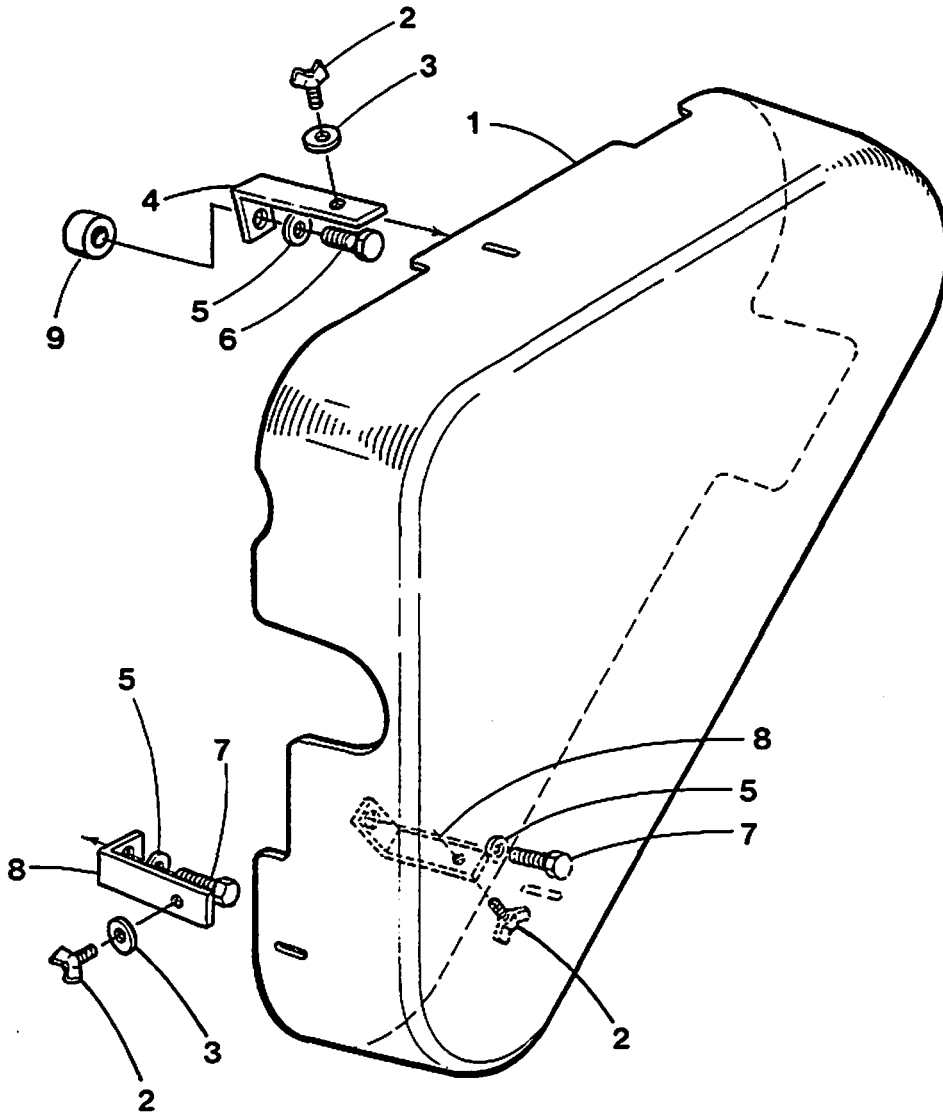

BELT GUARD ASSEMBLY - 12.5 BTDB- 15.0 BTDC

BELT GUARD ASSEMBLY - 12.5 BTDB- 15.0 BTDC

Reference #	Part #	Part Name	Remarks	Quantity
1	044365	GUARD	BELT	1
2	033228	SCREW	WING 10-32 X 1/2	3
3	033372	WASHER	FLAT	3
4-1	044168	BRACKET	BELT GUARD TOP	1
4-2	033699	BRACKET	BELT GUARD TOP 24 VDC (OPT'L)	1
5	031849	LOCKWASHER	10 SS	3
6	024983	CAPSCREW	M8 X 75 DIN 931	1
7	024949	CAPSCREW	M8 X 50 DIN 931	2
8-1	037828	BRACKET	BELT GUARD	2
8-2	037828	BRACKET	BELT GUARD LEFT 24 VDC (OPT'L)	1
8-3	044894	BRACKET	BELT GUARD RIGHT 24 VDC (OPT'L)	1
9	042225	SPACER		1