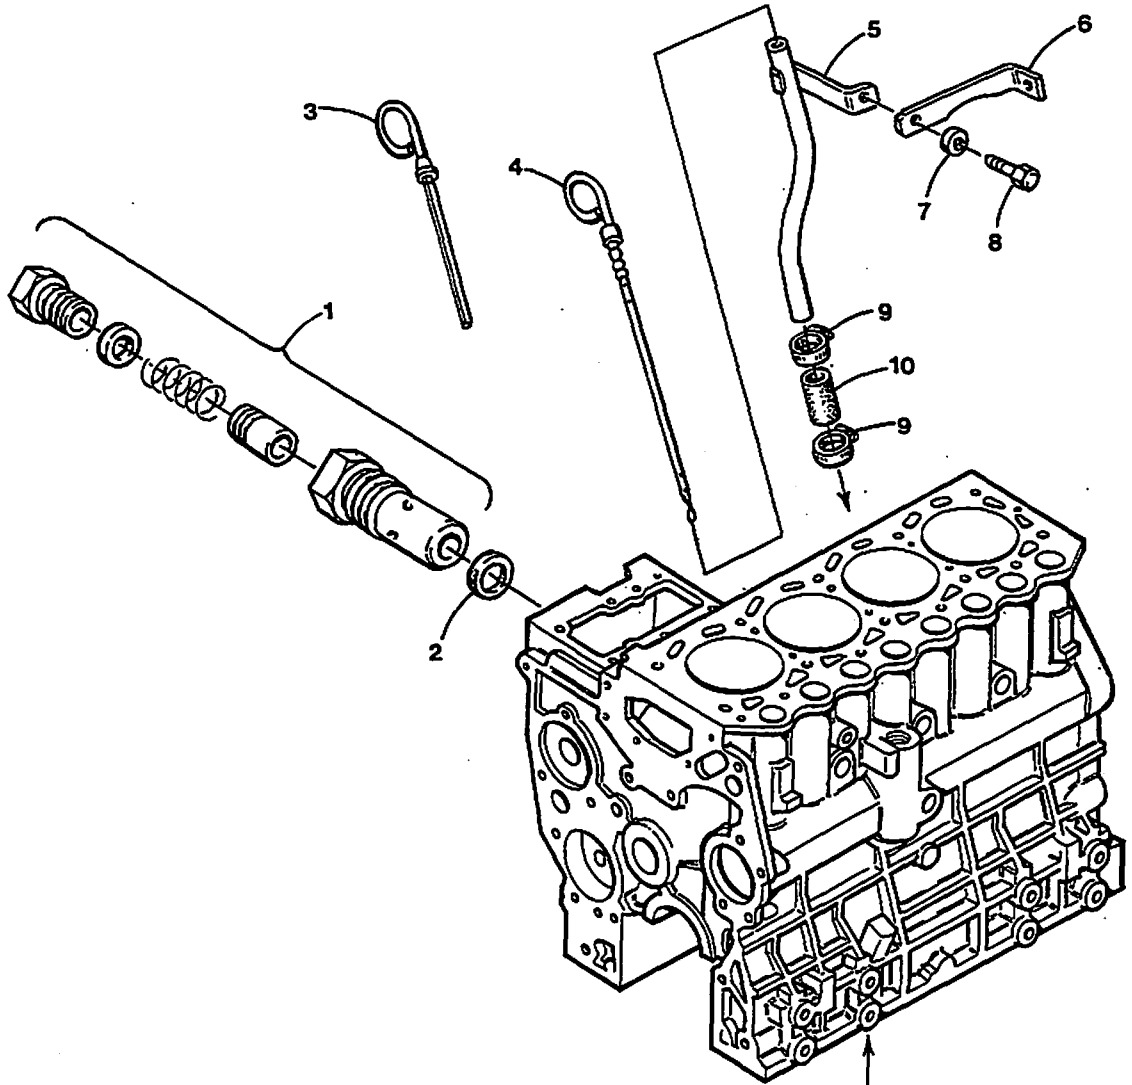

OIL SYSTEM - 44A/B - 12.5 BTDB- 15.0 BTDC

OIL SYSTEM - 44A/B - 12.5 BTDB- 15.0 BTDC

Reference #	Part #	Part Name	Remarks	Quantity
1	045225	VALVE	OIL RELIEF	1
2	046908	GASKET	OIL RELIEF VALVE	1
3	045230	DIPSTICK		1
4	044068	DIPSTICK	KIT - OPTIONAL 44A/B	1
5	044104	TUBE	DIPSTICK - OPTIONAL EXTENDED	1
6	044074	BRACKET	LIFT PUMP & FILTER SUPPORT	1
7	019262	LOCKWASHER	M10 DIN 127	1
8	024952	CAPSCREW	M10 X 1.25 X 25 DIN 961	1
9	024906	CLAMP	HOSE 04 MINI	2
10	036045	HOSE	INCHES REQUIRED	2
11	033280	WASHER	OIL PICKUP	1
12	033283	STRAINER	OIL PICKUP	1
13	040966	NUT	M16 JAM SELF-LOCKING	1
14-1	045203	SUMP	OIL - PROP	1
14-2	047130	SUMP	OIL - GENSET	1
15	035792	CAPSCREW	M8 X 16 JIS 6 W/LW	17
16	024905	CAP	1/4 NPT BRASS	1
17	035792	CAPSCREW	M8 X 16 JIS 6 W/LW	1
18	031787	WASHER	M8 DIN 125	1
19	024922	BRACKET	SUMP DRAIN HOSE	1
20	043904	HOSE	SUMP DRAIN	1
21	037393	SEAL	LEAD WIRE	1
22	030291	WASHER	BANJO M14	1
23	036493	WASHER	BANJO	1
24	036821	BOLT	BANJO-SUMP DRAIN HOSE	1