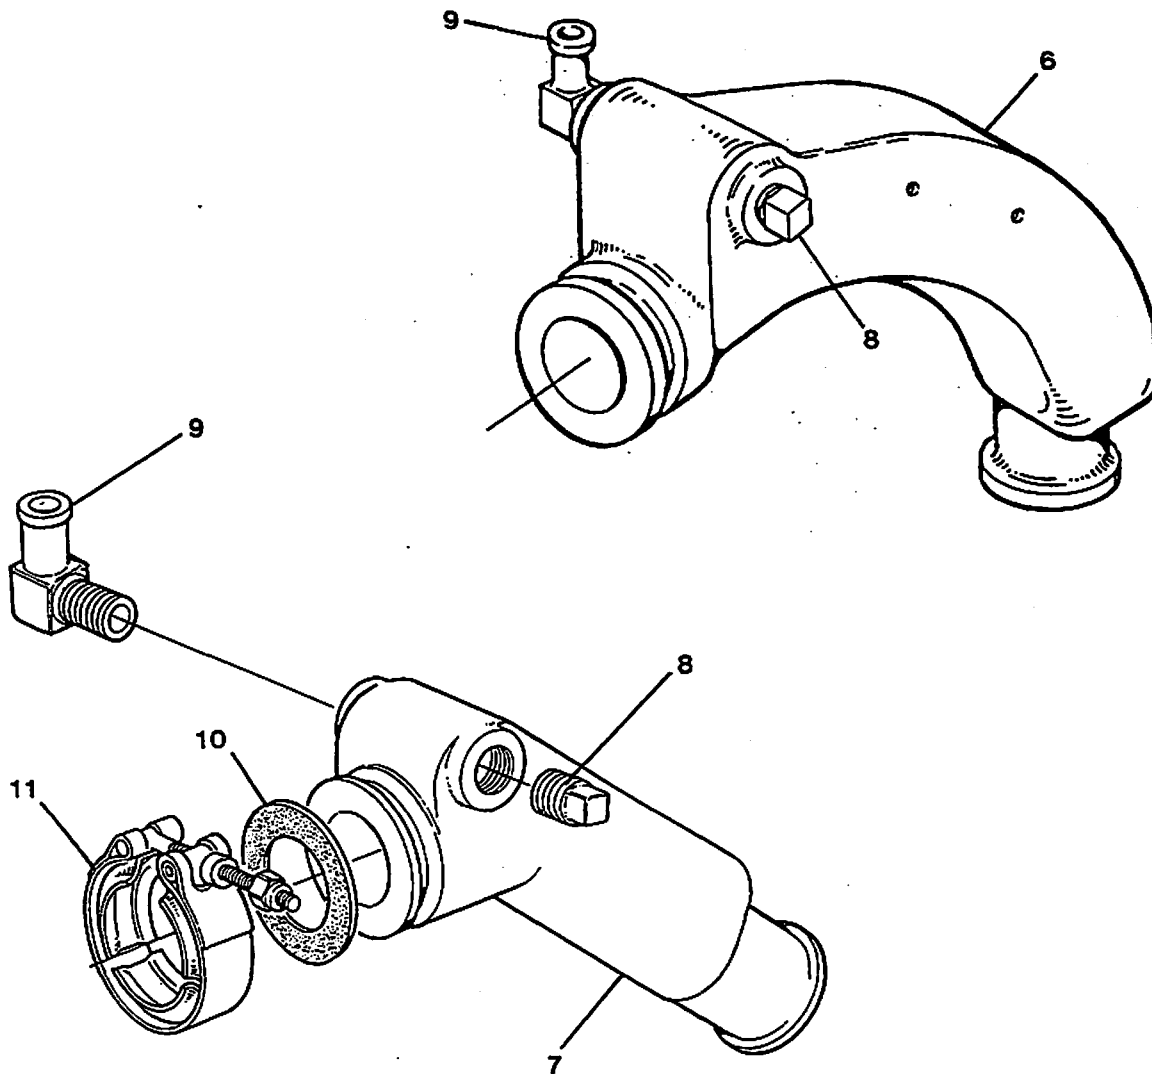

REMOTE COOLANT TANK & EXHAUST ELBOWS -44A/B -12.5 - 15.0

REMOTE COOLANT TANK & EXHAUST ELBOWS -44A/B -12.5 - 15.0

Reference #	Part #	Part Name	Remarks	Quantity
1-1	024977	TANK KIT	COOLANT RECOVERY INCL REF #S 1 - 5	1
1-2	024906	CLAMP	HOSE	1
2	024637	TUBING	MANIFOLD TO TANK - INCHES REQUIRED	72
3	024858	CAP	COOLANT RECOVERY TANK	1
4	024704	TANK	COOLANT RECOVERY	1
5	024786	STRAP	COOLANT RECOVERY TANK	1
6	037401	ELBOW KIT	WATER INJECTED EXHAUST 90 DEG INCL 8-11	1
7	037402	ELBOW KIT	WATER INJECTED EXHAUST 45 DEG INCL 8- 11	1
8-1	035747	PLUG	1/2 NPT SQ HEAD BRASS - 45 DEGREE ELBOW	1
8-2	036849	PLUG	3/4 NPT SQ HEAD BRASS - 90 DEGREE ELBOW	1
9-1	036616	ELBOW	1/2NPT TO 1" HOSE - 45 DEGREE ELBOW	1
9-2	036614	ELBOW	3/8NPT TO 1" HOSE - 90 DEGREE ELBOW	1
10	036425	GASKET	EXHAUST ELBOW	1
11	036541	CLAMP	EXHAUST ELBOW	1