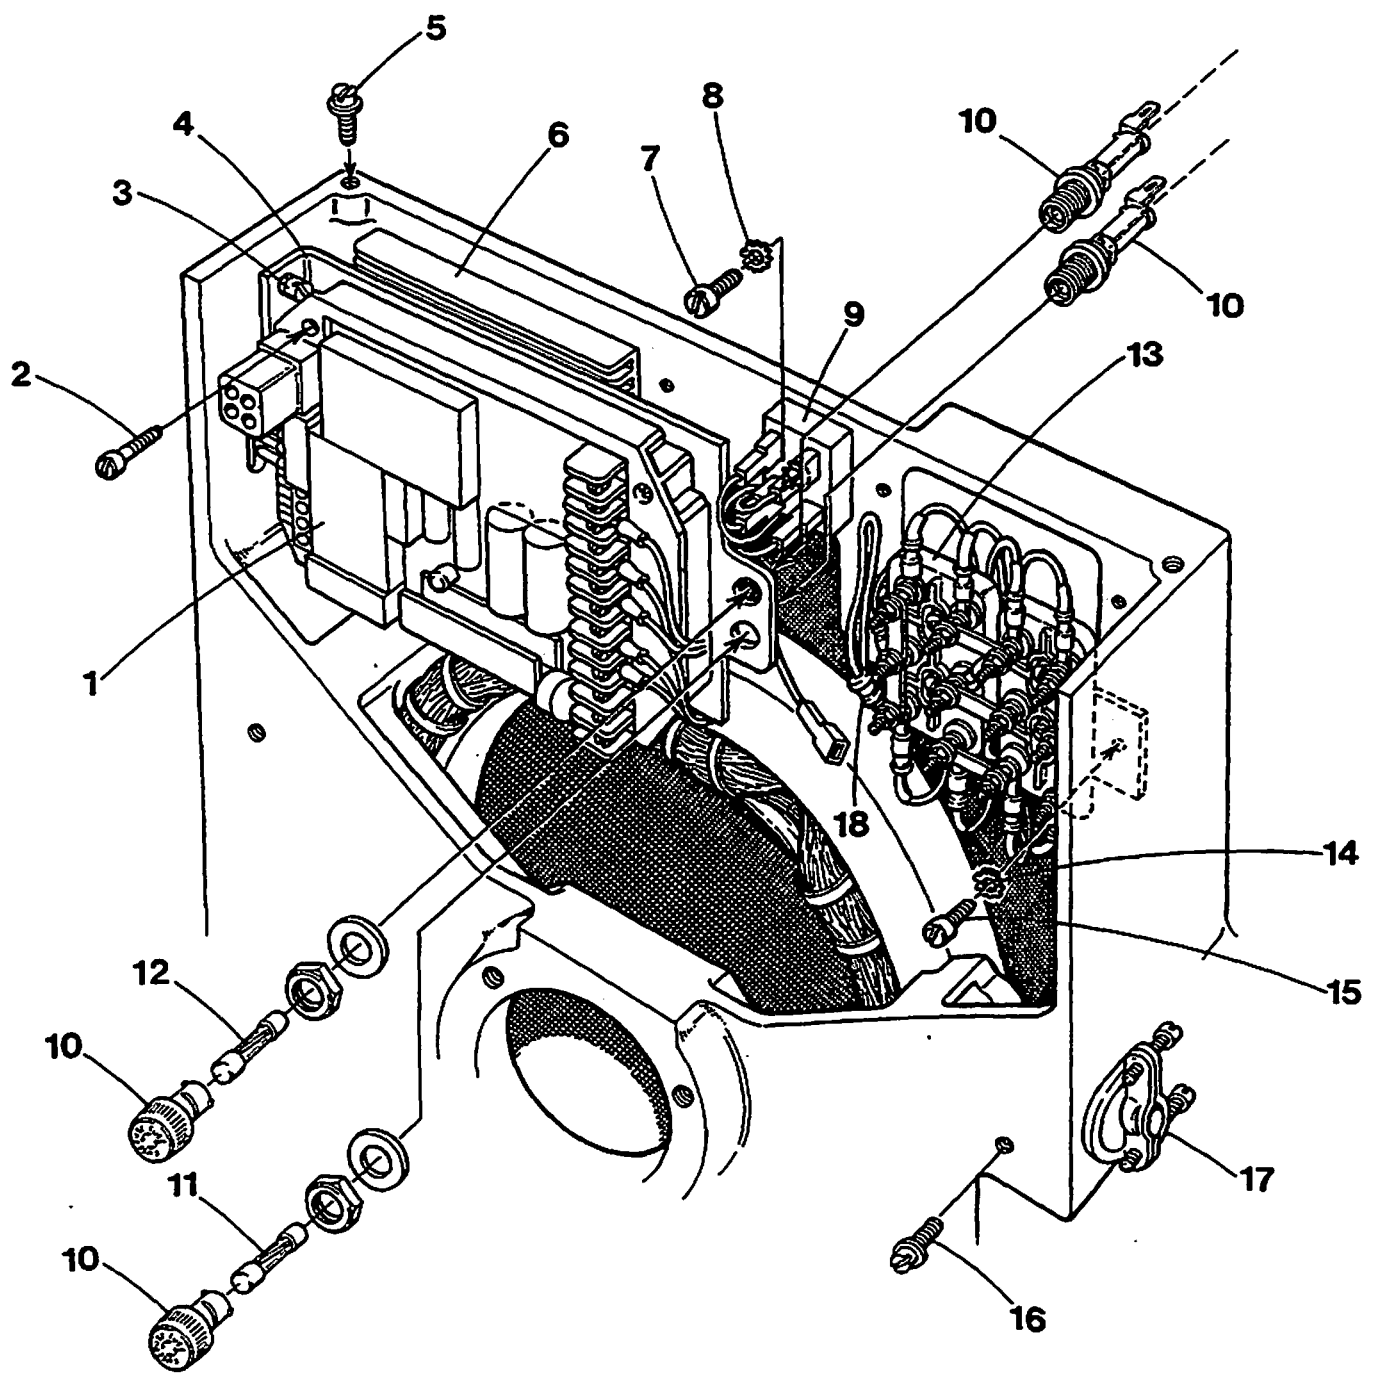

AC OUTPUT AND REGULATOR -THREE PHASE-12.5 BTDB -15.0 BTDC

AC OUTPUT AND REGULATOR -THREE PHASE-12.5 BTDB -15.0 BTDC

Reference #	Part #	Part Name	Remarks	Quantity
1	038468	REGULATOR	ELECTRONIC VOLTAGE	1
2	031934	SCREW	M4 X 20 DIN 84A	2
3	031918	SCREW	M5 X 10 DIN 84A	2
4	038470	BRACKET	REGULATOR	1
5	031918	SCREW	M5 X 10 DIN 84A	2
6	038469	CHARGER	BATTERY	1
7	031920	SCREW	M5 X 20 DIN	1
8	031914	LOCKWASHER	M5 DIN 6797A	1
9	043649	RECTIFIER	BRIDGE	1
10	038472	HOLDER	FUSE	2
11	038471	FUSE	20 AMP	1
12	033769	FUSE	8 AMP	1
13-1	038464	BLOCK	TERMINAL AC OUTPUT	1
13-2	038348	NUT	M5 BRASS	12
13-3	038349	BAR	BUSS	4
14	031914	LOCKWASHER	M5 DIN 6797A	2
15	031920	SCREW	M5 X 20 DIN 84A	2
16	015816	CAPSCREW	M6 X 10 DIN 933	2
17	036737	CONNECTOR	BOX 1-1/2 - AC OUTPUT LEADS	1
18	038676	LABEL	AC OUTPUT CONNECTIONS (NOT SHOWN)	1
19	039341	BRACKET	AC TERMINAL BLOCK (NOT SHOWN)	1