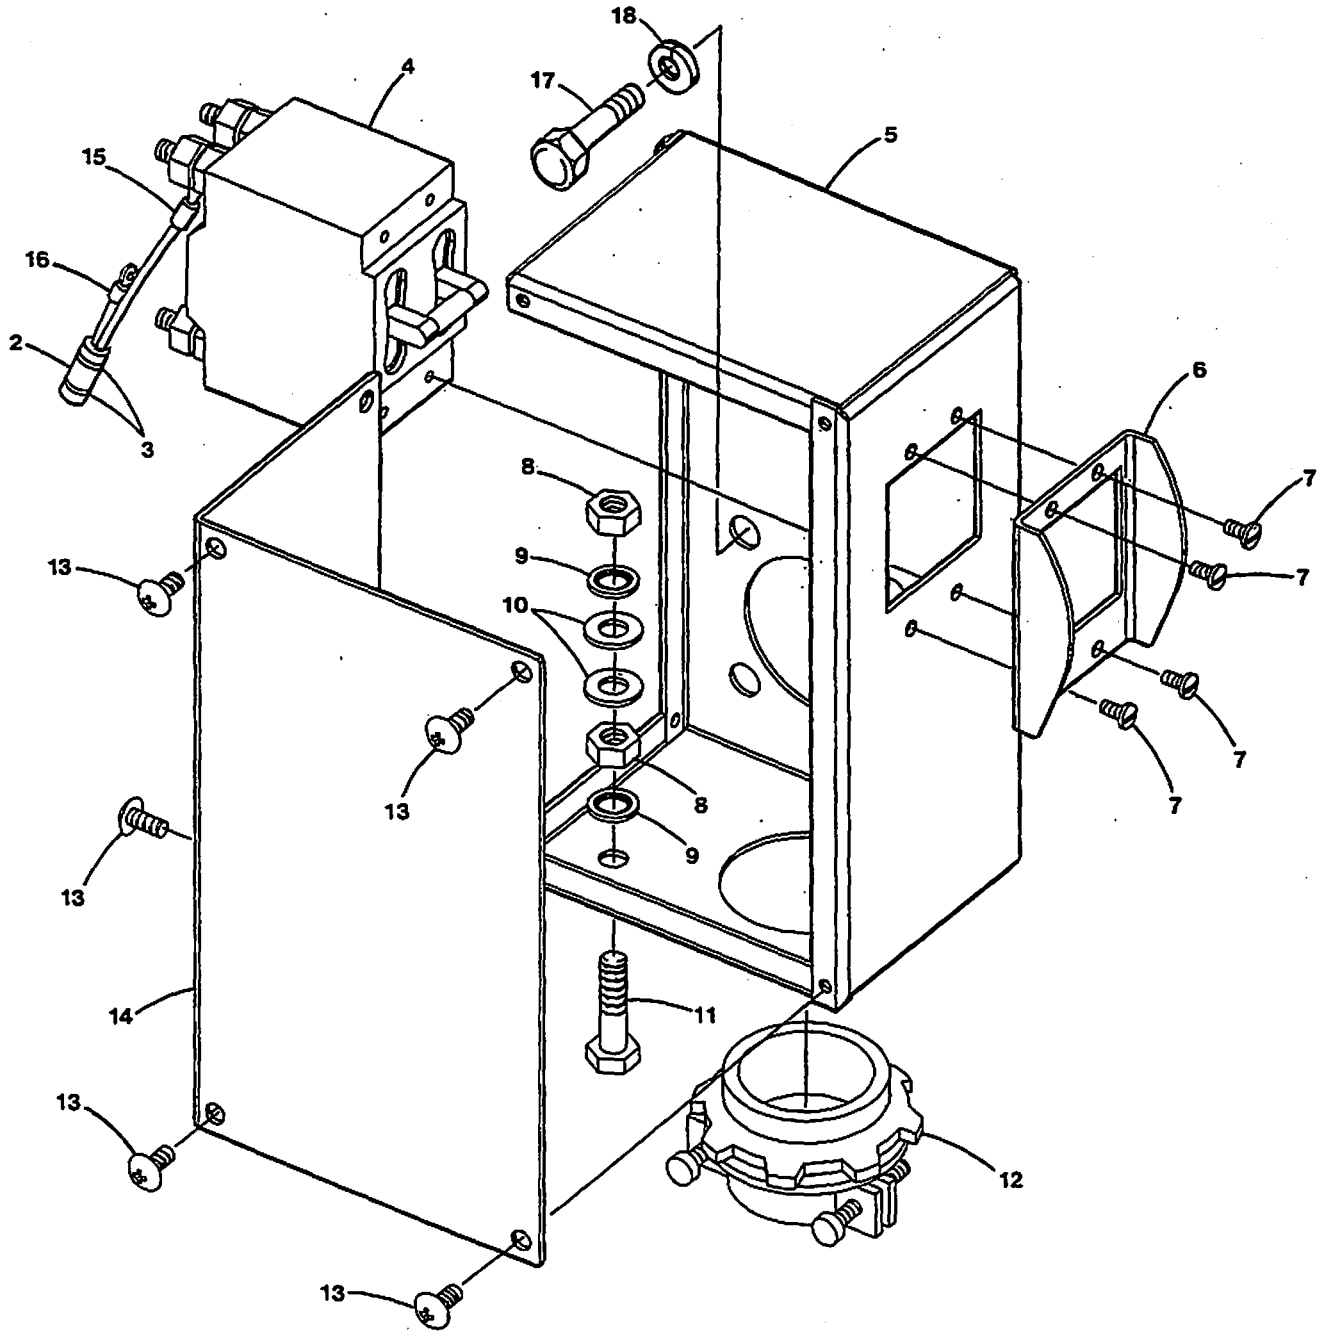

CIRCUIT BREAKER ASSEMBLY- 12.5 BTDB- 15.0 BTDC

CIRCUIT BREAKER ASSEMBLY- 12.5 BTDB- 15.0 BTDC

Reference #	Part #	Part Name	Remarks	Quantity
1-1	038619	KIT	AC OUTPUT CIRCUIT BREAKER 12.5 KW 60HZ	1
1-2	038620	KIT	AC OUTPUT CIRCUIT BREAKER 15.0 KW 60HZ	1
1-3	042316	KIT	AC OUTPUT CIRCUIT BREAKER 9.4 KW 50HZ	1
1-4	042317	KIT	AC OUTPUT CIRCUIT BREAKER 12.0 KW 50HZ	1
2	030067	CONDUIT	FLEX-GARD - INCHES REQUIRED	4
3	013776	TIEWRAP	3.5" LONG	2
4-1	042709	BREAKER	CIRCUIT 60 AMP 12.5 KW 60HZ	1
4-2	042710	BREAKER	CIRCUIT 70 AMP 15.0 KW 60HZ	1
4-3	042708	BREAKER	CIRCUIT 40 AMP 9.4 KW 50HZ	1
4-4	042709	BREAKER	CIRCUIT 60 AMP 12.0 KW 60HZ	1
5	043722	BOX	CIRCUIT BREAKER	1
6	039082	GUARD	CIRCUIT BREAKER HANDLE	1
7	031852	SCREW	6-32 X 1/4 SS BINDING HEAD	4
8	032498	NUT	1/4NC BRASS	2
9	032493	LOCKWASHER	1/4 INTERNAL TOOTH BRONZE	2
10	032499	WASHER	FLAT 1/4 BRASS	2
11	038622	CAPSCREW	1/4NC X 1 BRONZE FULLY THREADED	1
12	036737	CONNECTOR	BOX 1-1/4" INSULATED	1
13	031891	SCREW	8-32 X 3/8 TRUSS HEAD SS	6
14	043723	COVER	BREAKER BOX 43722	1
15-1	038643	WIRE	GEN TO BRKR BLACK 6GA 12.5-15.0 KW 60HZ	2
15-2	042340	WIRE	GEN TO BRKR BLACK 10GA 9.4 KW 50HZ	1
15-3	042626	WIRE	GEN TO BRKR BLACK 8GA 12.0 KW 50HZ	1
16-1	044242	WIRE	GEN TO BOX WHITE 4GA 12.5-15.0 KW 60HZ	1
16-2	038646	WIRE	GEN TO BRKR WHITE 10GA 9.4 KW 50HZ	1
16-3	038934	WIRE	GEN TO BRKR WHITE 8GA 12.0 KW 50HZ	1
17	044243	CAPSCREW	M8 X 14 DIN 933	4
18	031786	LOCKWASHER	M8 DIN 127	4
19	042719	DIAGRAM	AC OUTPUT & CIRCUIT BREAKER WIRING	1