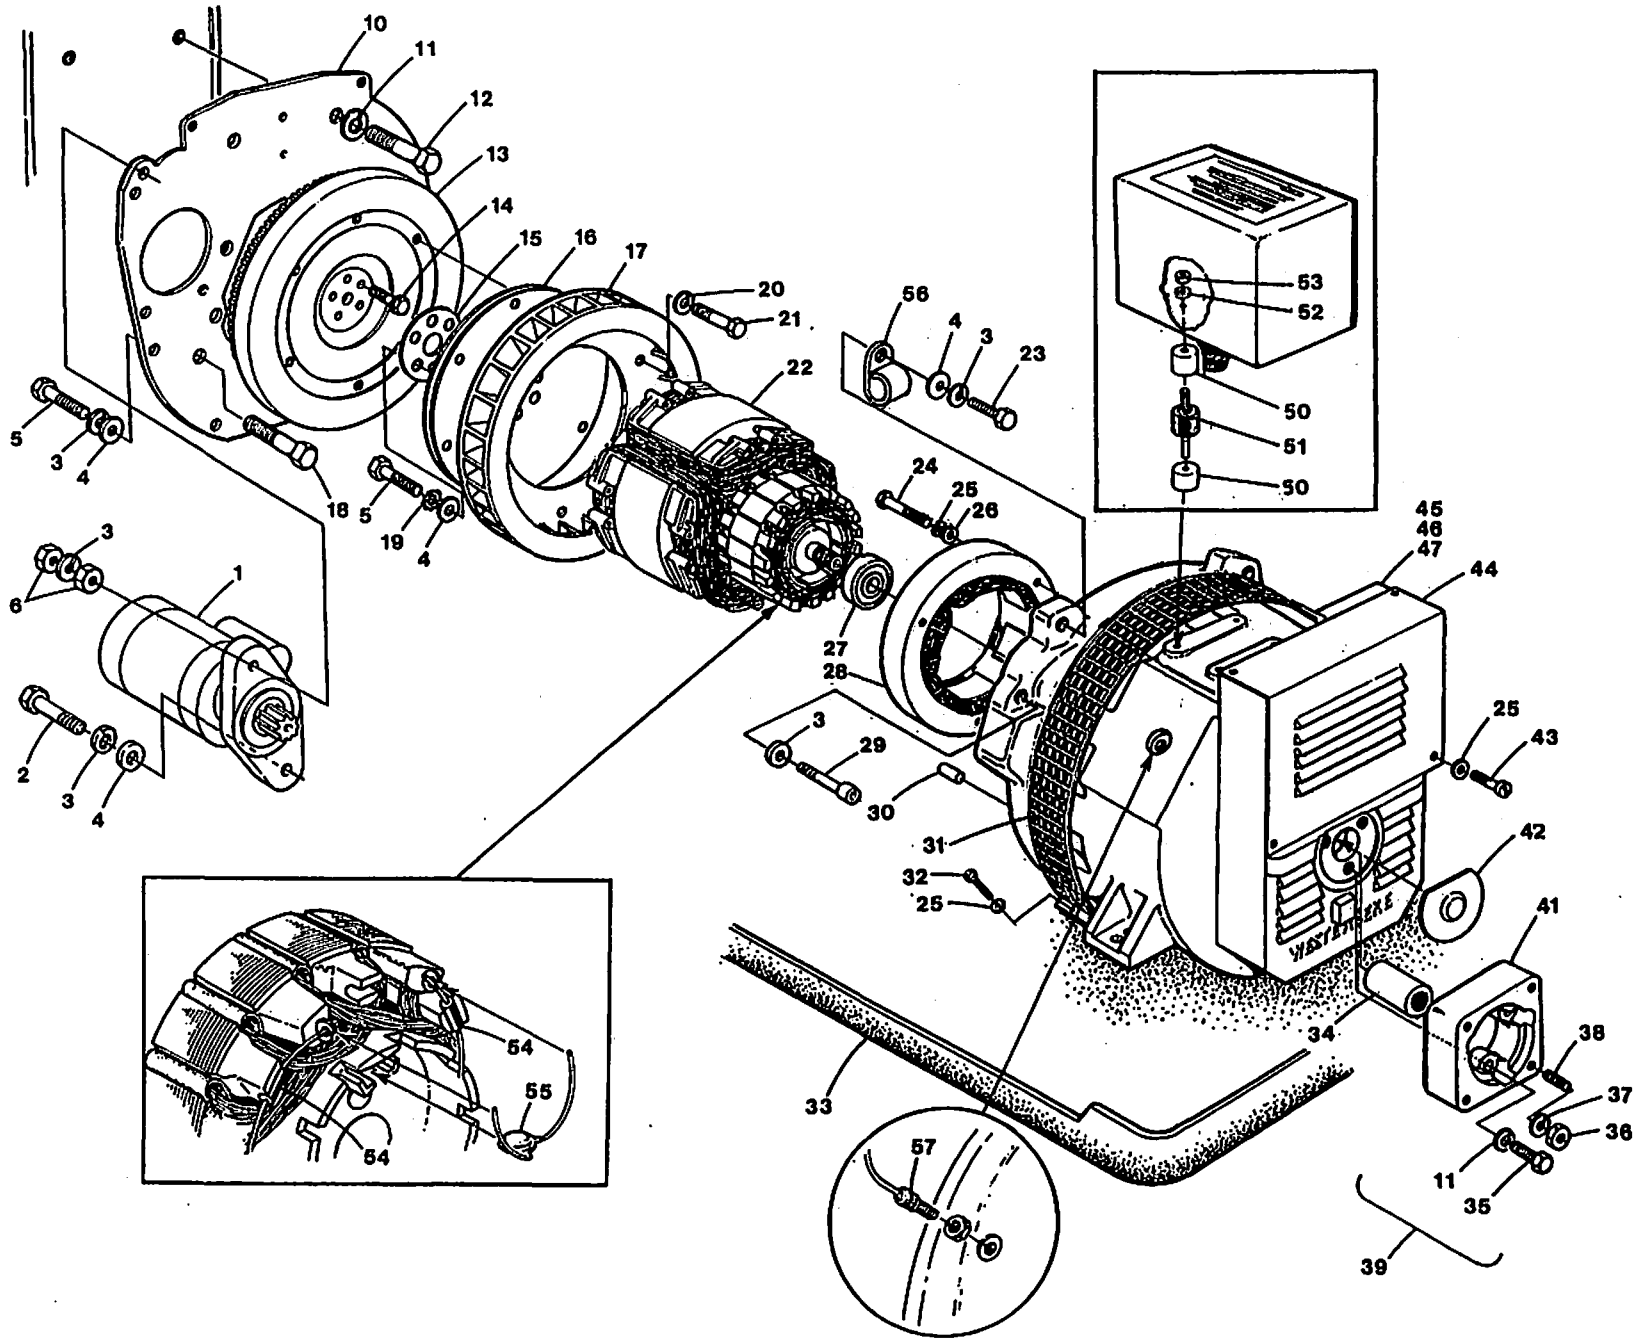

BACK END - 12.5 BTDB- 15.0 BTDC

BACK END - 12.5 BTDB- 15.0 BTDC

Reference #	Part #	Part Name	Remarks	Quantity
1-1	030593	MOTOR	STARTER 12 VDC	1
1-2	042111	MOTOR	STARTER 24 VDC (OPT'L)	1
2	034589	CAPSCREW	M10 X 30 DIN 933	1
3	019262	LOCKWASHER	M10 DIN 127	13
4	031789	WASHER	M10 DIN 125	14
5	013629	CAPSCREW	M10 X 25 DIN 933	10
6	015887	NUT	M10 DIN 934	2
10	043409	PLATE	BACK	1
11	031792	LOCKWASHER	M12 DIN 127	11
12	031834	CAPSCREW	M12 X 1.25 X 30 DIN 961	8
13	043842	FLYWHEEL	INCLUDING RING GEAR 30230	1
14	033279	BOLT	FLYWHEEL	4
15	035928	PLATE	DRIVE DISC TO ARMATURE	1
16	035927	PLATE	DISC DRIVE	3
17	035929	FAN		1
18	024959	CAPSCREW	M12 X 1.25 X 25 DIN 961	2
19	031915	LOCKWASHER	M10 DIN 6797A	6
20	031786	LOCKWASHER	M8 DIN 127	8
21	017196	CAPSCREW	M8 X 20 DIN 933	8
22-1	037464	ARMATURE	1 PHASE 12.5 BTDB	1
22-2	037468	ARMATURE	1 PHASE 15.0 BTDC	1
22-3	039908	ARMATURE	3 PHASE	1
23	034590	CAPSCREW	M10 X 40 DIN 933	2
24	031919	CAPSCREW	M5 X 35 DIN 912	3
25	031914	LOCKWASHER	M5 DIN 6797A EXT	8
26	031781	WASHER	M5 DIN 125	3
27	037460	BEARING	BALL	1
28-1	037467	STATOR	EXCITER 1 PHASE	1
28-2	039912	STATOR	EXCITER 3 PHASE	1
29	013629	CAPSCREW	M10 X 25 DIN 933	1
30	019039	DOWEL		3
31	035935	GUARD	AIR	1
32	031920	SCREW	M5 X 20 DIN	1
33	037378	DRIPTRAY		1
34	037188	DRIVE	PTO SAE-B SPLINE	1
35	013589	CAPSCREW	M12 X 40 DIN 933	3
36	031774	NUT	1/2NC	4
37	031776	LOCKWASHER	1/2	4
38	034867	STUD	1/2NC	4
39	037134	KIT	PTO INCL. REF #S 11,35 THRU 39	1
40	037197	DRAWING	PTO INSTALLATION (NOT SHOWN)	1
41	034738	ADAPTER		1
42	036701	COVER	PTO INTERFACE	1
43	031918	SCREW	M5 X 10 DIN 84A	4
44	037851	COVER		1
45-1	037437	GENERATOR	12.5 KW 1 PHASE	1
45-2	037465	STATOR	INCLUDING HOUSING 12.5 KW 1 PHASE	1
45-3	037466	STATOR	12.5 KW 1 PHASE	1
46-1	037430	GENERATOR	15.0 KW 1 PHASE	1
46-2	037469	STATOR	INCLUDING HOUSING 15.0 KW 1 PHASE	1
46-3	037470	STATOR	15.0 KW 1 PHASE	1