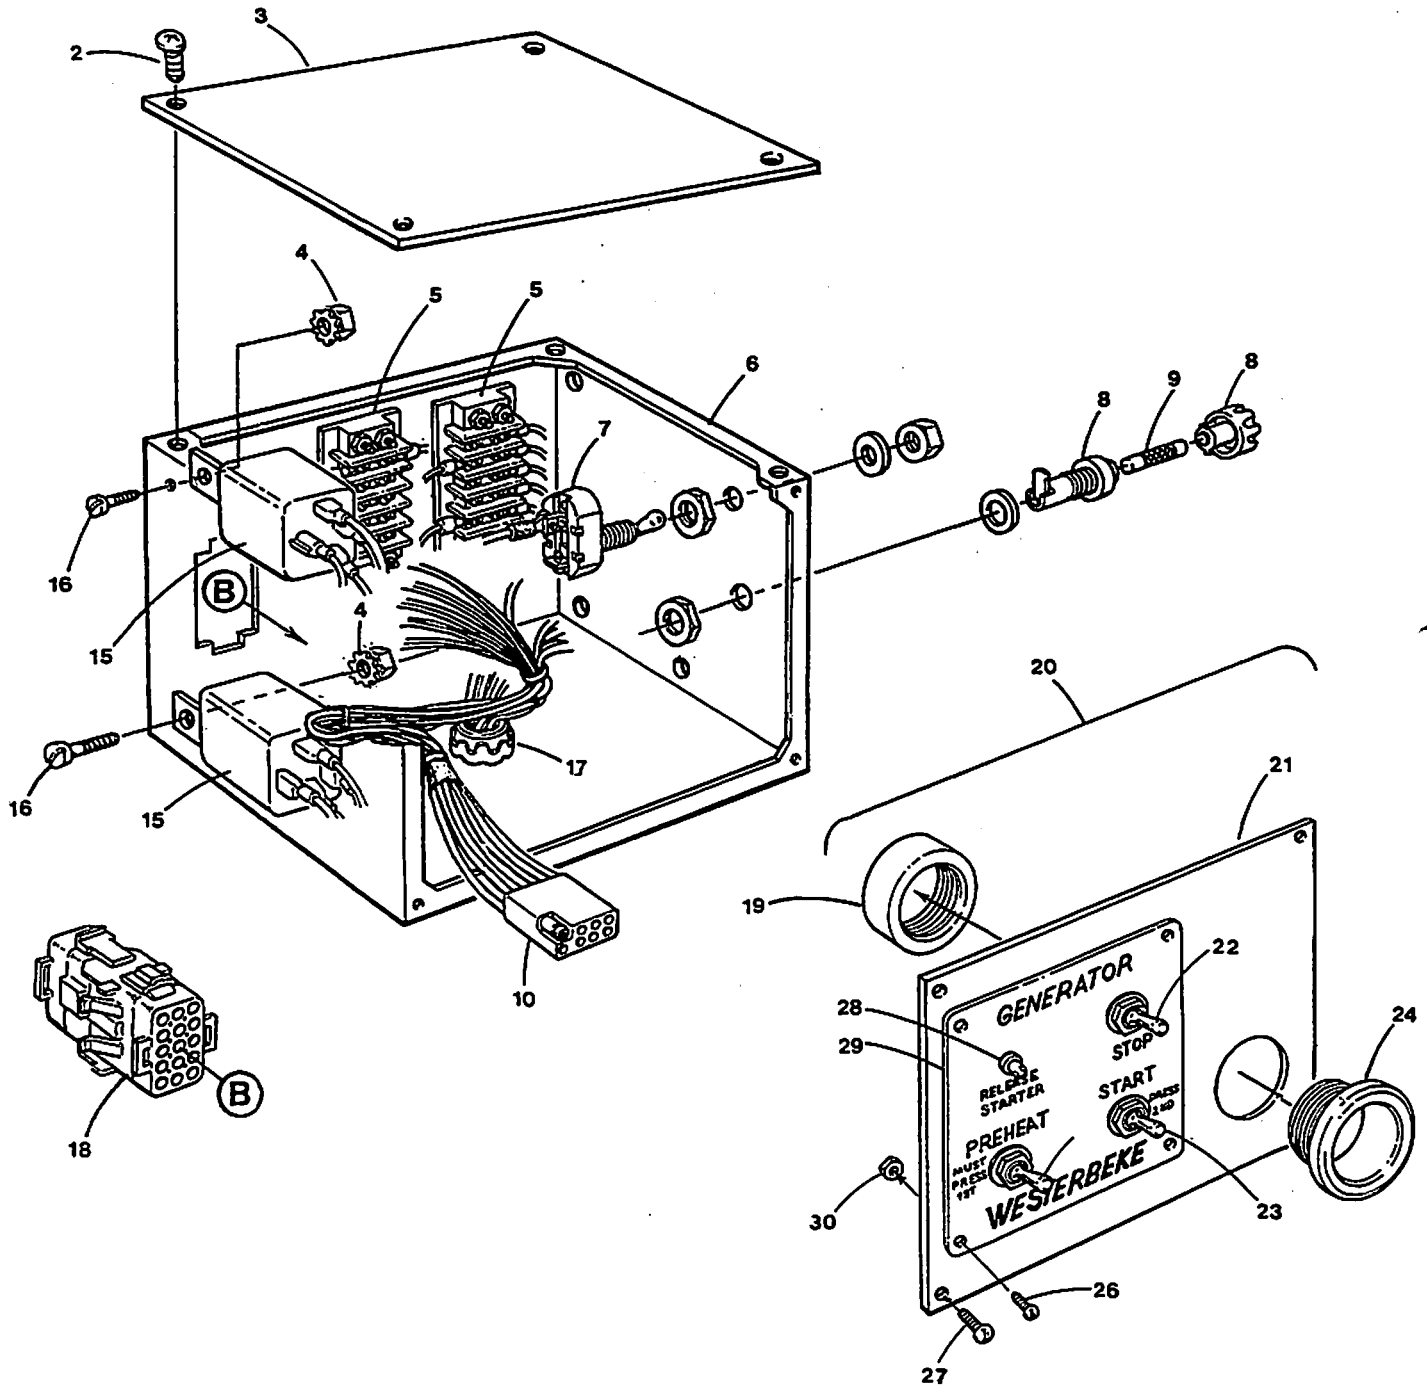

CONTROL PANEL - REMOTE START/STOP - 12.5 BTDB- 15.0 BTDC

CONTROL PANEL - REMOTE START/STOP - 12.5 BTDB- 15.0 BTDC

Reference #	Part #	Part Name	Remarks	Quantity
1-1	044360	PANEL	BOX & HARNESS 12 VDC	1
1-2	044363	PANEL	BOX & HARNESS 24 VDC (OPT'L)	1
2	031891	SCREW	8-32 X 3/8 TRUSS HEAD SS	4
3	040185	COVER	PANEL BOX	1
4	200125	NUT	10-32 KEPS	2
5	039928	BLOCK	TERMINAL 10 POSITION	2
6	043840	BOX	GENSET CONTROL PANEL	1
7	033259	SWITCH	EMERGENCY STOP	1
8	043747	HOLDER	FUSE	1
9	033769	FUSE	8 AMP	1
10	043737	HARNESS	GENSET PANEL BOX	1
15-1	037833	RELAY	12 VDC	2
15-2	039858	RELAY	24 VDC (OPT'L)	2
16	031872	SCREW	10-32 X 1/2 SS BINDING HEAD	2
17	023937	BUSHING		1
18-1	043818	CONNECTOR	MALE JUMPER-IF REMOTE PNL NOT INSTALLED	1
18-2	043746	CONNECTOR	ASSEMBLY FEMALE FOR REMOTE PANEL	1
19	011812	BUSHING	INSULATED FEMALE 1.25	1
20-1	042448	PANEL	START-STOP 12 VDC	1
20-2	044826	PANEL	REMOTE CONTROL 12 VDC INCL HOURMETER	1
20-3	042620	PANEL	START-STOP 24 VDC INCL HOURMETER	1
21-1	043950	PLATE	PANEL BOX RED	1
21-2	043929	PLATE	PANEL BOX WHITE	1
22	024731	SWITCH	STOP	1
23	024732	SWITCH	PREHEAT & START	2
24	011811	BUSHING	INSULATED MALE 1.25	1
25	042388	HOURMETER	12/24 VDC	1
26	039004	SCREW	6-32 X 1/4 FLAT HEAD BLACK SS	4
27	034421	SCREW	8-32 X 3/8 TRUSS HEAD BLACK SS	4
28	032975	LED		1
29	024943	PANEL	REMOTE CONTROL	1
30	050234	NUT	6-32 KEPS	4
31	042447	CABLE	8 PIN FOR 42448 & 42620 (NOT SHOWN)	1
32-1	044442	DIAGRAM	WIRING START/STOP/HOURMETER	1
32-2	043909	DIAGRAM	WIRING PANEL42448	1
33	041081	DIODE	NOT SHOWN	1