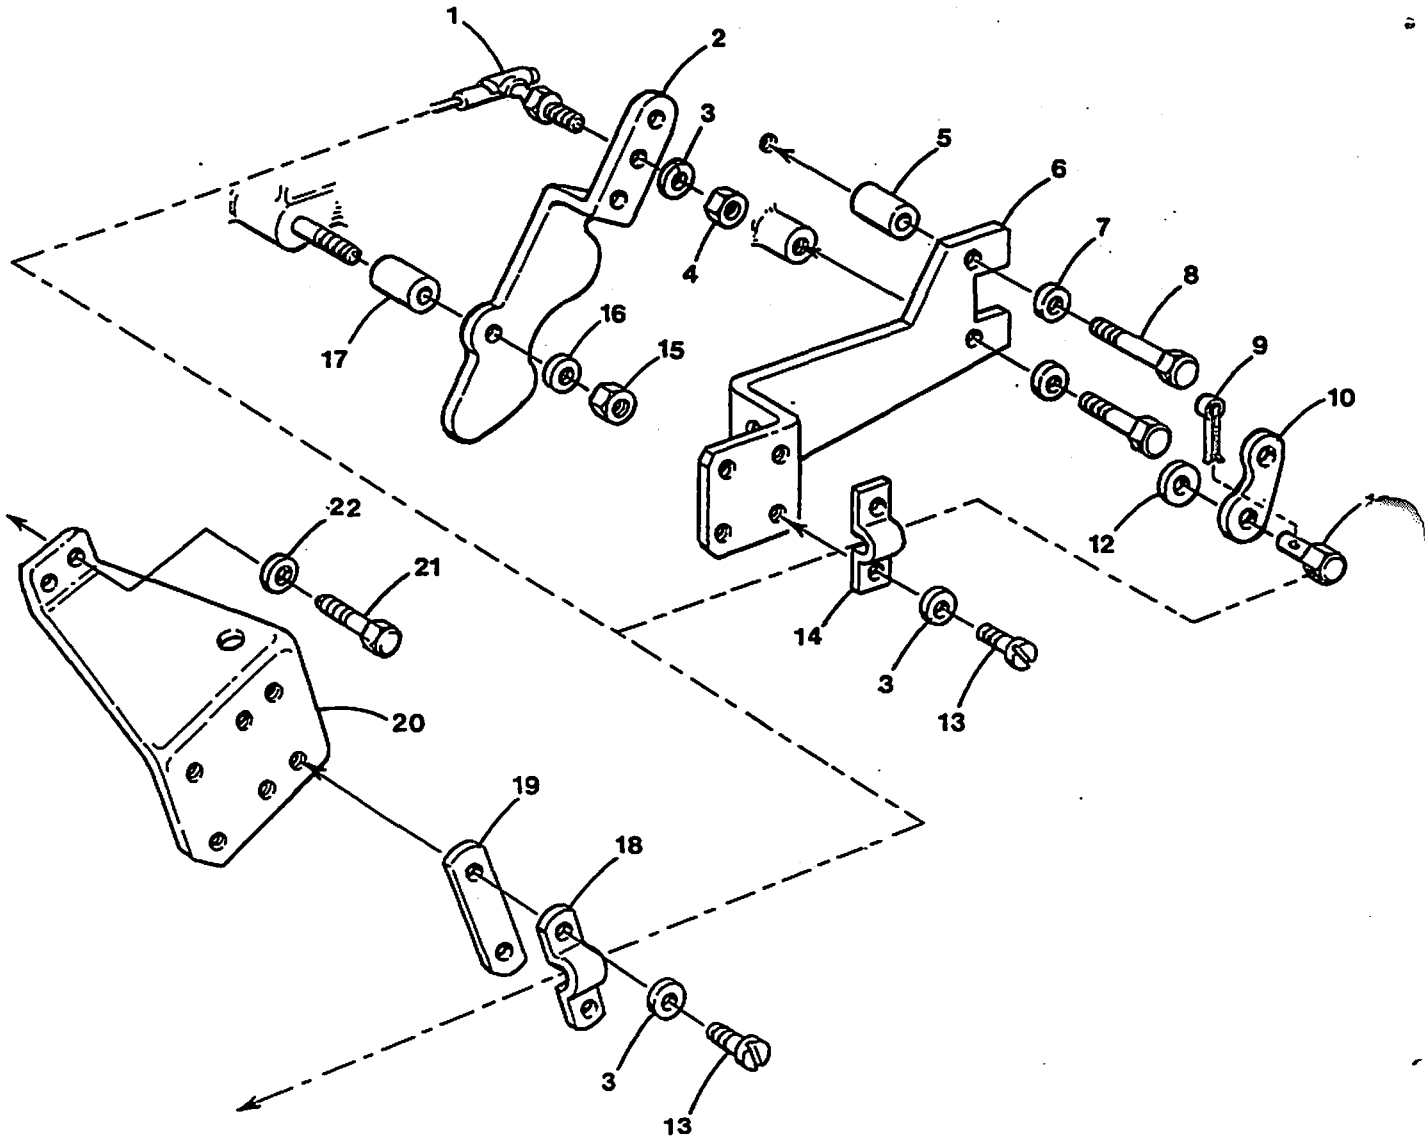

THROTTLE ASSEMBLY- 44A/B

THROTTLE ASSEMBLY- 44A/B

Reference #	Part #	Part Name	Remarks	Quantity
1	019364	BALL JOINT		1
2	045259	LEVER	THROTTLE	1
3	031849	LOCKWASHER	10 SS	5
4	031847	NUT	10-32 SS HEX	1
5	033052	SPACER	SOLENOID TO BRACKET	1
6	043957	BRACKET	STOP CABLE	1
7	031783	LOCKWASHER	M6 DIN 127	1
8	013590	CAPSCREW	M6 X 30 DIN 933	1
9	011796	PIN	COTTER 1/16 X 1/2	1
10	045272	LEVER	STOP	1
11	299864	PIVOT	STOP LEVER	1
12	031784	WASHER	M6 DIN 125	1
13	031872	SCREW	10-32 X 1/2 SS BINDING HD	4
14	013871	CLAMP	SHUT-OFF CABLE	1
15	031802	NUT	M8 DIN 936 JAM	1
16	031786	LOCKWASHER	M8 DIN 127	1
17	045247	COVER	GOVERNOR SHAFT	1
18	013325	CLAMP	CABLE	1
19	013870	SHIM	CABLE CLAMP	1
20	043374	BRACKET	THROTTLE CABLE	1
21	017196	CAPSCREW	M8 X 20 DIN 933	2
22	033381	WASHER	FLAT	1