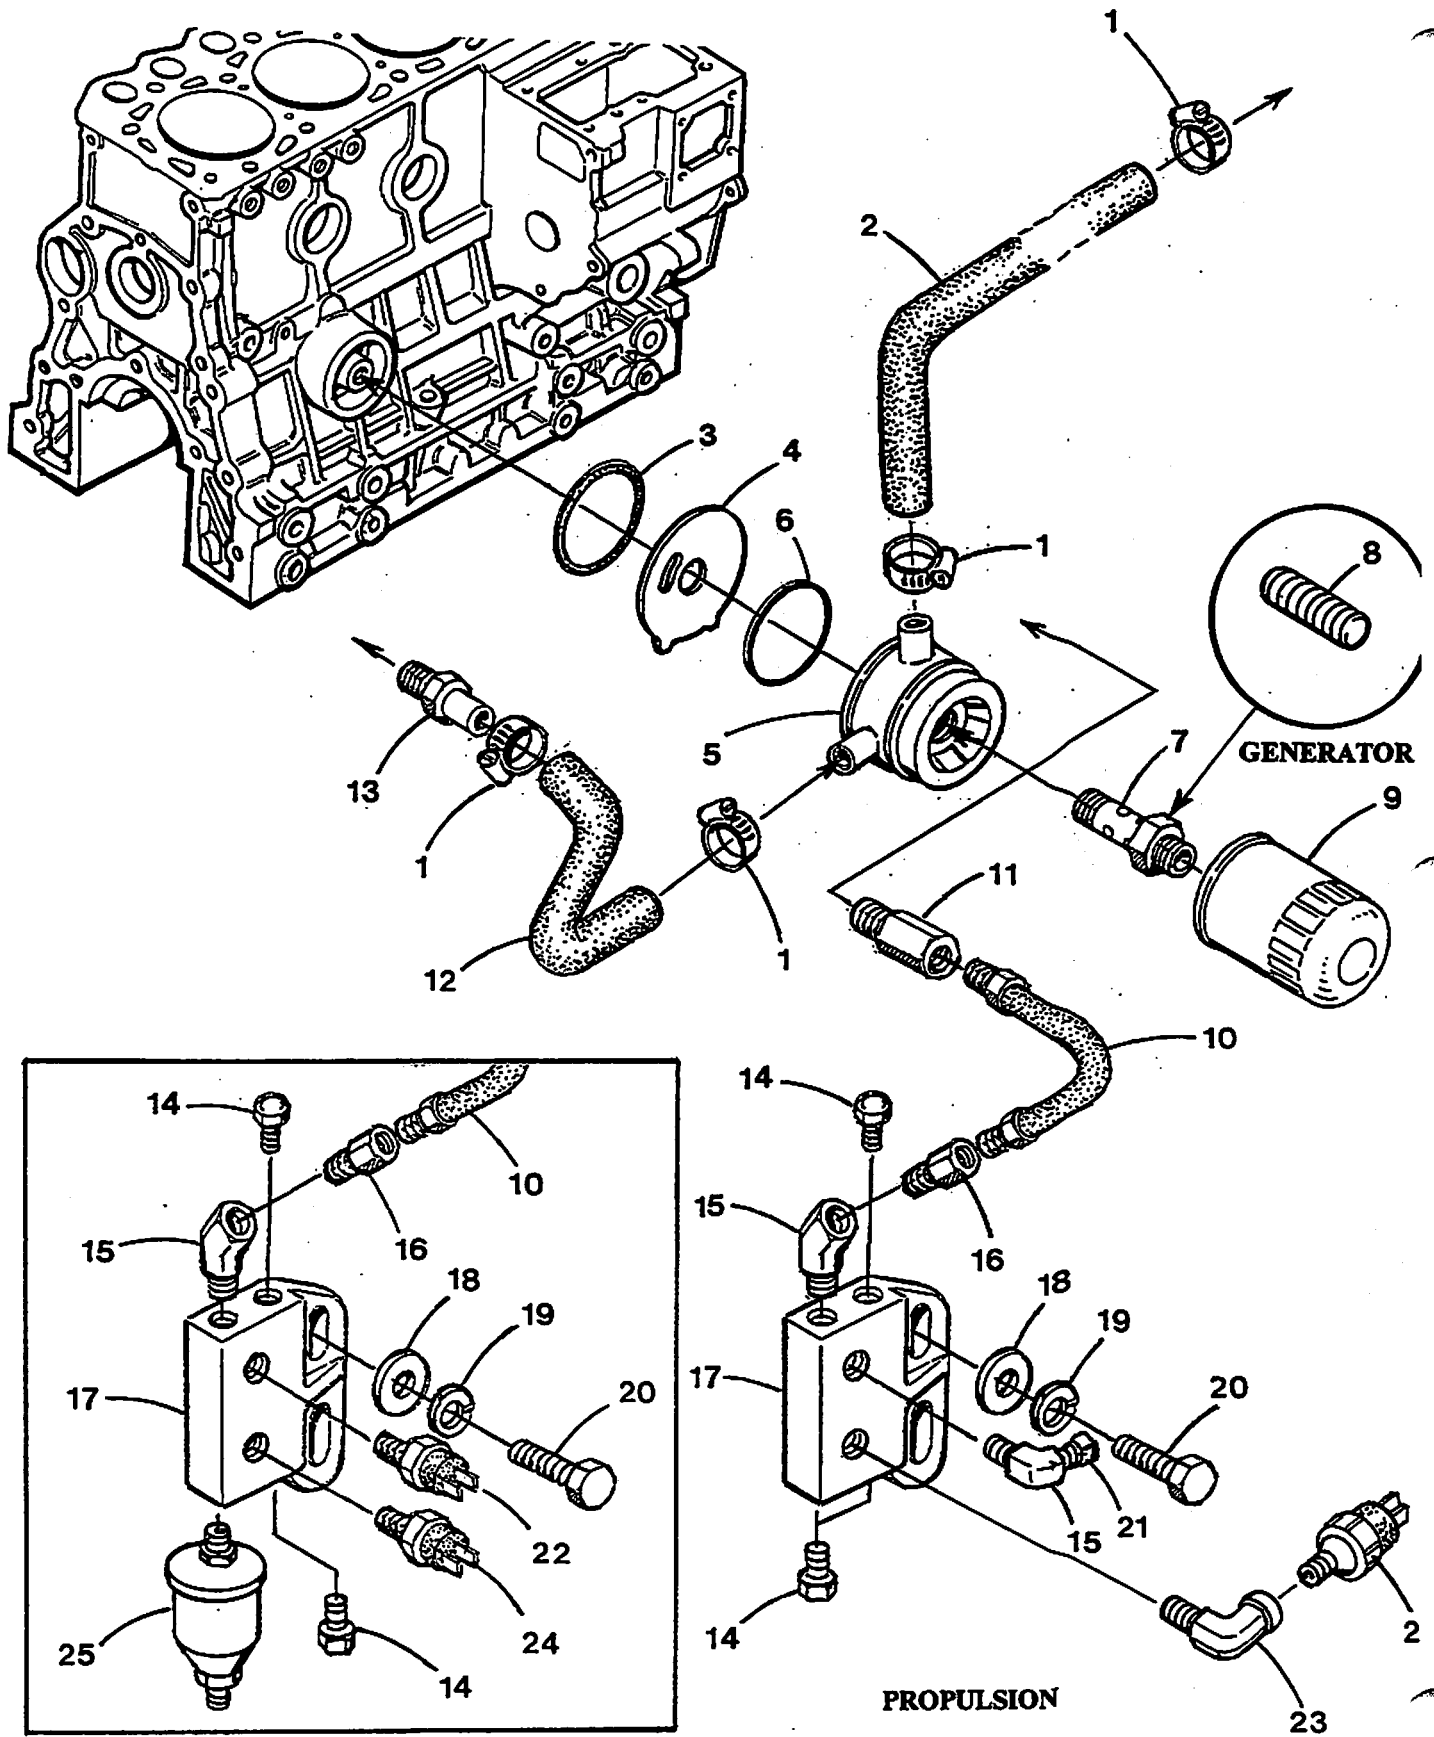

OIL COOLER ASSEMBLY & FILTER - 44A/B - 12.5 BTDB - 15.0 BTDC

GENERATOR

PROPULSION

OIL COOLER ASSEMBLY & FILTER - 44A/B - 12.5 BTDB - 15.0 BTDC

Reference #	Part #	Part Name	Remarks	Quantity
1	017298	CLAMP	HOSE	4
2	046919	HOSE	OIL COOLER TO FRESH WATER PUMP	1
3	046297	O-RING	OIL COOLER	1
4	045677	SPACER	OIL COOLER	1
5	046295	COOLER	OIL HOUSING-INCL REF #6	1
6	045275	O-RING	OIL COOLER	1
7	046296	BOLT	OIL COOLER	1
8	047123	NIPPLE	OIL FILTER - GENSET	1
9	036918	FILTER	LUBE OIL	1
10	040907	HOSE	OIL	1
11	024844	ADAPTER	1/8 BSPT TO 1/8NPT	1
12	045269	HOSE	BLOCK TO OIL COOLER	1
13	045228	CONNECTOR	HOSE TO BLOCK	1
14	019369	PLUG	1/8NPT HEX HEAD BRASS	4
15	015122	ELBOW	1/8NPT45 DEG STREET STEEL	3
16	015289	ADAPTER		1
17	043902	HEADER	OIL SENDER AND SWITCH	1
18	031793	WASHER	M12 DIN 125	2
19	031792	LOCKWASHER	M12 DIN 127	2
20	024959	CAPSCREW	M12 X 1.25 X 25 DIN 961	2
21	011615	PLUG	1/8NPT STEEL (WHEN SENDER NOT INSTALL)	1
22	011552	SWITCH	OIL PRESSURE - AUXILIARY	1
23	011984	ELBOW	1/8NPT 90 STREET	1
24	037323	SWITCH	OIL PRESSURE	1
25-1	024132	SENDER	OIL PRESSURE 100 PSI 12 VDC	1
25-2	042161	SENDER	OIL PRESSURE 80 PSI (OPT'L)	1
25-3	011916	SENDER	OIL PRESSURE 150 PSI UNGROUNDED (OPT'L)	1