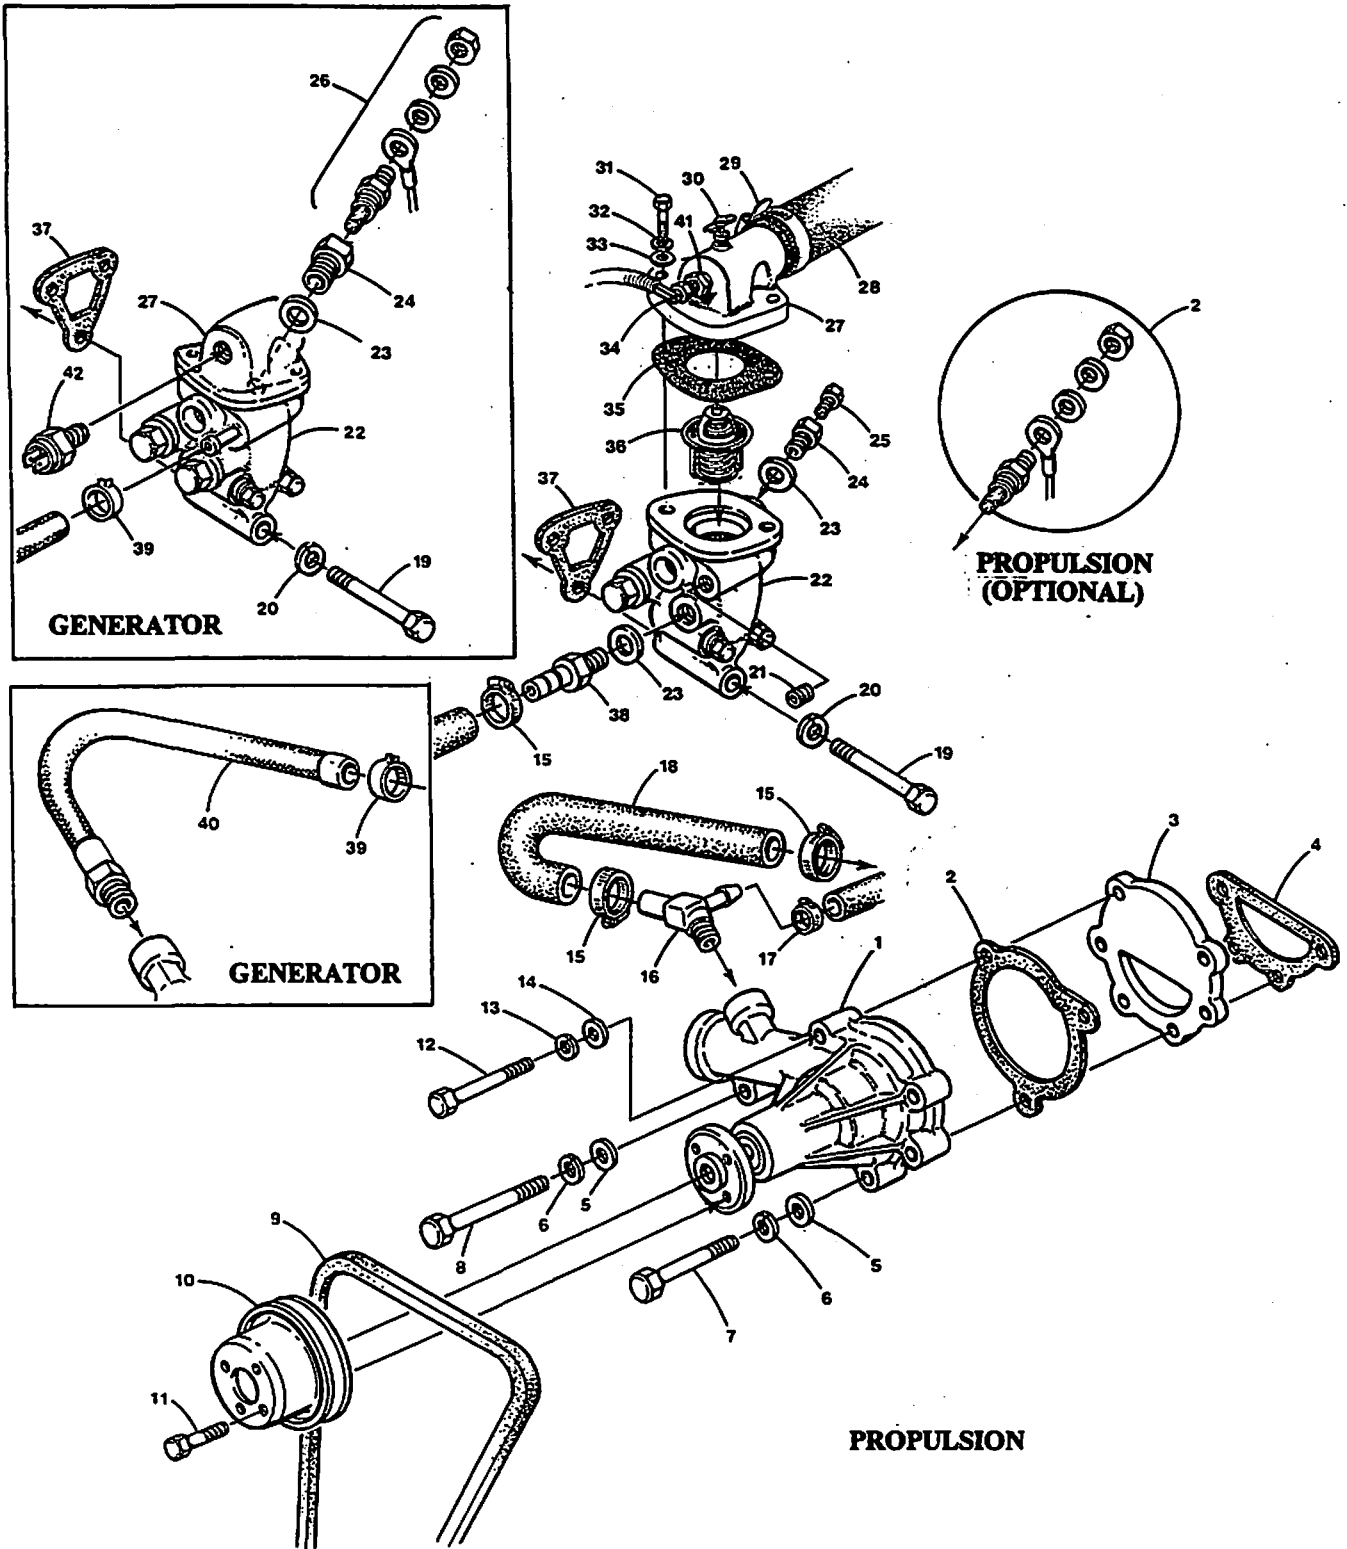

COOLING SYSTEM & FRESH WATER PUMP-44A/B-12.5 BTDB-15.0 BTDC

COOLING SYSTEM & FRESH WATER PUMP-44A/B-12.5 BTDB-15.0 BTDC

Reference #	Part #	Part Name	Remarks	Quantity
1	045231	PUMP	FRESH WATER	1
2	044082	GASKET	FRESH WATER PUMP PLATE	1
3	044083	PLATE	FRESH WATER PUMP	1
4	030474	GASKET	WATER PUMP TO BLOCK	1
5	031787	WASHER	M8 DIN 125	4
6	031786	LOCKWASHER	M8 DIN 127	4
7	024948	CAPSCREW	M8 X 45 DIN 931	3
8	031225	CAPSCREW	M8 X 60 DIN 931	1
9	045232	BELT		1
10	047134	PULLEY	FRESH WATER PUMP	1
11	035785	CAPSCREW	M6 X 12 JIS 6 W/LW	4
12	013590	CAPSCREW	M6 X 30 DIN 933	2
13	031783	LOCKWASHER	M6 DIN 127	2
14	031784	WASHER	M6 DIN 125	2
15	011341	CLAMP	HOSE 08 - PROP	2
16	044184	ELBOW	BYPASS - PROP	1
17	017298	CLAMP	HOSE	4
18	043876	HOSE	BYPASS - PROP	1
19	031812	CAPSCREW	M8 X 65 DIN 931	3
20	031786	LOCKWASHER	M8 DIN 127	3
21	043482	PLUG	BYPASS - PROP ONLY	1
22-1	045233	HOUSING	THERMOSTAT LOWER - GENSET	1
22-2	047894	HOUSING	THERMOSTAT LOWER - PROP	1
23	033280	WASHER	BANJO M16 ALUMINUM	2
24	024602	ADAPTER	M16 X 1.5 TO 1/8 NPT	1
25	019369	PLUG	1/8 NPT HEX HEAD BRASS	1
26	035109	SENDER	WATER TEMP - STD ON GEN (OPTL ON PROP)	1
27	043434	HOUSING	THERMOSTAT UPPER	1
28	043952	HOSE	THERMOSTAT TO MANIFOLD	1
29	021878	CLAMP	HOSE 20	2
30	011471	PETCOCK	1/8NPT	1
31	013619	CAPSCREW	M8 X 30 DIN 933	2
32	031786	LOCKWASHER	M8 DIN 127	2
33	031787	WASHER	M8 DIN 125	2
34	030125	SWITCH	WATER TEMPERATURE - PROP	1
35	034196	GASKET	THERMOSTAT	1
36	024688	THERMOSTAT		1
37	045236	GASKET	THERMOSTAT LOWER HOUSING	1
38	043870	CONNECTOR	M16 X 1.5 X 5/8 HOSE - PROP	1
39	024906	CLAMP	HOSE	2
40	035435	HOSE	5/16 ID - INCHES REQUIRED - GENSET	9
41	037453	BUSHING	1/4 NPT X 1/8 NPT	1
42	039550	SWITCH	WATER TEMPERATURE - GENSET	1