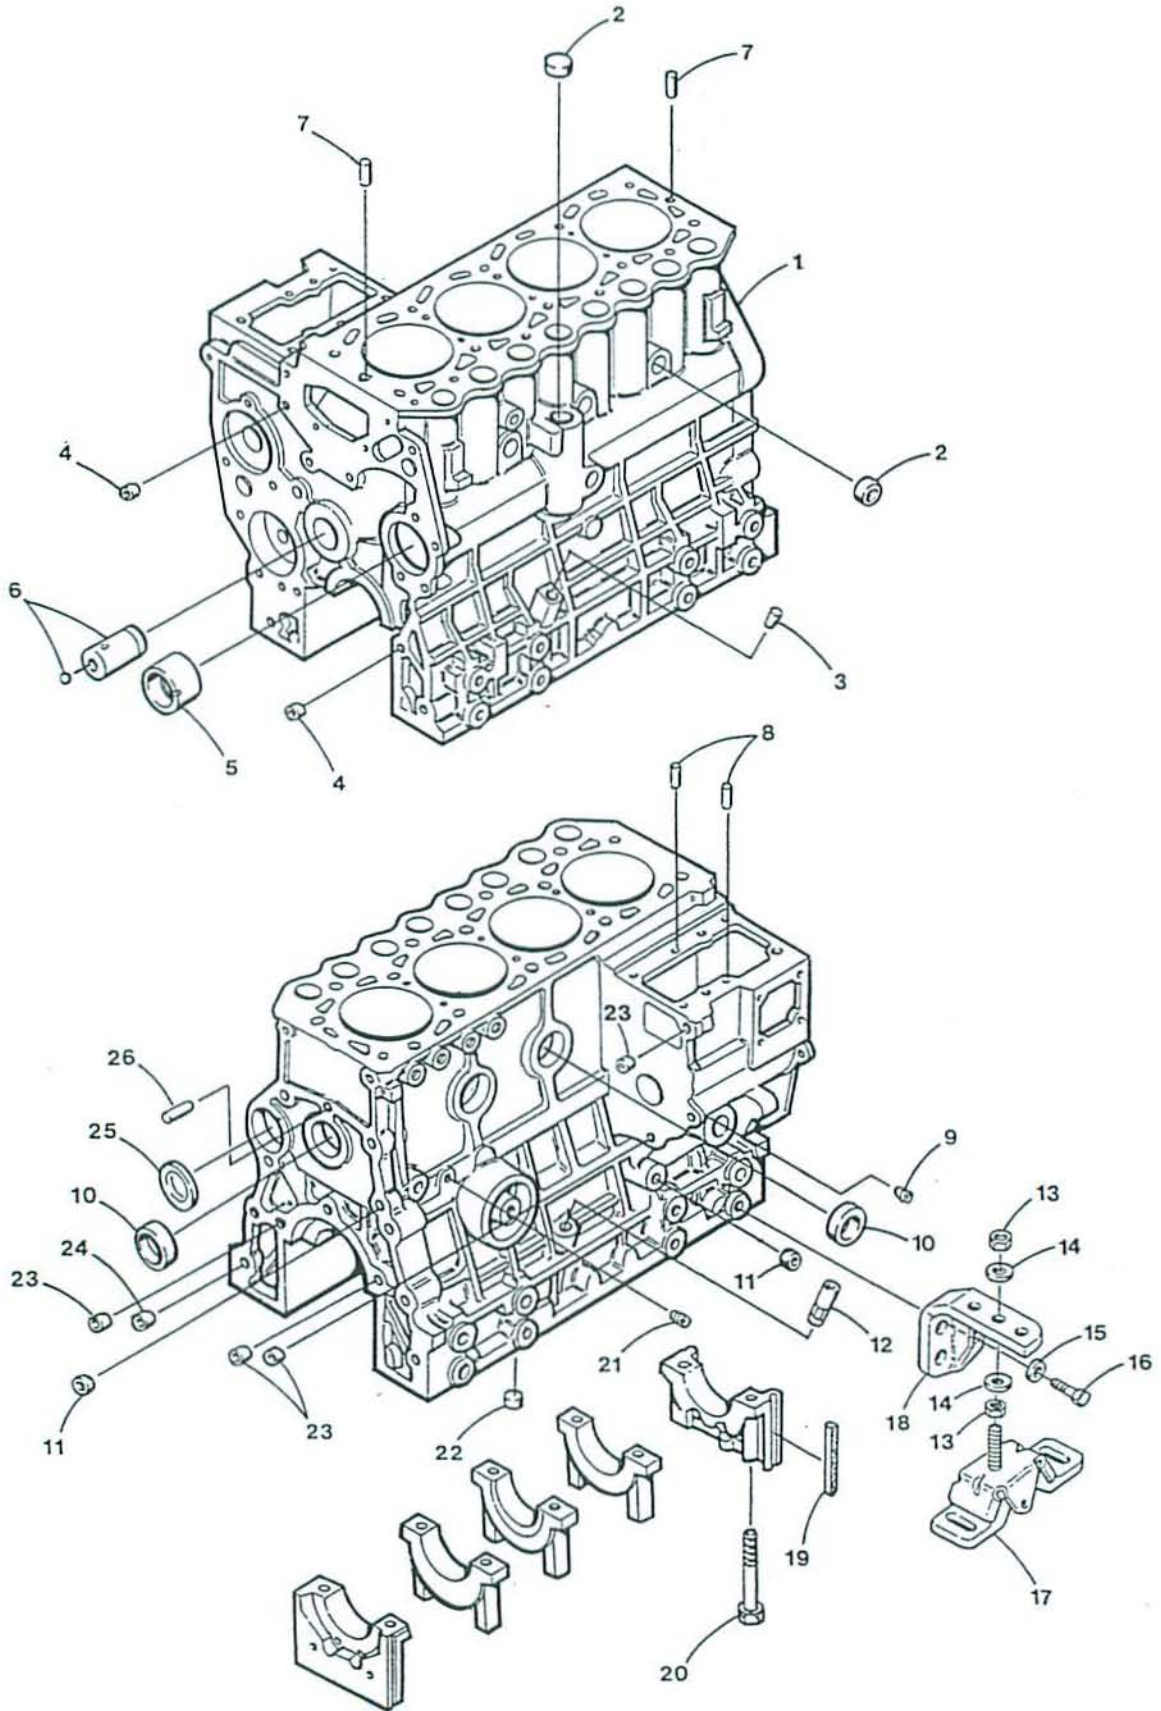

CYLINDER BLOCK & CRANKCASE ASSEMBLY 44A/B - 12.5 - 15.0

CYLINDER BLOCK & CRANKCASE ASSEMBLY 44A/B - 12.5 - 15.0

Reference #	Part #	Part Name	Remarks	Quantity
1-1	047895	ENGINE	BLOCK ASSEMBLY - 44B	1
1-2	044086	ENGINE	BLOCK ASSEMBLY - 12.5 BTDB/15.0 BTDC	1
2	037653	PLUG	EXPANSION 22MM DIN 443	4
3	045396	PLUG	TAPER	1
4	030707	DOWEL	TUBULAR 8 X 13	2
5	045193	BUSHING	CAMSHAFT	1
6	045213	SHAFT	IDLER GEAR	1
7	045394	DOWEL		2
8	036943	DOWEL		2
9	030711	PLUG	1/8 BSPT - PROP ONLY	1
10	024349	PLUG	EXPANSION 35MM DIN 443	3
11	045397	PLUG	EXPANSION 14MM DIN 443	3
12	046909	TUBE	DIPSTICK	1
13	040966	NUT	JAM M16 SELF-LOCKING	2
14	031828	WASHER	FLAT 5/8	2
15	031792	LOCKWASHER	M12 DIN 127	8
16	032014	CAPSCREW	M12	4
17-1	040510	ISOLATOR	FRONT PROPULSION	2
17-2	040511	ISOLATOR	REAR PROPULSION	2
18-1	042030	MOUNT	REAR LEFT PROPULSION	1
18-2	042032	MOUNT	REAR RIGHT PROPULSION	1
18-3	042235	MOUNT	FRONT PROPULSION	2
19	045197	SEAL	SIDE	4
20	045191	BOLT	MAIN BEARING CAP	10
21	030711	PLUG	1/8 BSPT	1
22	033625	PLUG	EXPANSION 12MM DIN 443	1
23	030706	DOWEL	TUBULAR	4
24	030709	DOWEL	TUBULAR	1
25	030286	PLUG	EXPANSION 40MM DIN 470	1
26	030272	DOWEL		1