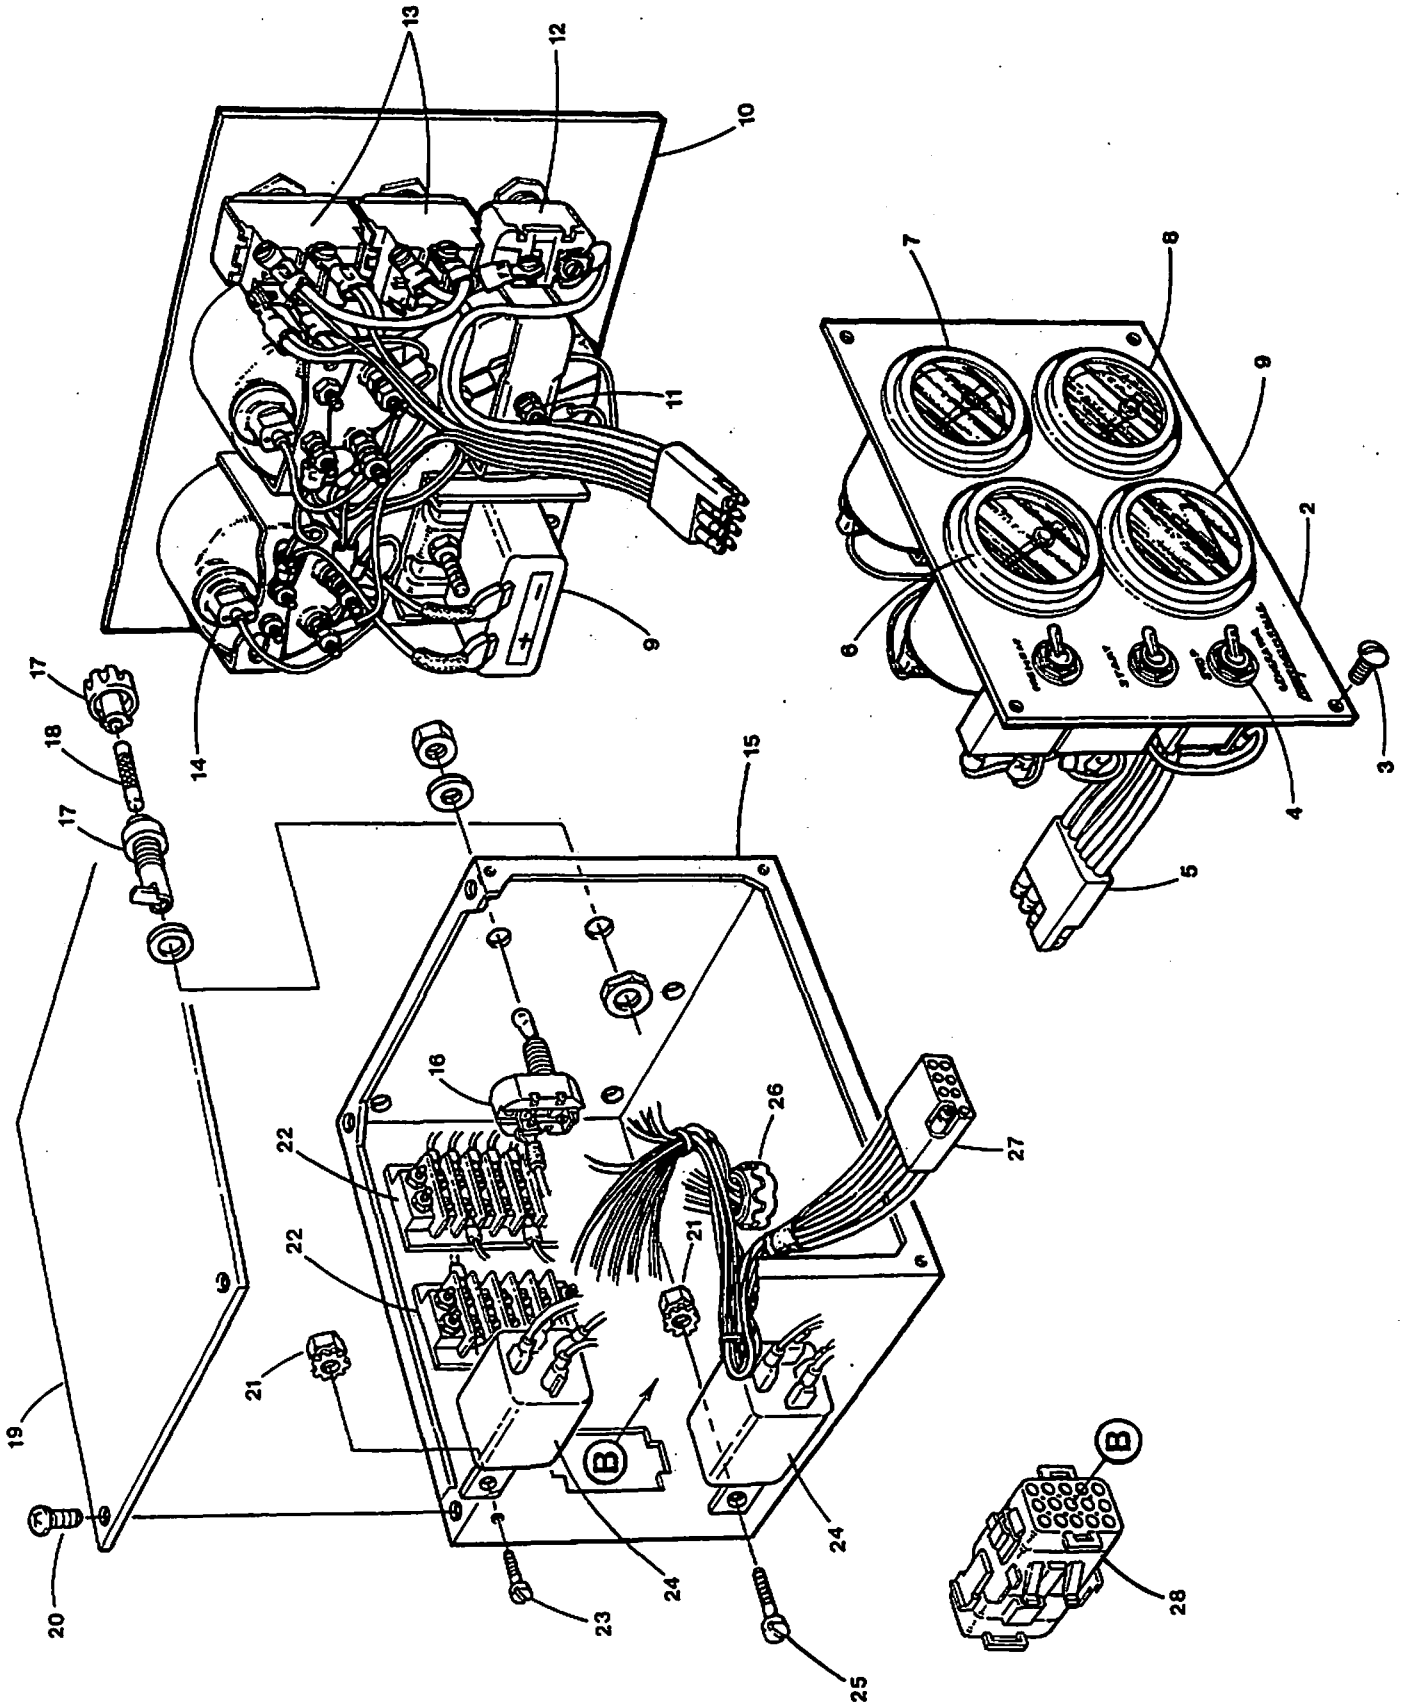

CONTROL PANEL - 12.5 BTDB- 15.0 BTDC

CONTROL PANEL - 12.5 BTDB- 15.0 BTDC

Reference #	Part #	Part Name	Remarks	Quantity
1-1	044360	PANEL	BOX & HARNESS 12 VDC	1
1-2	044877	PANEL	BOX & HARNESS 12 VDC UNGROUNDED	1
1-3	044363	PANEL	BOX & HARNESS 24 VDC	1
1-4	044878	PANEL	BOX & HARNESS 24 VDC UNGROUNDED	1
2-1	036539	PANEL	GENSET CONTROL 12 VDC	1
2-2	046775	PANEL	GENSET CONTROL 12 VDC UNGROUNDED	1
2-3	042162	PANEL	GENSET CONTROL 24 VDC	1
2-4	046776	PANEL	GENSET CONTROL 24 VDC UNGROUNDED	1
3	034421	SCREW	8-32 X 3/8 TRUSS HEAD BLACK SS	4
4	031999	RING	TOGGLE SWITCH MOUNT LOCKING	3
5-1	036538	HARNESS	GENSET PANEL	1
5-2	046885	HARNESS	PANEL UNGROUNDED	1
6-1	037601	METER	WATER TEMPERATURE 12 VDC	1
6-2	042158	METER	WATER TEMPERATURE 24 VDC	1
6-3	046754	METER	WATER TEMPERATURE 12/24 VDC UNGROUND	1
7-1	037603	METER	OIL PRESSURE 12 VDC	1
7-2	042157	METER	OIL PRESSURE 24 VDC 80 PSI	1
7-3	046674	METER	OIL PRESSURE 12/24 VDC UNGROUNDED	1
8-1	037605	VOLTMETER	12 VDC	1
8-2	042156	VOLTMETER	24 VDC	1
8-3	046755	VOLTMETER	12 VDC UNGROUNDED	1
8-4	046675	VOLTMETER	24 VDC UNGROUNDED	1
9-1	036192	HOURLMETER	12 VDC	1
9-2	042159	HOURLMETER	24 VDC	1
9-3	046676	HOURLMETER	12/24 VDC UNGROUNDED	1
10	034485	PLATE	PANEL	1
11	031904	NUT	10-24 KEPS SS	1
12	024731	SWITCH	STOP	1
13	024732	SWITCH	PREHEAT AND START	2
14-1	042893	LAMP	INSTRUMENT 12 VDC INCLUDING HOLDER	3
14-2	035825	WIRE	POWER TO METER LAMPS	3
14-3	045094	LAMP KIT	24 VDC	1
15	043840	BOX	GENSET CONTROL PANEL	1
16	033259	SWITCH	EMERGENCY STOP	1
17	043747	HOLDER	FUSE	1
18	033769	FUSE	8 AMP	1
19	040185	COVER	PANEL BOX	1
20	031891	SCREW	8-32 X 3/8 TRUSS HEAD SS	4
21	200125	NUT	10-32 KEPS	2
22	039928	BLOCK	TERMINAL 10 POSITION	2
23	031872	SCREW	10-32 X 1/2 SS BINDING HD	2
24-1	037833	RELAY	12 VDC	2
24-2	039858	RELAY	24 VDC	2
25	031872	SCREW	10-32 X 1/2 SS BINDING HD	2
26	023937	BUSHING		1
27	043737	HARNESS	GENSET PANEL BOX	1
28-1	043818	CONNECTOR	MALE JUMPER-IF REMOTE PNL NOT INSTALLED	1
28-2	043746	CONNECTOR	ASSEMBLY FEMALE FOR REMOTE PANEL	1
29	039461	RESISTOR	GAUGE 24 TO 12 VDC FOR UNGRND PANEL	2
30	041081	DIODE	NOT SHOWN	1