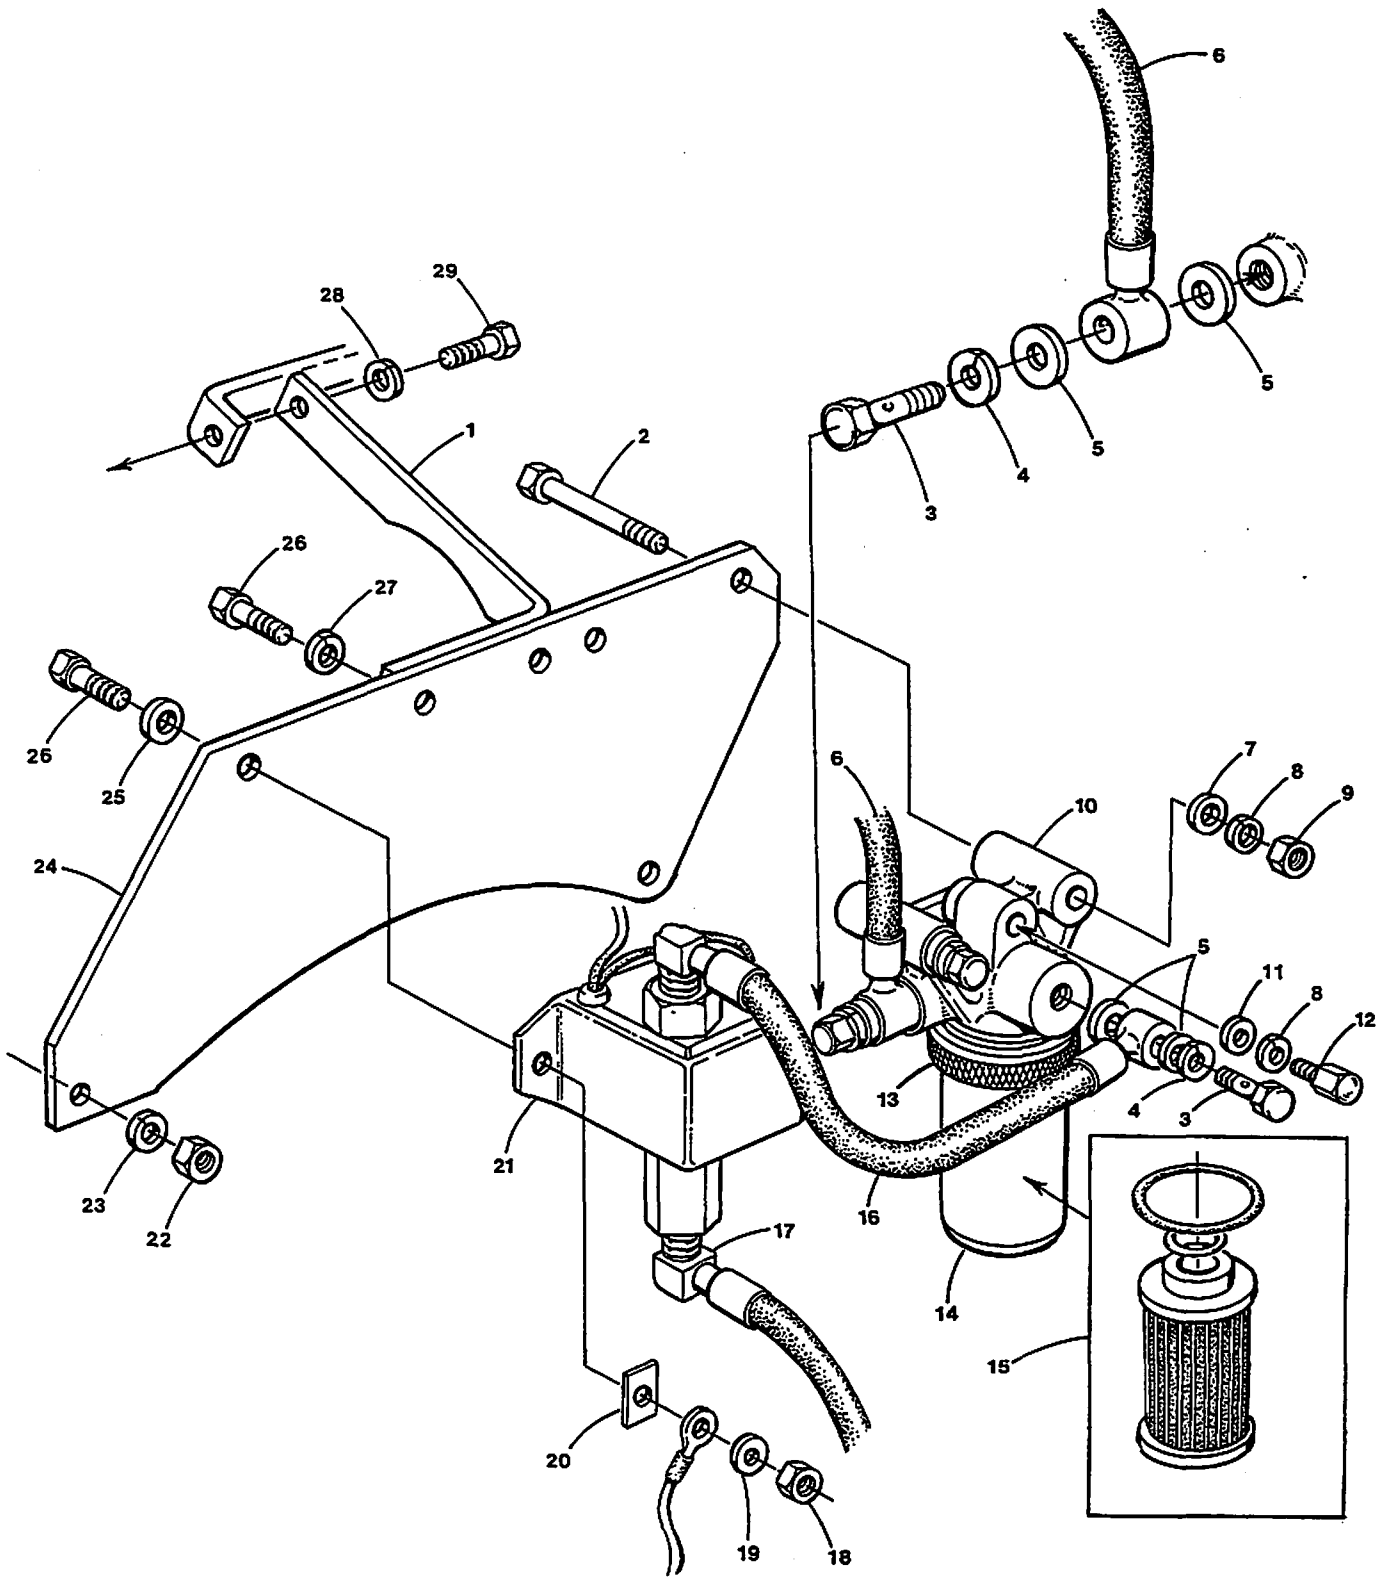

FUEL LIFT PUMP & FUEL FILTER - 44A/B

FUEL LIFT PUMP & FUEL FILTER - 44A/B

Reference #	Part #	Part Name	Remarks	Quantity
1	044074	BRACKET	SUPPORT LIFT PUMP BRACKET	1
2	031225	CAPSCREW	M8 X 60 DIN 931	2
3	024984	BOLT	BANJO M14	2
4	024972	WASHER	BANJO M14 ALUMINUM	1
5	030291	WASHER	BANJO M14	2
6	043881	HOSE	FILTER TO INJECTION PUMP - PROP	1
7	031787	WASHER	M8 DIN 125	2
8	031786	LOCKWASHER	M8 DIN 127	3
9	018242	NUT	M8 DIN 934	2
10	030210	FILTER	FUEL	1
11	030289	WASHER	BANJO M8	1
12	044243	CAPSCREW	M8 X 14 DIN 933	1
13	046669	RETAINER	FUEL FILTER	1
14	030199	CUP	FUEL FILTER	1
15	030200	ELEMENT	FUEL FILTER INCL O-RINGS	1
16	034741	HOSE	LIFT PUMP TO FILTER INCL ELBOW	1
17	013340	ELBOW	1/8 NPT STREET 90 BRASS	1
18	015812	NUT	M6 DIN 934	2
19	031783	LOCKWASHER	M6 DIN 127	2
20	044164	BRACKET	LIFT PUMP SUPPORT	2
21	039275	PUMP	FUEL LIFT 12 VDC	1
22	018242	NUT	M8 DIN 934	1
23	031786	LOCKWASHER	M8 DIN 127	1
24-1	034422	BRACKET	LIFT PUMP AND FILTER - JS TRANS.	1
24-2	039959	BRACKET	LIFT PUMP AND FILTER	1
25	031784	WASHER	M6 DIN 125	2
26	018804	CAPSCREW	M6 X 20 DIN 933	2
27	031783	LOCKWASHER	M6 DIN 127	1
28	019262	LOCKWASHER	M10 DIN 127	1
29	024951	CAPSCREW	M10 X 1.25 X 20 DIN 961	1