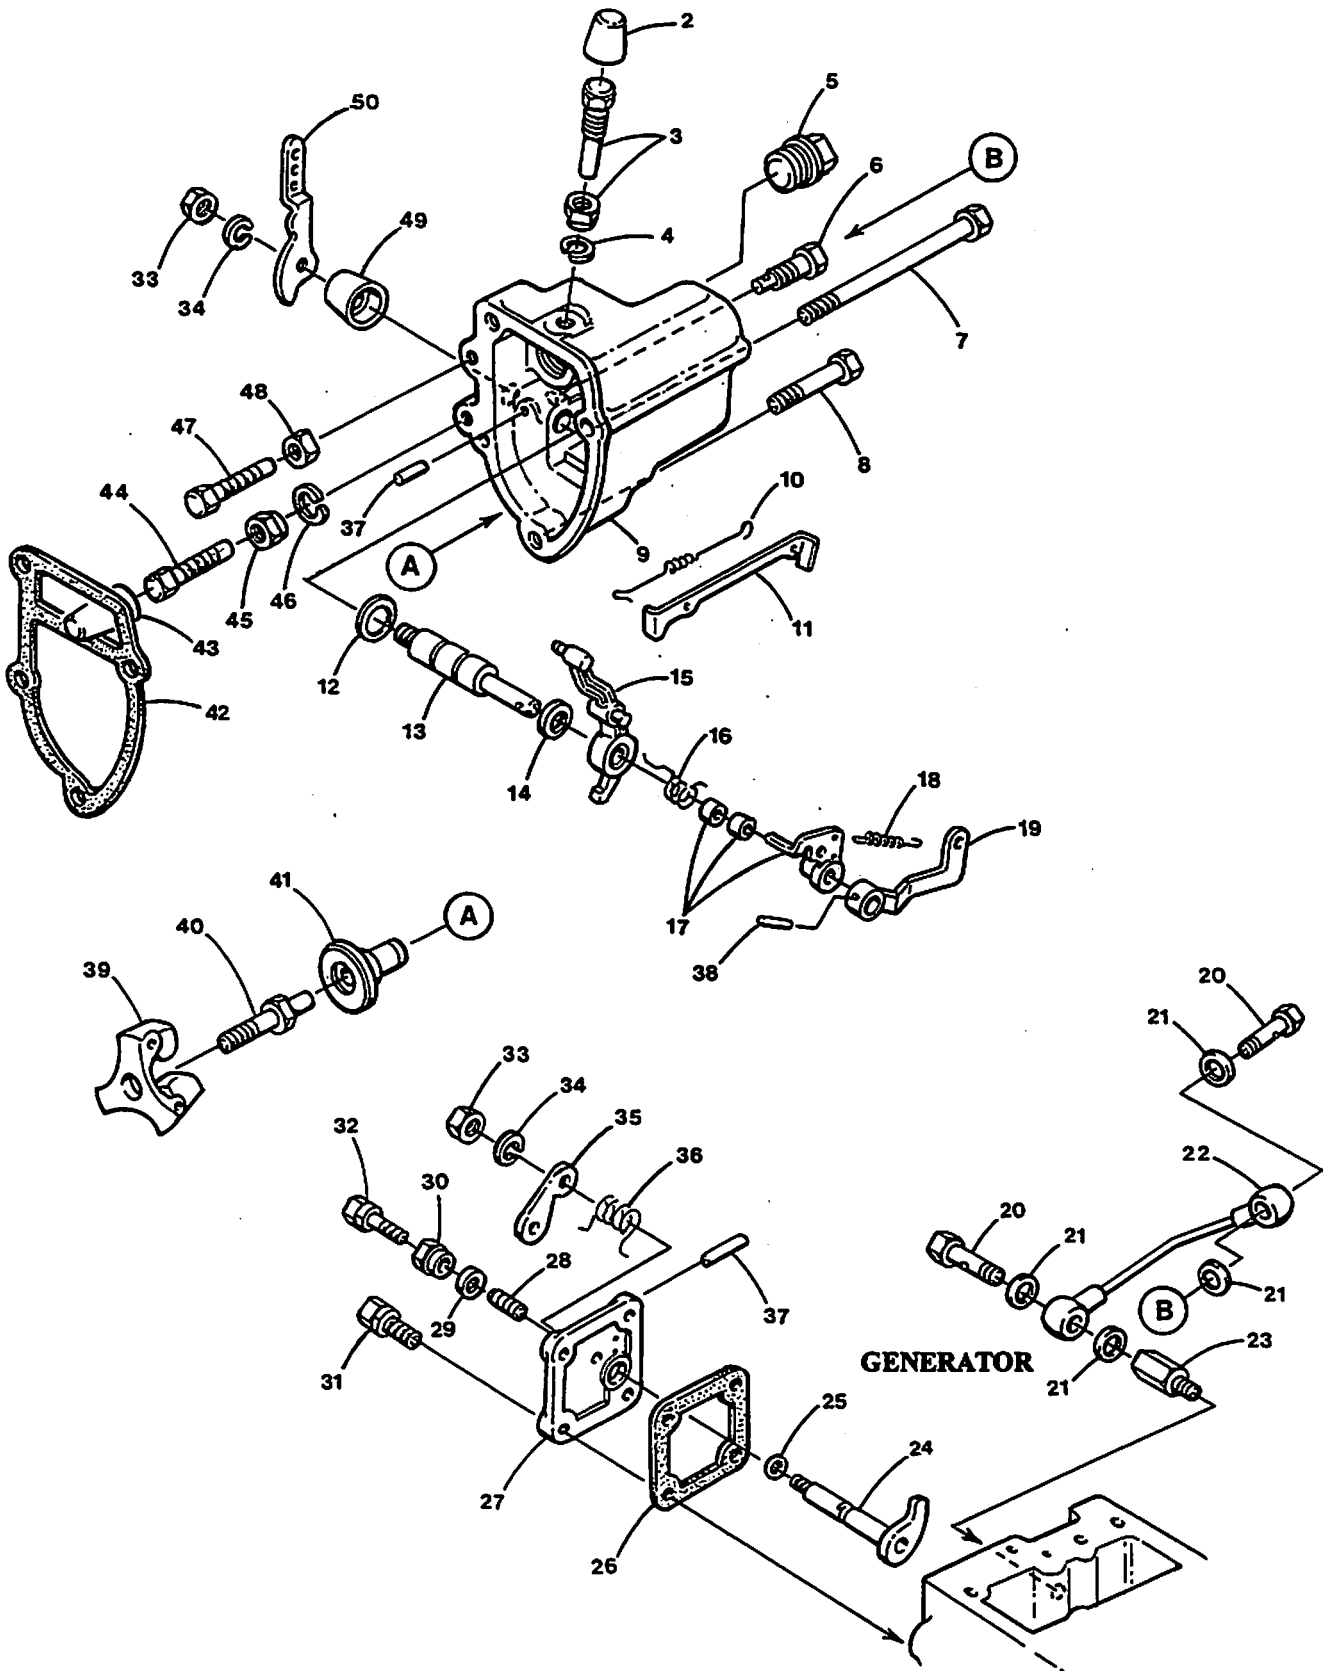

GOVERNOR ASSEMBLY - 44A/B - 12.5 BTDB- 15.0 BTDC

GOVERNOR ASSEMBLY - 44A/B - 12.5 BTDB- 15.0 BTDC

Reference #	Part #	Part Name	Remarks	Quantity
1-1	045257	GOVERNOR	ASSEMBLY 44A	1
1-2	048022	GOVERNOR	ASSEMBLY 44B	1
1-3	047142	GOVERNOR	ASSEMBLY GENSET	1
2	043981	COVER	TORQUE SET ANTI-TAMPER	1
3	043977	SCREW ASSY	RACK SET	1
4	043980	RING	RETAINING "C"	1
5	036944	PLUG	M30 X 1.5 - WHEN SOLENOID NOT INSTALLED	1
6	045398	CONNECTOR	OIL LINE TO GOVERNOR - GENSET	1
7	045248	BOLT	GOVERNOR CASE	1
8	024948	CAPSCREW	M8 X 45 DIN 931	3
9-1	047139	HOUSING	GOVERNOR - GENSET	1
9-2	045263	HOUSING	GOVERNOR - PROP	1
10	045244	SPRING	TIE ROD	1
11	045254	ROD	TIE-GOVERNOR	1
12	047147	O-RING		1
13	045249	SHAFT	GOVERNOR	1
14	045261	SHIM	GOVERNOR SHAFT	1
15-1	047140	LEVER ASSY	GOVERNOR - GENSET	1
15-2	045262	LEVER ASSY	GOVERNOR - PROP	1
16	045252	SPRING	START	1
17	045245	LEVER ASSY	TENSION	1
18-1	047137	SPRING	GOVERNOR - GENSET	1
18-2	045251	SPRING	GOVERNOR - 44A	1
18-3	048020	SPRING	GOVERNOR - 44B	1
19-1	045250	LEVER	GOVERNOR SPRING - 44A	1
19-2	047136	LEVER	GOVERNOR SPRING - 44B & GENSET	1
20	045234	BOLT	BANJO M10 OIL LINE - GENSET	2
21	046920	WASHER	BANJO M10 GENSET	4
22	047141	LINE	OIL GENSET	1
23	047138	CONNECTOR	OIL LINE TO BLOCK GENSET	1
24	045243	LEVER	STOP	1
25	030277	O-RING		1
26	030578	GASKET	TIE ROD COVER	1
27	045242	COVER	TIE ROD INCL. REF #S 28 - 30	1
28	045235	SCREW	ADJUSTING-TIE ROD COVER	1
29	048019	WASHER	STOP LEVER	1
30	045267	NUT	TIE ROD COVER	1
31	043065	CAPSCREW	M6 X 18 JIS 7 W/LW	3
32	035794	CAPSCREW	M8 X 30 JIS 6 W/LW	1
33	031802	NUT	M8 DIN 936 JAM	2
34	031786	LOCKWASHER	M8 DIN 127	2
35	045272	LEVER	STOP	2
36	046907	SPRING	RETURN	1
37	030208	PIN	GROOVED	2
38	047146	PIN	SPRING	1
39-1	047135	WEIGHT	GOVERNOR - GENSET	1
39-2	045246	WEIGHT	GOVERNOR - 44A	1
39-3	048023	WEIGHT	GOVERNOR - 44B	1
40	045258	SHAFT	GOVERNOR-SLIDING	1
41-1	047143	SLEEVE	SLIDING - GENSET	1
41-2	045256	SLEEVE	SLIDING - 44A	1
41-3	048024	SLEEVE	SLIDING - 44B	1
42	045260	GASKET	GOVERNOR HOUSING	1