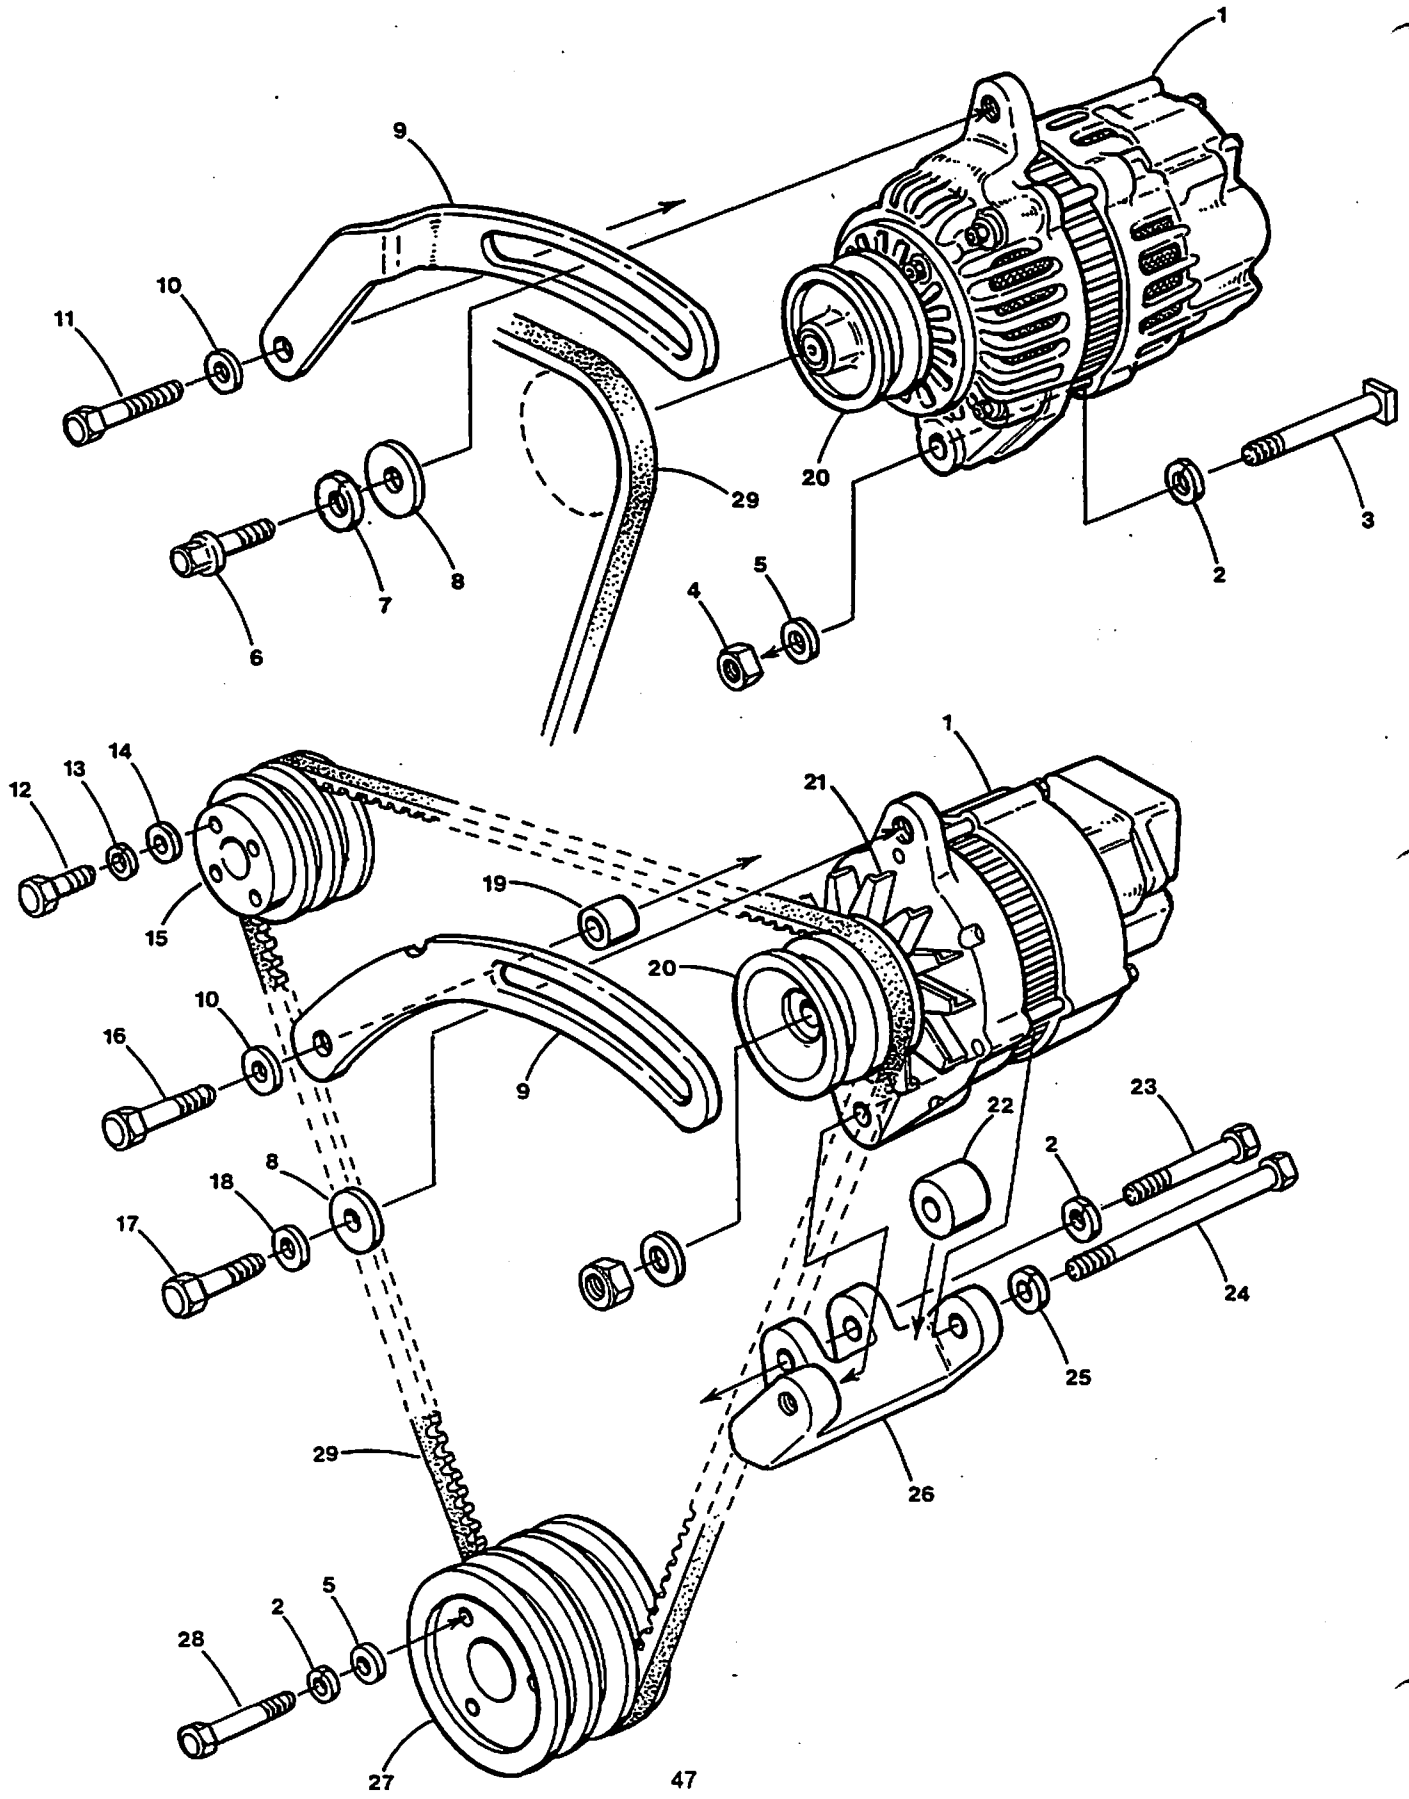

ALTERNATOR ASSEMBLY-50/72/90 AMP - 44A/B-12.5 BTDB-15.0 BTDC

ALTERNATOR ASSEMBLY-50/72/90 AMP - 44A/B-12.5 BTDB-15.0 BTDC

Reference #	Part #	Part Name	Remarks	Quantity
1-1	043953	ALTERNATOR	12VDC 50 AMP	1
1-2	044895	ALTERNATOR	24VDC 42 AMP (OPT'L)	1
1-3	300746	ALTERNATOR	12VDC 72 AMP (OPT'L)	1
1-4	042065	ALTERNATOR	12VDC 90 AMP (OPT'L)	1
1-5	034922	ALTERNATOR	12VDC 51 AMP UNGROUNDED (OPT'L)	1
1-6	044338	ALTERNATOR	24VDC 35 AMP UNGROUNDED (OPT'L)	1
2	019262	LOCKWASHER	M10 DIN 127 - 50 AMP	1
3	043954	BOLT	ALTERNATOR 43953 MOUNTING	1
4	024950	NUT	M10 X 1.25 DIN 934	1
5	031789	WASHER	M10 DIN 125	1
6-1	013630	CAPSCREW	M8 X 25 DIN 933 ALTERNATOR 43953	1
6-2	031555	CAPSCREW	5/16 NC X 1 ALTERNATOR 300746	1
7-1	031786	LOCKWASHER	M8 DIN 127	1
7-2	031758	LOCKWASHER	5/16	1
8	033381	WASHER	FLAT	1
9-1	047145	STRAP	ALTERNATOR 43953 ADJUST	1
9-2	043998	STRAP	ALTERNATOR ADJUST (OPT'L)	1
9-3	040030	STRAP	ALTERNATOR 44338 ADJUST (OPT'L)	1
10	031786	LOCKWASHER	M8 DIN 127	1
11	018812	CAPSCREW	M8 X 70 DIN 931	1
12	017012	CAPSCREW	M6 X 16 DIN 933	4
13	031783	LOCKWASHER	M6 DIN 127	4
14	031784	WASHER	M6 DIN 125	4
15	043832	PULLEY	FRESH WATER PUMP 2 GROOVE 90 AMP	1
16	024983	CAPSCREW	M8 X 75 DIN 931	1
17	031555	CAPSCREW	5/16NC X 1	1
18	031758	LOCKWASHER	5/16	1
19	040406	SPACER		1
20-1	048021	PULLEY	ALTERNATOR 43953	1
20-2	043838	PULLEY	ALTERNATOR 42065	1
20-3	011548	PULLEY	ALTERNATOR 34922 - 44338 - 44895 - 300746	1
21	042066	FAN	ALTERNATOR 42065	1
22-1	043844	SPACER	ALTERNATOR 300746	1
22-2	033473	SPACER	ALTERNATOR 42065	1
23	031819	CAPSCREW	M10 X 1.25 X 60 DIN 961	1
24-1	031718	CAPSCREW	1/2NC X 4-1/4 BRACKET 43824	1
24-2	031618	CAPSCREW	3/8NC X 4-1/4 BRACKET 43848	1
25-1	031776	LOCKWASHER	1/2	1
25-2	031764	LOCKWASHER	3/8	1
26-1	043824	BRACKET	ALTERNATOR 24 VDC - 12/24 VCD UNGND - 72 A	1
26-2	043848	BRACKET	ALTERNATOR 90-190 AMP	1
27	043830	PULLEY	CRANKSHAFT 3 GROOVE 90 AMP	1
28	031822	CAPSCREW	M10 X 1.25 X 75 DIN 960	3
29-1	045232	BELT	ALTERNATOR 43953 & 34922	1
29-2	037830	BELT	ALTERNATOR 300746 & 44338	1
29-3	035299	BELT	ALTERNATOR 42065	2
29-4	030475	BELT	ALTERNATOR 44895	1
30	021611	REGULATOR	ALTERNATOR 44338 - NOT SHOWN (OPT'L)	1