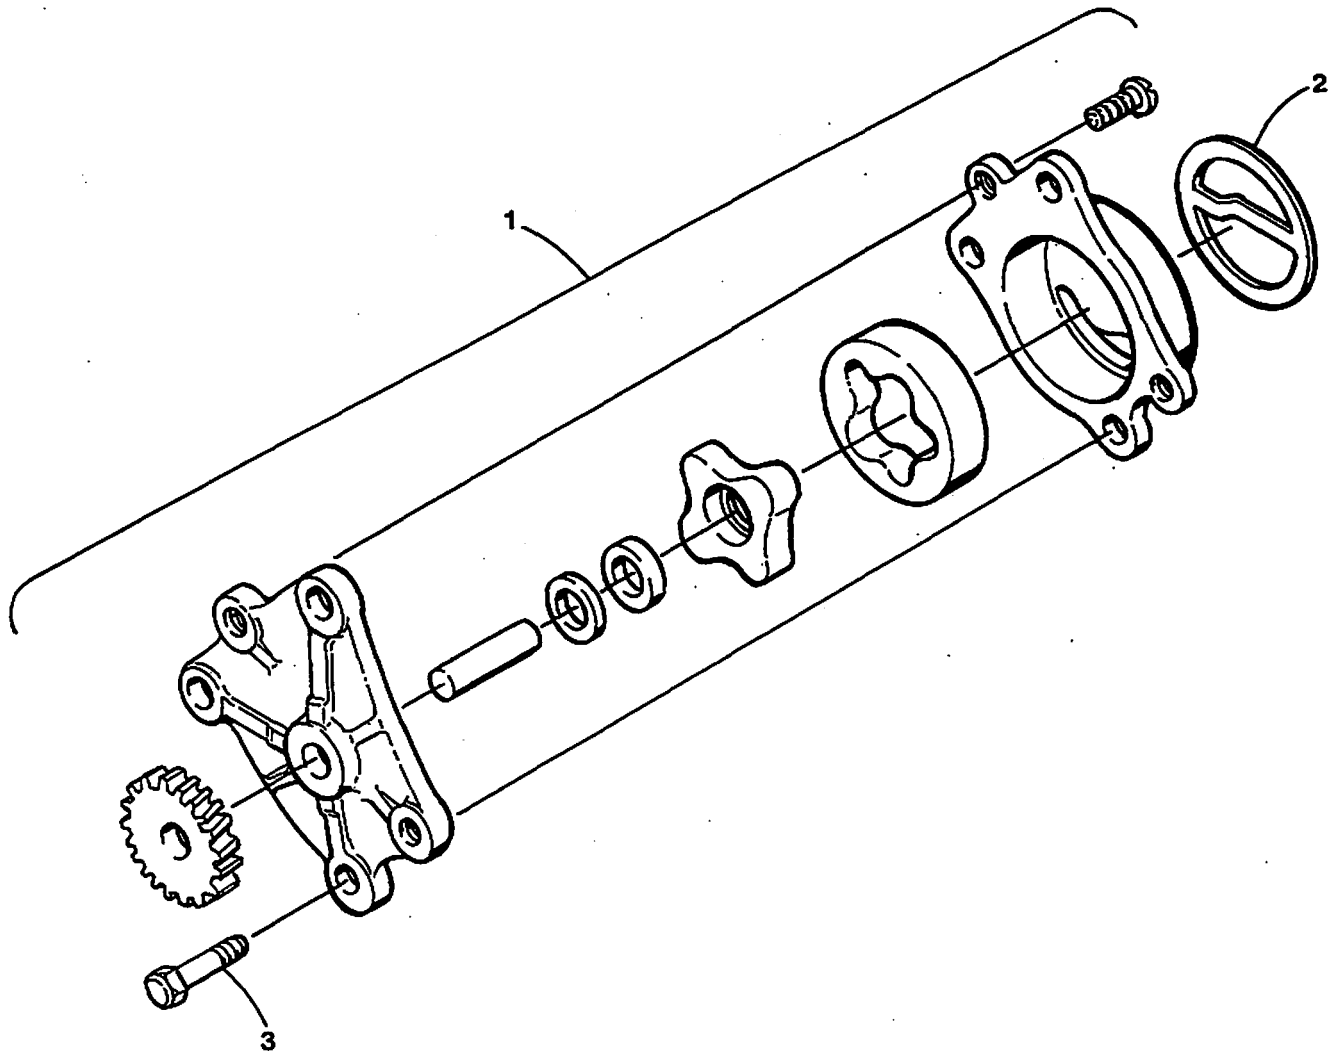

OIL PUMP - 44A/B - 12.5 BTDB- 15.0 BTDC

OIL PUMP - 44A/B - 12.5 BTDB- 15.0 BTDC

Reference #	Part #	Part Name	Remarks	Quantity
1	045224	PUMP	OIL	1
2	045223	GASKET	OIL PUMP	1
3	299527	CAPSCREW	M8 X 22 JIS	3