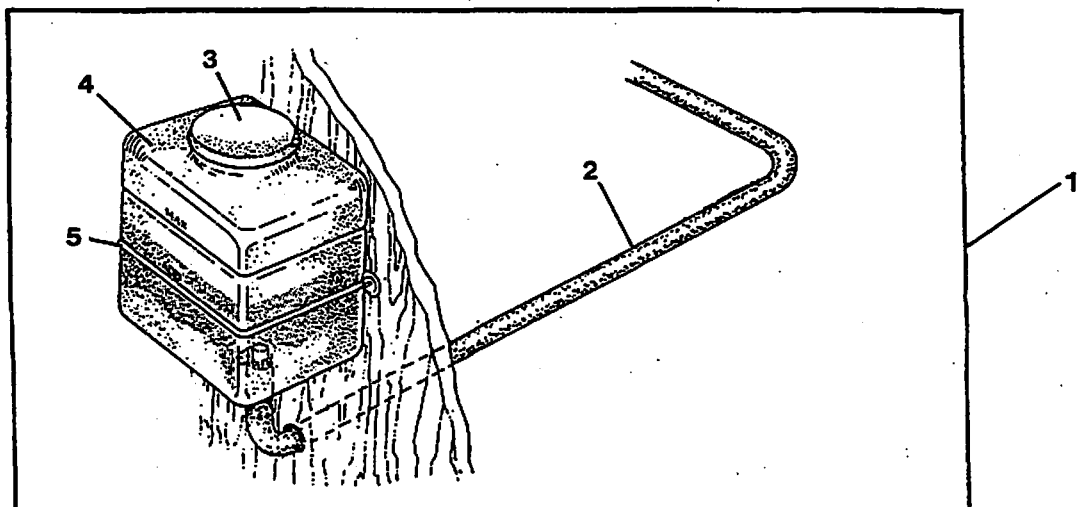

REMOTE COOLANT TANK & EXHAUST ELBOWS -44A/B -12.5 - 15.0

REMOTE COOLANT TANK & EXHAUST ELBOWS -44A/B -12.5 - 15.0

Reference #	Part #	Part Name	Remarks	Quantity
1-1	024977	TANK KIT	COOLANT RECOVERY INCL REF #S 1 - 5	1
1-2	024906	CLAMP	HOSE	1
2	024637	TUBING	MANIFOLD TO TANK - INCHES REQUIRED	72
3	024858	CAP	COOLANT RECOVERY TANK	1
4	024704	TANK	COOLANT RECOVERY	1
5	024786	STRAP	COOLANT RECOVERY TANK	1
6	037401	ELBOW KIT	WATER INJECTED EXHAUST 90 DEG INCL 8-11	1
7	037402	ELBOW KIT	WATER INJECTED EXHAUST 45 DEG INCL 8- 11	1
8-1	035747	PLUG	1/2 NPT SQ HEAD BRASS - 45 DEGREE ELBOW	1
8-2	036849	PLUG	3/4 NPT SQ HEAD BRASS - 90 DEGREE ELBOW	1
9-1	036616	ELBOW	1/2NPT TO 1" HOSE - 45 DEGREE ELBOW	1
9-2	036614	ELBOW	3/8NPT TO 1" HOSE - 90 DEGREE ELBOW	1
10	036425	GASKET	EXHAUST ELBOW	1
11	036541	CLAMP	EXHAUST ELBOW	1