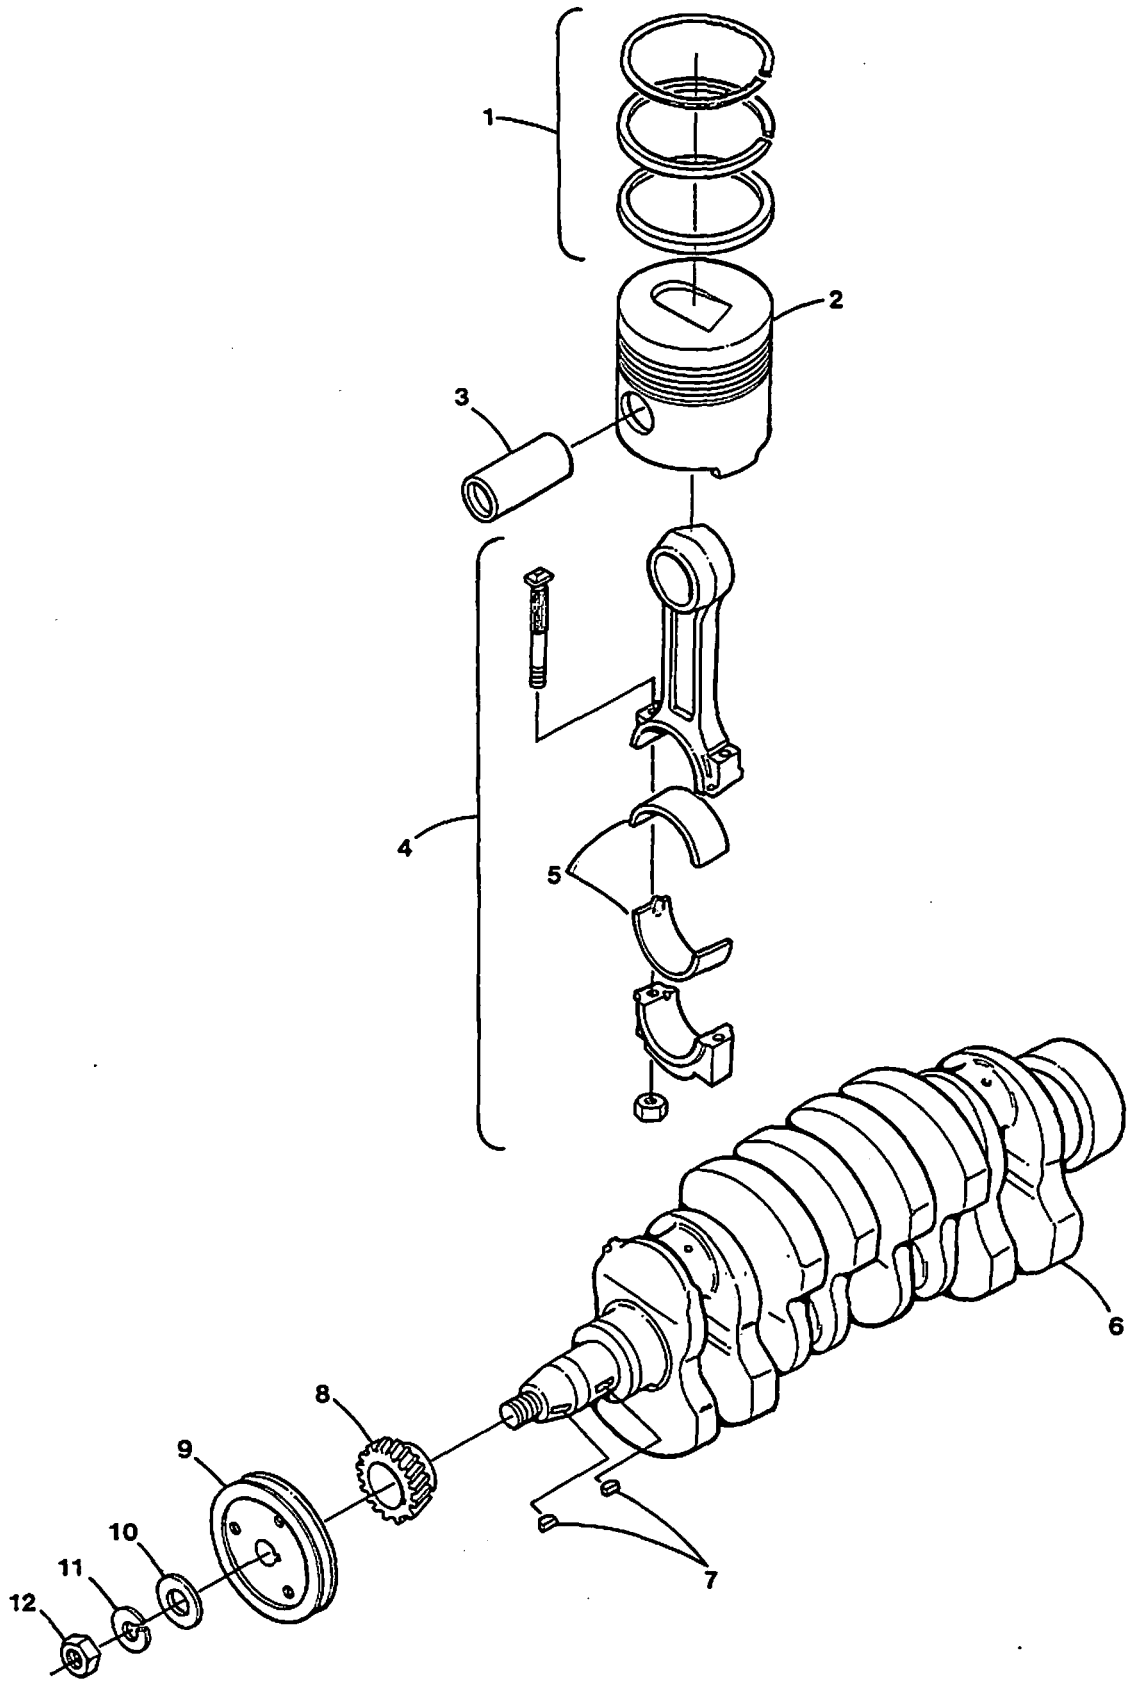

PISTONS & CRANKSHAFT - 44A/B - 12.5 BTDB- 15.0 BTDC

PISTONS & CRANKSHAFT - 44A/B - 12.5 BTDB- 15.0 BTDC

Reference #	Part #	Part Name	Remarks	Quantity
1-1	045204	RING SET	STD - PROP	4
1-2	045205	RING SET	0.25 - PROP	4
1-3	045206	RING SET	0.50 - PROP	4
1-4	046911	RING SET	STD - GENSET	4
1-5	046912	RING SET	0.25 - GENSET	4
1-6	046913	RING SET	0.50 - GENSET	4
2-1	045207	PISTON	STD - PROP	4
2-2	045208	PISTON	0.25 - PROP	4
2-3	045209	PISTON	0.50 - PROP	4
2-4	047131	PISTON	STD - GENSET	4
2-5	047132	PISTON	0.25 - GENSET	4
2-6	047133	PISTON	0.50 - GENSET	4
3	045210	PIN	PISTON	4
4	045211	ROD	CONNECTING	4
5-1	047012	BEARING SET	ROD - STD	1
5-2	045167	BEARING SET	ROD - 0.25	4
5-3	045168	BEARING SET	ROD - 0.50	4
5-4	045169	BEARING SET	ROD - 0.75	4
6	045212	CRANKSHAFT		1
7	030275	KEY	WOODRUFF	2
8	045216	GEAR	CRANKSHAFT	1
9	044632	PULLEY	CRANKSHAFT	1
10	032175	WASHER	FLAT M18	1
11	032176	LOCKWASHER	M18	1
12	032172	NUT	M18	1