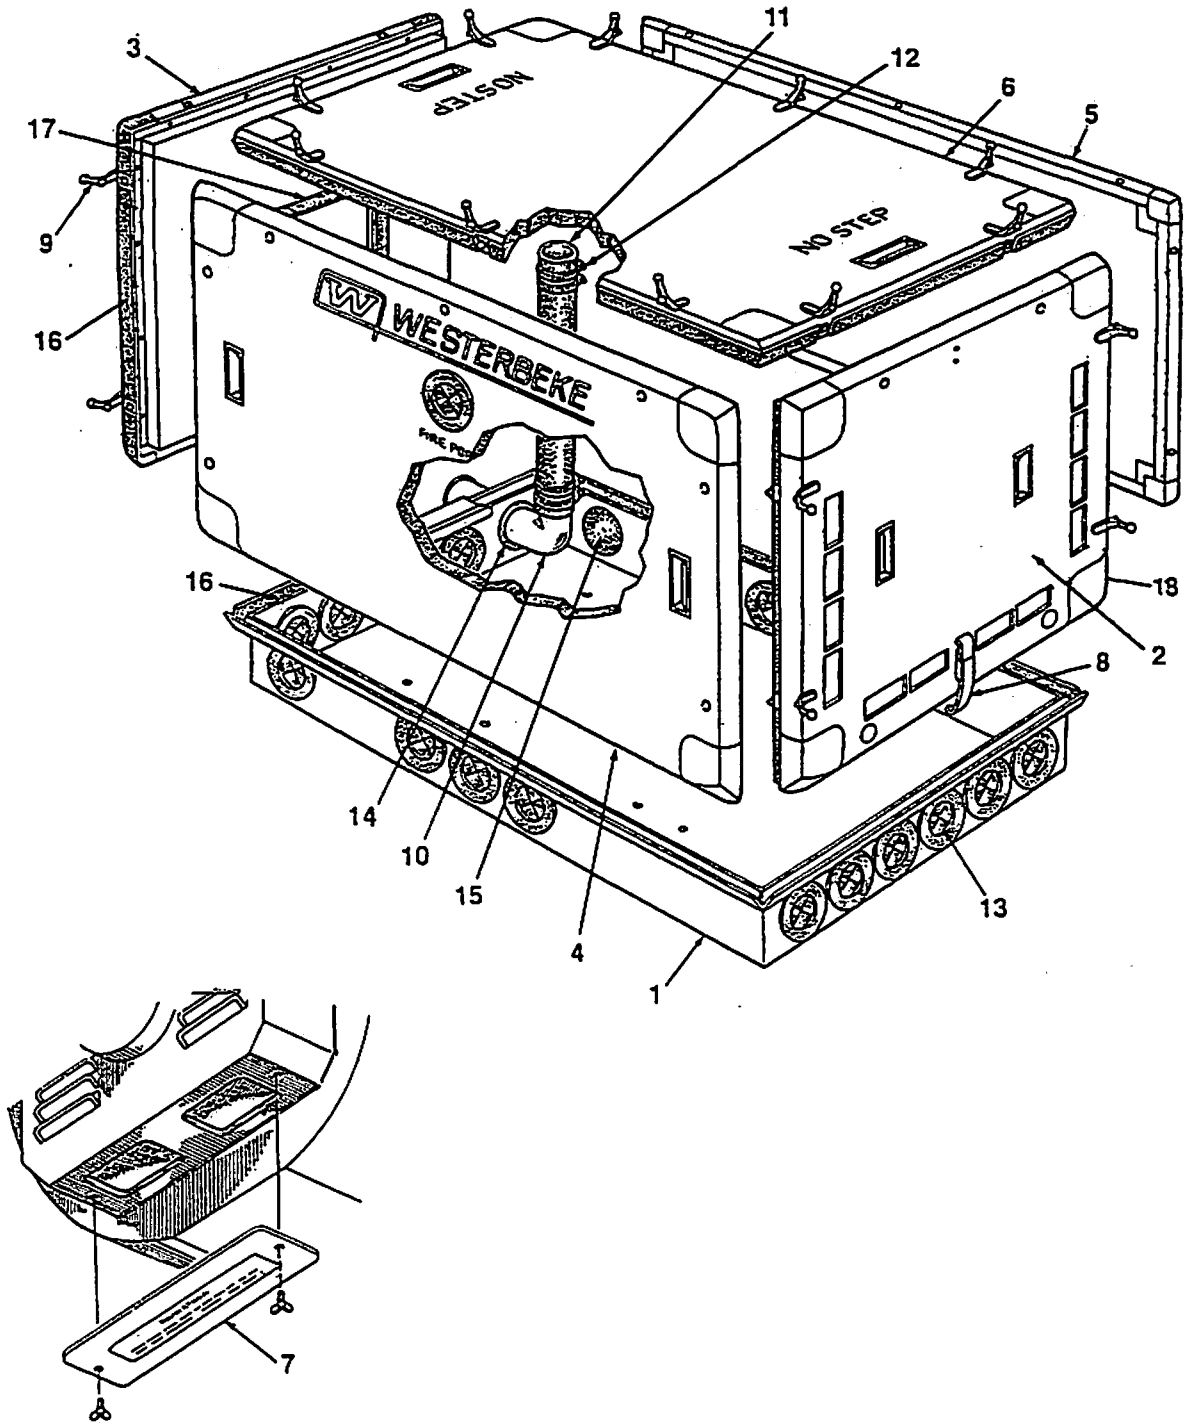

SOUNDGUARD ASSEMBLY - 12.5 BTDB- 15.0 BTDC

SOUNDGUARD ASSEMBLY - 12.5 BTDB- 15.0 BTDC

Reference #	Part #	Part Name	Remarks	Quantity
1	043446	BASE	SOUNDGUARD	1
2	043448	PANEL	SOUNDGUARD FRONT	1
3	043449	PANEL	SOUNDGUARD REAR	1
4	047642	PANEL	SOUNDGUARD SERVICE SIDE	1
5	043445	PANEL	SOUNDGUARD SIDE	1
6	043447	PANEL	SOUNDGUARD TOP	1
7	037298	COVER KIT	BOTTOM OF GENSET VENT- INCL. SCREWS	1
8	044080	CLASP		2
9	043775	LATCH	NEOPRENE	18
10	046729	ELBOW	EXHAUST OUTLET 70 DEG	1
11	030901	HOSE	2" WIRE INSERTED - INCHES REQUIRED	19
12	011411	CLAMP	HOSE 32	4
13	039498	BUSHING	2.5 INCH HOLE	16
14	042782	GROMMET	SOUNDGUARD BASE EXHAUST ELBOW	1
15	044065	PLUG	BUTTON	1
16	043248	GASKET	PANEL EDGE SEAL - INCHES REQUIRED	66
17	043574	GASKET	NEOPRENE - INCHES REQUIRED	32
18	042638	CORNER	PANEL	20