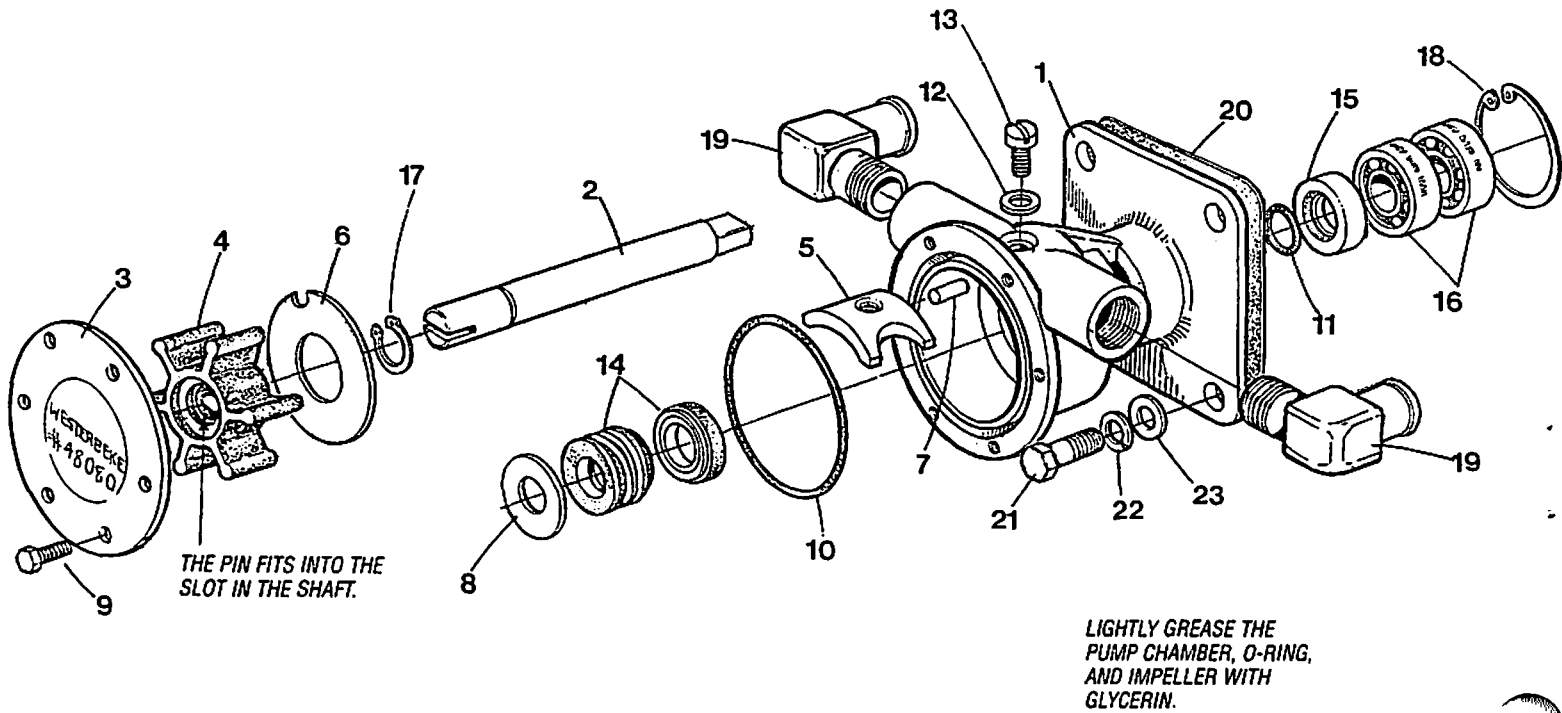

RAW WATER PUMP (from March 2004)

REV 3 05

WESTERBEKE
Engines & Generators