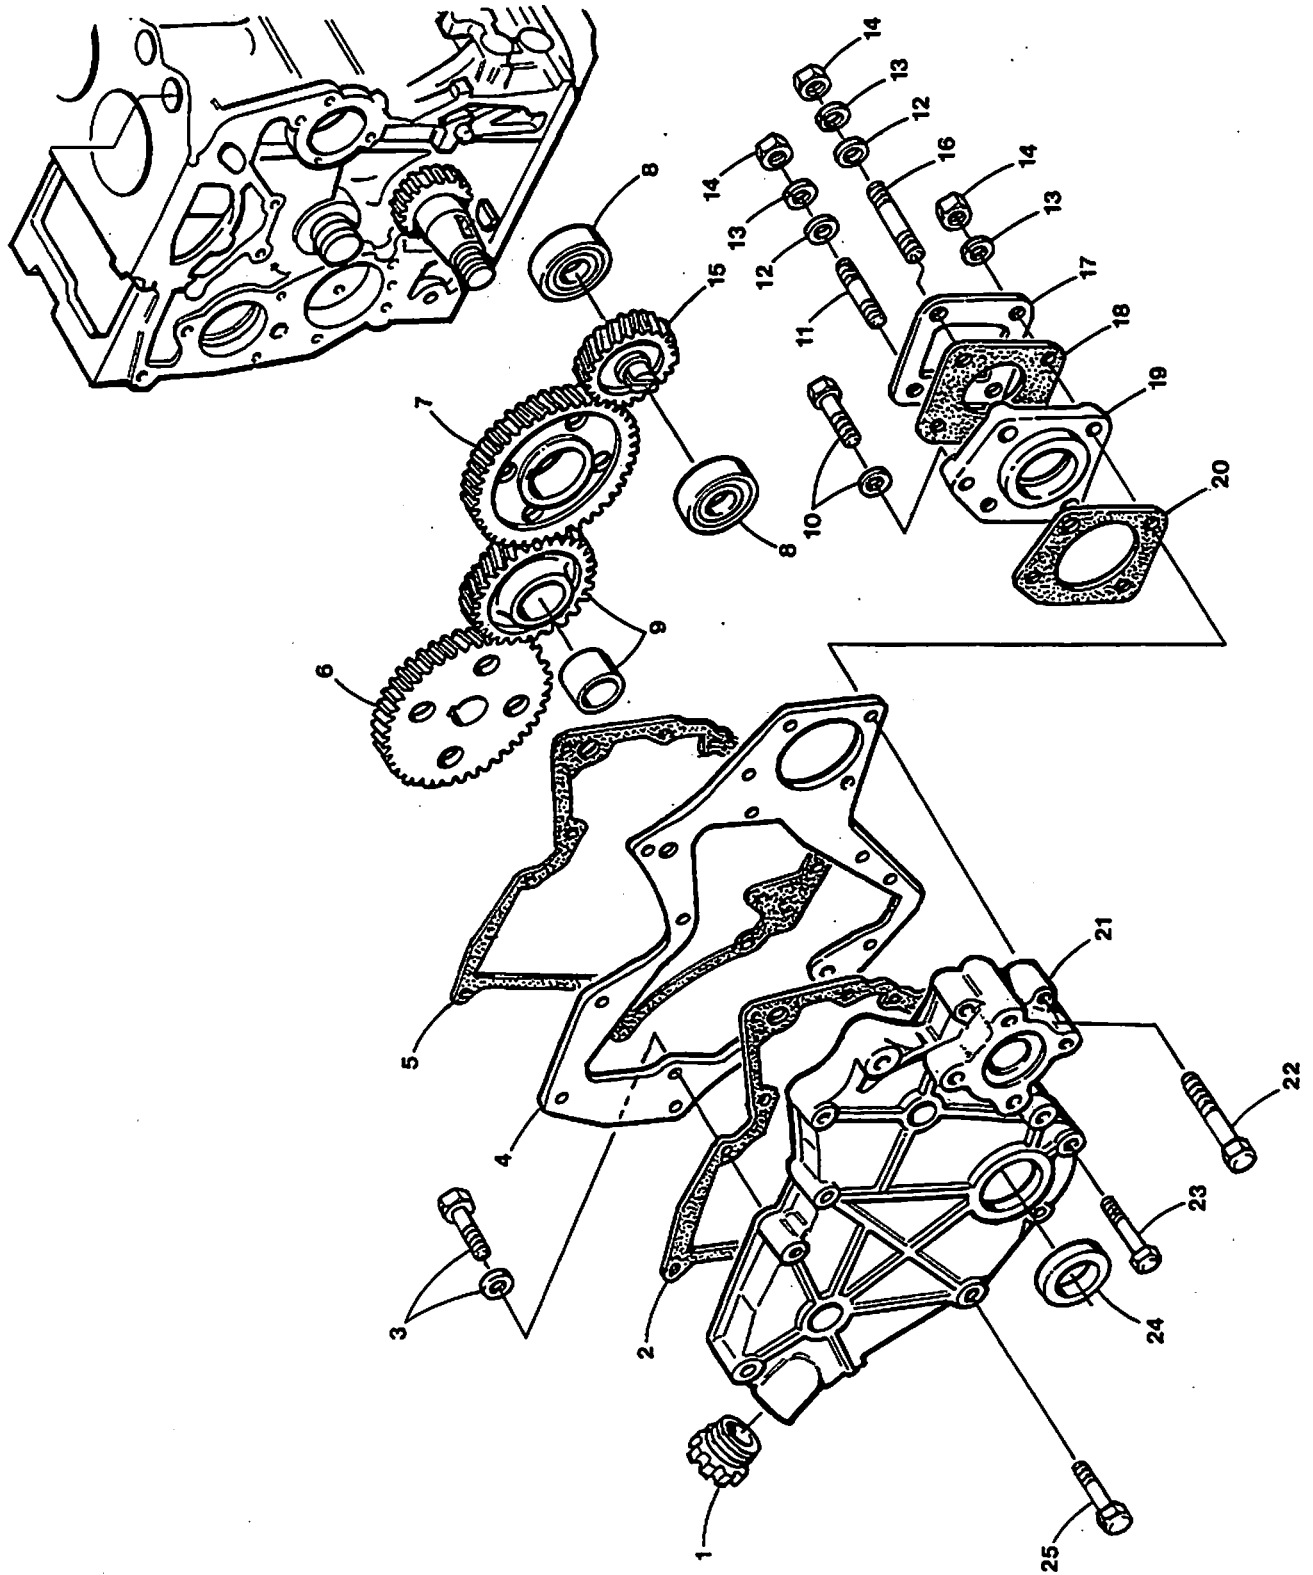

TIMING GEAR CASE ASSEMBLY - 44A/B - 12.5 BTDB- 15.0 BTDC

TIMING GEAR CASE ASSEMBLY - 44A/B - 12.5 BTDB- 15.0 BTDC

Reference #	Part #	Part Name	Remarks	Quantity
1	041487	CAP	OIL FILLER - PUSH IN	1
2	045202	GASKET	TIMING CASE TO PLATE	1
3	035792	CAPSCREW	M8 X 16 JIS 6 W/LW	5
4	045198	PLATE	FRONT	1
5	045196	GASKET	FRONT PLATE	1
6	045214	GEAR	INJECTION PUMP DRIVE	1
7	045217	GEAR	CAMSHAFT	1
8	030198	BEARING	BALL	2
9	045215	GEAR	IDLER WITH BUSHING	1
10	035794	CAPSCREW	M8 X 30 JIS 6 W/LW	1
11	015828	STUD	M8 X 22 DIN 939	1
12	031787	WASHER	M8 DIN 125	4
13	031786	LOCKWASHER	M8 DIN 127	4
14	018242	NUT	M8 DIN 934	4
15	045218	GEAR	OIL PUMP DRIVE	1
16	031281	STUD	M8 X 40 DIN 939	1
17	030203	COVER	OIL PUMP	1
18	030326	GASKET	OIL PUMP COVER	1
19	045199	HOUSING	BEARING-OIL PUMP GEAR	1
20	045200	GASKET	BEARING HOUSING	1
21	045201	CASE	TIMING	1
22	299981	CAPSCREW	M8 X 70 JIS	2
23	035792	CAPSCREW	M8 X 16 JIS 6 W/LW	4
24	030209	SEAL	OIL	1
25	024948	CAPSCREW	M8 X 45 DIN 931	8