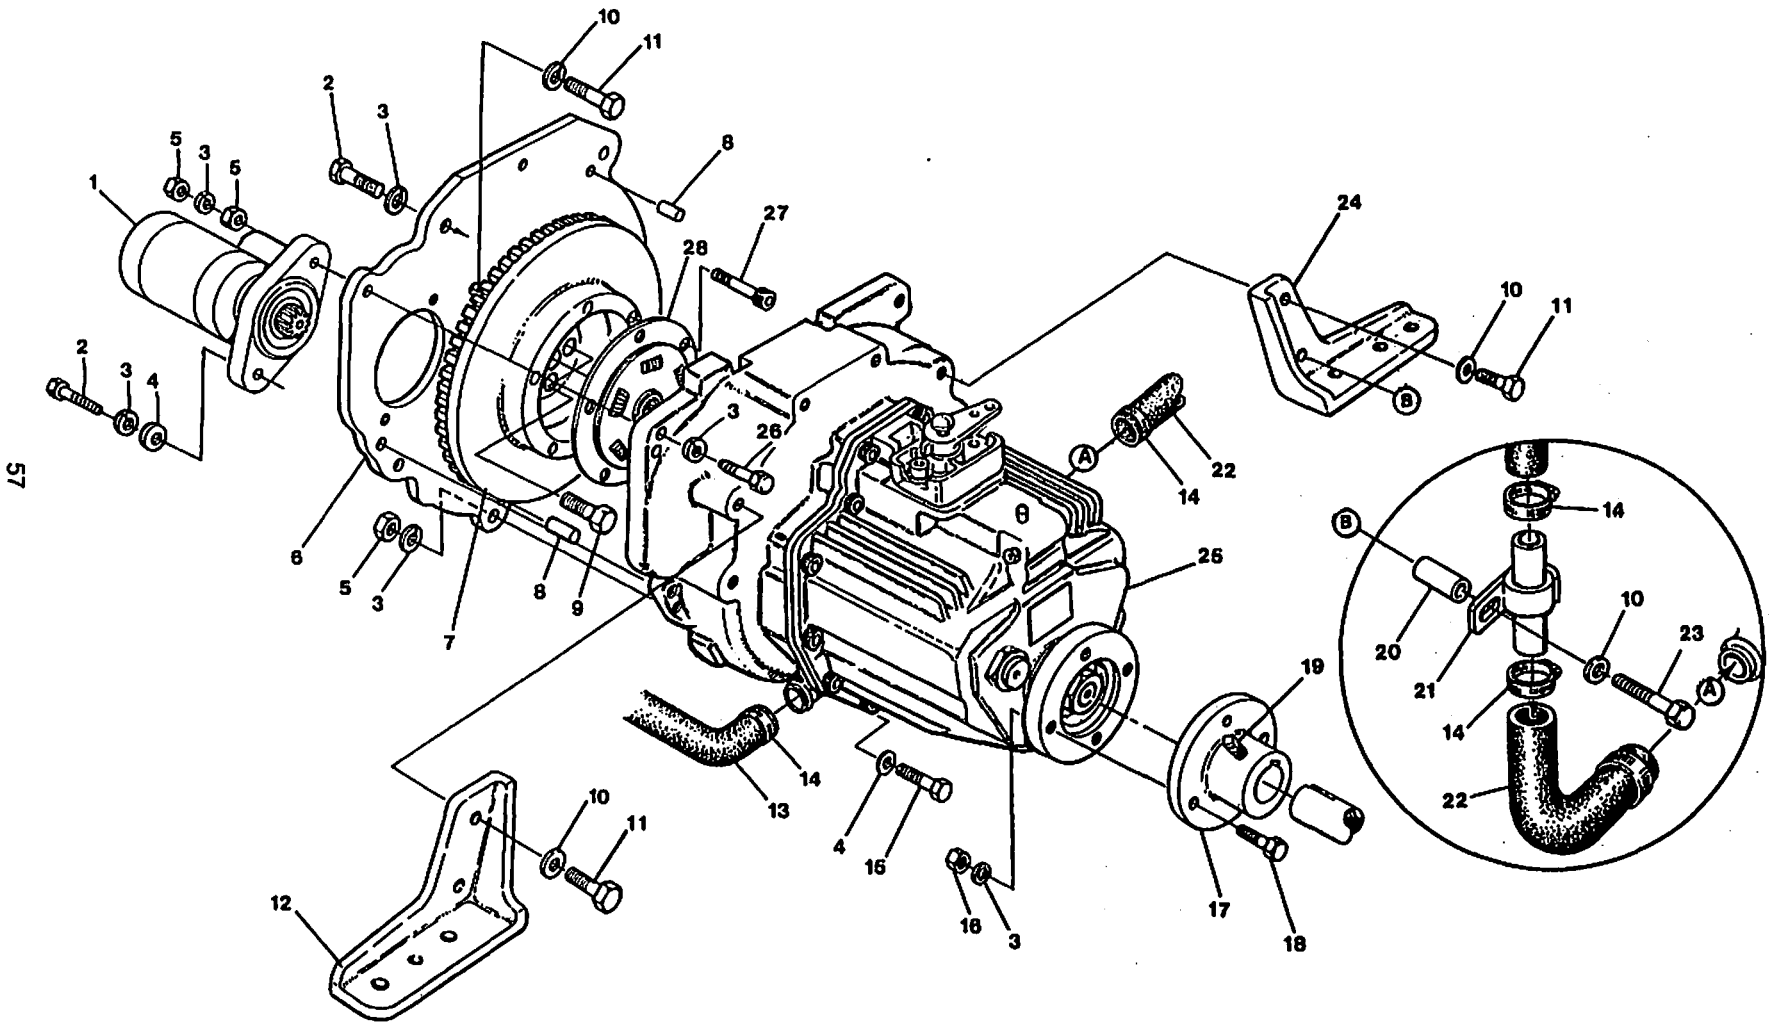

57

JS TRANSMISSION (STANDARD) - 44A/B

JS TRANSMISSION (STANDARD) - 44A/B

Reference #	Part #	Part Name	Remarks	Quantity
1	030593	MOTOR	STARTER 12 VDC	1
2	034589	CAPSCREW	M10 X 30 DIN 933	5
3	019262	LOCKWASHER	M10 DIN 127	14
4	031789	WASHER	M10 DIN 125	5
5	015887	NUT	M10 DIN 934	4
6	043416	PLATE	BACK	1
7	041768	FLYWHEEL	INCLUDING RING GEAR 30230	1
8	013919	DOWEL	BACKPLATE TO HOUSING	2
9	033279	BOLT	FLYWHEEL	4
10	031792	LOCKWASHER	M12 DIN 127	12
11	031834	CAPSCREW	M12 X 1.25 X 30 DIN 961	11
12	042030	MOUNT	REAR LEFT	1
13	044379	HOSE	SEA WATER PUMP TO TRANSMISSION	1
14	011405	CLAMP	HOSE 16	4
15	034470	CAPSCREW	M10 X 45 DIN 931	2
16	024950	NUT	M10 X 1.25 DIN 934	4
17-1	023706	COUPLING	0.75 BORE	1
17-2	023707	COUPLING	0.875 BORE	1
17-3	023708	COUPLING	1.0 BORE	1
17-4	023709	COUPLING	1.125 BORE	1
17-5	023710	COUPLING	1.25 BORE	1
17-6	023711	COUPLING	1.375 BORE	1
17-7	023712	COUPLING	1.5 BORE	1
18	031228	CAPSCREW	M10 X 1.25 X 30 DIN 961	4
19-1	023651	SETSCREW	COUPLING 3/8 NC X 3/4	2
19-2	023652	SETSCREW	COUPLING 3/8 NC X 1	2
20	034189	SPACER	BRACKET	1
21	037504	CONNECTOR	INCLUDING BRACKET-SEA WATER INLET	1
22	037456	HOSE	TRANSMISSION TO CONNECTOR	1
23	037507	CAPSCREW	M12 X 1.25 X 80 DIN 960	1
24	042032	MOUNT	REAR RIGHT	1
25	035822	GEAR	MODEL JS 2 . 47 : 1	1
26	035307	CAPSCREW	M10 X 65 DIN 912	1
27	024778	SCREW	DAMPER	5
28	030940	DAMPER	BW/JS TRANSMISSION	1