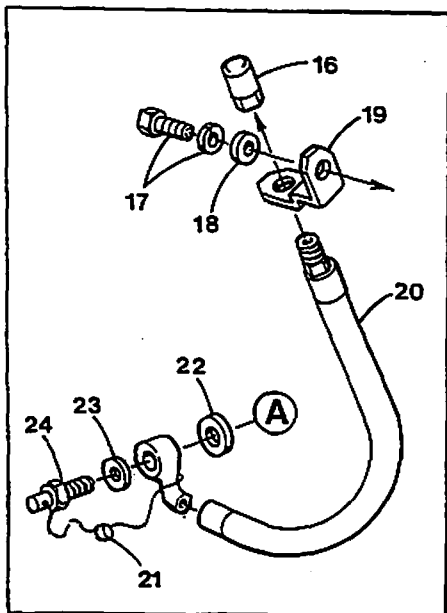

OIL SYSTEM - 44A/B - 12.5 BTDB- 15.0 BTDC

OIL SYSTEM - 44A/B - 12.5 BTDB- 15.0 BTDC

Reference #	Part #	Part Name	Remarks	Quantity
1	045225	VALVE	OIL RELIEF	1
2	046908	GASKET	OIL RELIEF VALVE	1
3	045230	DIPSTICK		1
4	044068	DIPSTICK	KIT - OPTIONAL 44A/B	1
5	044104	TUBE	DIPSTICK - OPTIONAL EXTENDED	1
6	044074	BRACKET	LIFT PUMP & FILTER SUPPORT	1
7	019262	LOCKWASHER	M10 DIN 127	1
8	024952	CAPSCREW	M10 X 1.25 X 25 DIN 961	1
9	024906	CLAMP	HOSE 04 MINI	2
10	036045	HOSE	INCHES REQUIRED	2
11	033280	WASHER	OIL PICKUP	1
12	033283	STRAINER	OIL PICKUP	1
13	040966	NUT	M16 JAM SELF-LOCKING	1
14-1	045203	SUMP	OIL - PROP	1
14-2	047130	SUMP	OIL - GENSET	1
15	035792	CAPSCREW	M8 X 16 JIS 6 W/LW	17
16	024905	CAP	1/4 NPT BRASS	1
17	035792	CAPSCREW	M8 X 16 JIS 6 W/LW	1
18	031787	WASHER	M8 DIN 125	1
19	024922	BRACKET	SUMP DRAIN HOSE	1
20	043904	HOSE	SUMP DRAIN	1
21	037393	SEAL	LEAD WIRE	1
22	030291	WASHER	BANJO M14	1
23	036493	WASHER	BANJO	1
24	036821	BOLT	BANJO-SUMP DRAIN HOSE	1