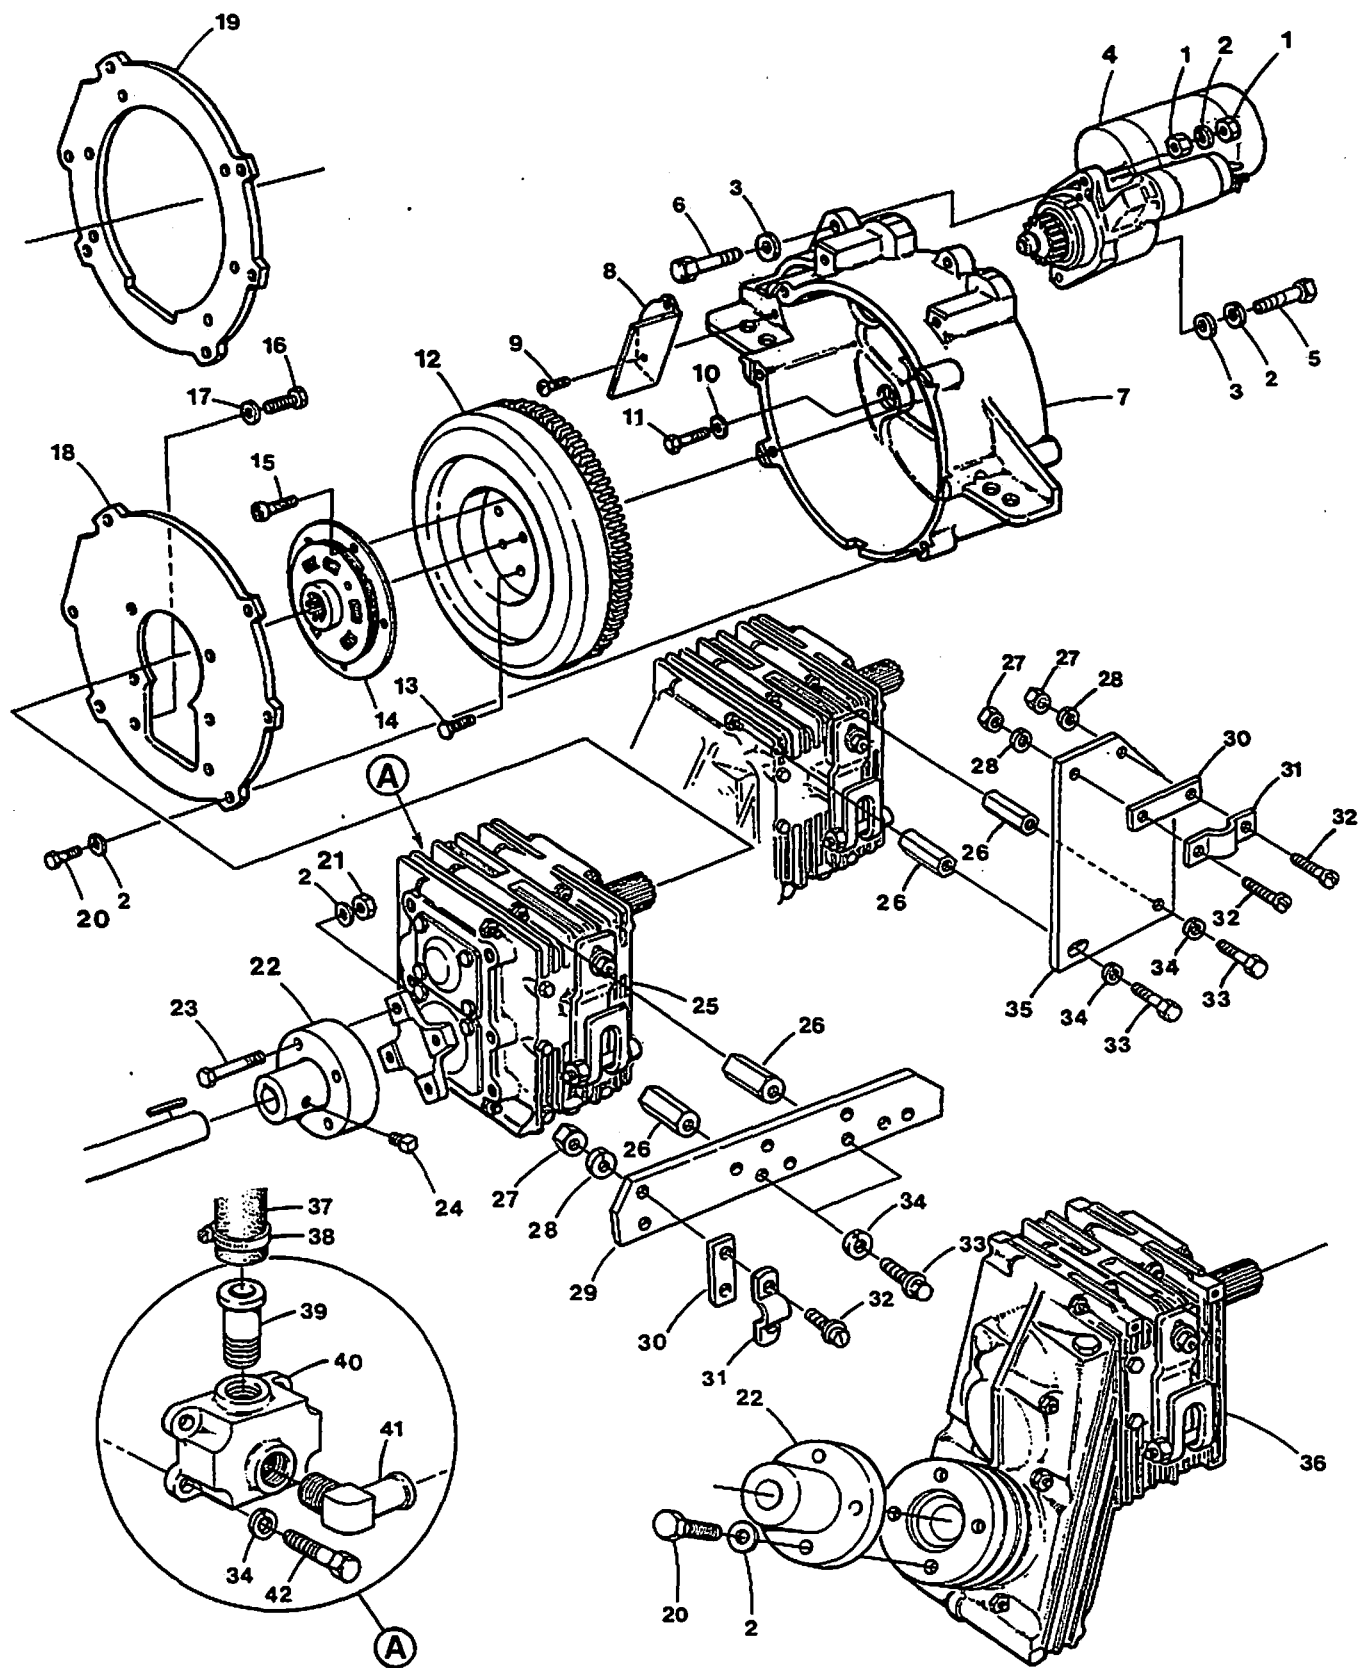

HBW (HURTH) TRANSMISSION - 44A/B

HBW (HURTH) TRANSMISSION - 44A/B

Reference #	Part #	Part Name	Remarks	Quantity
1	015887	NUT	M10 DIN 934	2
2	019262	LOCKWASHER	M10 DIN 127	12
3	031789	WASHER	M10 DIN 125	2
4	030593	MOTOR	STARTER 12 VDC	1
5	034589	CAPSCREW	M10 X 30 DIN 933	1
6	034833	CAPSCREW	M10 X 60 DIN 912	1
7	043097	HOUSING	FLYWHEEL	1
8	039830	COVER	STARTER ACCESS	1
9	039578	SCREW	M5 X 12 HEX WASHER HEAD	2
10	031792	LOCKWASHER	M12 DIN 127	6
11	031834	CAPSCREW	M12 X 1.25 X 30 DIN 961	6
12	041768	FLYWHEEL	W/GEAR RING 30230	1
13	033279	BOLT	FLYWHEEL	4
14	019398	DAMPER	HBW TRANSMISSION	1
15	024778	SCREW	DAMPER	5
16-1	020650	CAPSCREW	M8 X 18 DIN 933	6
16-2	018813	CAPSCREW	M10 X 20 DIN 933 - V-DRIVE	6
17-1	031786	LOCKWASHER	M8 DIN 127	6
17-2	019262	LOCKWASHER	M10 DIN 127 - V-DRIVE	6
18-1	039762	ADAPTER	TRANSMISSION TO HOUSING	1
18-2	040008	ADAPTER	TRANSMISSION TO HOUSING V-DRIVE	1
19	040407	ADAPTER	TRANSMISSION TO HSG-WARNER HYDRAULIC	1
20	013629	CAPSCREW	M10 X 25 DIN 933	10
21	024950	NUT	M10 X 1.25 DIN 934	4
22-1	023706	COUPLING	0.75 BORE	1
22-2	023707	COUPLING	0.875 BORE	1
22-3	023708	COUPLING	1.0 BORE	1
22-4	023709	COUPLING	1.125 BORE	1
22-5	023710	COUPLING	1.25 BORE	1
22-6	023711	COUPLING	1.375 BORE	1
22-7	023712	COUPLING	1.5 BORE	1
23	031228	CAPSCREW	M10 X 1.25 X 30 DIN 961	4
24-1	023450	SETSCREW	COUPLING 7/16NC X 1	2
24-2	023651	SETSCREW	COUPLING 3/8 NC X 3/4	2
24-3	023652	SETSCREW	COUPLING 3/8 NC X 1	2
25-1	030140	HBW GEAR	MODEL 100 1 . 5 : 1	1
25-2	024630	HBW GEAR	MODEL 100 1 . 8 : 1	1
25-3	046212	HBW GEAR	MODEL 125 2 . 1 : 1	1
25-4	030049	HBW GEAR	MODEL 125 2 . 6 : 1	1
25-5	043402	HBW GEAR	MODEL 150A 1 . 9 : 1	1
25-6	039586	HBW GEAR	MODEL 150A 2 . 5 : 1	1
26	030756	NUT	PILLAR	2
27	031847	NUT	10-32 SS HEX	2
28	031849	LOCKWASHER	10 SS	2
29	032161	BRACKET	SHIFT CABLE	1
30	013870	SHIM	CABLE CLAMP	1
31	013325	CLAMP	CABLE	1
32	031873	SCREW	10-32 X 5/8 SS BINDING HEAD	2
33	013630	CAPSCREW	M8 X 25 DIN 933	4
34	031786	LOCKWASHER	M8 DIN 127	6
35	030181	BRACKET	SHIFT CABLE TOP ENTRY V-DRIVE	1
36-1	031249	HBW GEAR	V-DRIVE 1 . 8 : 1	1
36-2	030048	HBW GEAR	V-DRIVE 2 . 1 : 1	1