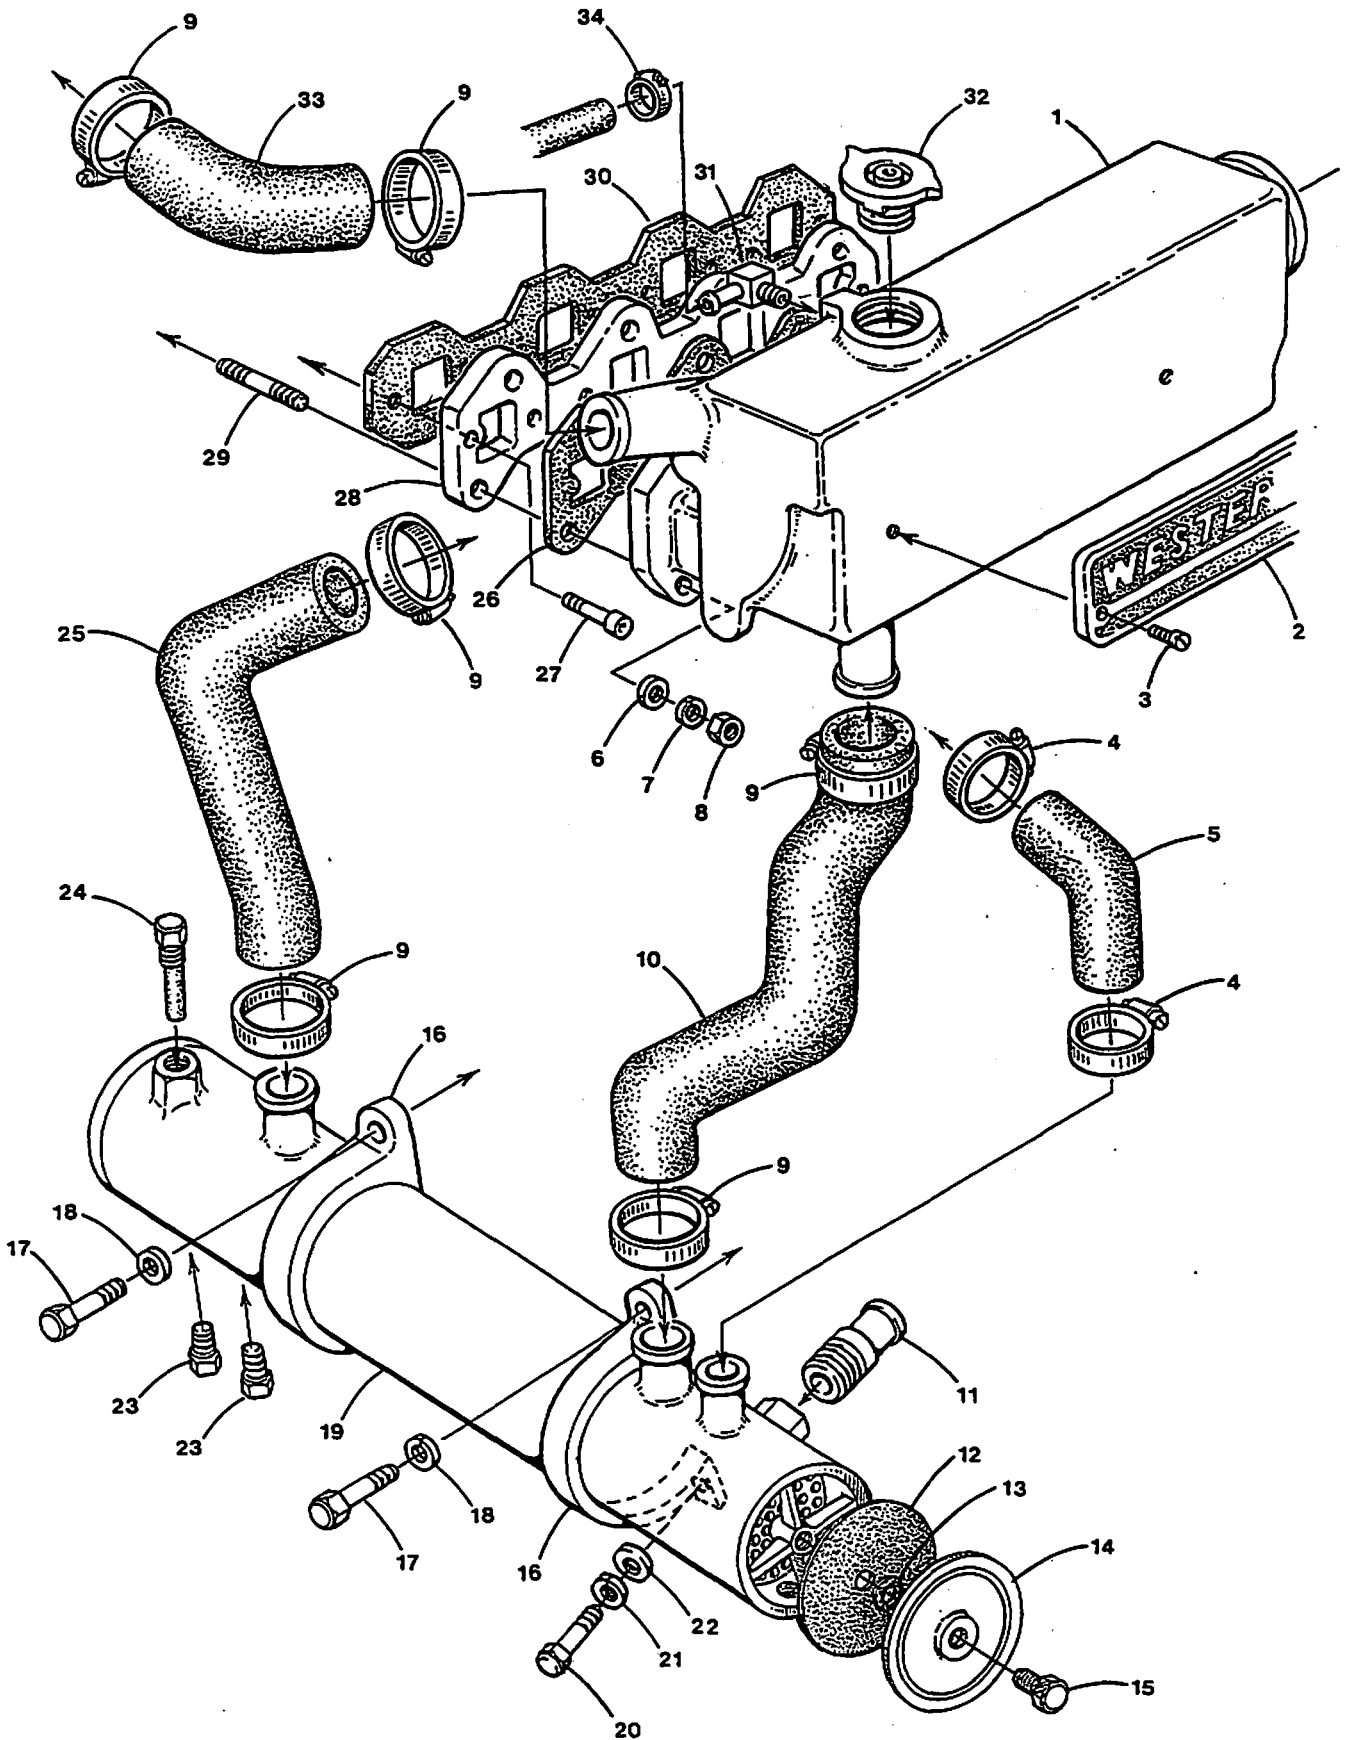

EXHAUST MANIFOLD & HEAT EXCHANGER - 12.5 BTDB- 15.0 BTDC

EXHAUST MANIFOLD & HEAT EXCHANGER - 12.5 BTDB- 15.0 BTDC

Reference #	Part #	Part Name	Remarks	Quantity
1	048025	MANIFOLD	EXHAUST	1
2	035411	NAMEPLATE		1
3	031935	SCREW	8-32 X 1/4 SS OVAL HEAD	2
4	011386	CLAMP	HOSE 12	2
5	043940	HOSE	SEA PUMP TO EXCHANGER	1
6	031787	WASHER	M8 DIN 125	8
7	031786	LOCKWASHER	M8 DIN 127	8
8	018242	NUT	M8 DIN 934	8
9	021878	CLAMP	HOSE 20	6
10	043679	HOSE	MANIFOLD TO EXCHANGER	1
11	036622	NIPPLE	3/4NPT TO 1" HOSE	1
12	022851	GASKET	EXCHANGER END COVER	2
13	019321	O-RING	EXCHANGER END COVER	2
14	022850	COVER	EXCHANGER END	2
15	022852	CAPSCREW	3/8 NC X 3/4 BRASS	2
17	046778	CAPSCREW	M12 X 1.25 X 30 DIN 912	2
18	031792	LOCKWASHER	M12 DIN 127	2
19-1	045528	EXCHANGER	HEAT	1
19-2	045374	EXCHANGER	HEAT-CUPRO NICKEL (OPT'L)	1
20	031506	CAPSCREW	1/4NC X 1-1/4	2
21	031752	LOCKWASHER	1/4	2
22	031753	WASHER	FLAT 1/4	2
23	019369	PLUG	1/8 NPT HEX HEAD BRASS	2
24	011885	ZINC		1
25	034228	HOSE	EXCHANGER TO FRESH WATER PUMP	1
26	043816	GASKET	EXHAUST MANIFOLD TO ADAPTER	1
27	299031	CAPSCREW	M8 X 20 DIN 912	8
28	043626	ADAPTER	MANIFOLD TO HEAD	1
29	015830	STUD	M8 X 25 DIN 939	8
30	043955	GASKET	EXHAUST TO HEAD	1
31	024907	ELBOW	1/8NPT X 5/16 HOSE	1
32	024306	CAP	PRESSURE 15 PSI	1
33	043952	HOSE	THERMOSTAT TO MANIFOLD	1
34	024906	CLAMP	HOSE	1