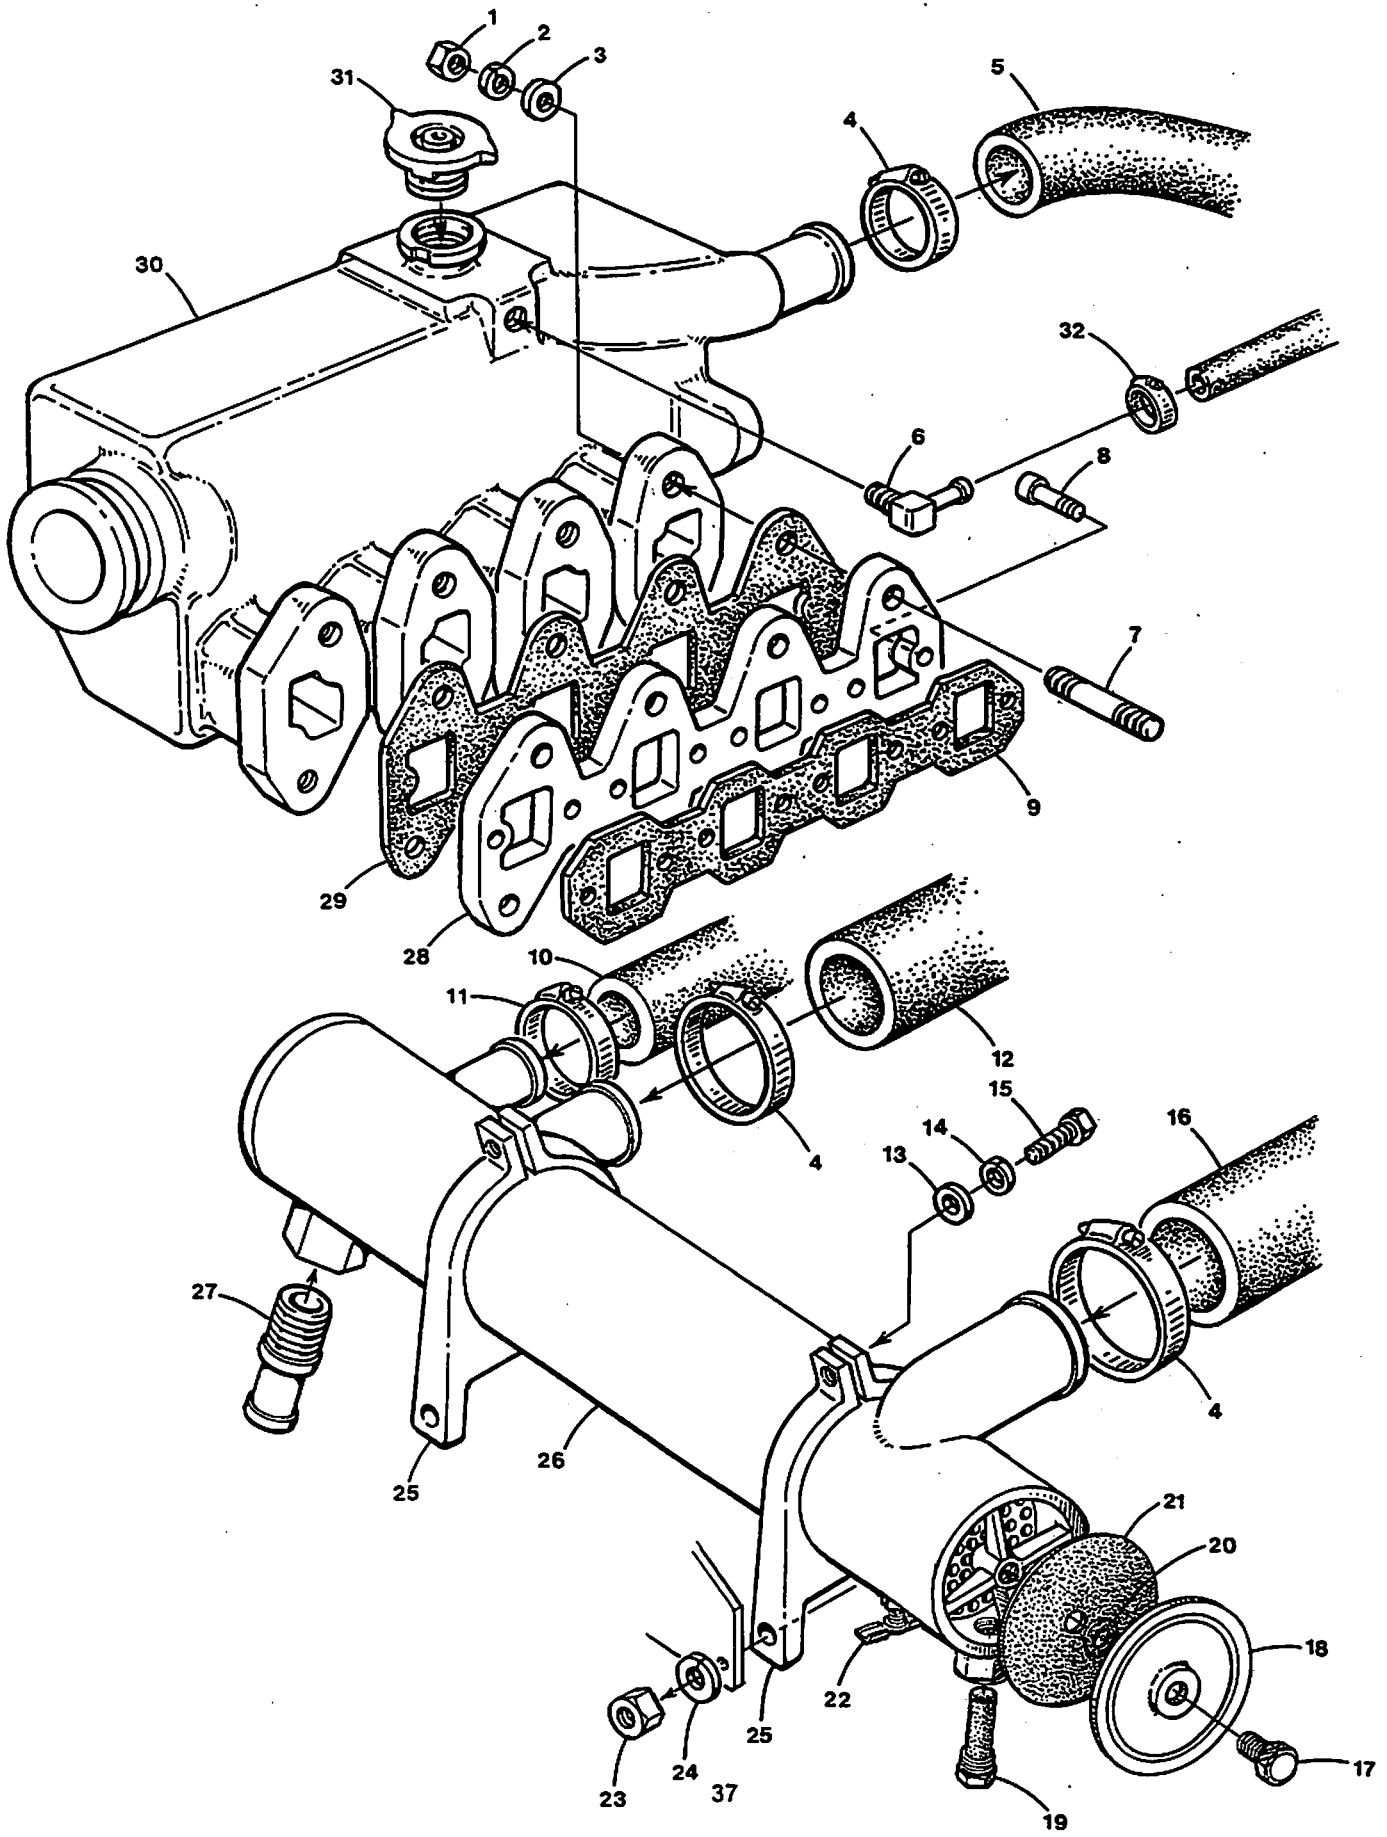

EXHAUST MANIFOLD & HEAT EXCHANGER - 44A/B

EXHAUST MANIFOLD & HEAT EXCHANGER - 44A/B

Reference #	Part #	Part Name	Remarks	Quantity
1	018242	NUT	M8 DIN 934	8
2	031786	LOCKWASHER	M8 DIN 127	8
3	031787	WASHER	M8 DIN 125	8
4	021878	CLAMP	HOSE 20	3
5	043952	HOSE	THERMOSTAT TO MANIFOLD	1
6	024907	ELBOW	1/8NPT X 5/16 HOSE	1
7	015830	STUD	M8 X 25 DIN 939	10
8	299031	CAPSCREW	M8 X 20 DIN 912	8
9	043955	GASKET	EXHAUST TO HEAD	1
10	043941	HOSE	SEA PUMP TO EXCHANGER	1
11	011386	CLAMP	HOSE 12	1
12	043994	HOSE	MANIFOLD TO EXCHANGER	1
13	031753	WASHER	FLAT 1/4	2
14	031752	LOCKWASHER	1/4	2
15	031506	CAPSCREW	1/4NC X 1-1/4	2
16	043718	HOSE	EXCHANGER TO PUMP	1
17	022852	CAPSCREW	3/8 NC X 3/4 BRASS	2
18	022850	COVER	EXCHANGER END	2
19	011885	ZINC		1
20	019321	O-RING	EXCHANGER END COVER	2
21	022851	GASKET	EXCHANGER END COVER	2
22	011471	PETCOCK	1/8NPT EXT SEAT BRASS	1
23	018242	NUT	M8 DIN 934	2
24	031786	LOCKWASHER	M8 DIN 127	2
26	036899	EXCHANGER	HEAT	1
27	036622	NIPPLE	3/4NPT TO 1" HOSE	1
28	043626	ADAPTER	MANIFOLD TO HEAD	1
29	043816	GASKET	EXHAUST MANIFOLD TO ADAPTER	1
30	048025	MANIFOLD	EXHAUST	1
31	024306	CAP	PRESSURE 15 PSI	1
32	024906	CLAMP	HOSE	1