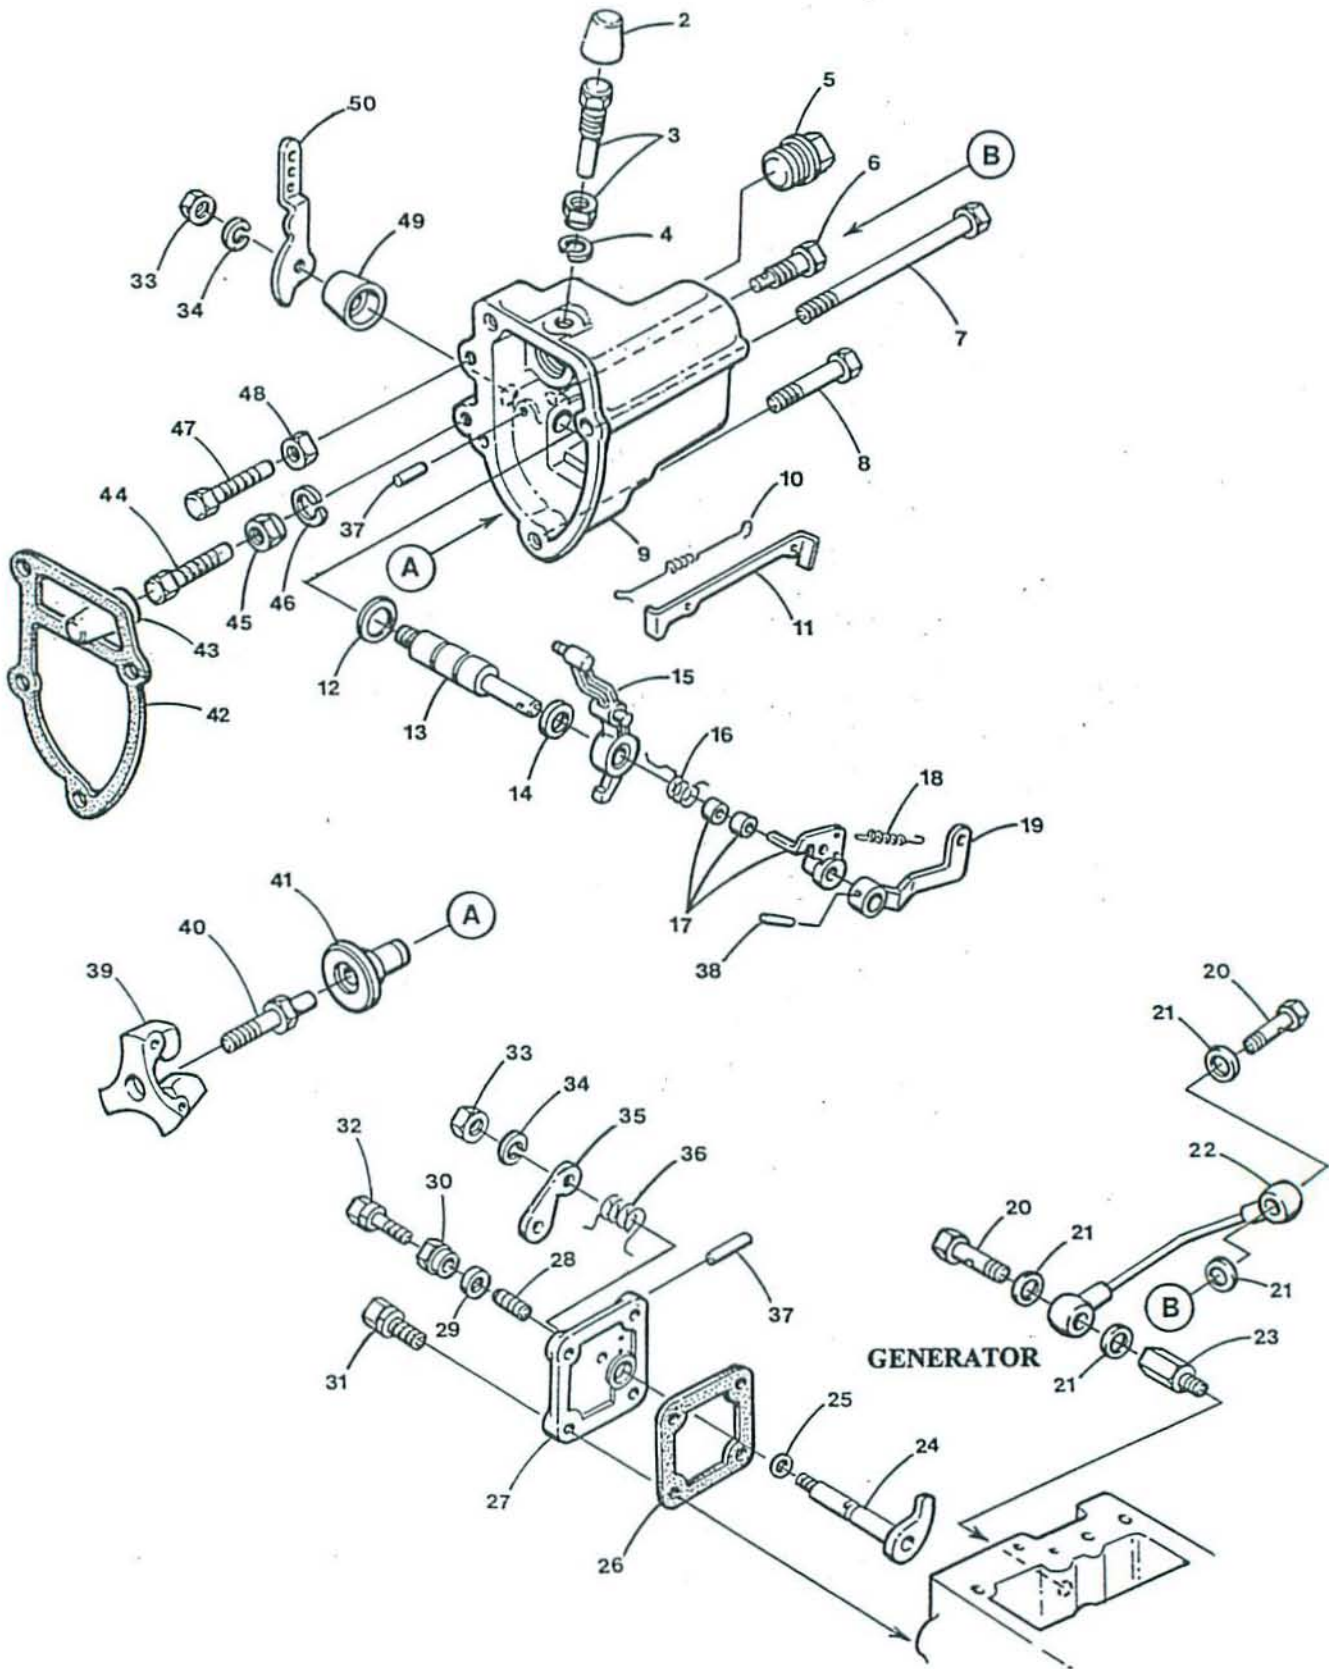

GOVERNOR ASSEMBLY - 44A/B - 12.5 BTDB- 15.0 BTDC

GOVERNOR ASSEMBLY - 44A/B - 12.5 BTDB- 15.0 BTDC

Reference #	Part #	Part Name	Remarks	Quantity
43	043983	COVER	HIGH SPEED SET SCREW ANTI-TAMPER	1
44	045171	BOLT	HIGH SPEED INCL. REF #45	1
45	047125	NUT	HIGH SPEED SET	1
46	043984	RING	RETAINING	1
47	045255	BOLT	LOW IDLE SET	1
48	015812	NUT	M6 DIN 934	1
49	045247	COVER	GOVERNOR	1
50	045259	LEVER	THROTTLE	1