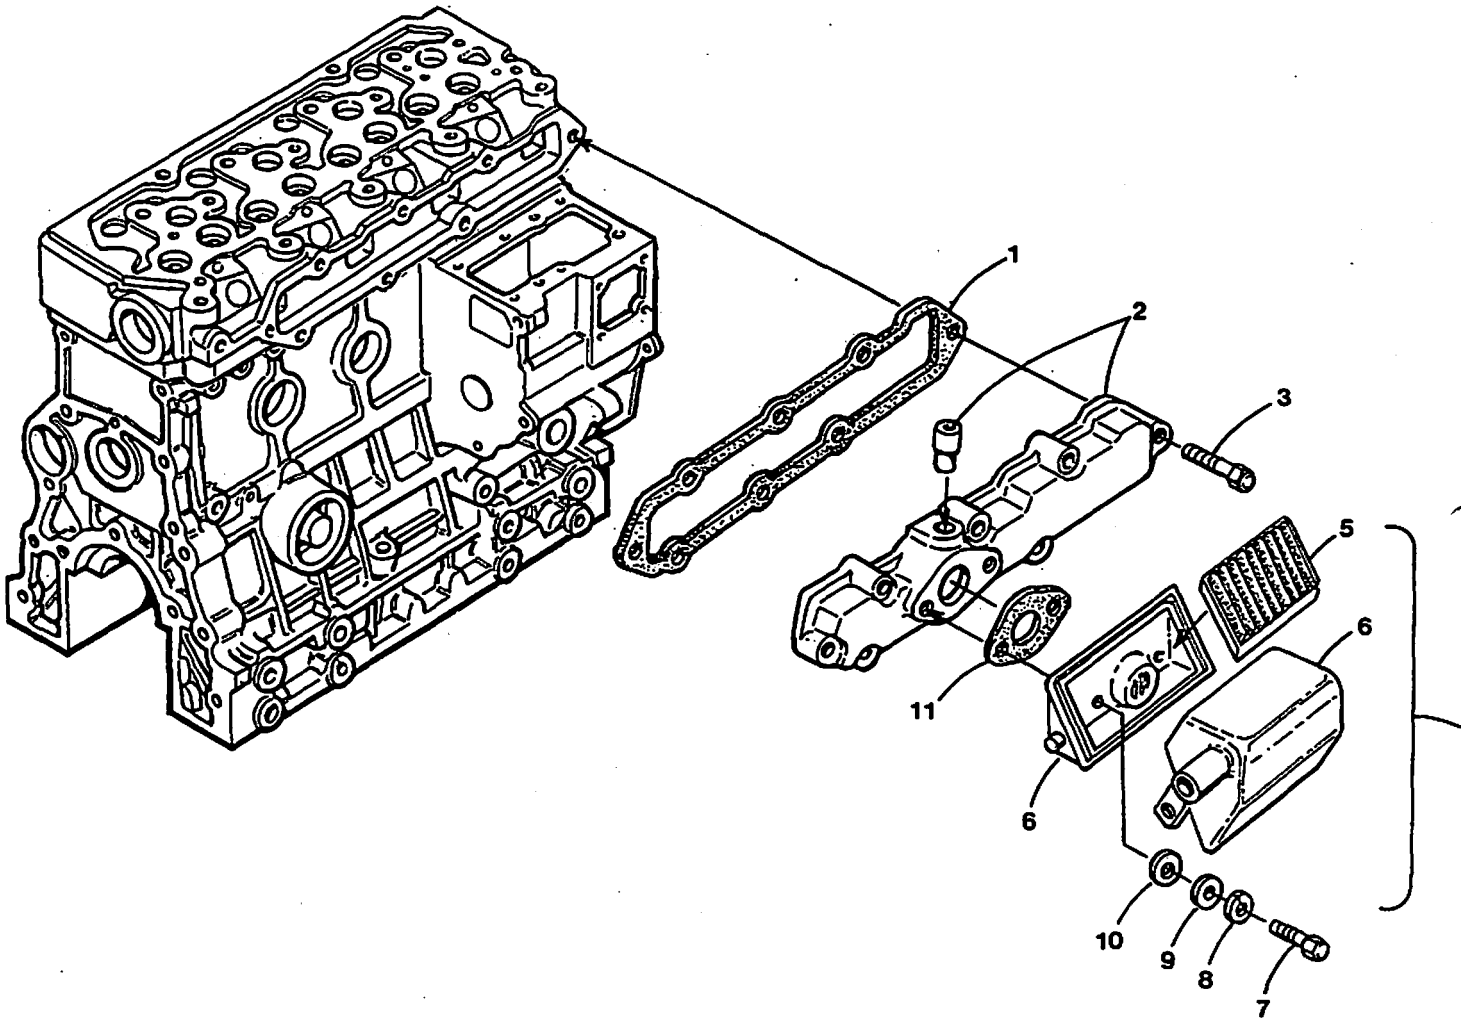

INLET MANIFOLD & AIR INTAKE SILENCER - 44A/B - 12.5 - 15.0

INLET MANIFOLD & AIR INTAKE SILENCER - 44A/B - 12.5 - 15.0

Reference #	Part #	Part Name	Remarks	Quantity
1	045220	GASKET	INTAKE MANIFOLD	1
2	045221	MANIFOLD	INTAKE	1
3	035795	CAPSCREW	M 8 X 35 JIS INCL LOCKWASHER	8
4	043823	HOUSING	AIR FILTER INCL REF #S 5 & 6	1
5	039705	FILTER	AIR	1
6	044723	HOUSING	AIR INTAKE INCL COVER	1
7	017196	CAPSCREW	M8 X 20 DIN 933	2
8	031786	LOCKWASHER	M8 DIN 127	2
9	031787	WASHER	M8 DIN 125	2
10	043882	WASHER	SILENCER ANTI-CRUSH	2
11	044324	GASKET	AIR FILTER TO MANIFOLD	1