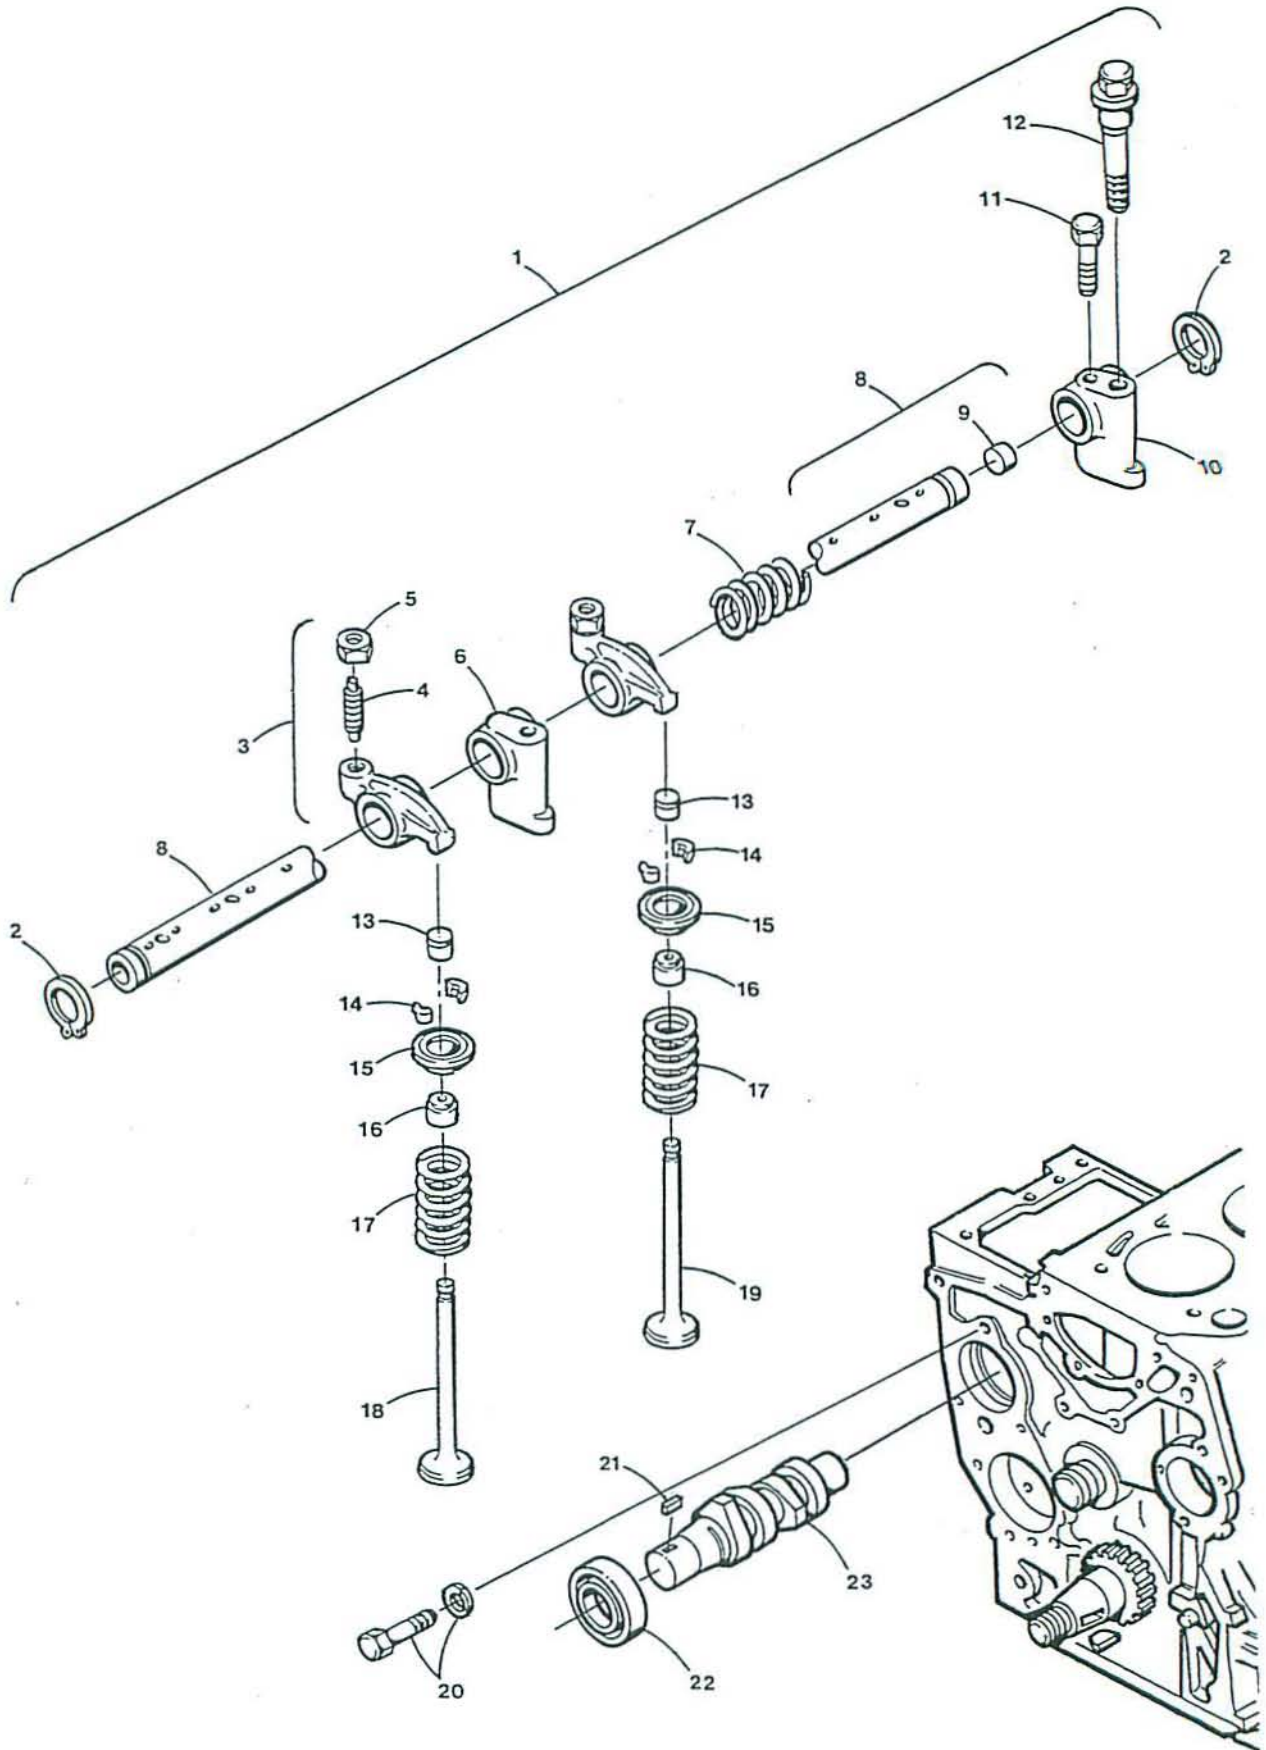

CYLINDER HEAD - 44A/B - 12.5 BTDB- 15.0 BTDC

CYLINDER HEAD - 44A/B - 12.5 BTDB- 15.0 BTDC

Reference #	Part #	Part Name	Remarks	Quantity
1-1	047126	HEAD	CYLINDER - GENSET	1
1-2	045176	HEAD	CYLINDER - PROP	1
2	024373	PLUG	EXPANSION 25MM	7
3	045173	GUIDE	VALVE EXHAUST	4
4	045174	GUIDE	VALVE INTAKE	4
5	030711	PLUG	1/8 BSPT	1
6-1	045178	INSERT	COMBUSTION - PROP	4
6-2	047127	INSERT	COMBUSTION - GENSET	4
7	024349	PLUG	EXPANSION 35MM DIN 443	1
8	045175	BOLT	CYLINDER HEAD	14
9-1	030131	EYE	LIFTING - PROP	1
9-2	030131	EYE	LIFTING - GENSET	2
10-1	019262	LOCKWASHER	M10 DIN 127 - PROP	2
10-2	019262	LOCKWASHER	M10 DIN 127 - GENSET	4
11-1	024951	CAPSCREW	M10 X 1.25 X 20 DIN 961 - PROP	2
11-2	024951	CAPSCREW	M10 X 1.25 X 20 DIN 961 - GENSET	4
12	045177	GASKET	CYLINDER HEAD	1

VALVE MECHANISM - 44A/B - 12.5 BTDB- 15.0 BTDC

VALVE MECHANISM - 44A/B - 12.5 BTDB- 15.0 BTDC

Reference #	Part #	Part Name	Remarks	Quantity
1	045186	SHAFT	ROCKER	1
2	030279	RING	RETAINING	2
3	045183	ROCKER		8
4	045270	SCREW	ROCKER ADJUST	8
5	031802	NUT	M8 DIN 936 JAM	8
6	045277	BRACKET	ROCKER SHAFT	3
7	045273	SPRING	ROCKER SHAFT	3
8	045185	SHAFT	ROCKER	1
9	045170	PLUG	EXPANSION	1
10	045188	BRACKET	ROCKER	1
11	039336	CAPSCREW	M5 X 12 DIN 933	1
12	045274	BOLT	ROCKER BRACKET	4
13	045181	CAP	VALVE	8
14	030241	COLLET	VALVE	16
15	033149	SEAT	VALVE SPRING	8
16	030242	SEAL	VALVE STEM	8
17	045182	SPRING	VALVE	8
18-1	047128	VALVE	EXHAUST - GENSET	4
18-2	045180	VALVE	EXHAUST - PROP	4
19-1	047129	VALVE	INTAKE - GENSET	4
19-2	045179	VALVE	INTAKE - PROP	4
20	035792	CAPSCREW	M8 X 16 JIS 6 W/LW	1
21	030273	KEY	5 X 12	1
22	030434	BEARING	BALL	1
23	045264	CAMSHAFT	INJECTION PUMP	1