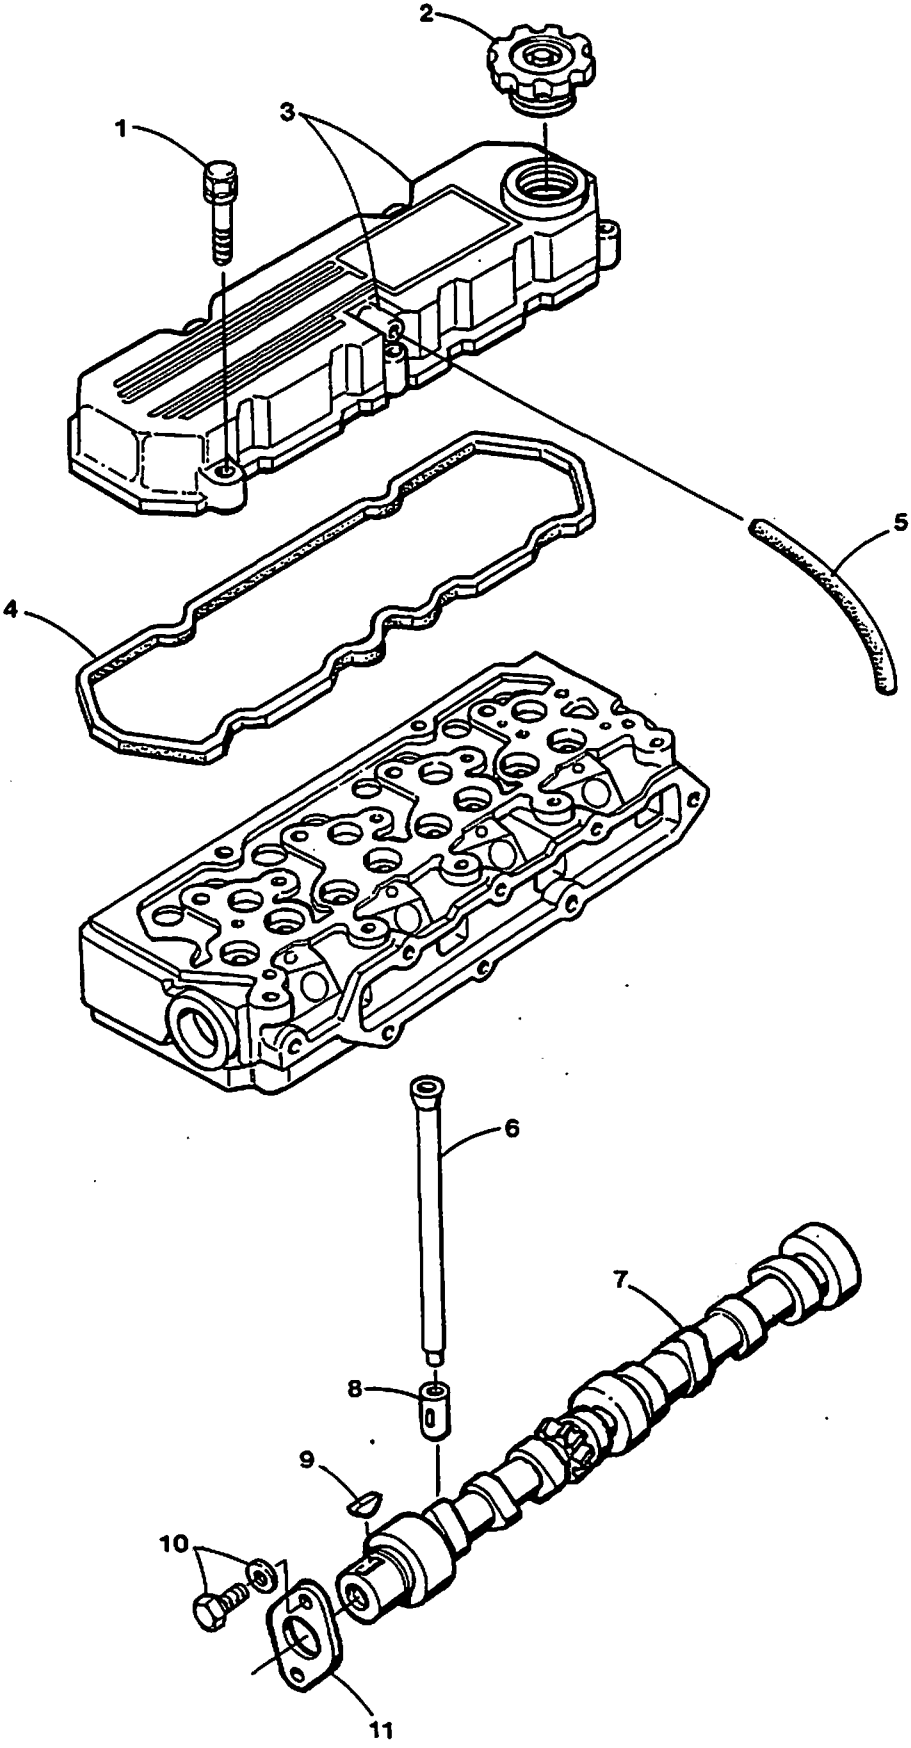

ROCKER COVER & CAMSHAFT - 44A/B - 12.5 BTDB- 15.0 BTDC

ROCKER COVER & CAMSHAFT - 44A/B - 12.5 BTDB- 15.0 BTDC

Reference #	Part #	Part Name	Remarks	Quantity
1	035796	CAPSCREW	M8 X 40 JIS 6 W/LW	5
2	030237	CAP	OIL FILL TOP	1
3	045184	COVER	ROCKER	1
4	045187	GASKET	ROCKER COVER	1
5	036045	HOSE	BREATHER - INCHES REQ.	6
6	045190	PUSHROD		8
7	045189	CAMSHAFT		1
8	030361	TAPPET		8
9	030275	KEY	WOODRUFF	1
10	035792	CAPSCREW	M8 X 16 JIS 6 W/LW	2
11	034265	PLATE	CAMSHAFT THRUST	1