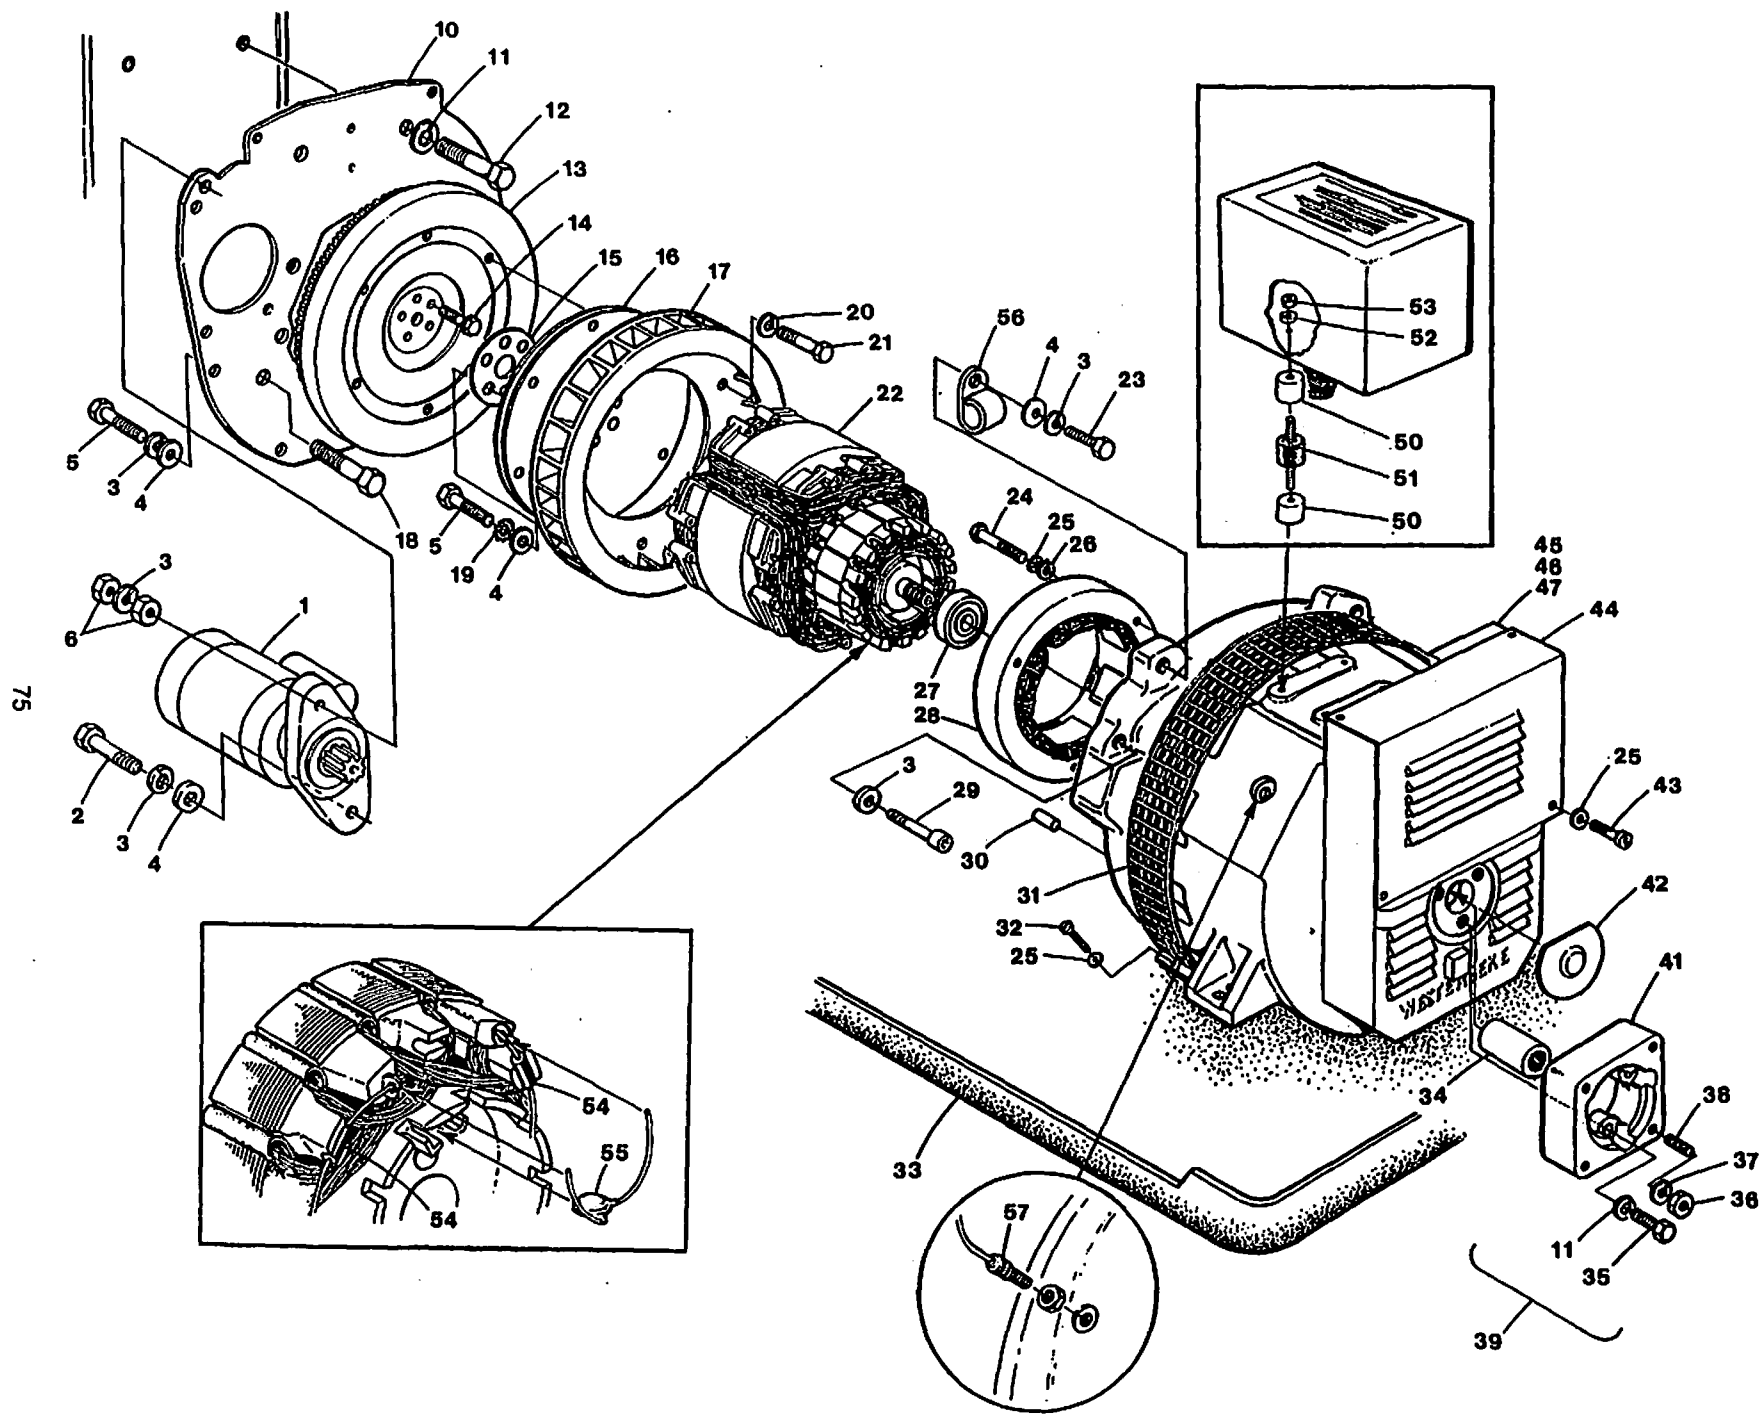

BACK END - 12.5 BTDB- 15.0 BTDC

75

BACK END - 12.5 BTDB- 15.0 BTDC

Reference #	Part #	Part Name	Remarks	Quantity
47-1	039913	GENERATOR	12.5 - 15.0 KW 3 PHASE	1
47-2	039911	STATOR	INCLUDING HOUSING 12.5 - 15.0 KW 3 PHASE	1
47-3	038466	STATOR	12.5 - 15.0 KW 3 PHASE	1
48-1	046306	GENERATOR	12.5 KW 1 PHASE FOR ELECTRONIC GOVERNOR	1
49-1	046305	GENERATOR	15.0 KW 1 PHASE FOR ELECTRONIC GOVERNOR	1
50	024836	SPACER		8
51	034731	ISOLATOR	PANEL MOUNT	4
52	031783	LOCKWASHER	M6 DIN 127	4
53	015812	NUT	M6 DIN 934	4
54	035931	DIODE		6
55	035943	TERMINAL	INSULATED	1
56	013760	CLAMP		1
57	044989	SENSOR	MAGNETIC 3/8NF FOR ELECTRONIC GOVERNOR	1