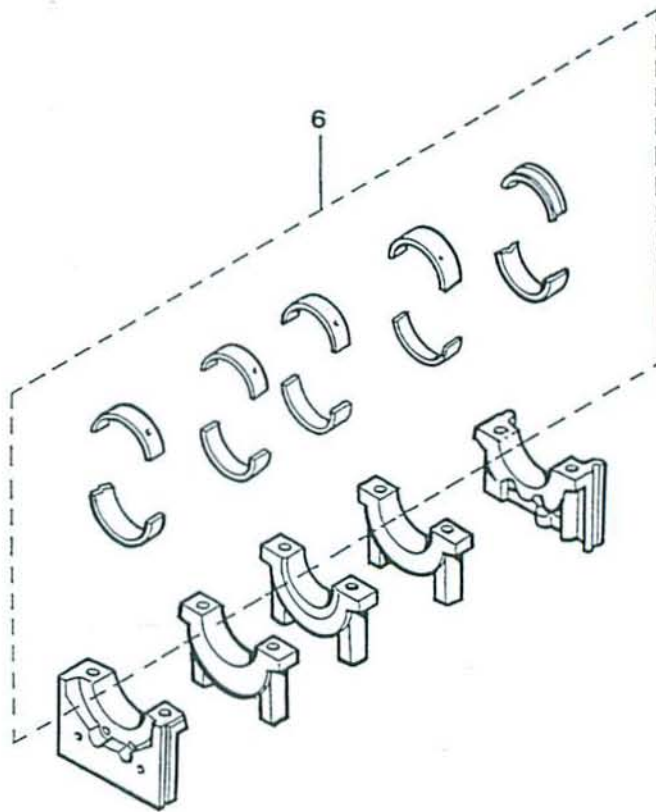

CRANKCASE - 44A/B - 12.5 BTDB- 15.0 BTDC

CRANKCASE - 44A/B - 12.5 BTDB- 15.0 BTDC

Reference #	Part #	Part Name	Remarks	Quantity
1	017196	CAPSCREW	M8 X 20 DIN 933	5
2	030395	SEAL	OIL	1
3	045194	FLANGE	REAR OIL SEAL	1
4	045195	GASKET	OIL SEAL FLANGE	1
5	045395	PLUG	1/4 BSPT HEX HEAD GENSET	1
6-1	037672	BEARING	SET MAIN STD	1
6-2	030484	BEARING	SET MAIN 0.25	1
6-3	037678	BEARING	SET MAIN 0.50	1
6-4	037679	BEARING	SET MAIN 0.75	1