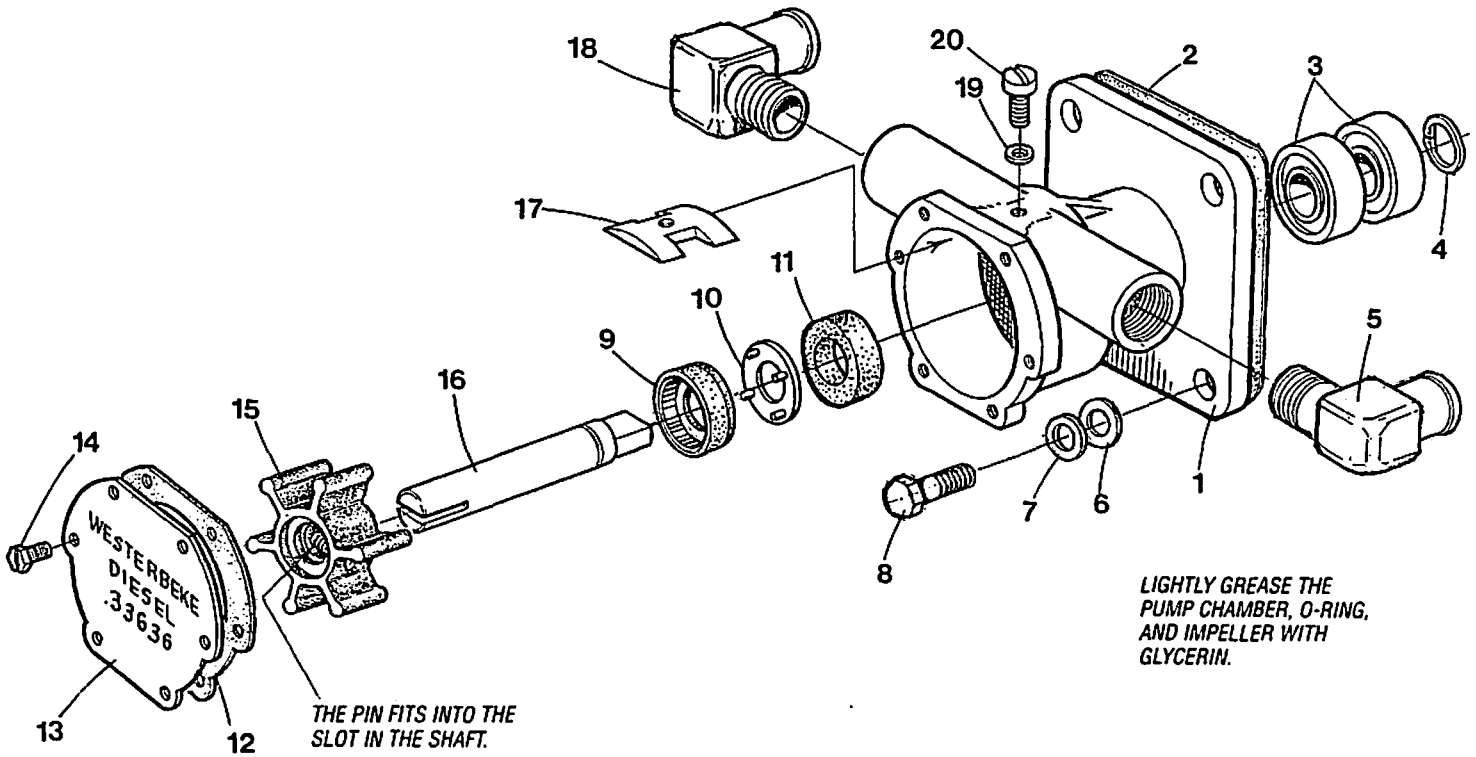

RAW WATER PUMP